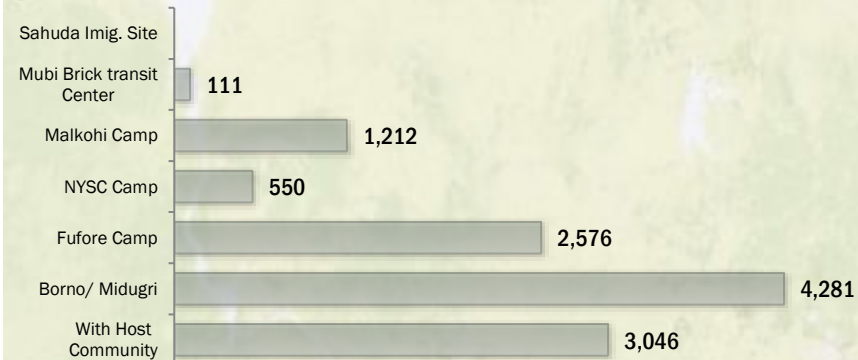

Nigerian Returnees from Cameroon

25 Oct 2015

Returnee Population Update

Background information on population

UNHCR in collaboration with Nigeria Immigration Service (NIS), NRCS, SEMA and NEMA carry out registration at the immigration screening site in Sahuda village

Total Number of Returnee Population **11,776**

Weekly Number of Nigerian Returnees from Cameroon

Returnees per area

as of 25 October 2015

Age & Gender of Registered Returnees

Partners

Nigerian Immigration Service (NIS), Nigerian Red Cross Society (NRCS), ADSEMA, NEMA.