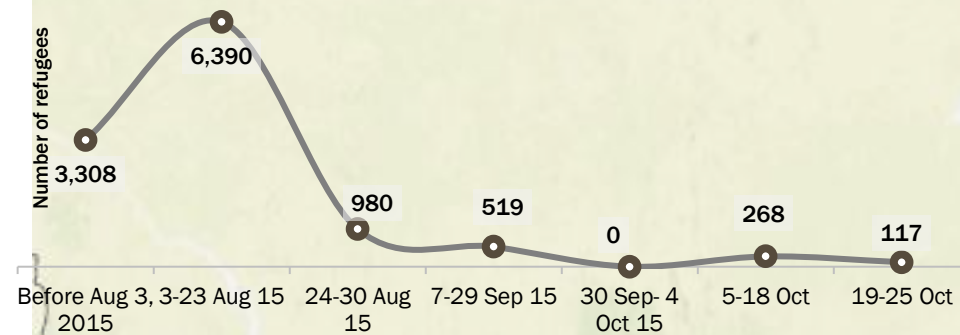

Nigerian Returnees from Cameroon

25 Oct 2015

Returnee Population Update

Background information on population

UNHCR in collaboration with Nigeria Immigration Service (NIS), NRCS, SEMA and NEMA carry out registration at the immigration screening site in Sahuda village

Total Number of Returnee Population **11,776**

Weekly Number of Nigerian Returnees from Cameroon

Returnees per area

as of 25 October 2015

Age & Gender of Registered Returnees

Partners

Nigerian Immigration Service (NIS), Nigerian Red Cross Society (NRCS), ADSEMA, NEMA.