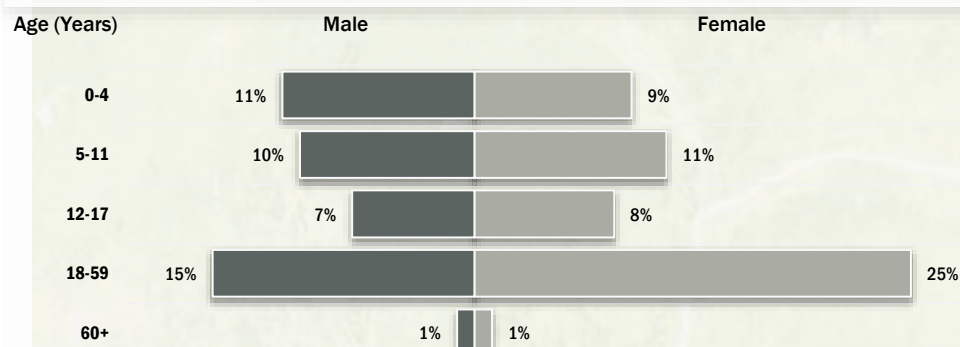

Total Number of Returnee Population **11,776**

Weekly Number of Nigerian Returnees from Cameroon

Returnees per area

as of 25 October 2015

Age & Gender of Registered Returnees

Partners

Nigerian Immigration Service (NIS), Nigerian Red Cross Society (NRCS), ADSEMA, NEMA.