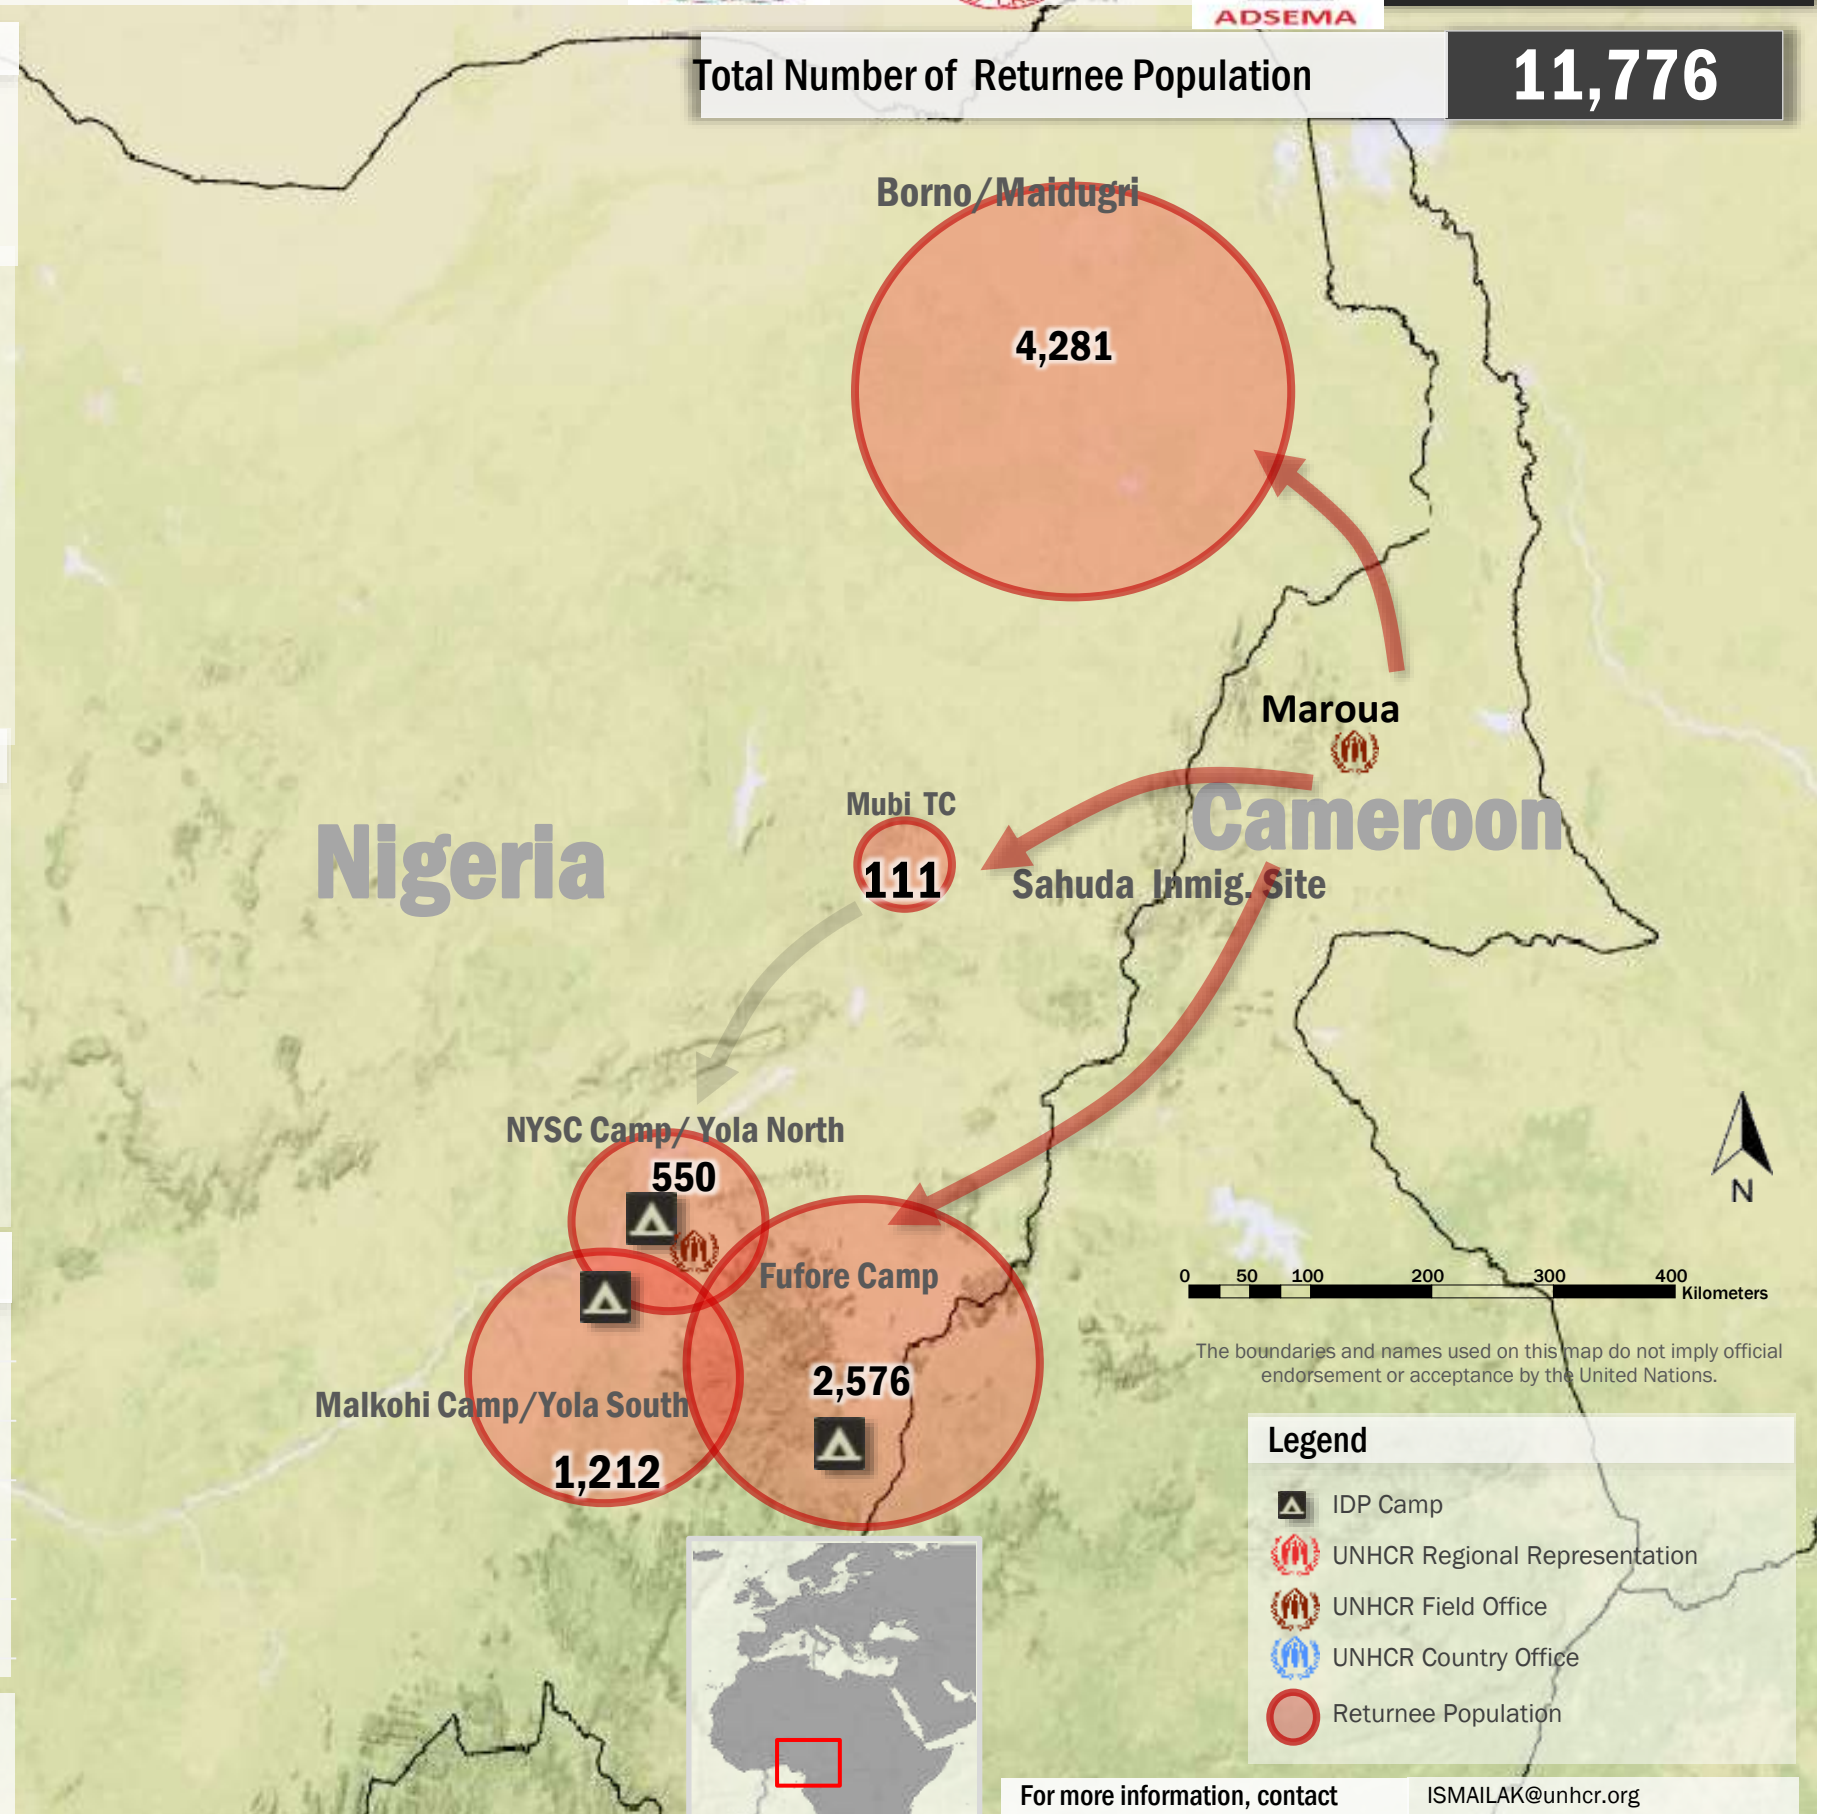

Nigerian Returnees from Cameroon

25 Oct 2015

Returnee Population Update

Background information on population

UNHCR in collaboration with Nigeria Immigration Service (NIS), NRCS, SEMA and NEMA carry out registration at the immigration screening site in Sahuda village

Total Number of Returnee Population **11,776**

Weekly Number of Nigerian Returnees from Cameroon

Returnees per area

as of 25 October 2015

Age & Gender of Registered Returnees

Partners

Nigerian Immigration Service (NIS), Nigerian Red Cross Society (NRCS), ADSEMA, NEMA.