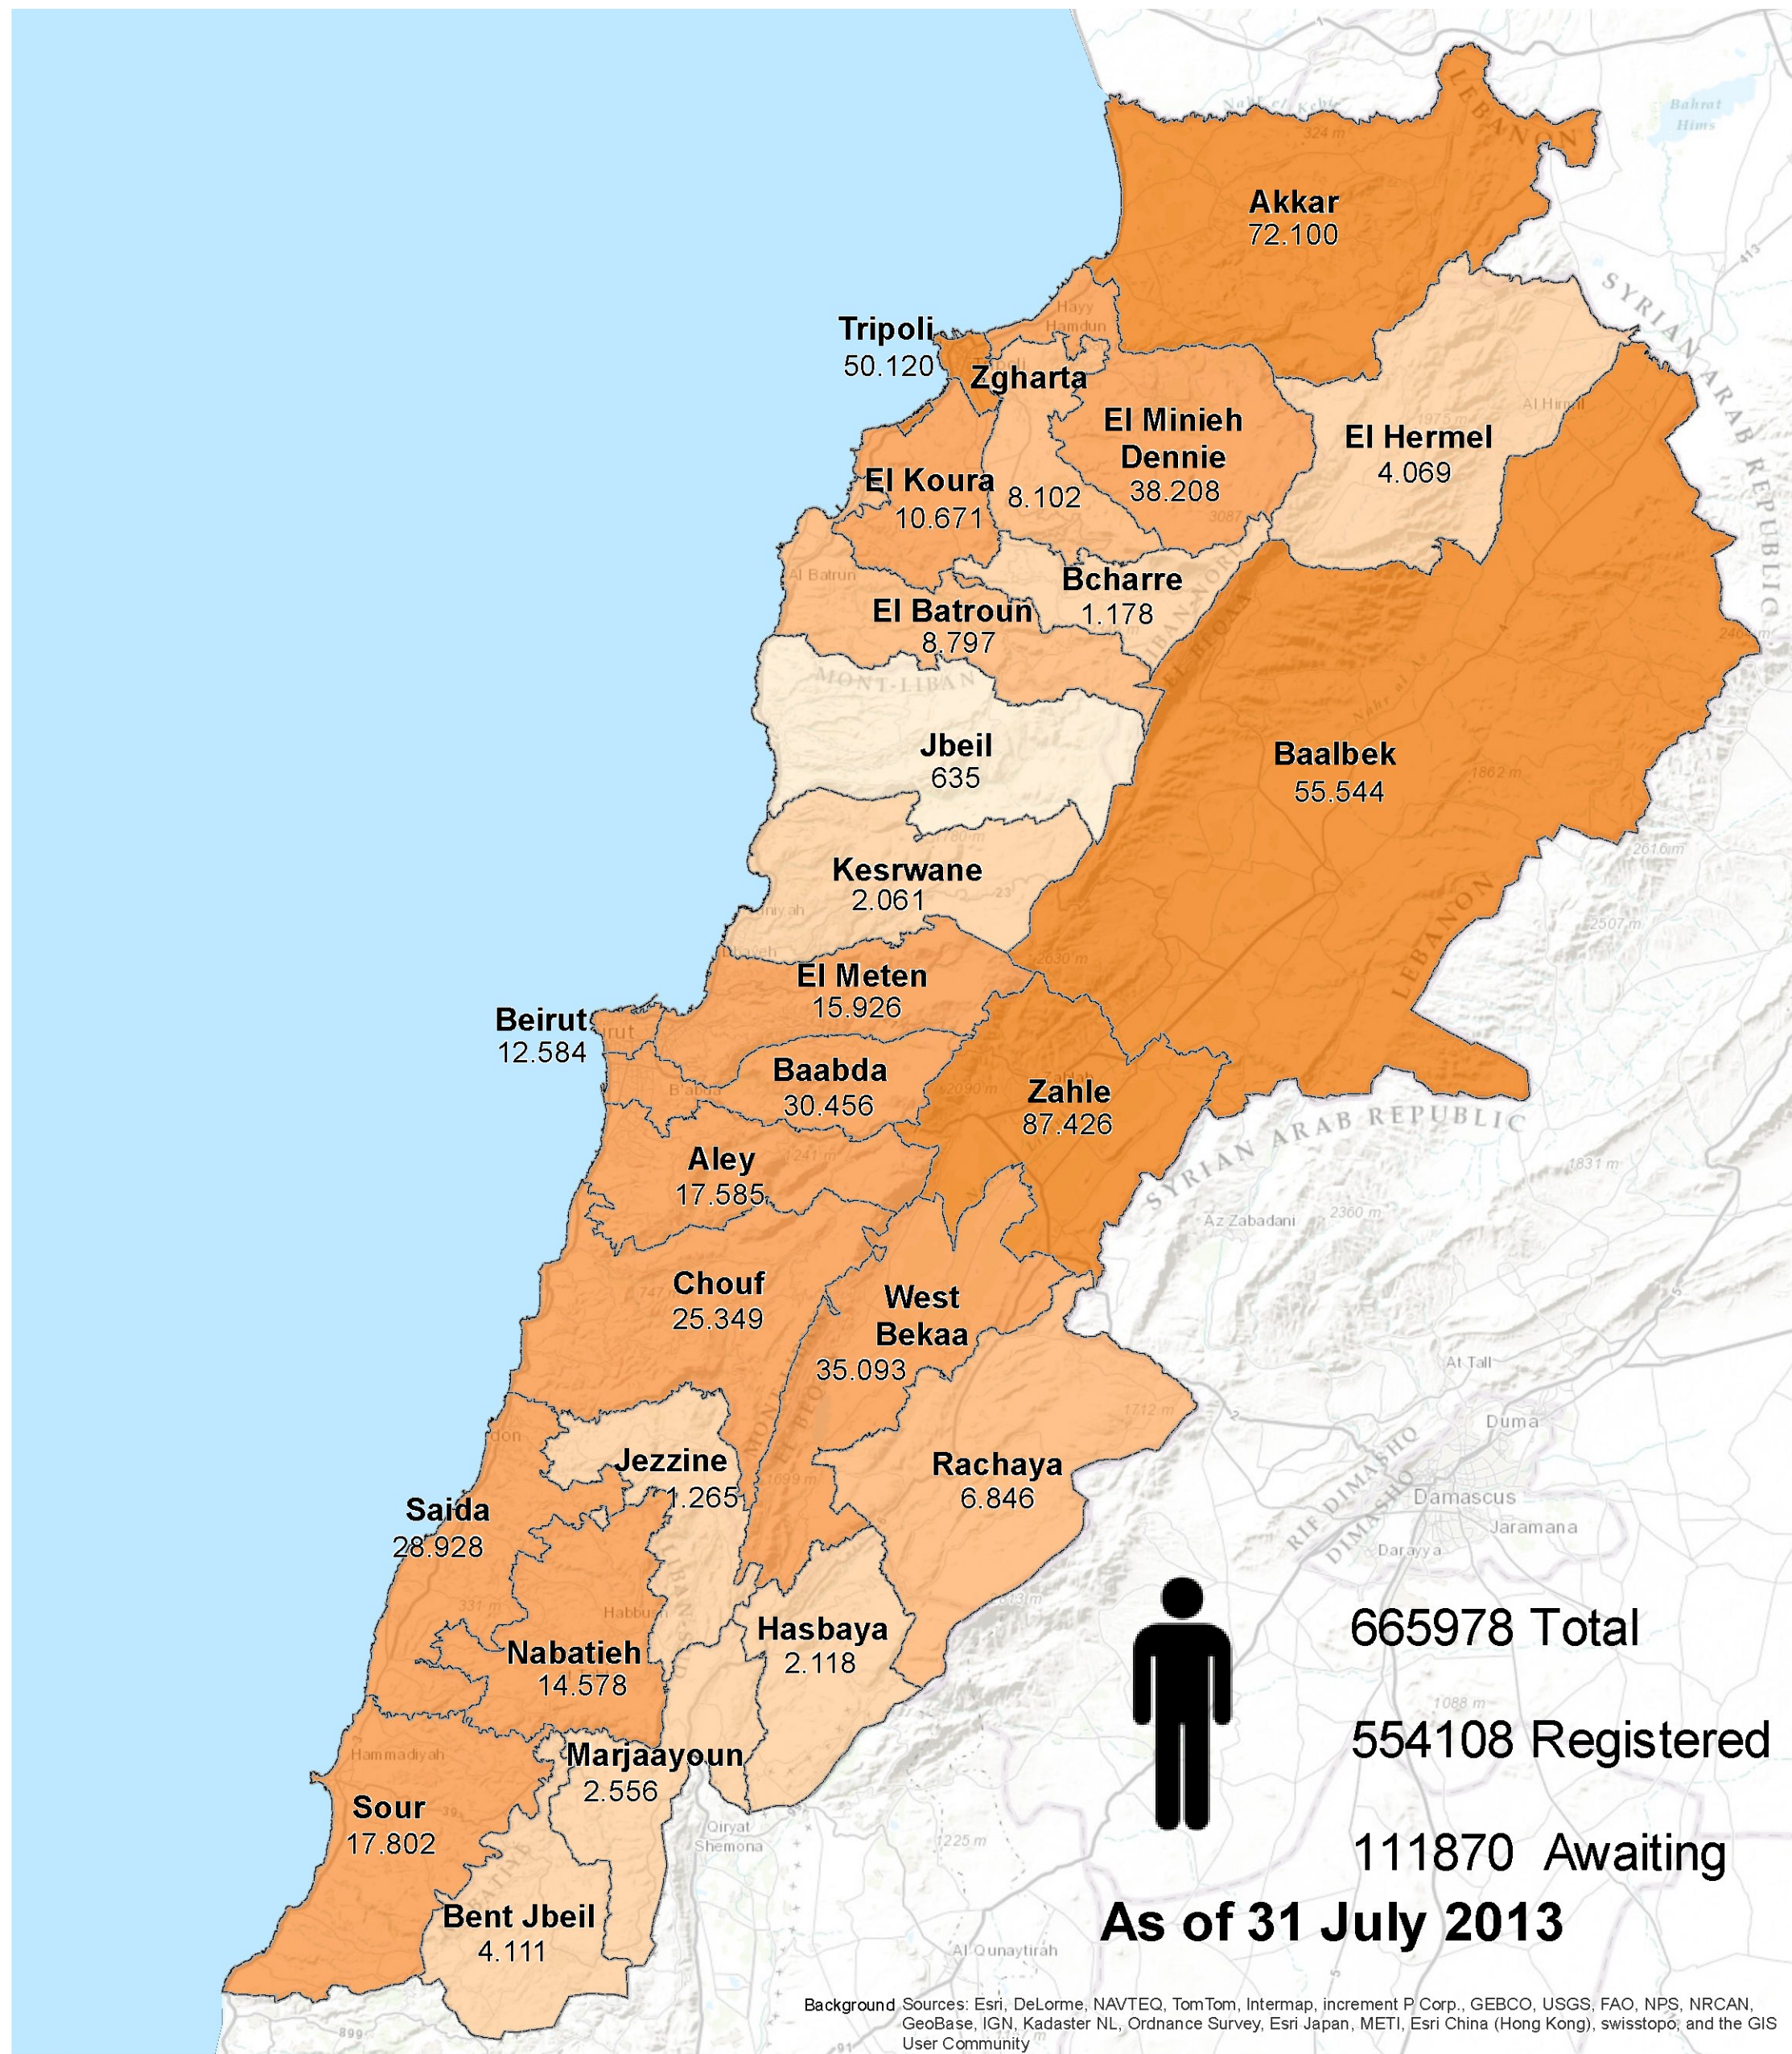

# SYRIA REFUGEE RESPONSE

## LEBANON. Syrian Refugees Registered in Lebanon.

No. of Registered Syrian Refugees at the Caza (District) Level. 31 July 2013.

Background Sources: Esri, DeLorme, NAVTEQ, TomTom, Intermap, increment P Corp., GEBCO, USGS, FAO, NPS, NRCAN, GeoBase, IGN, Kadaster NL, Ordnance Survey, Esri Japan, METI, Esri China (Hong Kong), swisstopo, and the GIS User Community

The boundaries, names, and designations used on this map do not imply official endorsement of the United Nations or UNHCR. All data used were the best available at the time of map production.

- Population figures by UNHCR as of 31 July 2013. Salam Shahine, shahin@unhcr.org.  
 - GIS & Mapping by UNHCR. For more information and updates. Contact: Jad Ghosn, ghosn@unhcr.org.