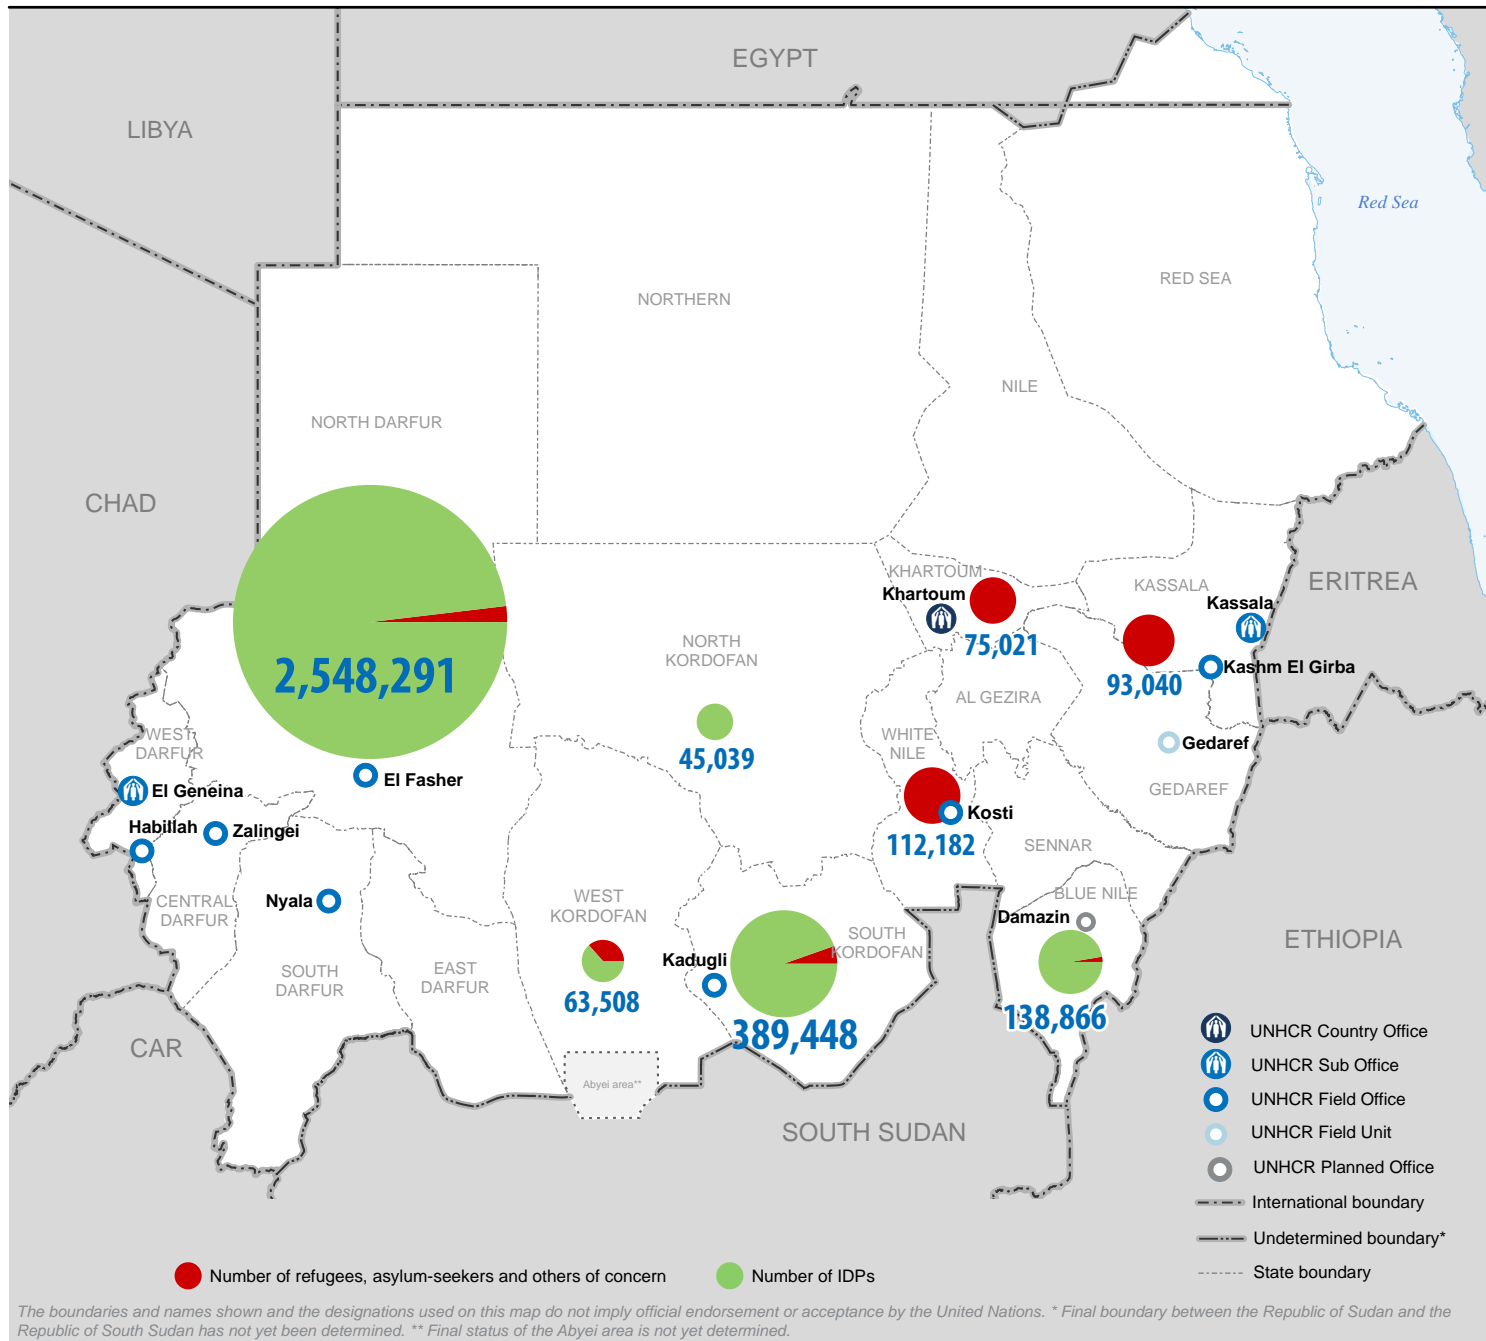

SUDAN

Refugees, asylum-seekers, IDPs and others of concern to UNHCR by State

as of 30 November 2015

POPULATION OF CONCERN

3.47 MILLION

379,378 refugees, asylum-seekers and others of concern

3.1 MILLION internally displaced persons

Sudan also hosts an estimated 350,000 Southern Sudanese individuals following the separation of South Sudan from Sudan

Origin of persons of concern | refugees, asylum-seekers and others of concern

South Sudan

Region of asylum of persons of concern | refugees, asylum-seekers and others of concern

The boundaries and names shown and the designations used on this map do not imply official endorsement or acceptance by the United Nations. * Final boundary between the Republic of Sudan and the Republic of South Sudan has not yet been determined. ** Final status of the Abyei area is not yet determined.