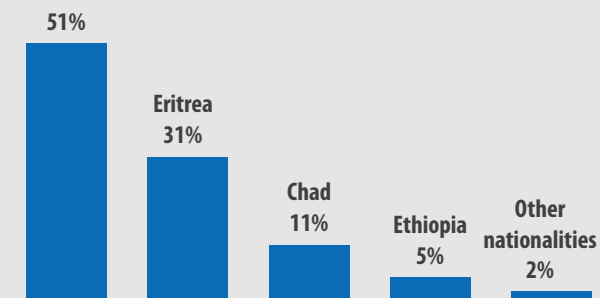

SUDAN

Refugees, asylum-seekers, IDPs and others of concern to UNHCR by State

as of 30 November 2015

POPULATION OF CONCERN

3.47 MILLION

379,378 refugees, asylum-seekers and others of concern

3.1 MILLION internally displaced persons

Sudan also hosts an estimated 350,000 Southern Sudanese individuals following the separation of South Sudan from Sudan

Origin of persons of concern | refugees, asylum-seekers and others of concern

South Sudan