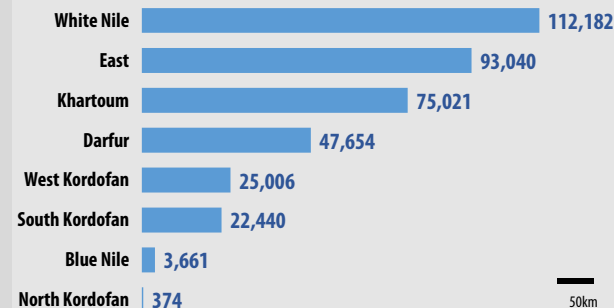

Region of asylum of persons of concern | refugees, asylum-seekers and others of concern

The boundaries and names shown and the designations used on this map do not imply official endorsement or acceptance by the United Nations. * Final boundary between the Republic of Sudan and the Republic of South Sudan has not yet been determined. ** Final status of the Abyei area is not yet determined.