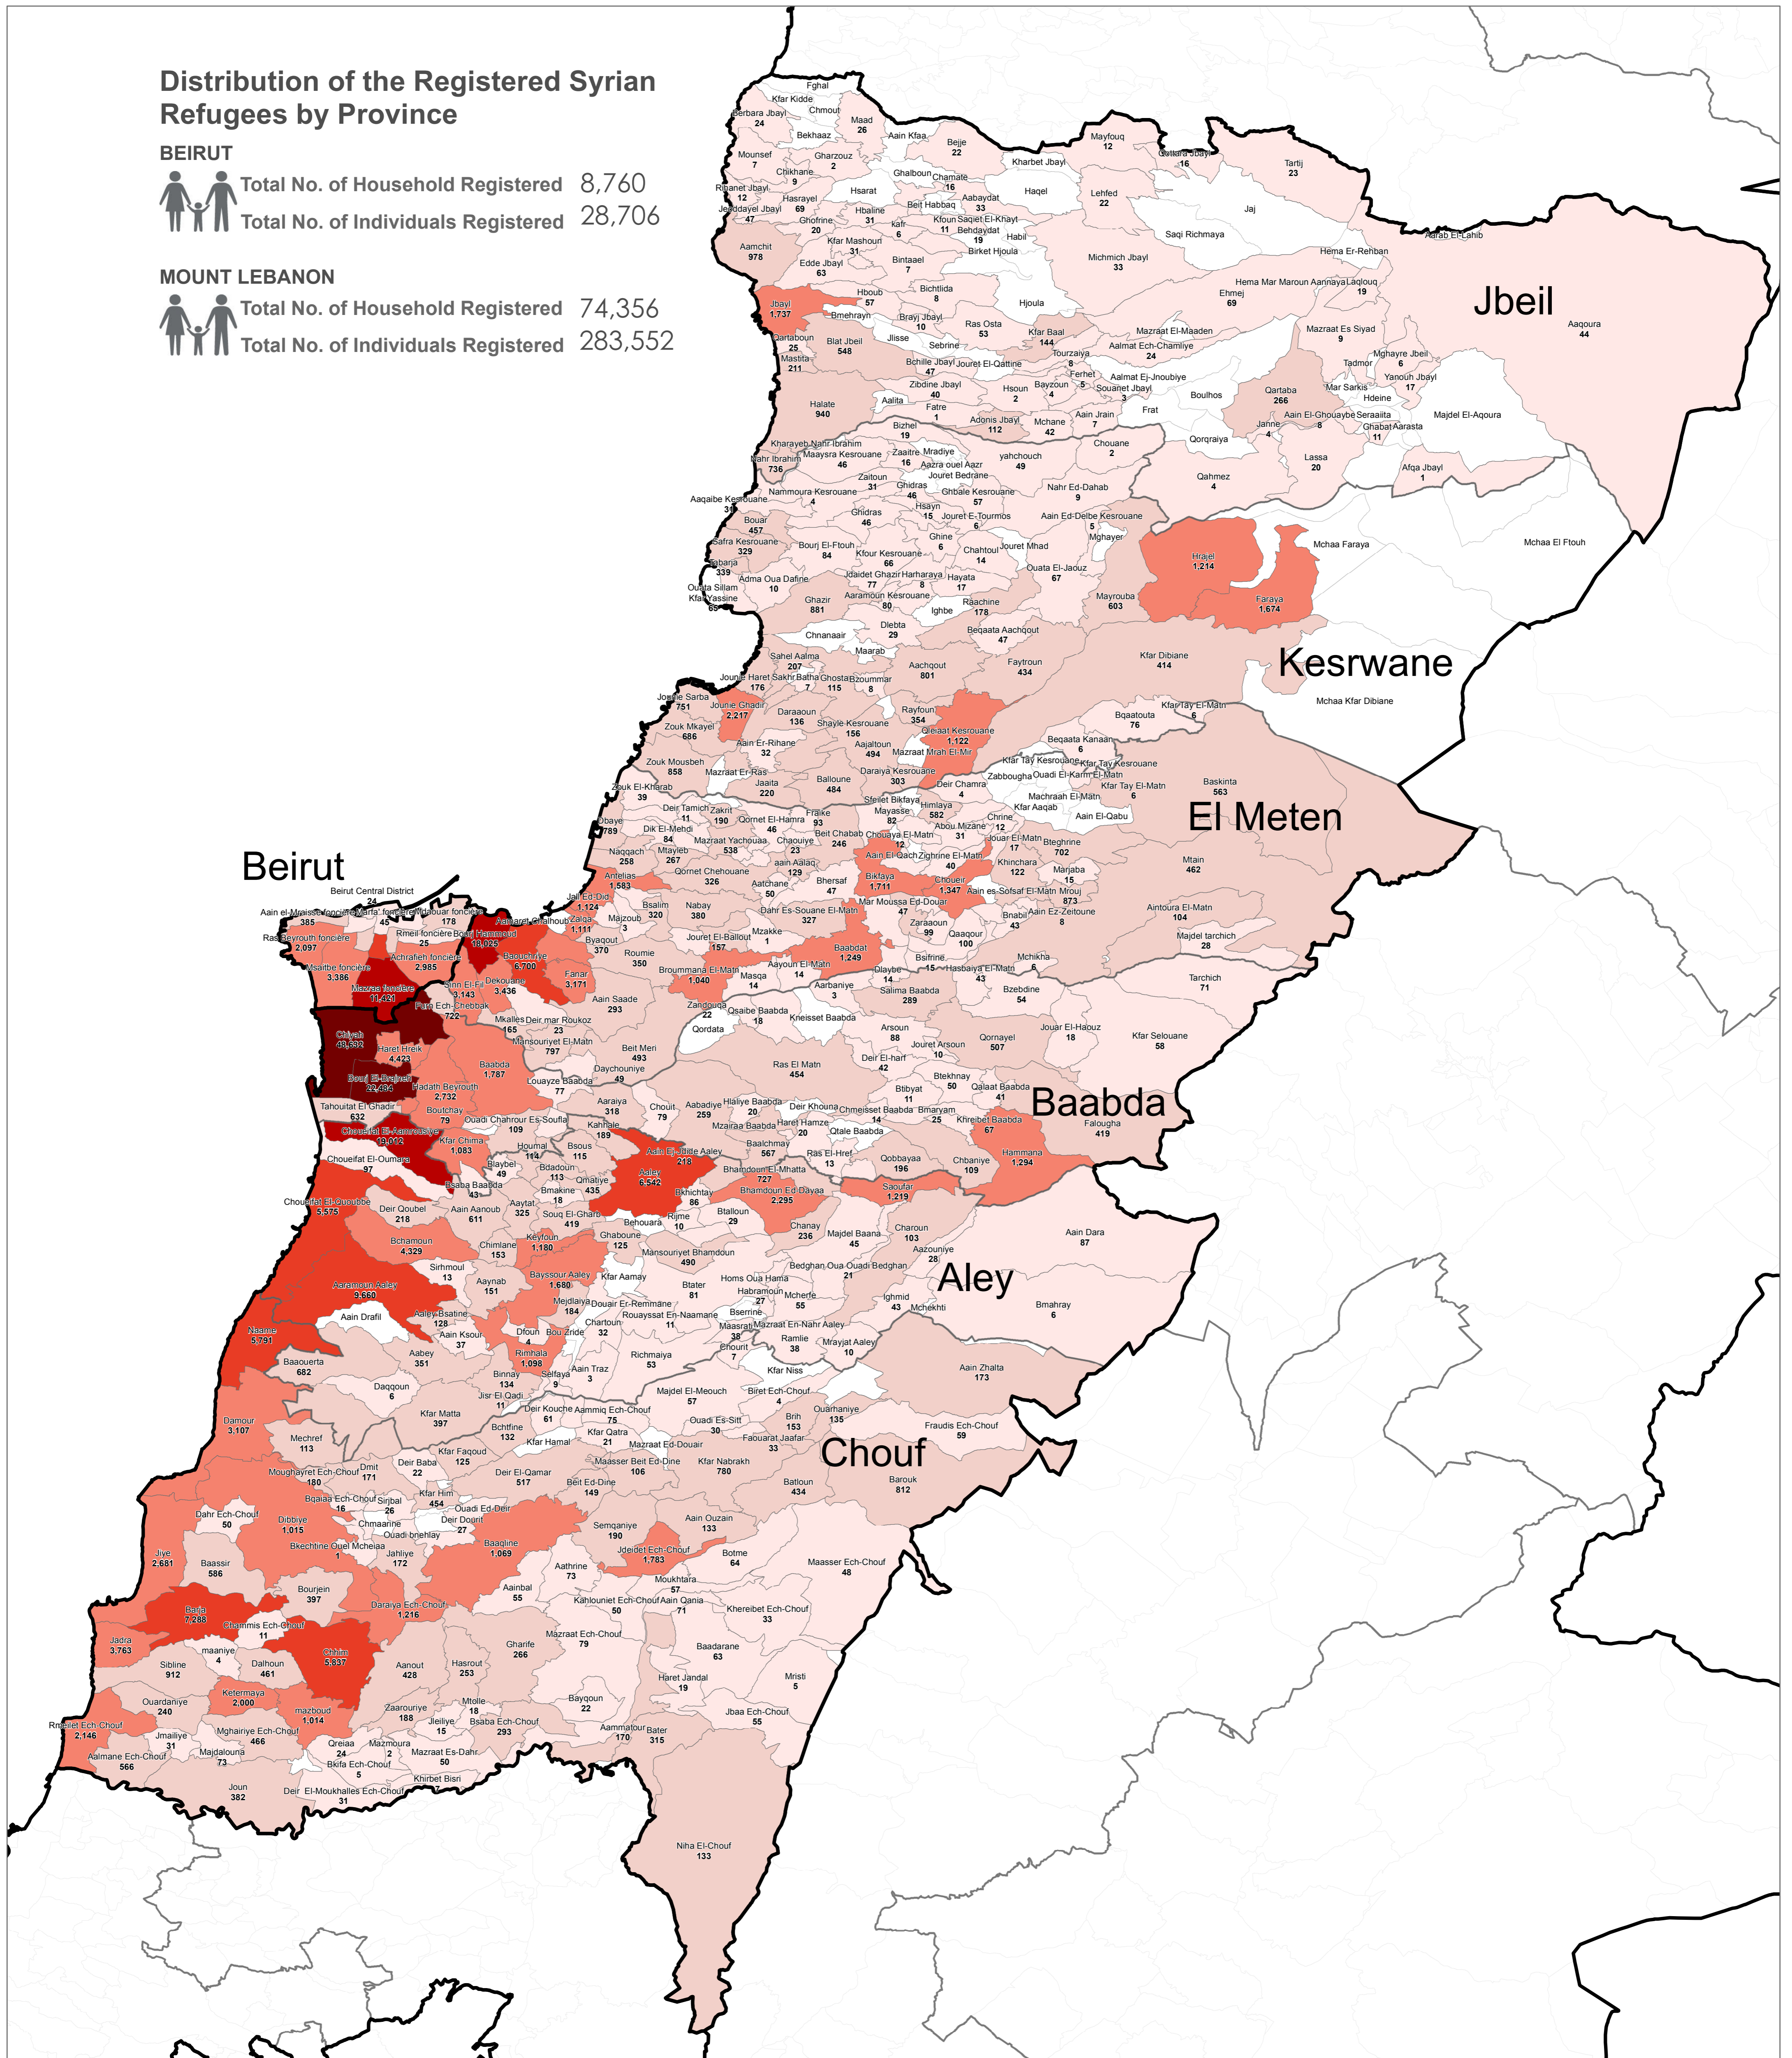

Distribution of the Registered Syrian Refugees by Province

BEIRUT

Total No. of Household Registered 8,760
 Total No. of Individuals Registered 28,706

MOUNT LEBANON

Total No. of Household Registered 74,356
 Total No. of Individuals Registered 283,552

Notes

This map has been produced by UNHCR based on maps and material provided by the Government of Lebanon for UNHCR operational purposes. It does not constitute an official United Nations map. The designations employed and the presentation of material on this map do not imply the expression of any opinion whatsoever on the part of the Secretariat of the United Nations concerning the legal status of any country, territory, city or area or of its authorities, or concerning the delimitation of its frontiers or boundaries.

Data Sources:
 - Lebanese Border, Caza and Cadastral Boundaries: NPMP/PT 2005.
 - Geographic Projection WGS 1984

Registered Refugees Figures by UNHCR as of 30 November 2015.
 For more information contact Rana G. Ksaifi at kksaifi@unhcr.org

GIS and Mapping by UNHCR. For information and updates contact Jad Ghosn: ghosn@unhcr.org
 Maroun Sader: sader@unhcr.org

NPMP/PT: National Physical Master Plan for the Lebanese Territory