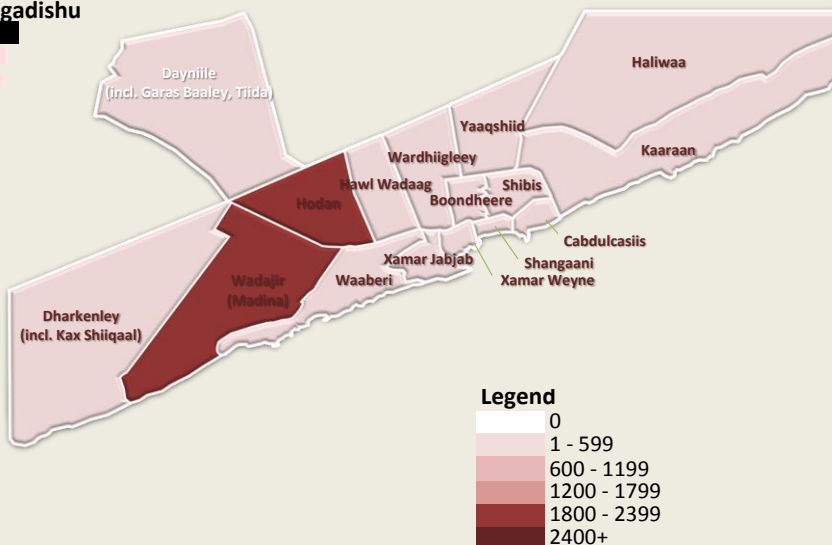

PMT Mogadishu Monthly Dashboard

Total Movements from Mogadishu

6,000

Leaving Mogadishu

600

To Areas Within Mogadishu

5,400

Total movements nationwide

40,000

Total movements to Mogadishu

24,000

May, 2012

Movements within Mogadishu

District	Displacement
Wadajir	2,400
Hodan	2,300
Dayniile	400
Dharkenley	280
Hawl Wadaag	140
Wardhiigley	100
Kaaraan	90
Xamar Jabjab	60
Boondheere	60
Waaberi	40
Haliwaa	32
Yaaqshiid	29

Areas receiving people from within and outside Mogadihu

District	People
Wadajir	7,000
Hodan	6,100
Dayniile	3,500
Dharkenley	1,800
Haliwaa	1,600
Xamar Jabjab	1,200
Kaaraan	800
Wardhiigley	570
Hawl Wadaag	410
Cabdulcasiiis	210
Yaaqshiid	190
Boondheere	160

Graph of movements from Mogadishu

Graph of movements to Mogadishu

Top regions receiving people from Mogadishu

Regions	People
Banadir	5,400
Mudug	200
Bay	130
Juba Hoose	120
Awdal	120
Bari	40
Togdheer	30
Woqooyi Galbeed	20
Bakool	0
Galgaduud	0