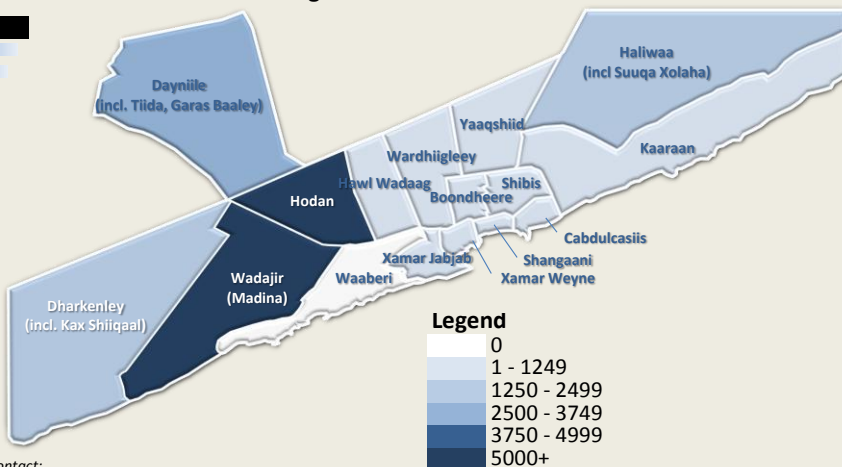

PMT Mogadishu Monthly Dashboard

Total Movements from Mogadishu

6,000

Leaving Mogadishu

600

To Areas Within Mogadishu

5,400

Total movements nationwide

40,000

Total movements to Mogadishu

24,000

May, 2012

Movements within Mogadishu

District	Displacement
Wadajir	2,400
Hodan	2,300
Dayniile	400
Dharkenley	280
Hawl Wadaag	140
Wardhiigley	100
Kaaraan	90
Xamar Jabjab	60
Boondheere	60
Waaberi	40
Haliwaa	32
Yaaqshiid	29

Areas receiving people from within and outside Mogadihu

District	People
Wadajir	7,000
Hodan	6,100
Dayniile	3,500
Dharkenley	1,800
Haliwaa	1,600
Xamar Jabjab	1,200
Kaaraan	800
Wardhiigley	570
Hawl Wadaag	410
Cabdulcasiiis	210
Yaaqshiid	190
Boondheere	160

Graph of movements from Mogadishu

Graph of movements to Mogadishu

Top regions receiving people from Mogadishu

Regions	People
Banadir	5,400
Mudug	200
Bay	130
Juba Hoose	120
Awdal	120
Bari	40
Togdheer	30
Woqooyi Galbeed	20
Bakool	0
Galgaduud	0