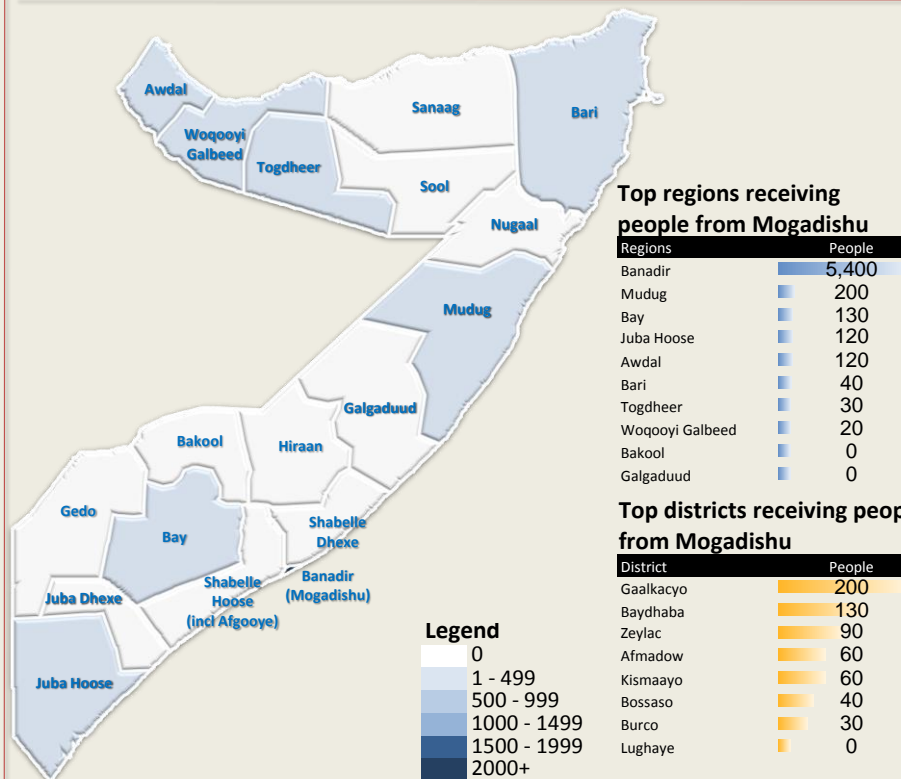

PMT Mogadishu Monthly Dashboard

Total Movements from Mogadishu

6,000

Leaving Mogadishu

600

To Areas Within Mogadishu

5,400

Total movements nationwide

40,000

Total movements to Mogadishu

24,000

May, 2012

Movements within Mogadishu

District	Displacement
Wadajir	2,400
Hodan	2,300
Dayniile	400
Dharkenley	280
Hawl Wadaag	140
Wardhiigley	100
Kaaraan	90
Xamar Jabjab	60
Boondheere	60
Waaberi	40
Haliwaa	32
Yaaqshiid	29

Areas receiving people from within and outside Mogadihu

District	People
Wadajir	7,000
Hodan	6,100
Dayniile	3,500
Dharkenley	1,800
Haliwaa	1,600
Xamar Jabjab	1,200
Kaaraan	800
Wardhiigley	570
Hawl Wadaag	410
Cabdulcasiiis	210
Yaaqshiid	190
Boondheere	160

Graph of movements from Mogadishu

Graph of movements to Mogadishu

Top regions receiving people from Mogadishu

Regions	People
Banadir	5,400
Mudug	200
Bay	130
Juba Hoose	120
Awdal	120
Bari	40
Togdheer	30
Woqooyi Galbeed	20
Bakool	0
Galgaduud	0