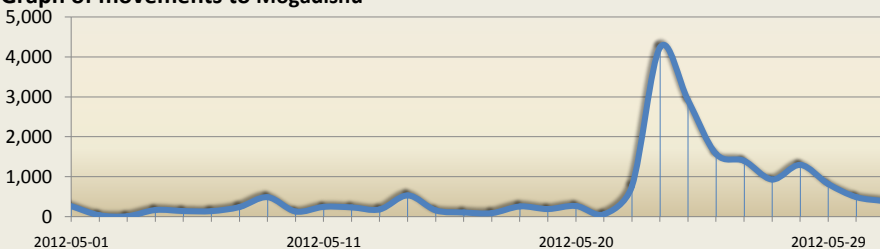

40,000

Total movements to Mogadishu

24,000

May, 2012

Movements within Mogadishu

District	Displacement
Wadajir	2,400
Hodan	2,300
Dayniile	400
Dharkenley	280
Hawl Wadaag	140
Wardhiigley	100
Kaaraan	90
Xamar Jabjab	60
Boondheere	60
Waaberi	40
Haliwaa	32
Yaaqshiid	29

Areas receiving people from within and outside Mogadihu

District	People
Wadajir	7,000
Hodan	6,100
Dayniile	3,500
Dharkenley	1,800
Haliwaa	1,600
Xamar Jabjab	1,200
Kaaraan	800
Wardhiigley	570
Hawl Wadaag	410
Cabdulcasiiis	210
Yaaqshiid	190
Boondheere	160

Graph of movements from Mogadishu

Graph of movements to Mogadishu

Top regions receiving people from Mogadishu

Regions	People
Banadir	5,400
Mudug	200
Bay	130
Juba Hoose	120
Awdal	120
Bari	40
Togdheer	30
Woqooyi Galbeed	20
Bakool	0
Galgaduud	0