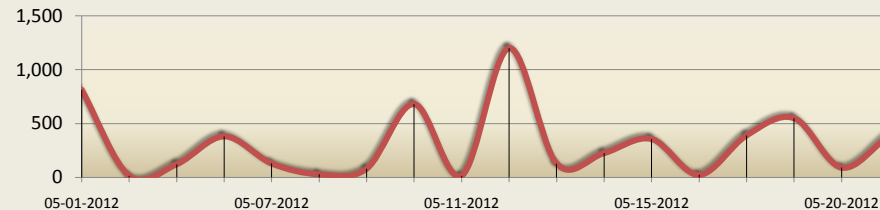

Graph of movements from Mogadishu