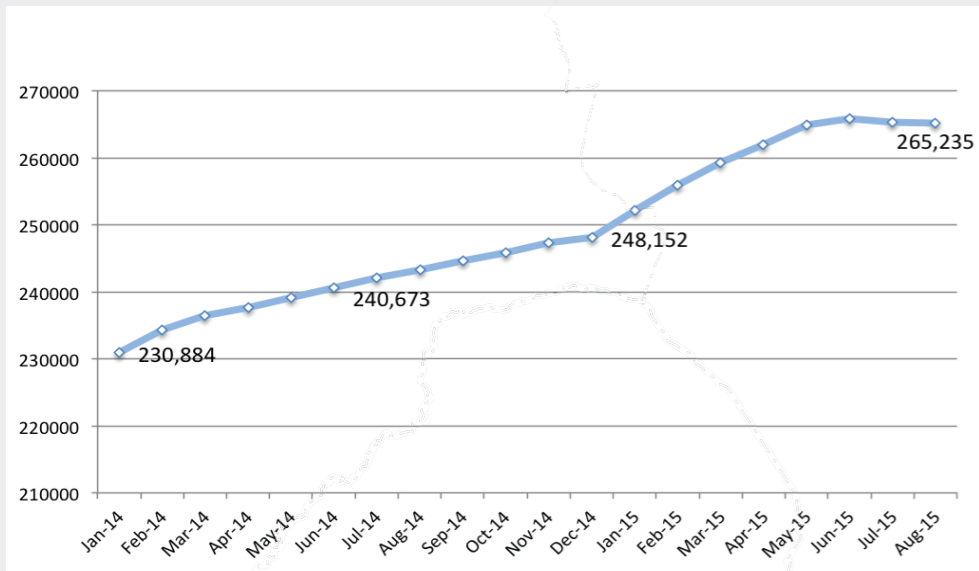

Refugees population trends by month | 2014 - 2015

 **265,235**
total refugees hosted
in South Sudan

UPPER NILE

- Kaya
- Yusuf Batil
- Gendrassa
- Doro
- Bunj

Inset

- UNHCR Country Office
- UNHCR Sub Office
- UNHCR Field Office
- UNHCR Field Unit
- Refugee settlement
- Refugee location
- Urban refugee location
- International boundary
- Undetermined boundary*
- State boundary

The boundaries and names shown and the designations used on this map do not imply official endorsement or acceptance by the United Nations. * Final boundary between the Republic of Sudan and the Republic of South Sudan has not yet been determined. ** Final status of the Abyei area is not yet determined.