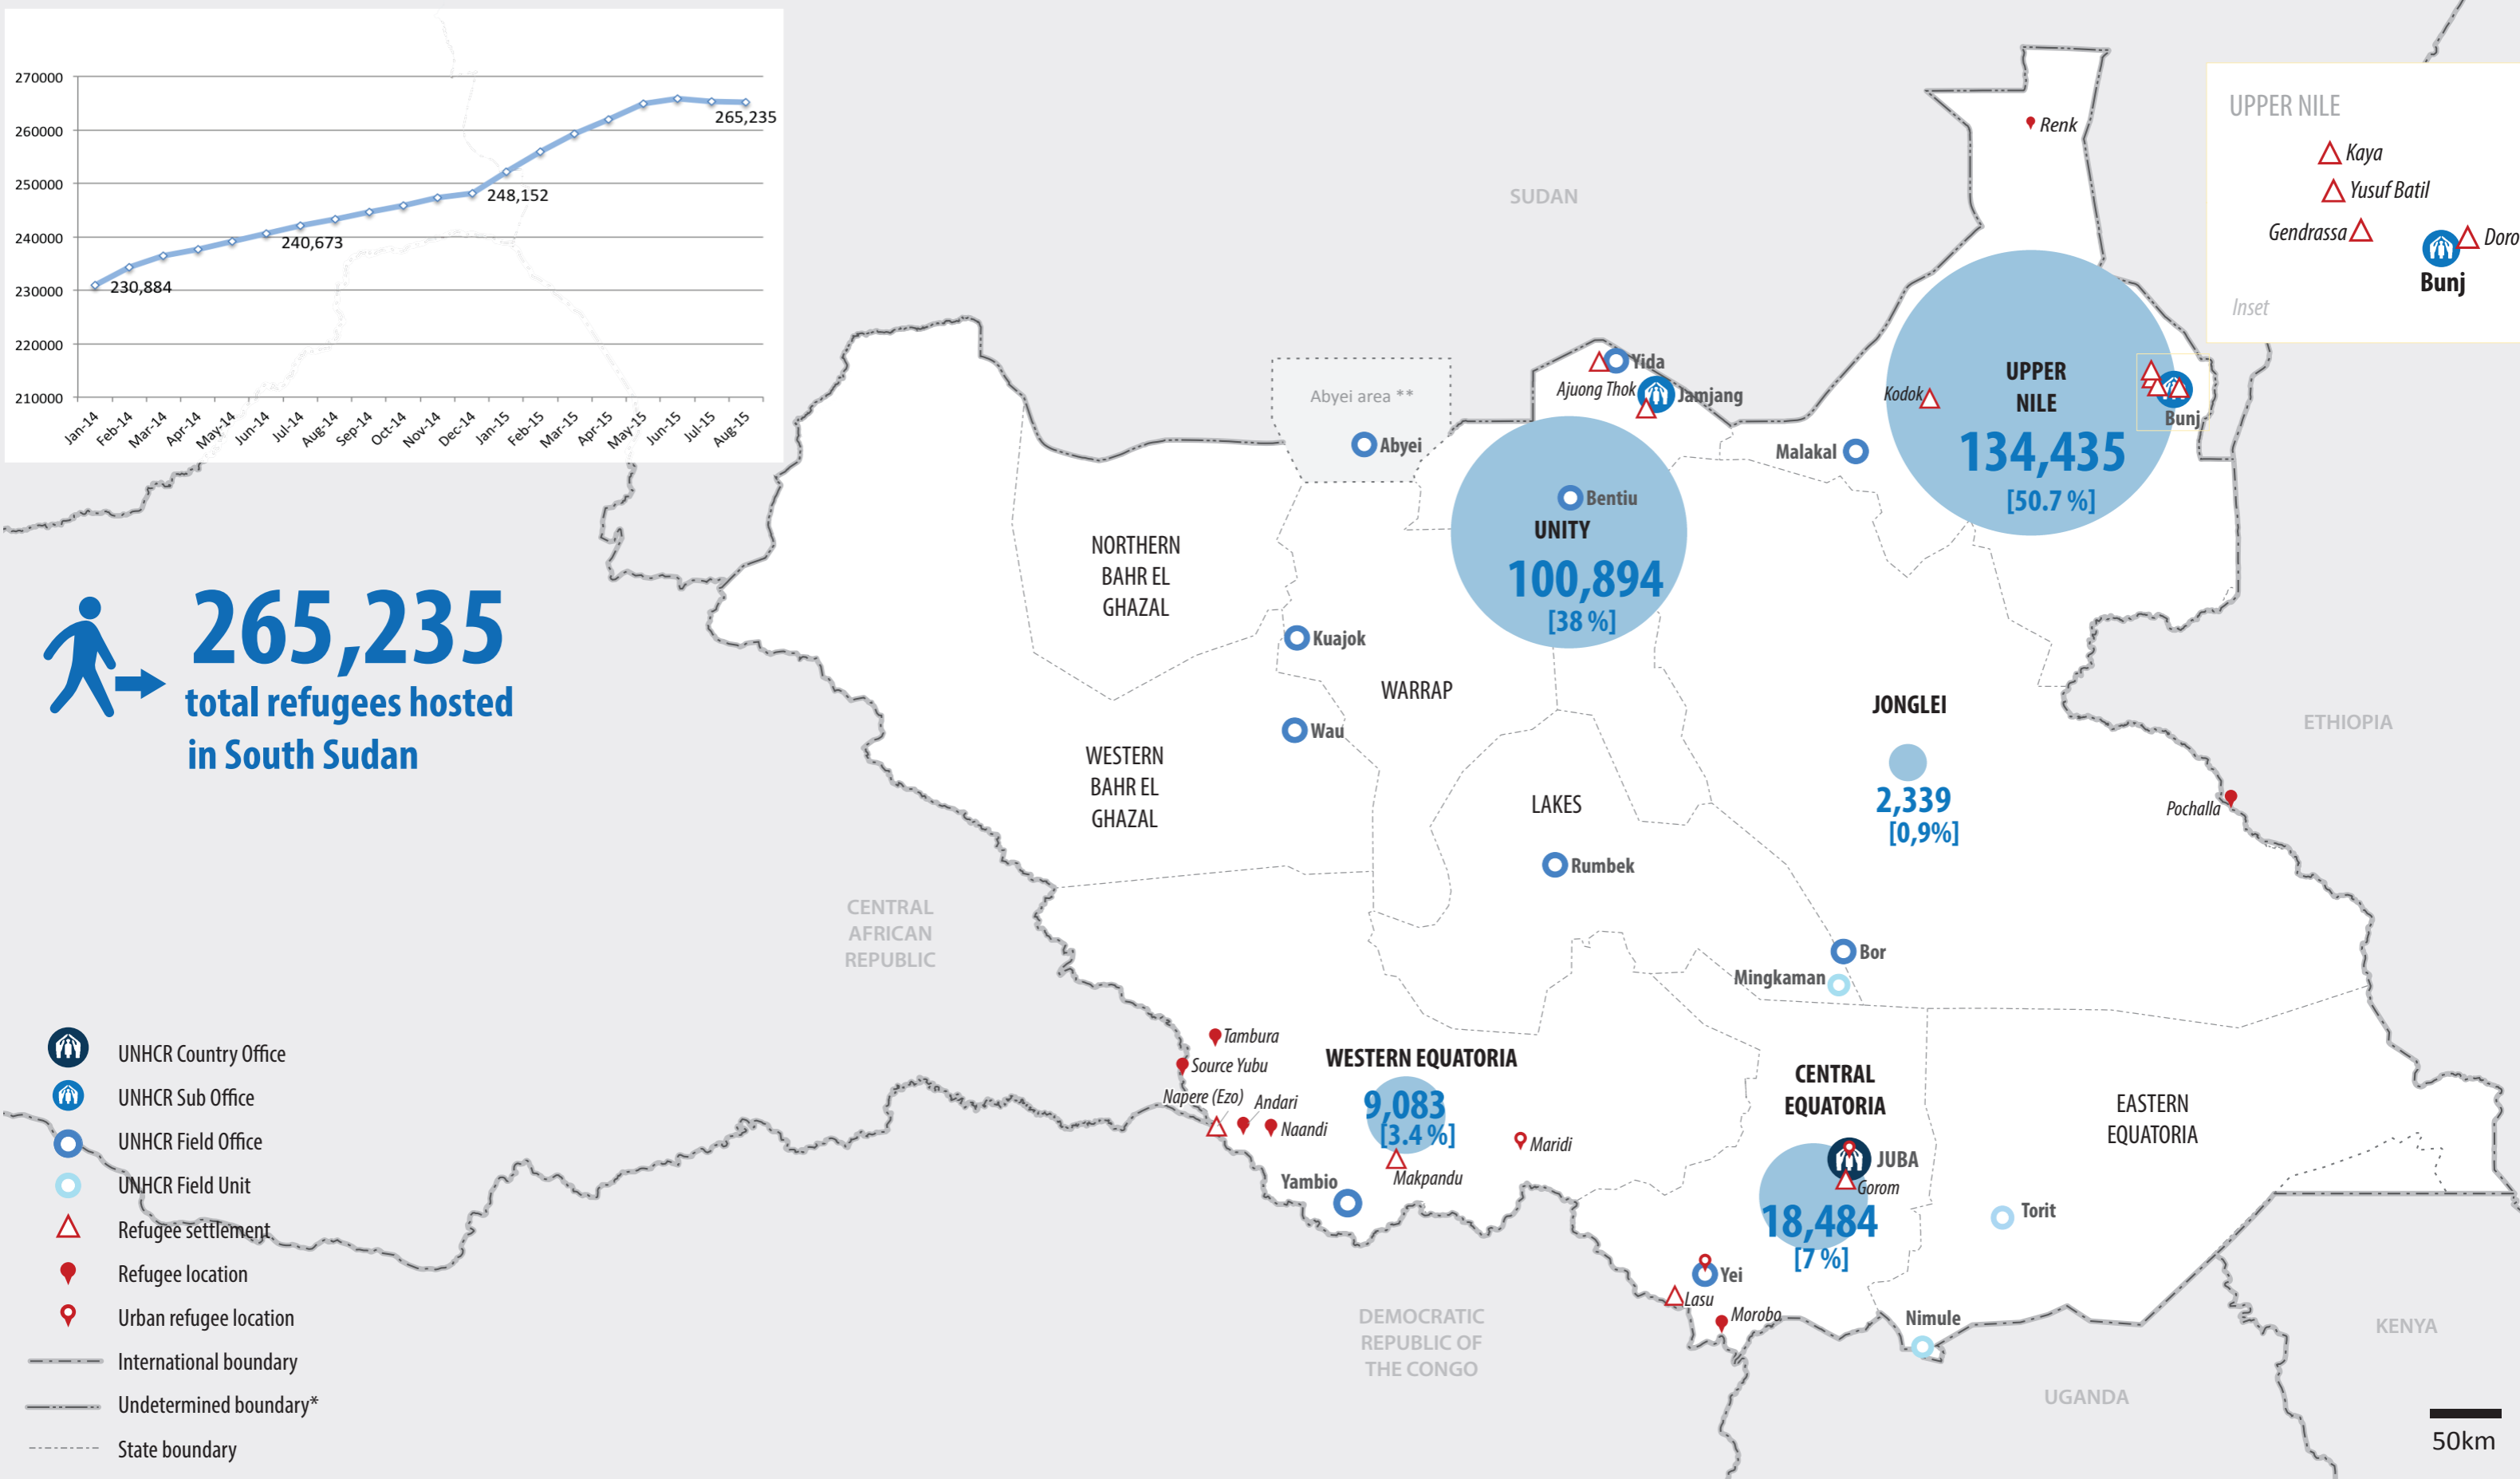

Refugees population trends by month | 2014 - 2015

 **265,235**
total refugees hosted
in South Sudan

UPPER NILE

- Kaya
- Yusuf Batil
- Gendrassa
- Doro
- Bunj

Inset

- UNHCR Country Office
- UNHCR Sub Office
- UNHCR Field Office
- UNHCR Field Unit
- Refugee settlement
- Refugee location
- Urban refugee location
- International boundary
- Undetermined boundary*
- State boundary

The boundaries and names shown and the designations used on this map do not imply official endorsement or acceptance by the United Nations. * Final boundary between the Republic of Sudan and the Republic of South Sudan has not yet been determined. ** Final status of the Abyei area is not yet determined.