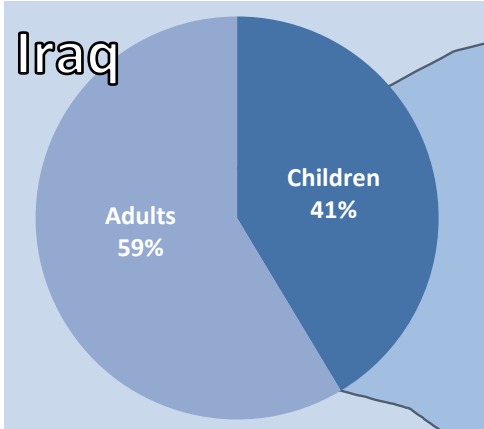

General overview: Refugee stats & locations

Total number of registered Syrians:
247,861

Refugee Camp (X10)

Kurdistan Region – Iraq (KR-I) 96.8% of all Syrian refugees

This map is produced as a reference aid only. The boundaries and names shown and the designations used do not imply any official endorsement by the United Nations. Source of stats: UNHCR Registration Unit Erbil