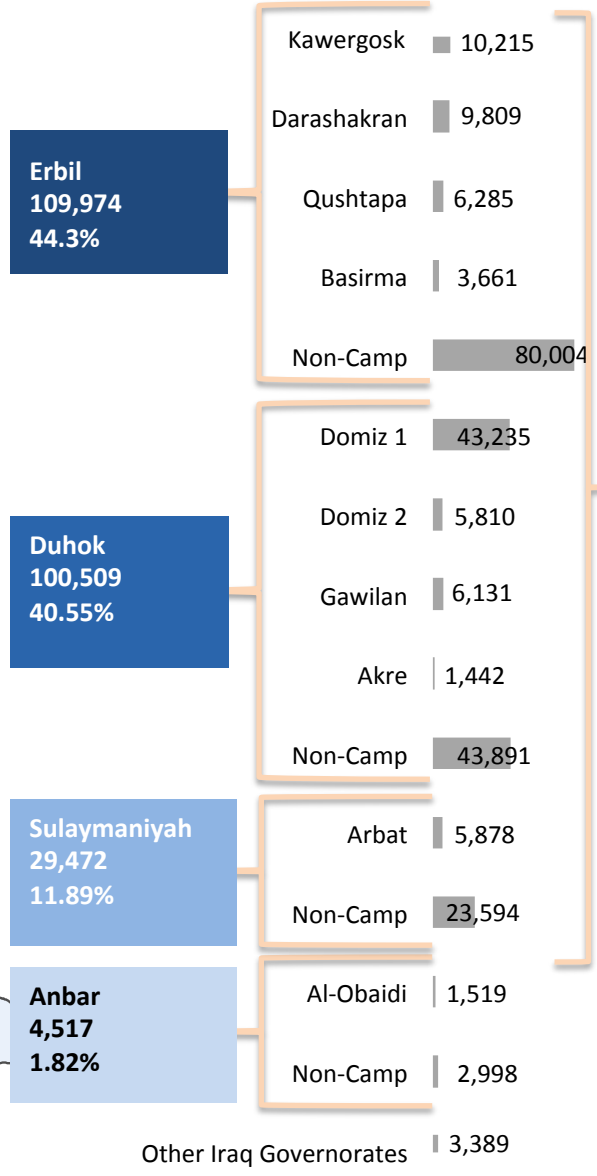

General overview: Refugee stats & locations

Total number of registered Syrians:
247,861

Refugee Camp (X10)

Kurdistan Region – Iraq (KR-I) 96.8% of all Syrian refugees

This map is produced as a reference aid only. The boundaries and names shown and the designations used do not imply any official endorsement by the United Nations. Source of stats: UNHCR Registration Unit Erbil