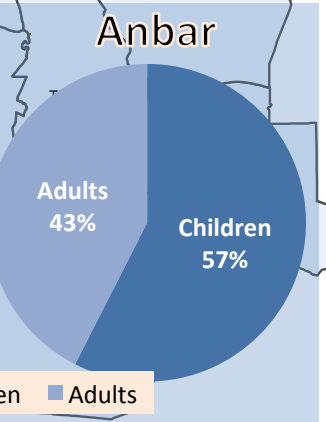

General overview: Refugee stats & locations

Total number of registered Syrians:
247,861

Refugee Camp (X10)

Kurdistan Region – Iraq (KR-I) 96.8% of all Syrian refugees

This map is produced as a reference aid only. The boundaries and names shown and the designations used do not imply any official endorsement by the United Nations. Source of stats: UNHCR Registration Unit Erbil