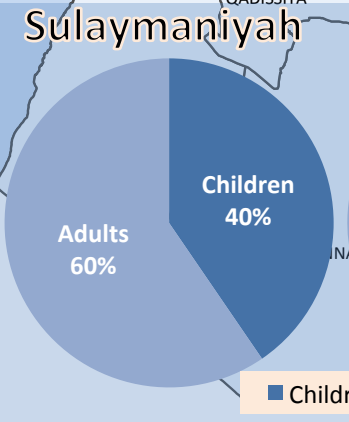

General overview: Refugee stats & locations

Total number of registered Syrians:
247,861

Refugee Camp (X10)

Kurdistan Region – Iraq (KR-I) 96.8% of all Syrian refugees

This map is produced as a reference aid only. The boundaries and names shown and the designations used do not imply any official endorsement by the United Nations. Source of stats: UNHCR Registration Unit Erbil