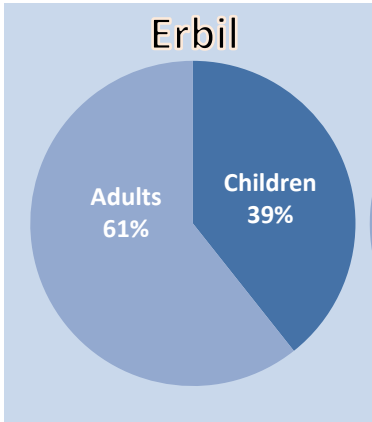

General overview: Refugee stats & locations

Total number of registered Syrians:
247,861

Refugee Camp (X10)

Kurdistan Region – Iraq (KR-I) 96.8% of all Syrian refugees

This map is produced as a reference aid only. The boundaries and names shown and the designations used do not imply any official endorsement by the United Nations. Source of stats: UNHCR Registration Unit Erbil