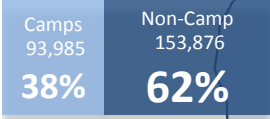

General overview: Refugee stats & locations

Total number of registered Syrians:
247,861

Refugee Camp (X10)

Kurdistan Region – Iraq (KR-I) 96.8% of all Syrian refugees

This map is produced as a reference aid only. The boundaries and names shown and the designations used do not imply any official endorsement by the United Nations. Source of stats: UNHCR Registration Unit Erbil