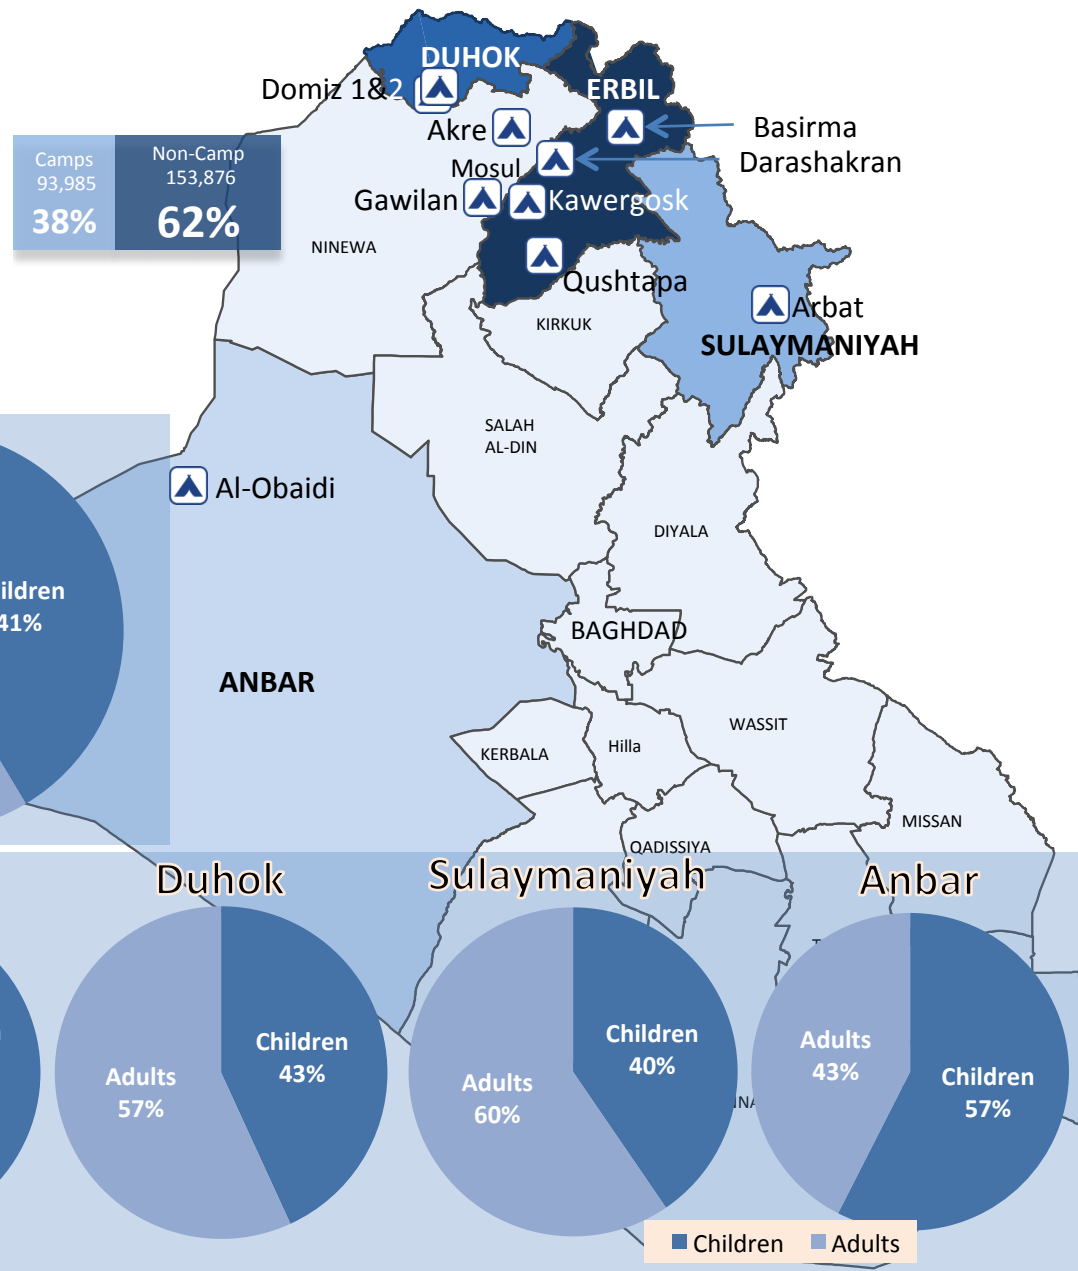

General overview: Refugee stats & locations

Total number of registered Syrians:
247,861

Refugee Camp (X10)

Kurdistan Region – Iraq (KR-I) 96.8% of all Syrian refugees

This map is produced as a reference aid only. The boundaries and names shown and the designations used do not imply any official endorsement by the United Nations. Source of stats: UNHCR Registration Unit Erbil