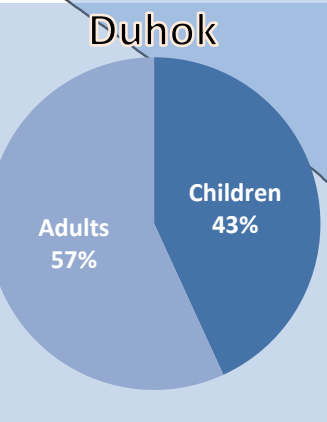

General overview: Refugee stats & locations

Total number of registered Syrians:
247,861

Refugee Camp (X10)

Kurdistan Region – Iraq (KR-I) 96.8% of all Syrian refugees

This map is produced as a reference aid only. The boundaries and names shown and the designations used do not imply any official endorsement by the United Nations. Source of stats: UNHCR Registration Unit Erbil