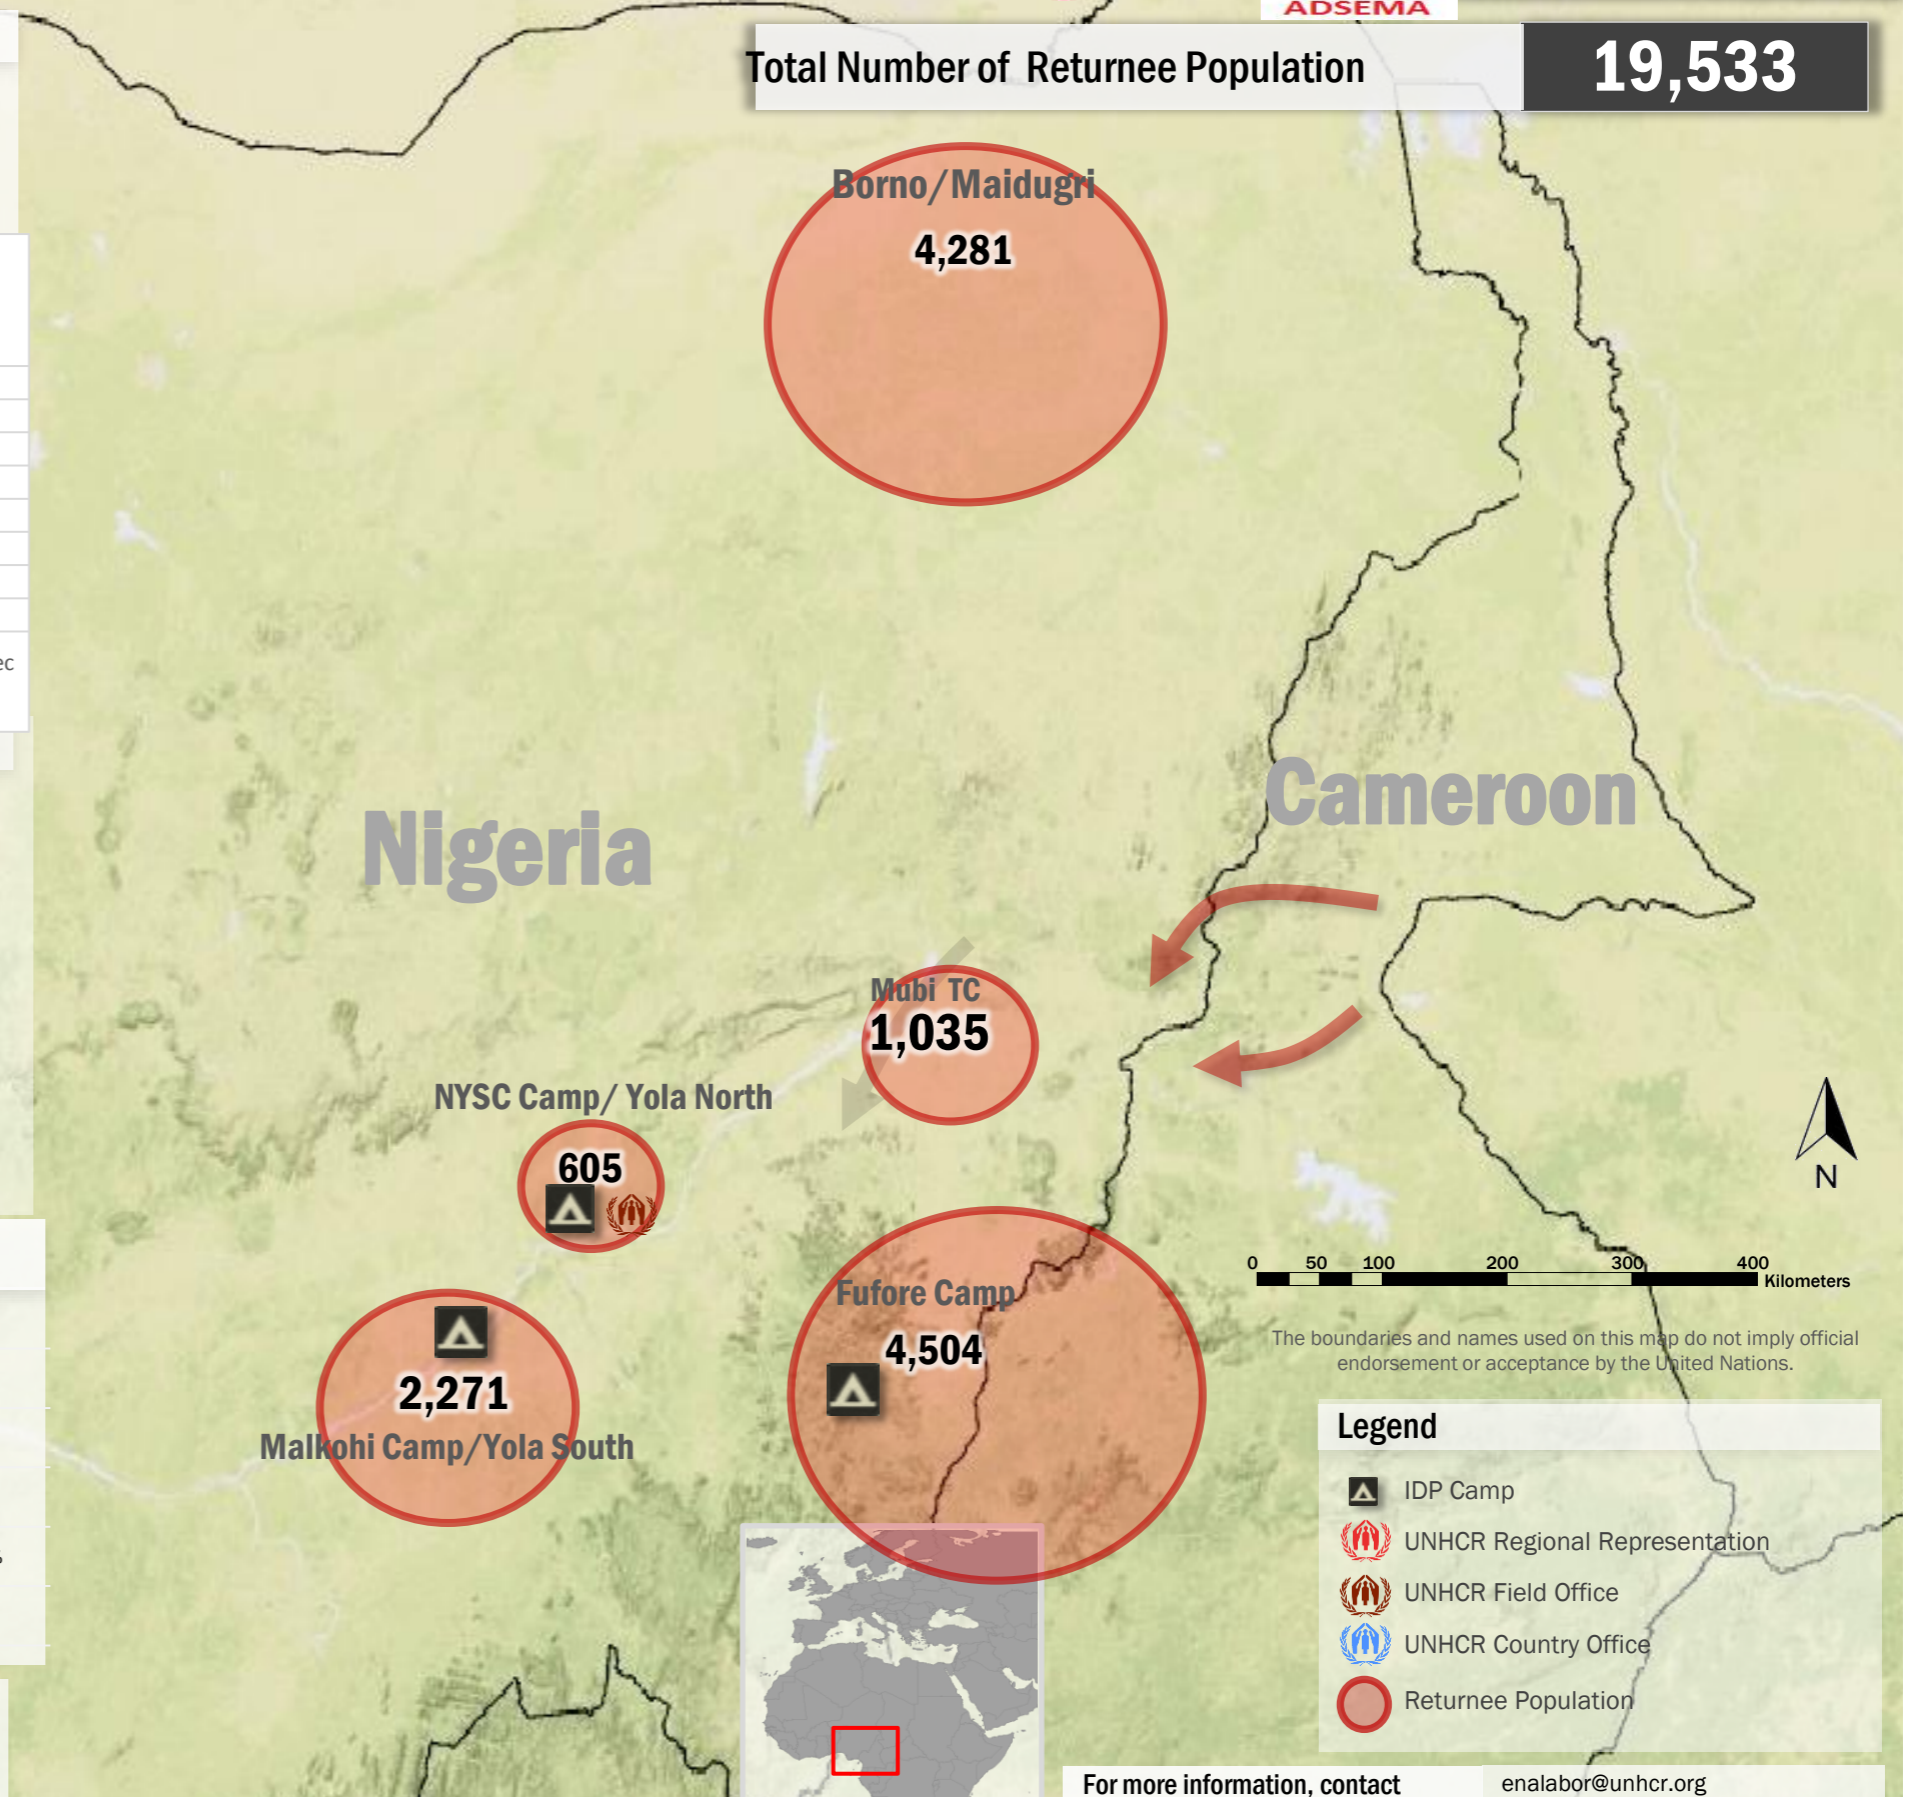

Nigerian Returnees from Cameroon

13 December 2015

Returnee Population Update

Background information on population

UNHCR in collaboration with Nigeria Immigration Service (NIS), NRCS, SEMA and NEMA carry out registration at the immigration screening site in Sahuda village

Weekly Number of Nigerian Returnees from Cameroon

Returnees per area

as of 13 December 2015

Age & Gender of Registered Returnees

Partners

Nigerian Immigration Service (NIS), Nigerian Red Cross Society (NRCS), ADSEMA, NEMA.

Total Number of Returnee Population

19,533

For more information, contact

enalabor@unhcr.org