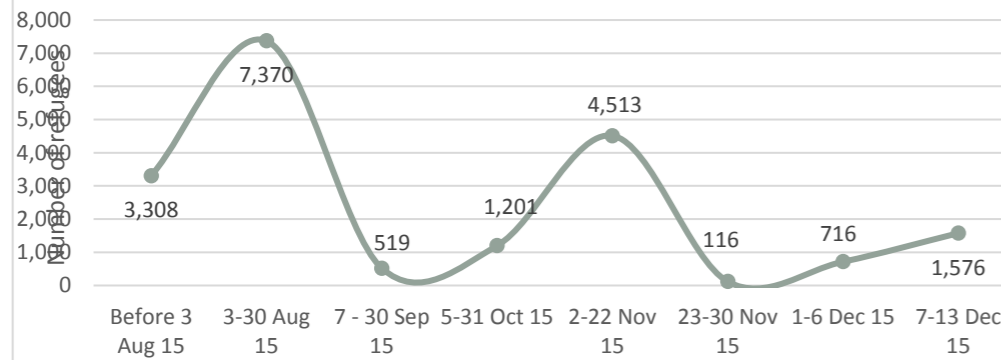

Nigerian Returnees from Cameroon

13 December 2015

Returnee Population Update

Background information on population

UNHCR in collaboration with Nigeria Immigration Service (NIS), NRCS, SEMA and NEMA carry out registration at the immigration screening site in Sahuda village

Weekly Number of Nigerian Returnees from Cameroon

Returnees per area

as of 13 December 2015