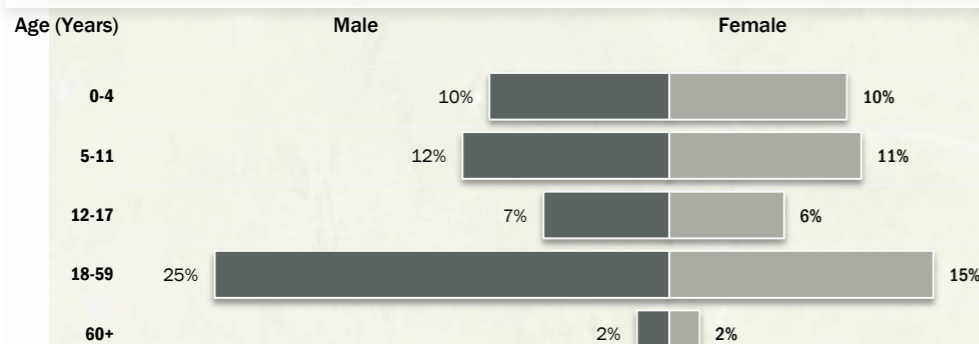

Weekly Number of Nigerian Returnees from Cameroon

Returnees per area

as of 13 December 2015

Age & Gender of Registered Returnees

Partners

Nigerian Immigration Service (NIS), Nigerian Red Cross Society (NRCS), ADSEMA, NEMA.