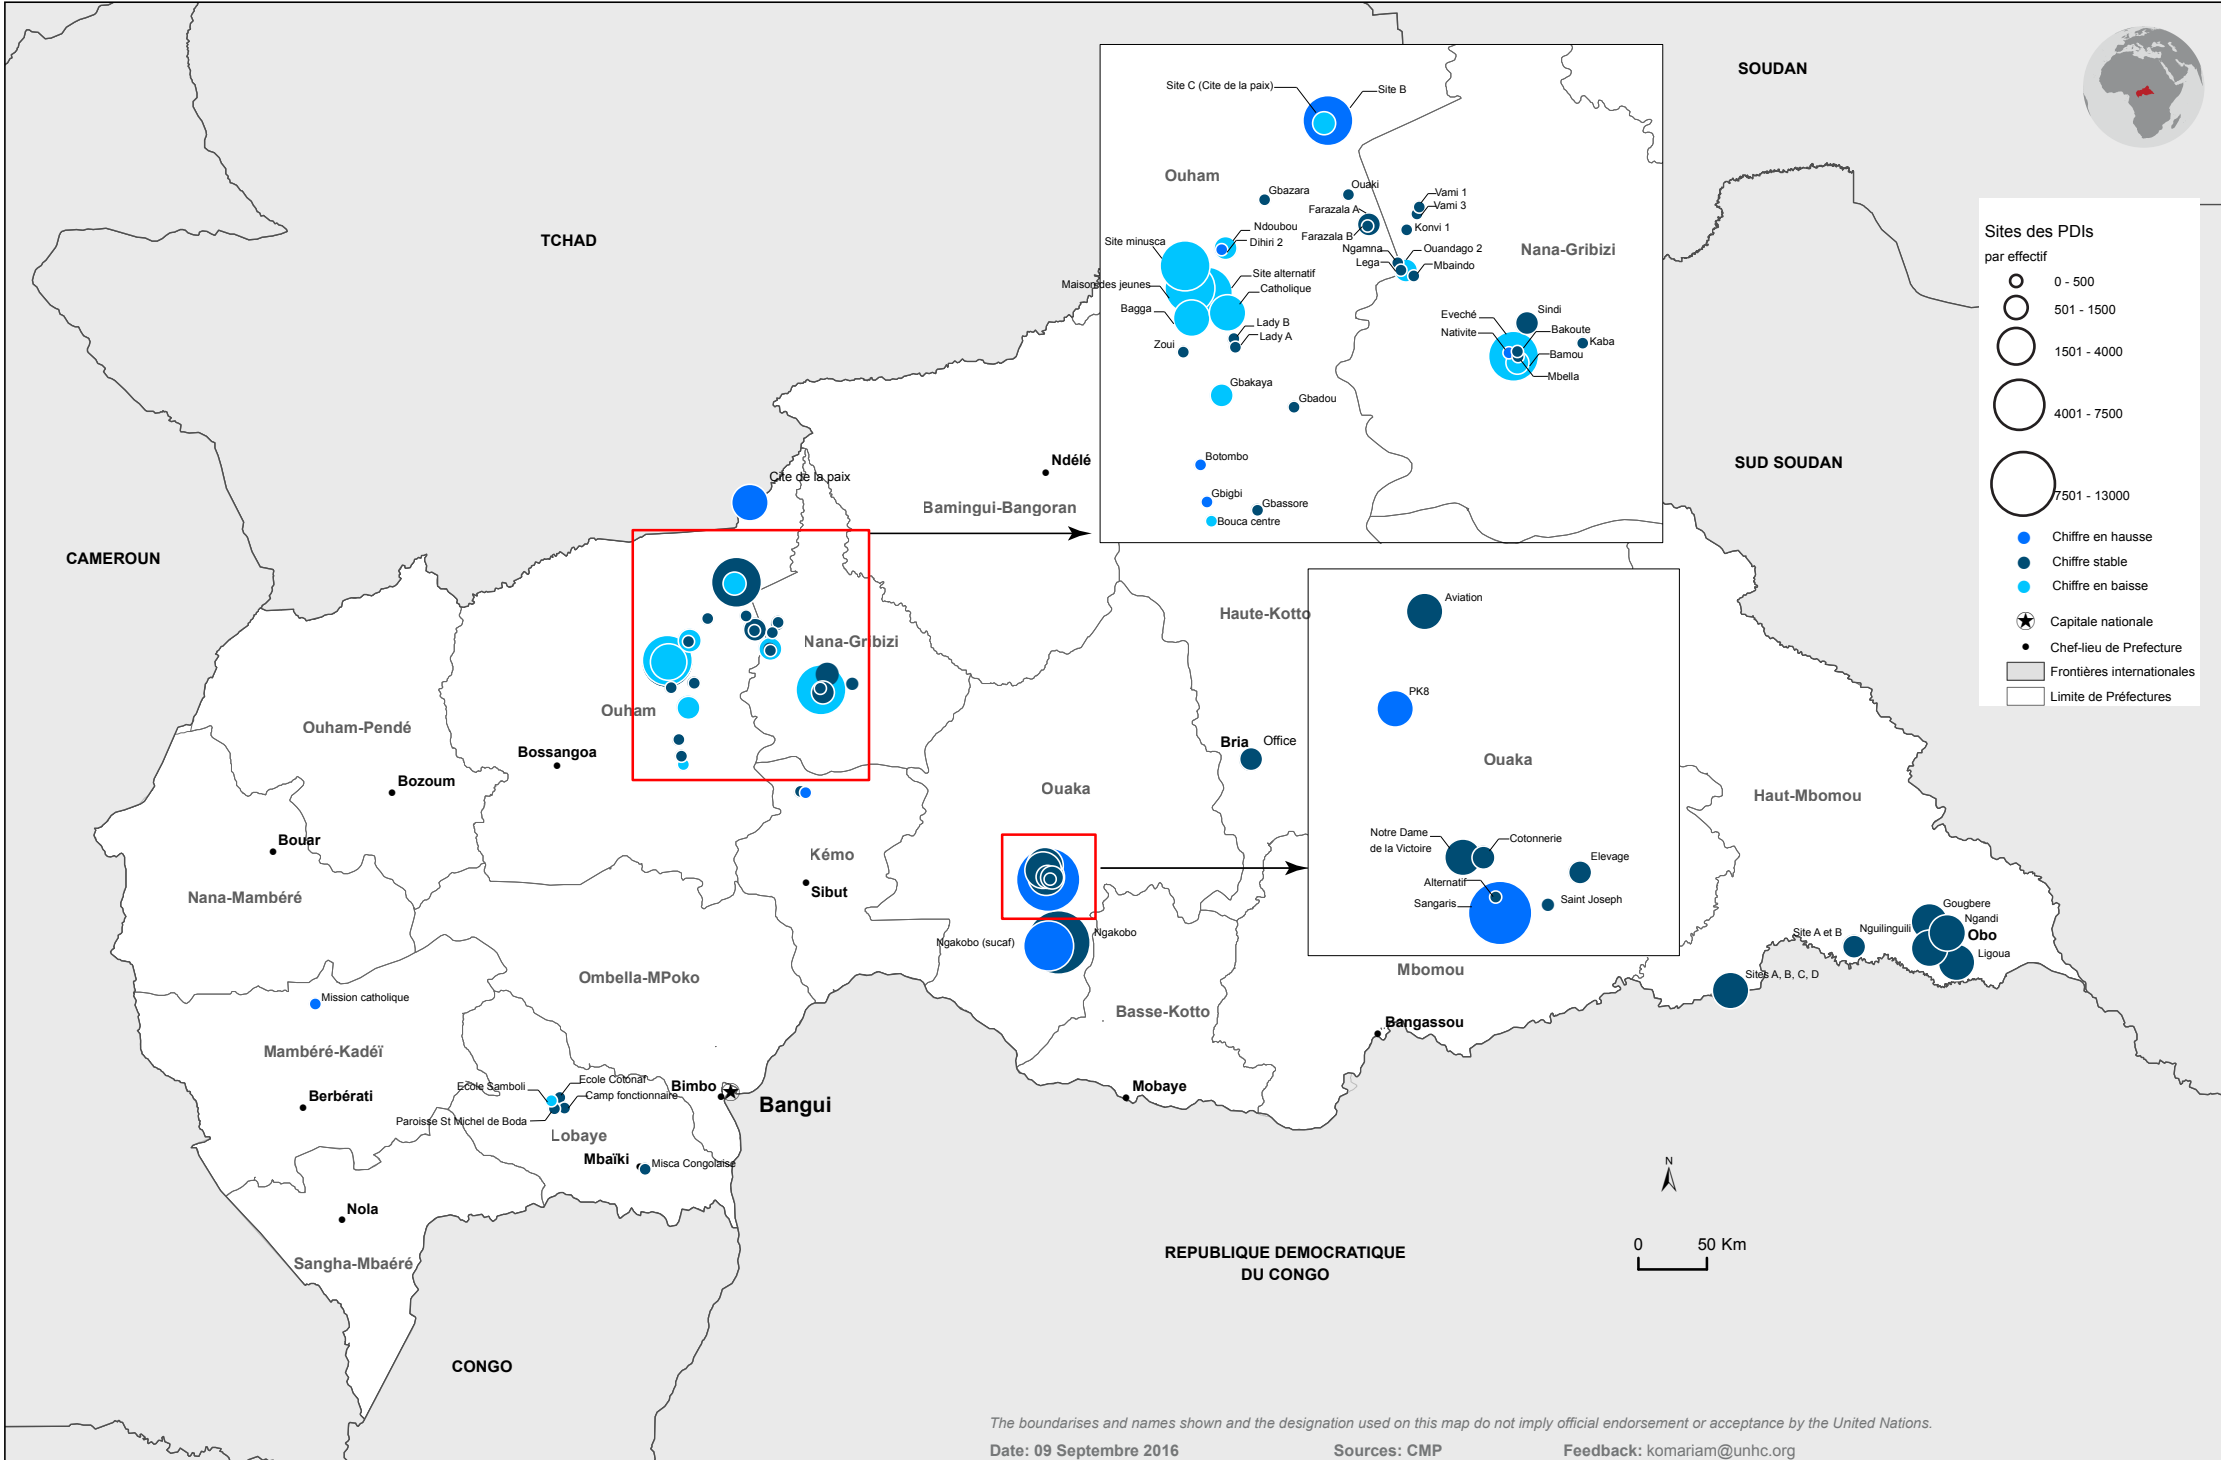

SITES DES PERSONNES DEPLACEES INTERNES (PDI) HORS DE BANGUI

Au 31 Aout 2016

The boundaries and names shown and the designation used on this map do not imply official endorsement or acceptance by the United Nations.