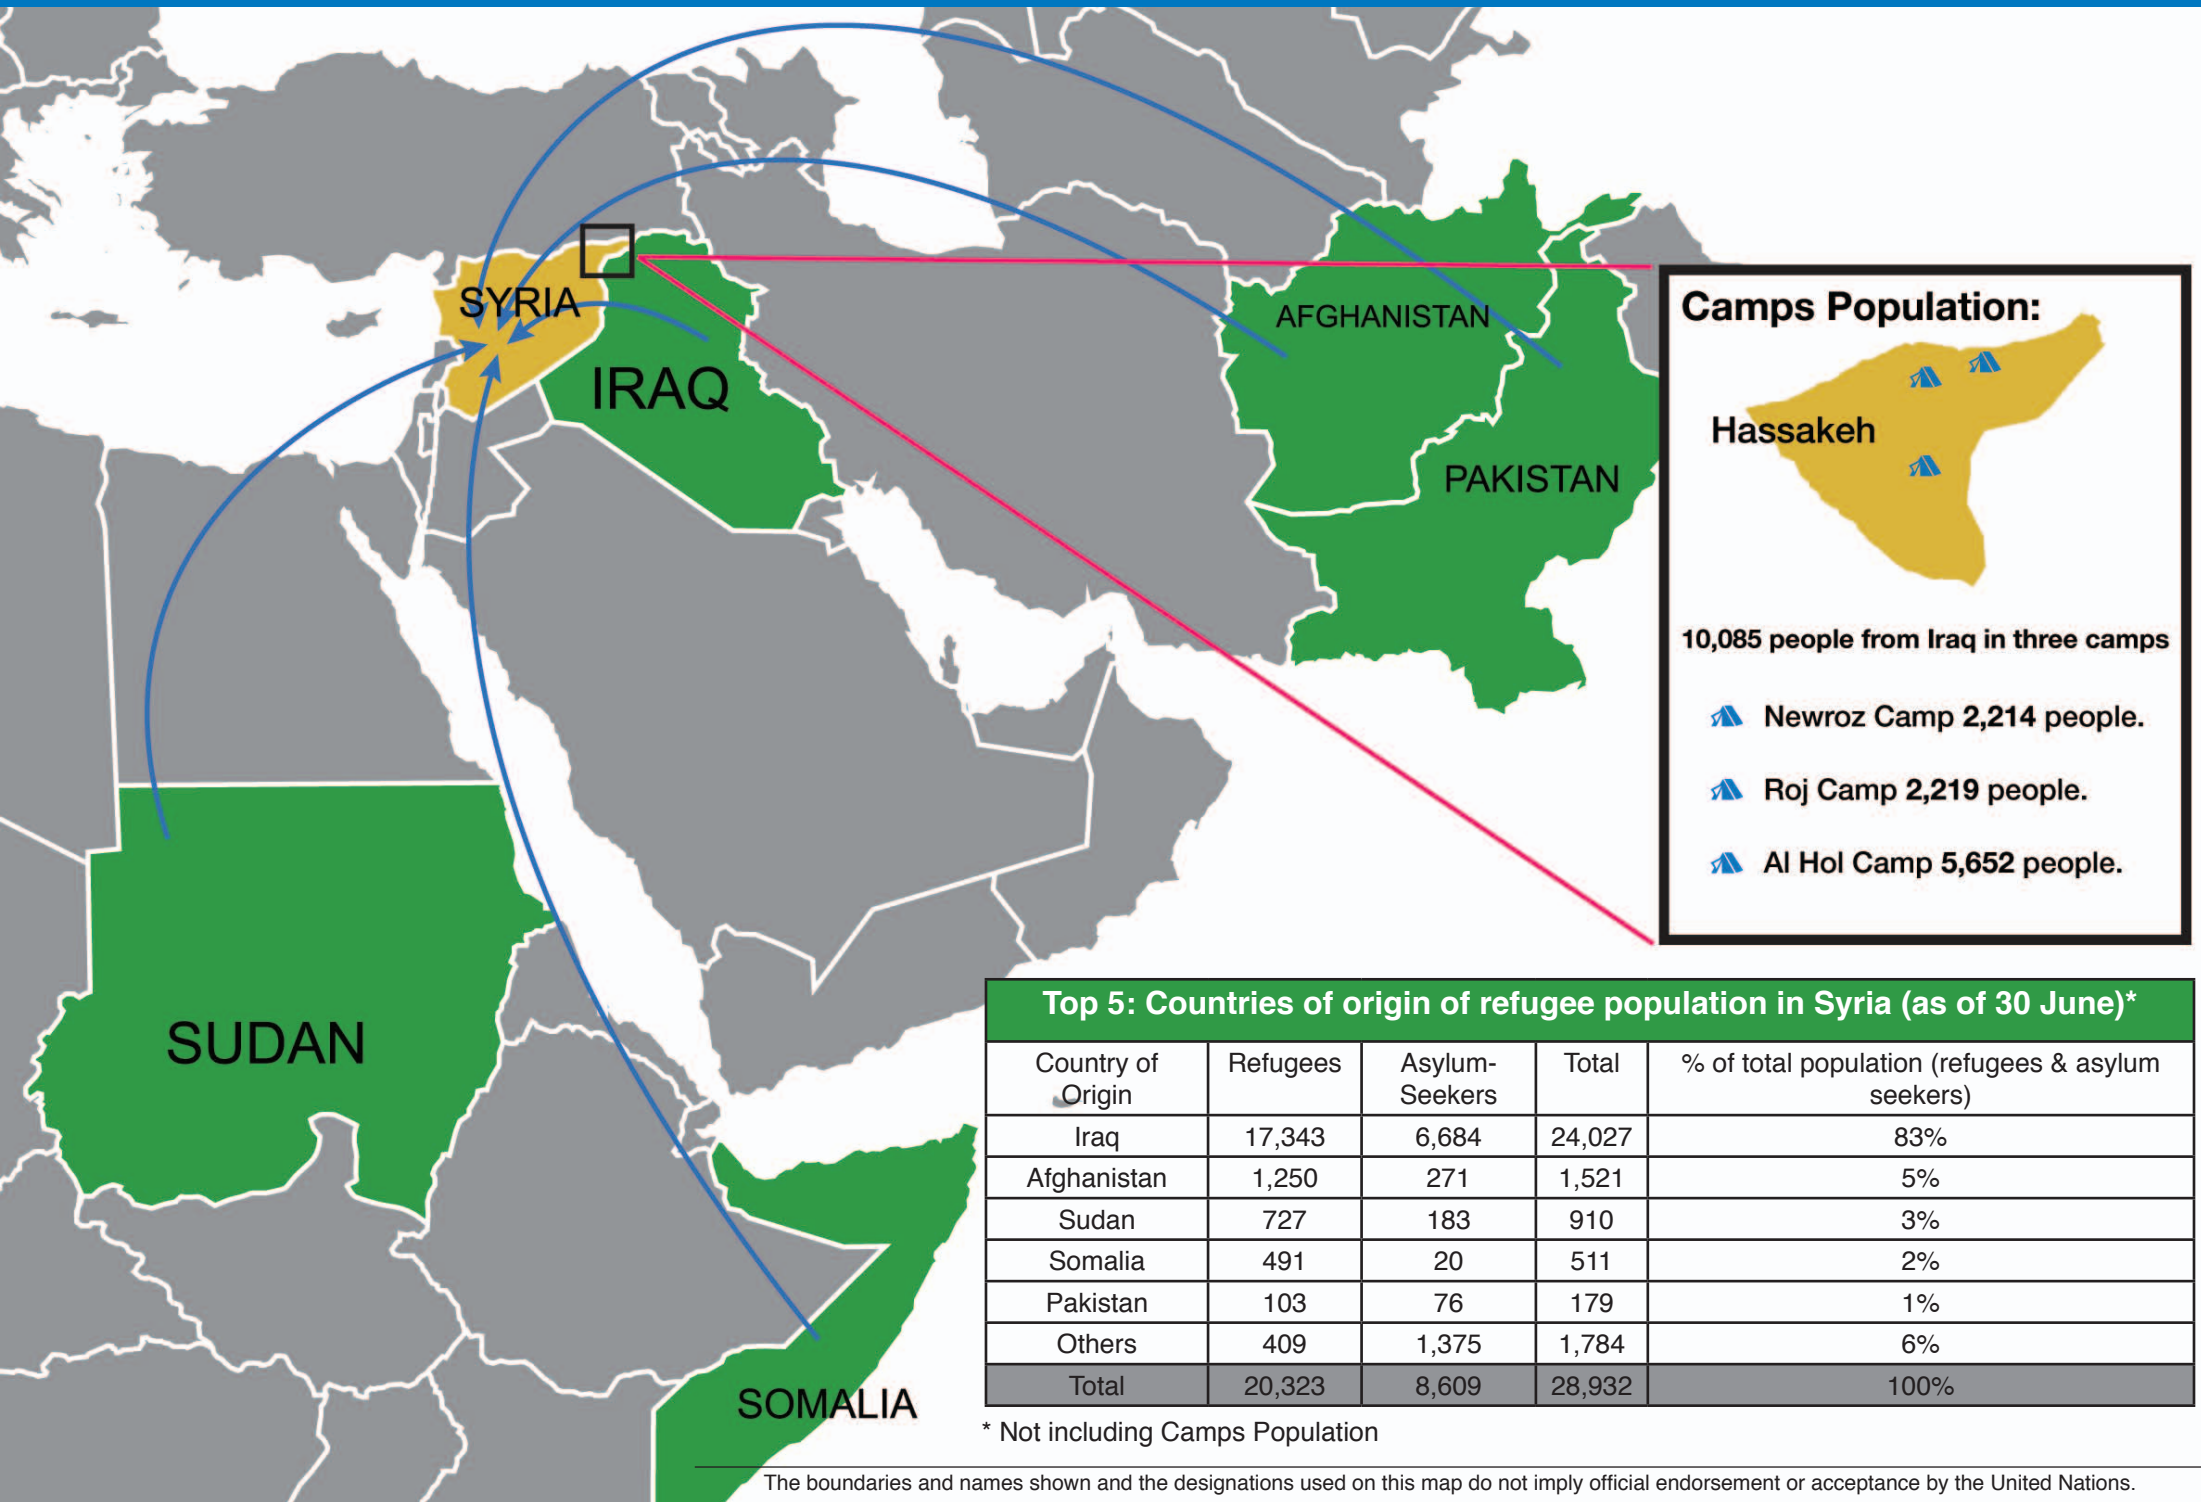

# Syrian Arab Republic: Countries of Origin of Refugee Population (as of 30 June)

**Camps Population:**

Hassakeh

10,085 people from Iraq in three camps

-  Newroz Camp 2,214 people.
-  Roj Camp 2,219 people.
-  Al Hol Camp 5,652 people.

**Top 5: Countries of origin of refugee population in Syria (as of 30 June)\***

Country of Origin	Refugees	Asylum-Seekers	Total	% of total population (refugees & asylum seekers)
Iraq	17,343	6,684	24,027	83%
Afghanistan	1,250	271	1,521	5%
Sudan	727	183	910	3%
Somalia	491	20	511	2%
Pakistan	103	76	179	1%
Others	409	1,375	1,784	6%
<b>Total</b>	<b>20,323</b>	<b>8,609</b>	<b>28,932</b>	<b>100%</b>

\* Not including Camps Population