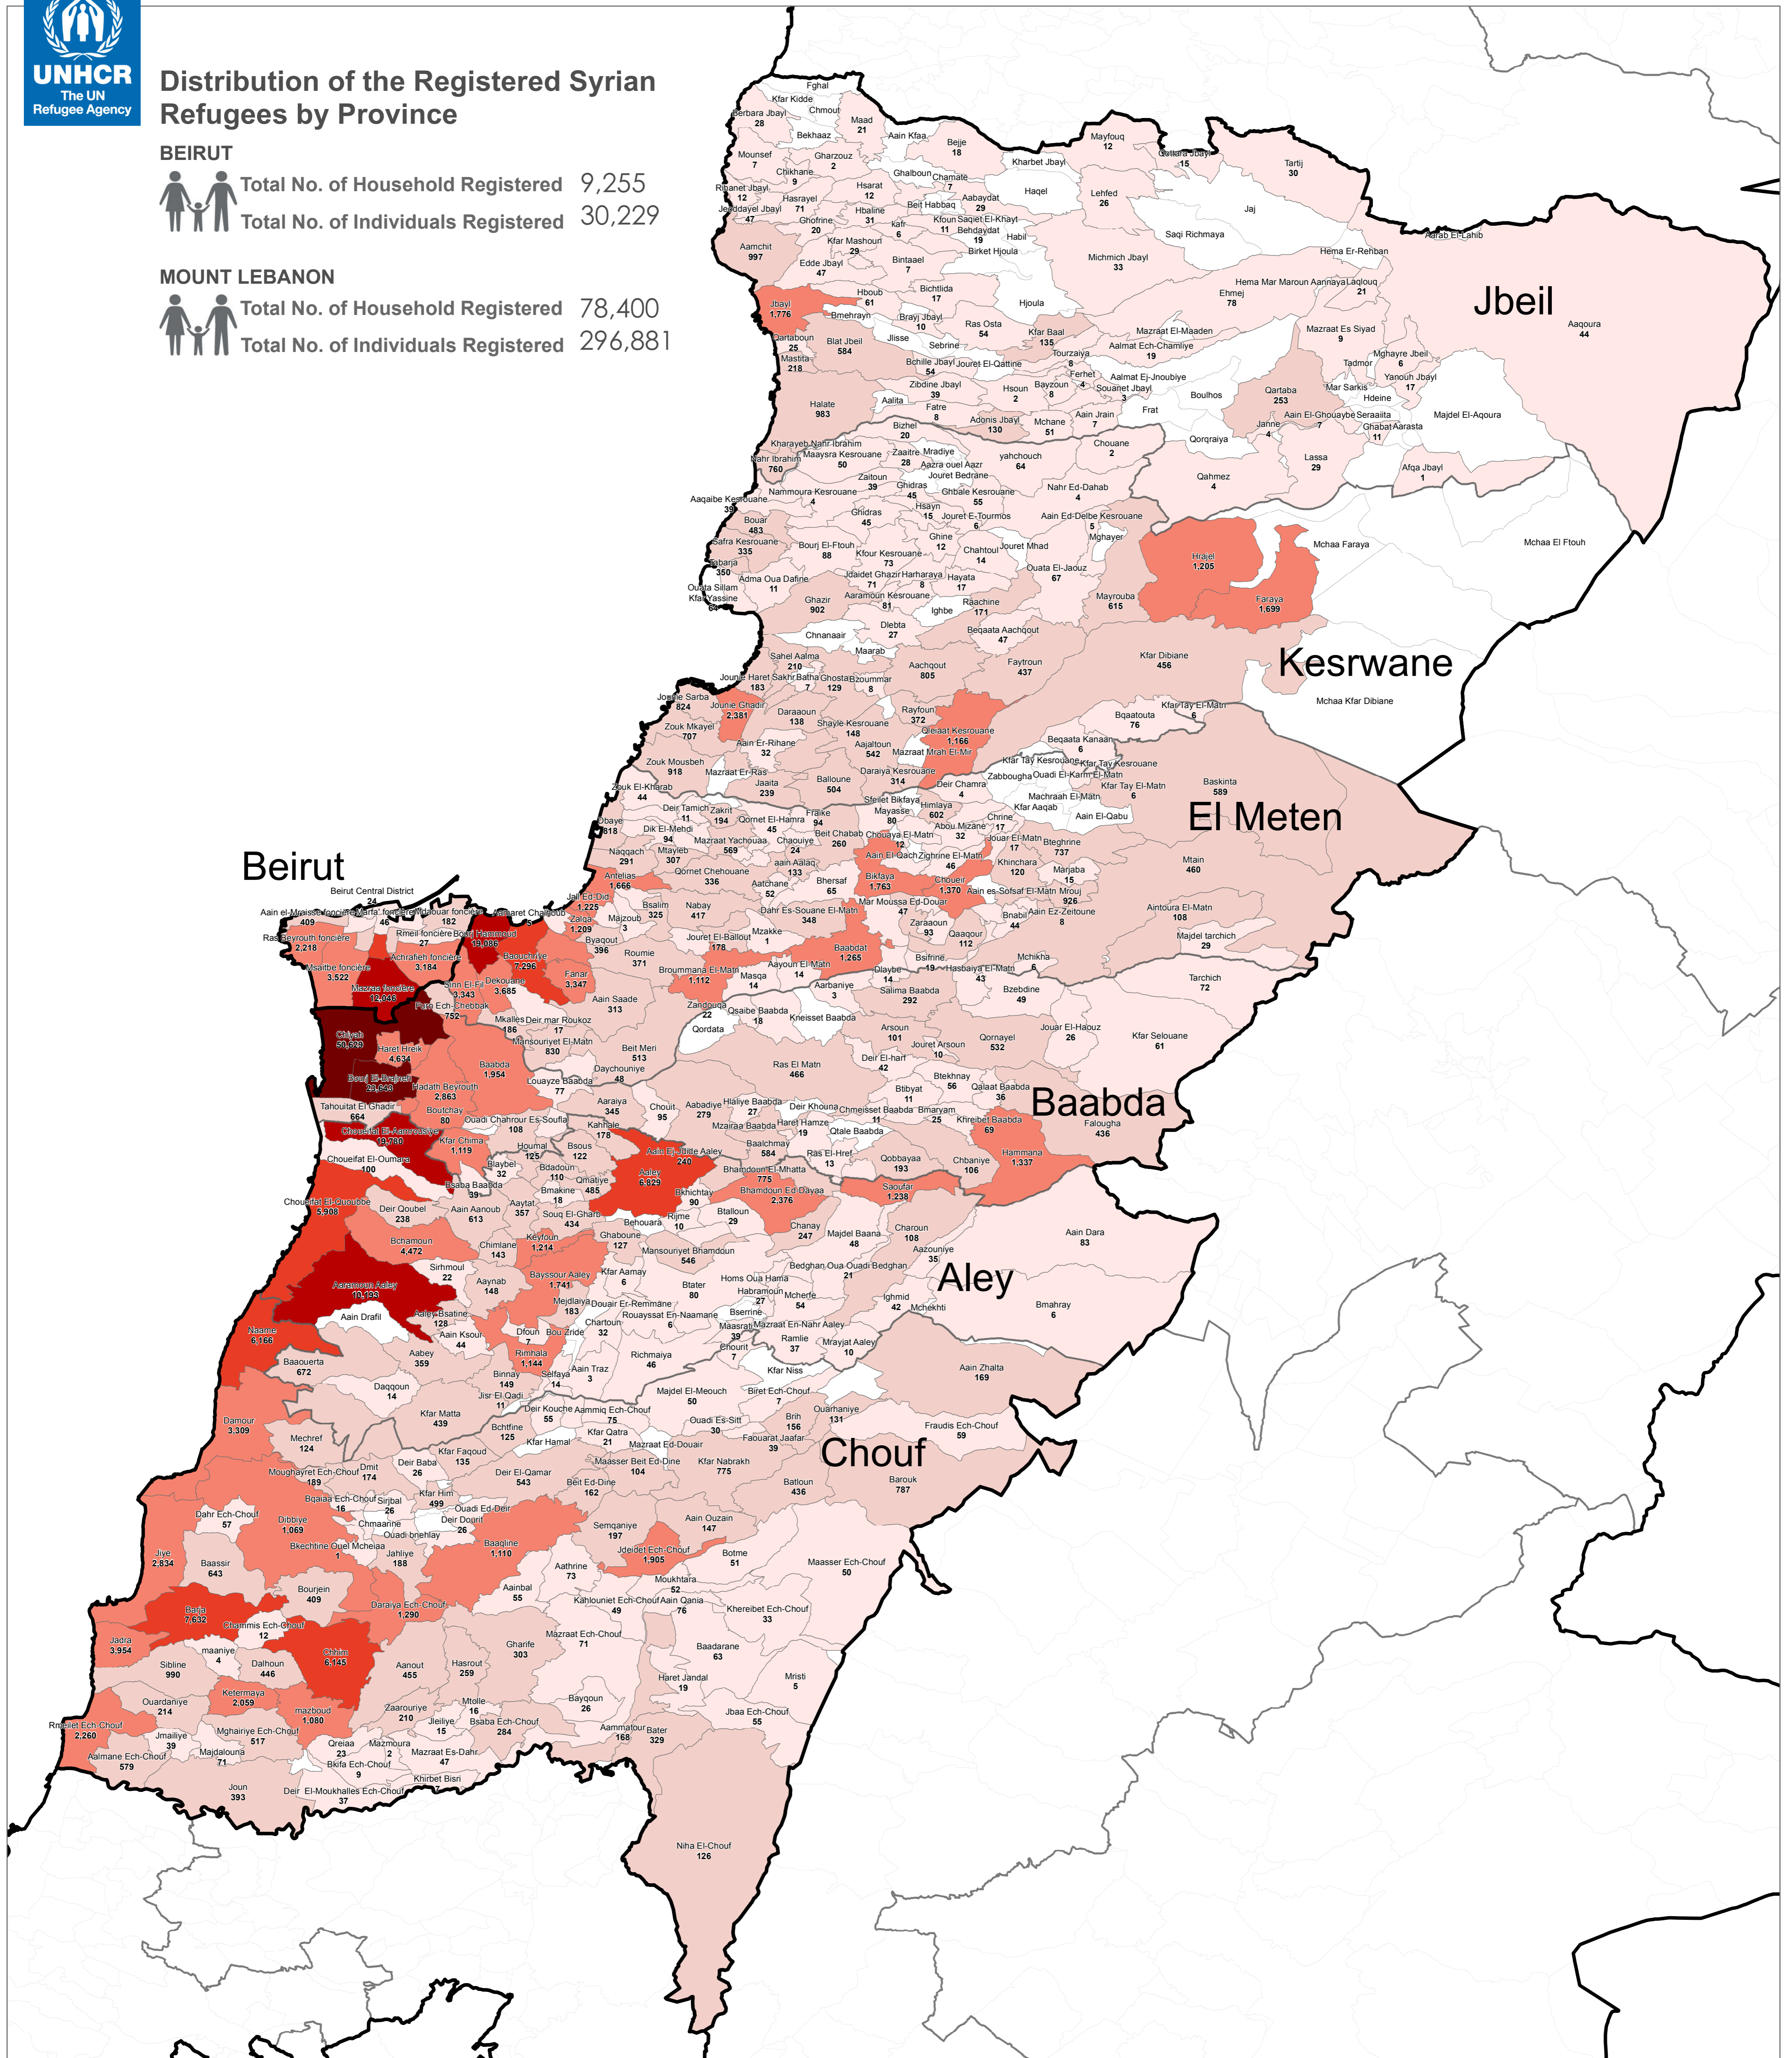

## LEBANON Beirut and Mount Lebanon Governorates

### Distribution of the Registered Syrian Refugees at the Cadastral Level

As of 31 August 2015

#### Distribution of the Registered Syrian Refugees by Province

##### MOUNT LEBANON

Total No. of Household Registered 78,400  
 Total No. of Individuals Registered 296,881

**Notes**

This map has been produced by UNHCR based on maps and material provided by the Government of Lebanon for UNHCR operational purposes. It does not constitute an official United Nations map. The designations employed and the presentation of material on this map do not imply the expression of any opinion whatsoever on the part of the Secretariat of the United Nations concerning the legal status of any country, territory, city or area or of its authorities, or concerning the delimitation of its frontiers or boundaries.