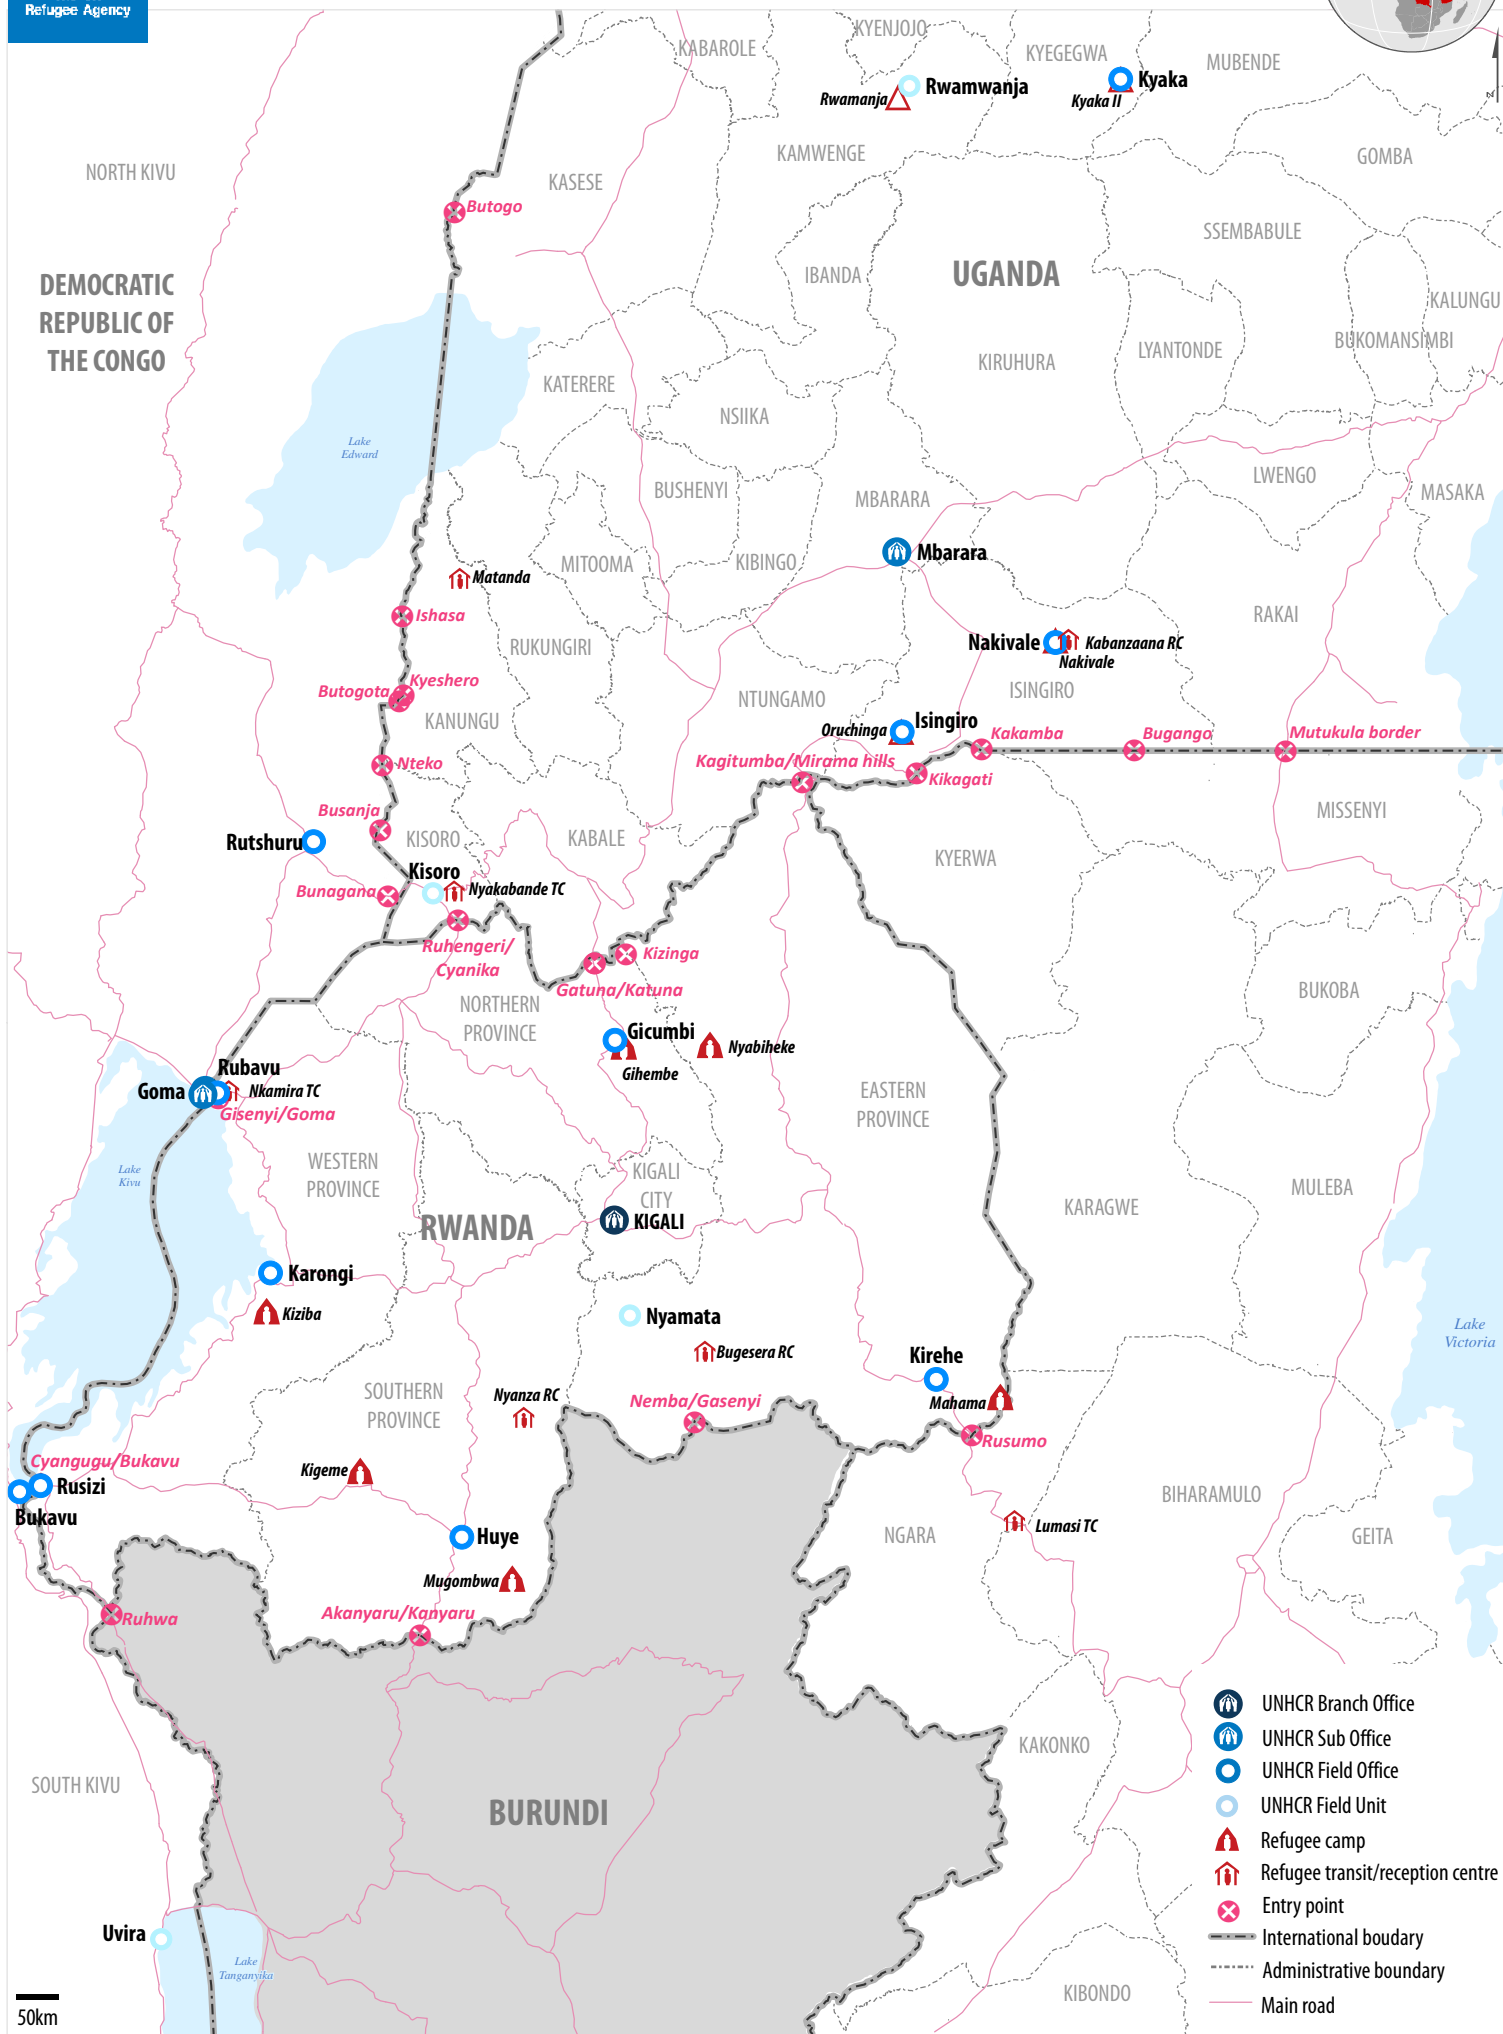

UGANDA: South-Western region

Location of UNHCR presence, refugee locations and entry points

The boundaries and names shown and the designations used on this map do not imply official endorsement or acceptance by the United Nations.