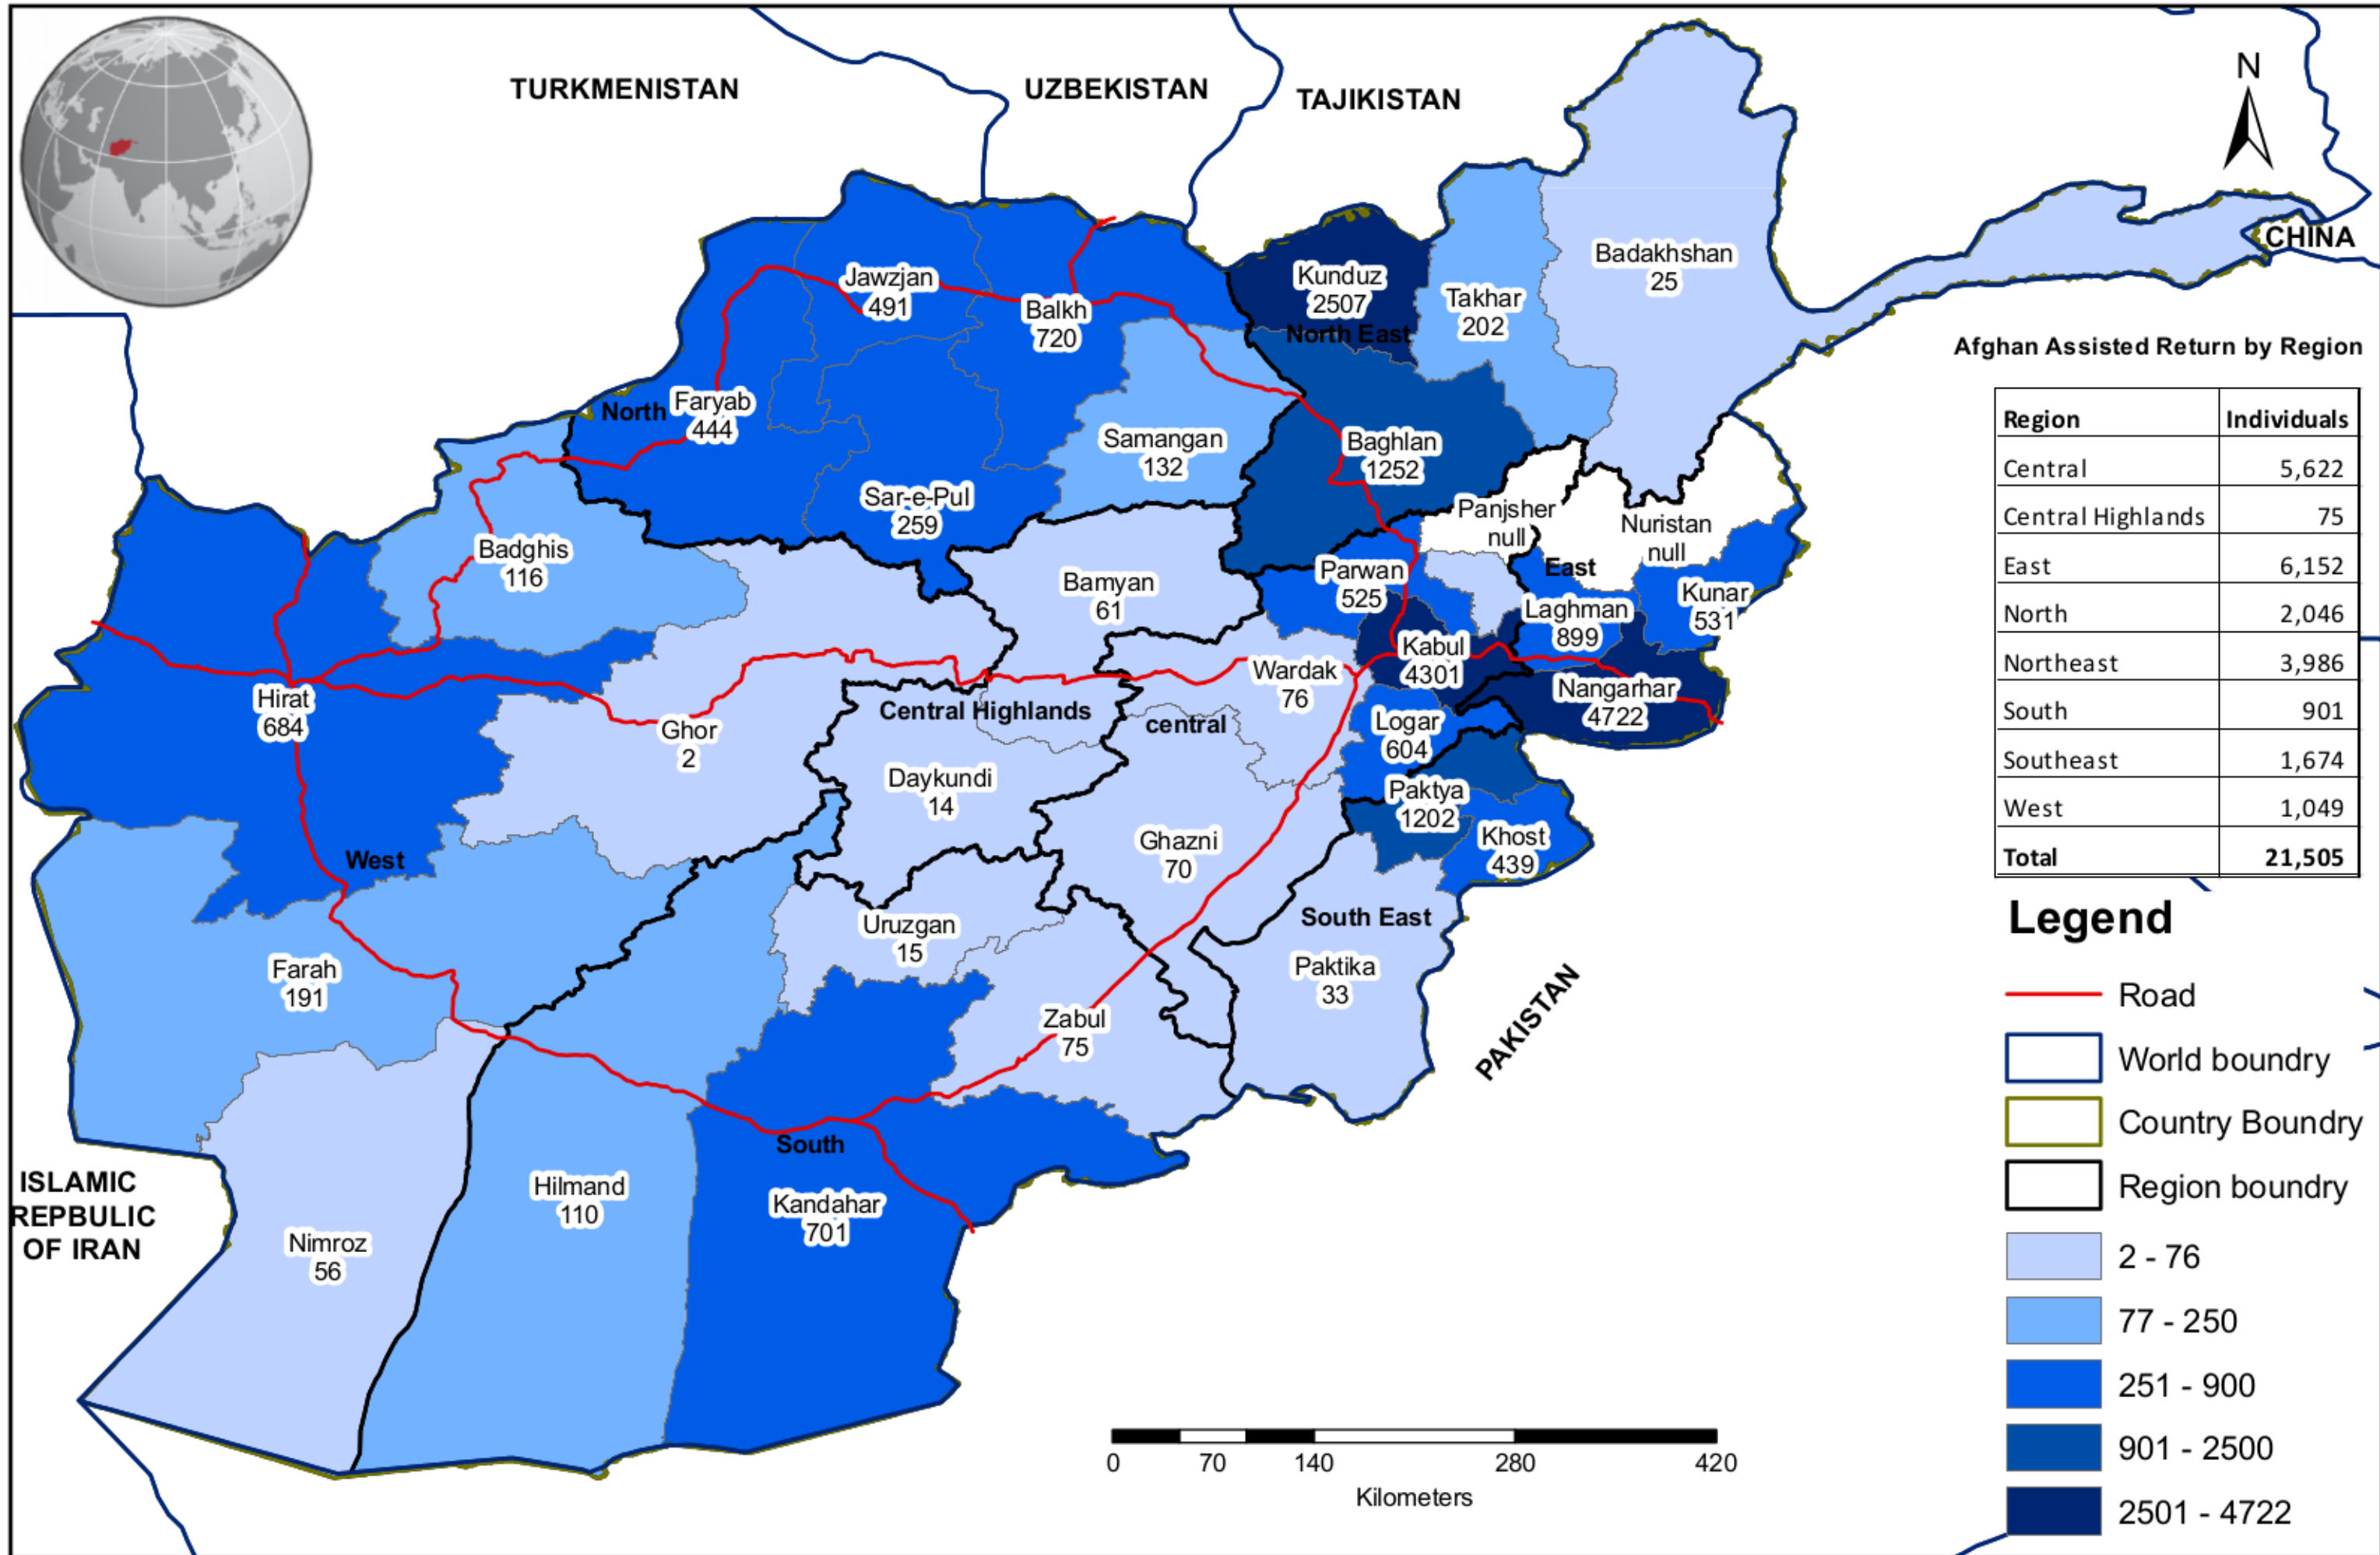

Assisted Voluntary Repatriation to Afghanistan

Return by Province of Destination - 01 January - 30 April 2015

ISLAMIC REPUBLIC OF IRAN

TURKMENISTAN

UZBEKISTAN

TAJIKISTAN

CHINA

N

Afghan Assisted Return by Region

Region	Individuals
Central	5,622
Central Highlands	75
East	6,152
North	2,046
Northeast	3,986
South	901
Southeast	1,674
West	1,049
Total	21,505

Legend

- Road
- World boundary
- Country Boundry
- Region boundry
- 2 - 76
- 77 - 250
- 251 - 900
- 901 - 2500
- 2501 - 4722

0 70 140 280 420
Kilometers