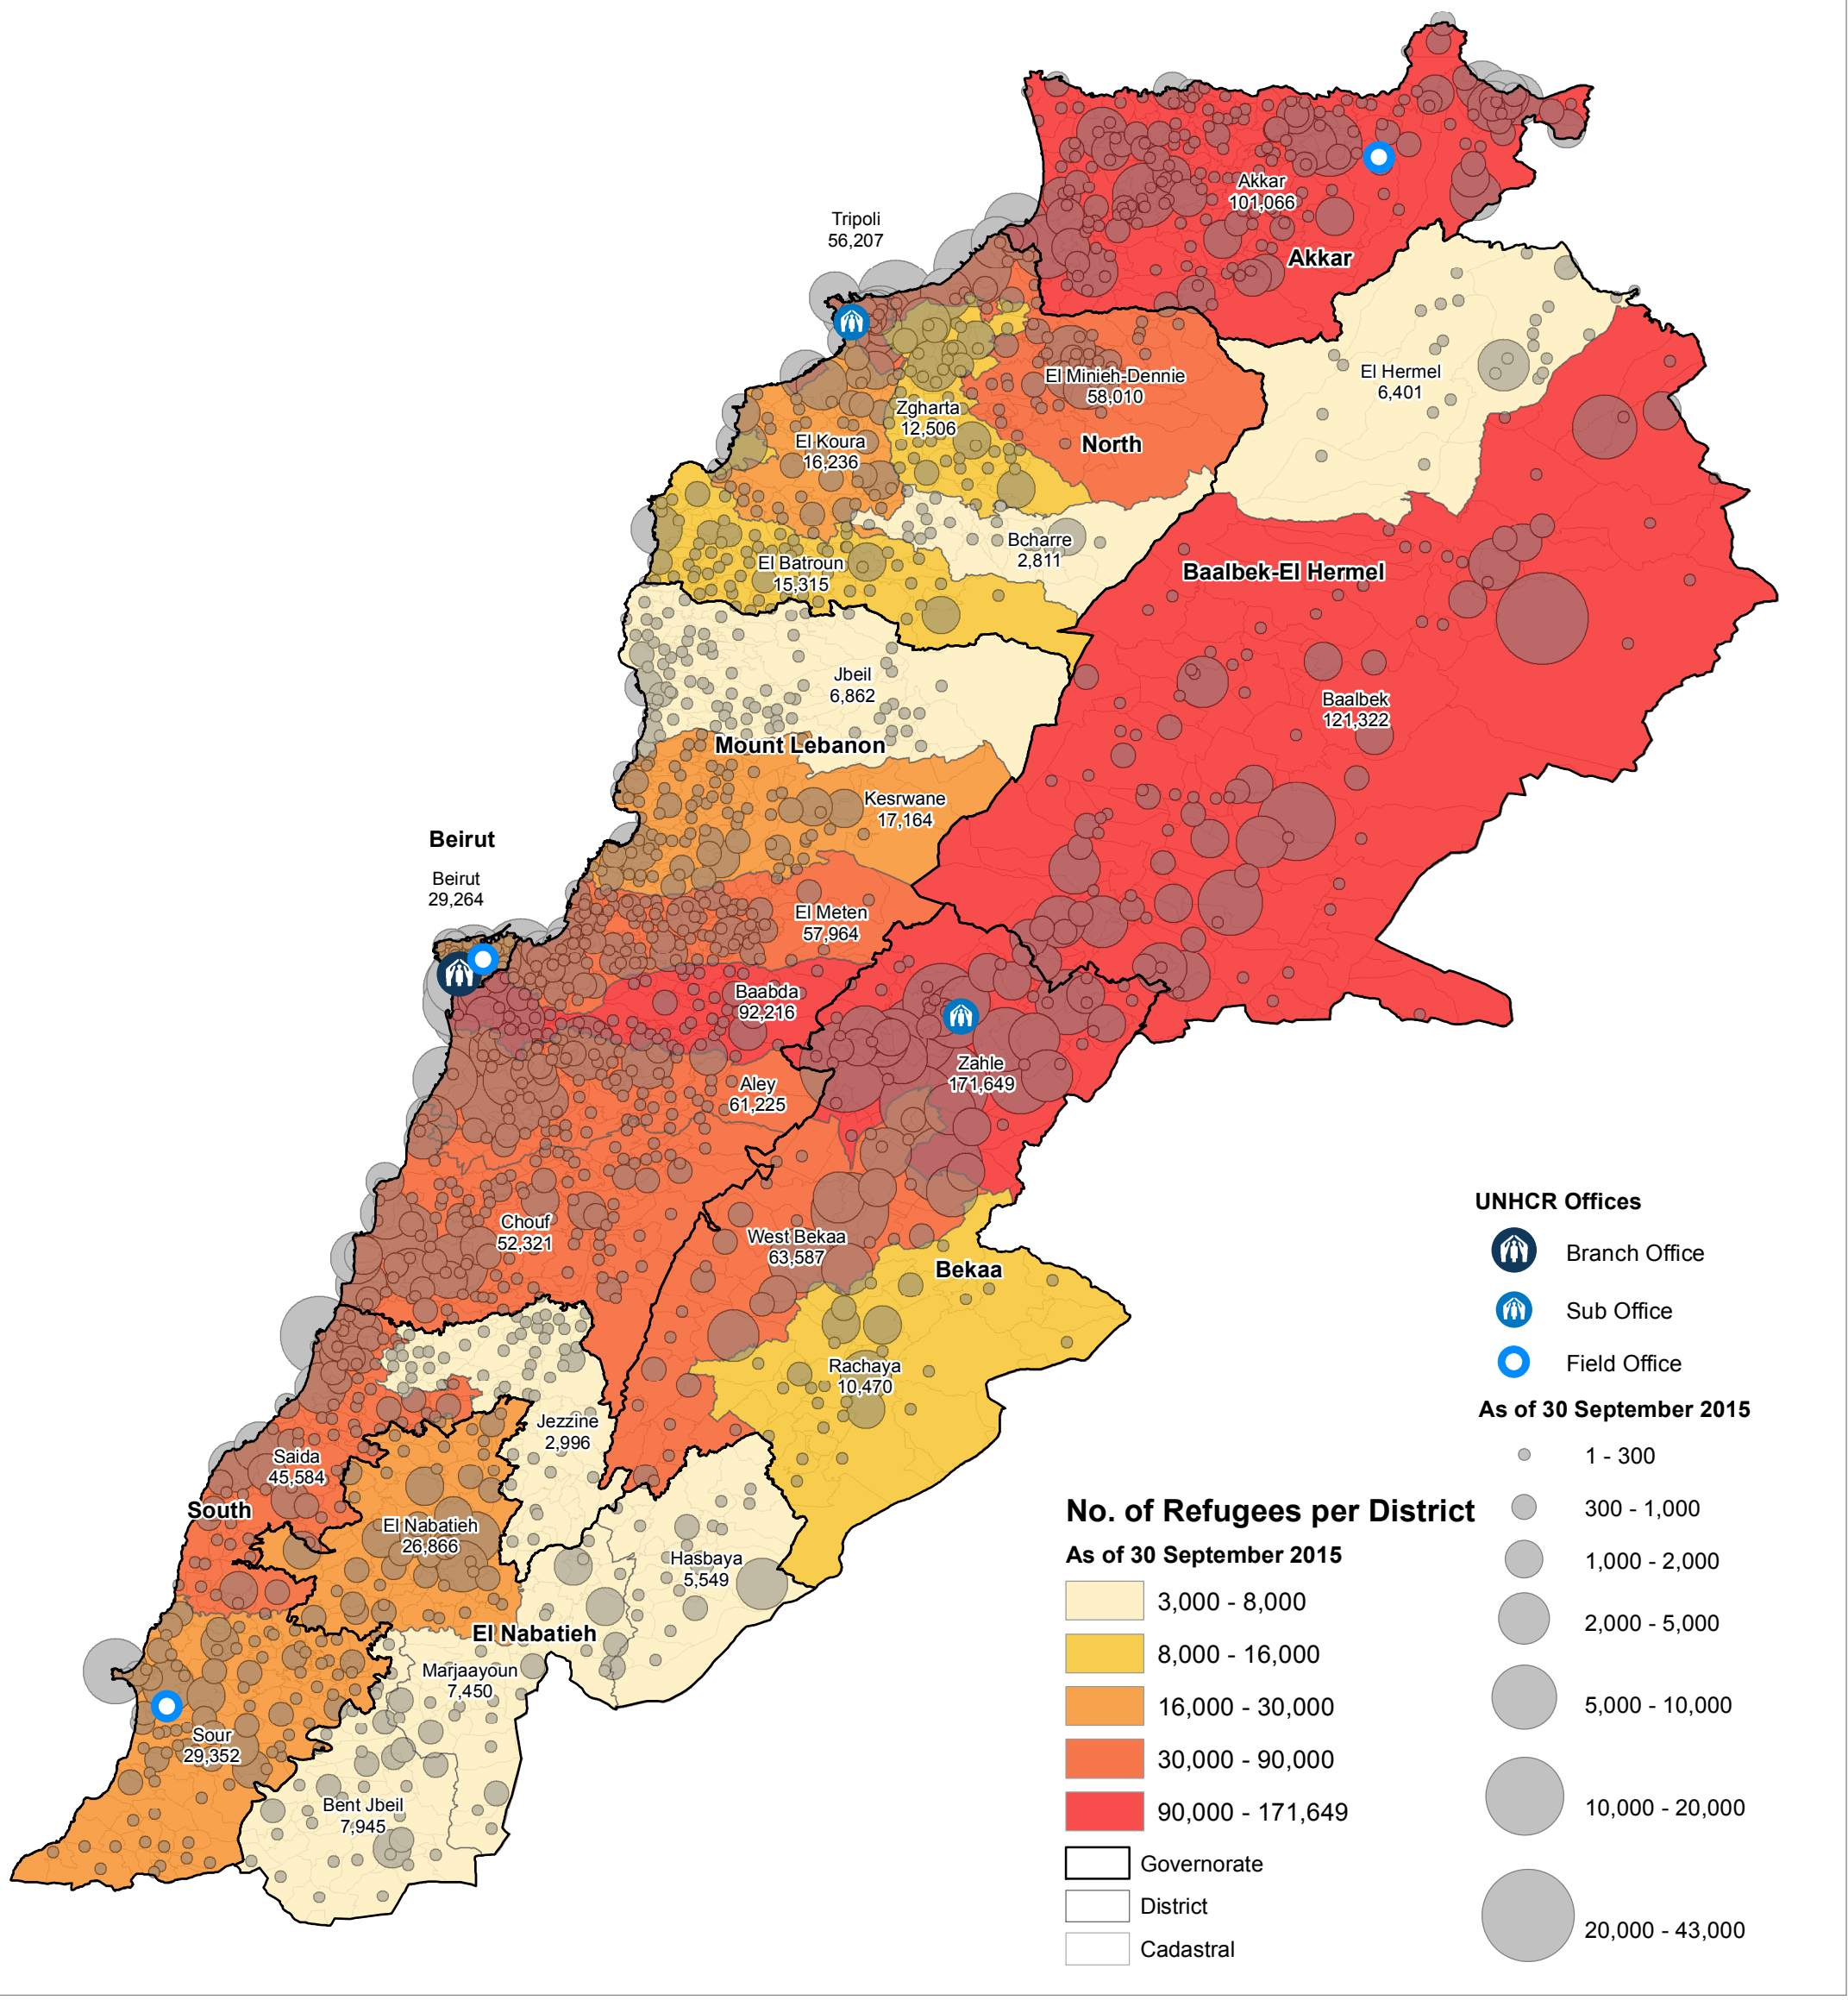

SYRIA REFUGEE RESPONSE

LEBANON Syrian Refugees Registered

30 September 2015

UNHCR Lebanon - Beirut
Country Office

Total No. of Refugees **1,078,338**
 Refugees Registered **1,078,338**
 Refugees Awaiting **0**

This map has been produced by UNHCR based on maps and material provided by the Government of Lebanon for UNHCR operational purposes. It does not constitute an official United Nations map. The designations employed and the presentation of material on this map do not imply the expression of any opinion whatsoever on the part of the Secretariat of the United Nations concerning the legal status of any country, territory, city or area or of its authorities, or concerning the delimitation of its frontiers or boundaries.

Data Sources:
 - Refugee population and location data by UNHCR 30 September 2015. For more information on refugee data, contact Rana G. Ksaifi at ksaifi@unhcr.org

GIS and Mapping by UNHCR Lebanon. For further information on map, contact Jad Ghosn at ghosn@unhcr.org or Aung Thu WIN at wina@unhcr.org