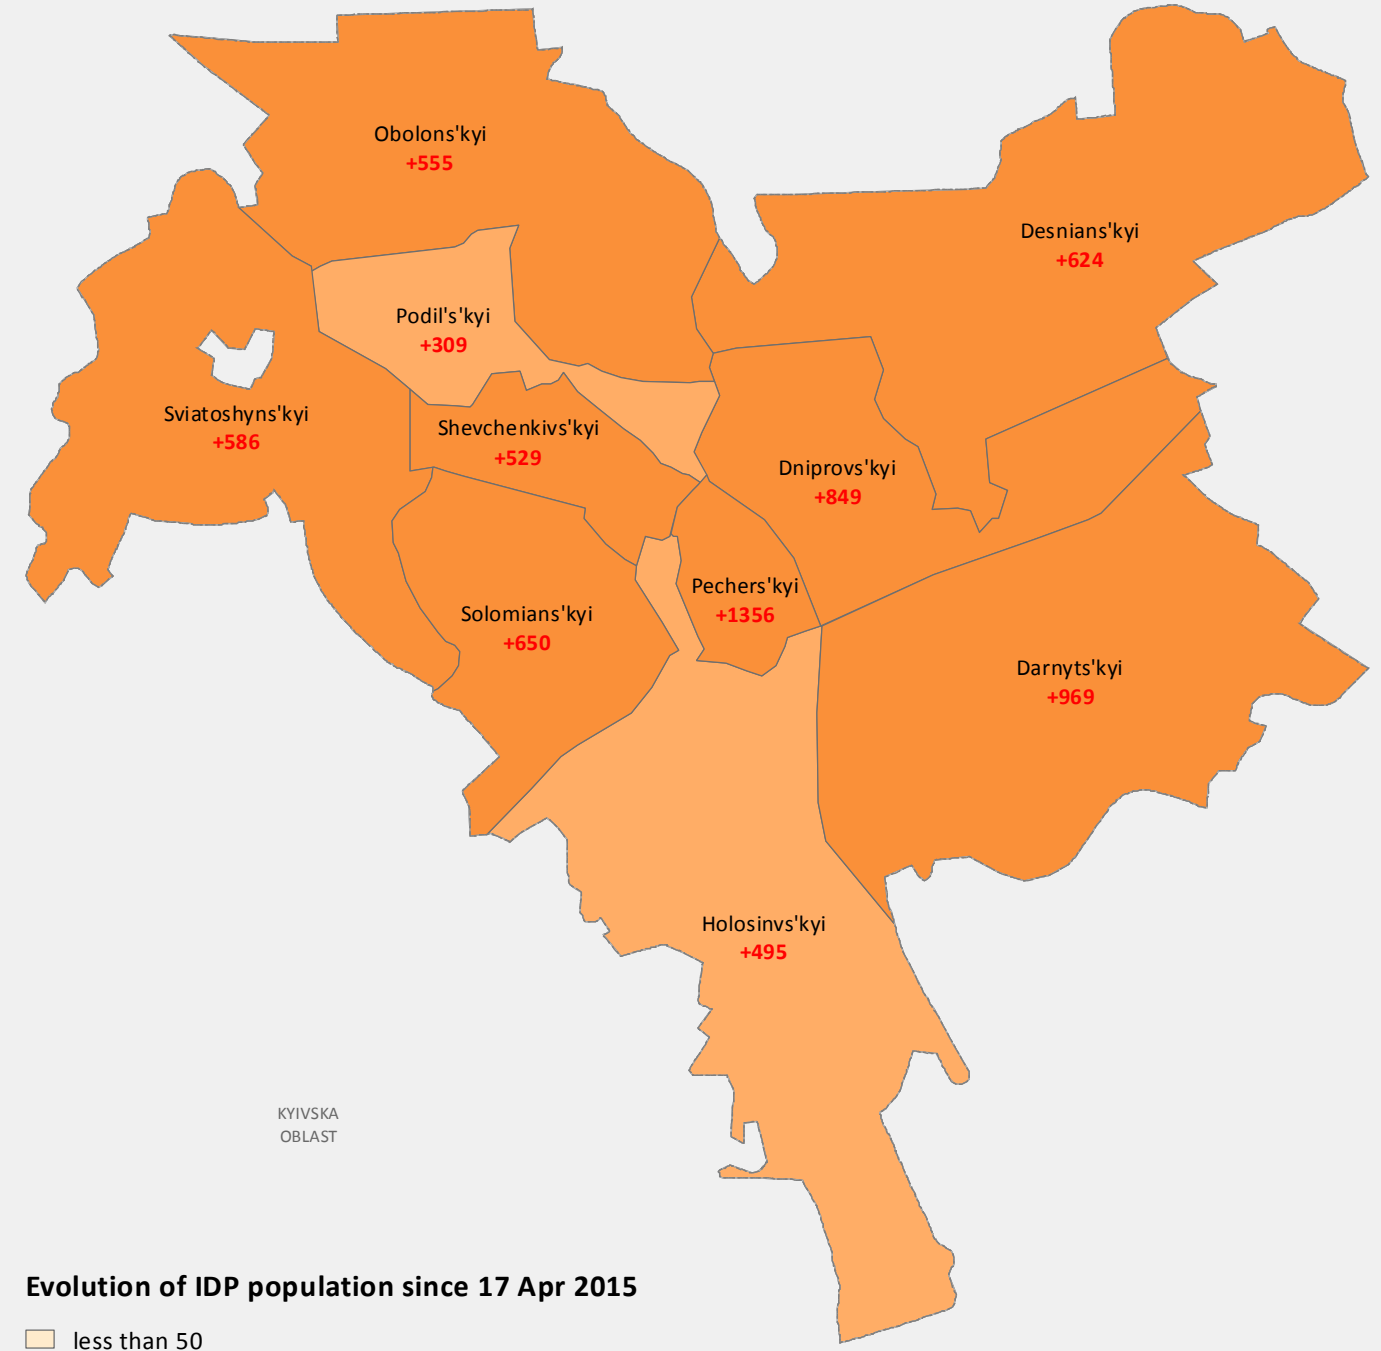

**Kyiv City total number of IDP : 93,760**

**Rate IDP / Total population (%)**

- less than 1 %
- 1 - 3 %
- 3 - 5 %
- 5 - 10 %
- 10 - 25 %
- more than 25 %

**0000** Total number of IDP

**Evolution of IDP population since 17 Apr 2015**

- less than 50
- 50 - 100
- 100 - 500
- 500 - 2500
- more than 2500