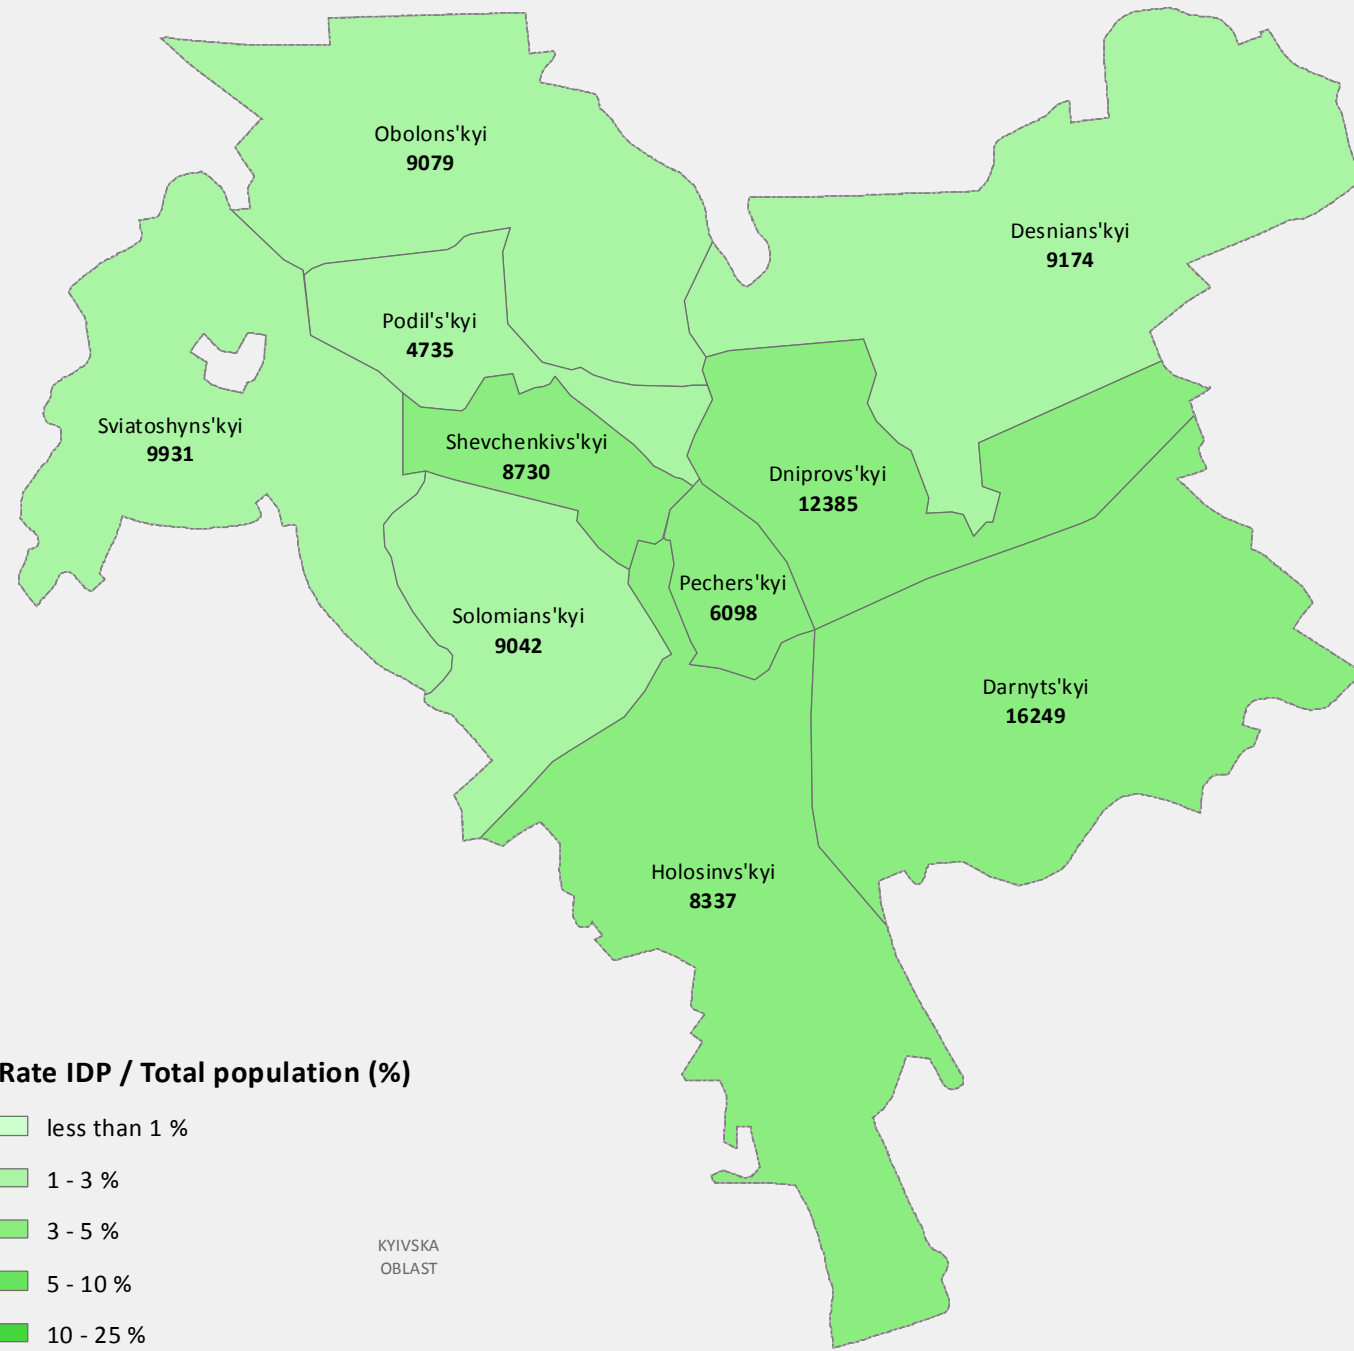

**Kyiv City total number of IDP : 93,760**

**Rate IDP / Total population (%)**

- less than 1 %
- 1 - 3 %
- 3 - 5 %
- 5 - 10 %
- 10 - 25 %
- more than 25 %

**0000** Total number of IDP

**Evolution of IDP population since 17 Apr 2015**

- less than 50
- 50 - 100
- 100 - 500
- 500 - 2500
- more than 2500