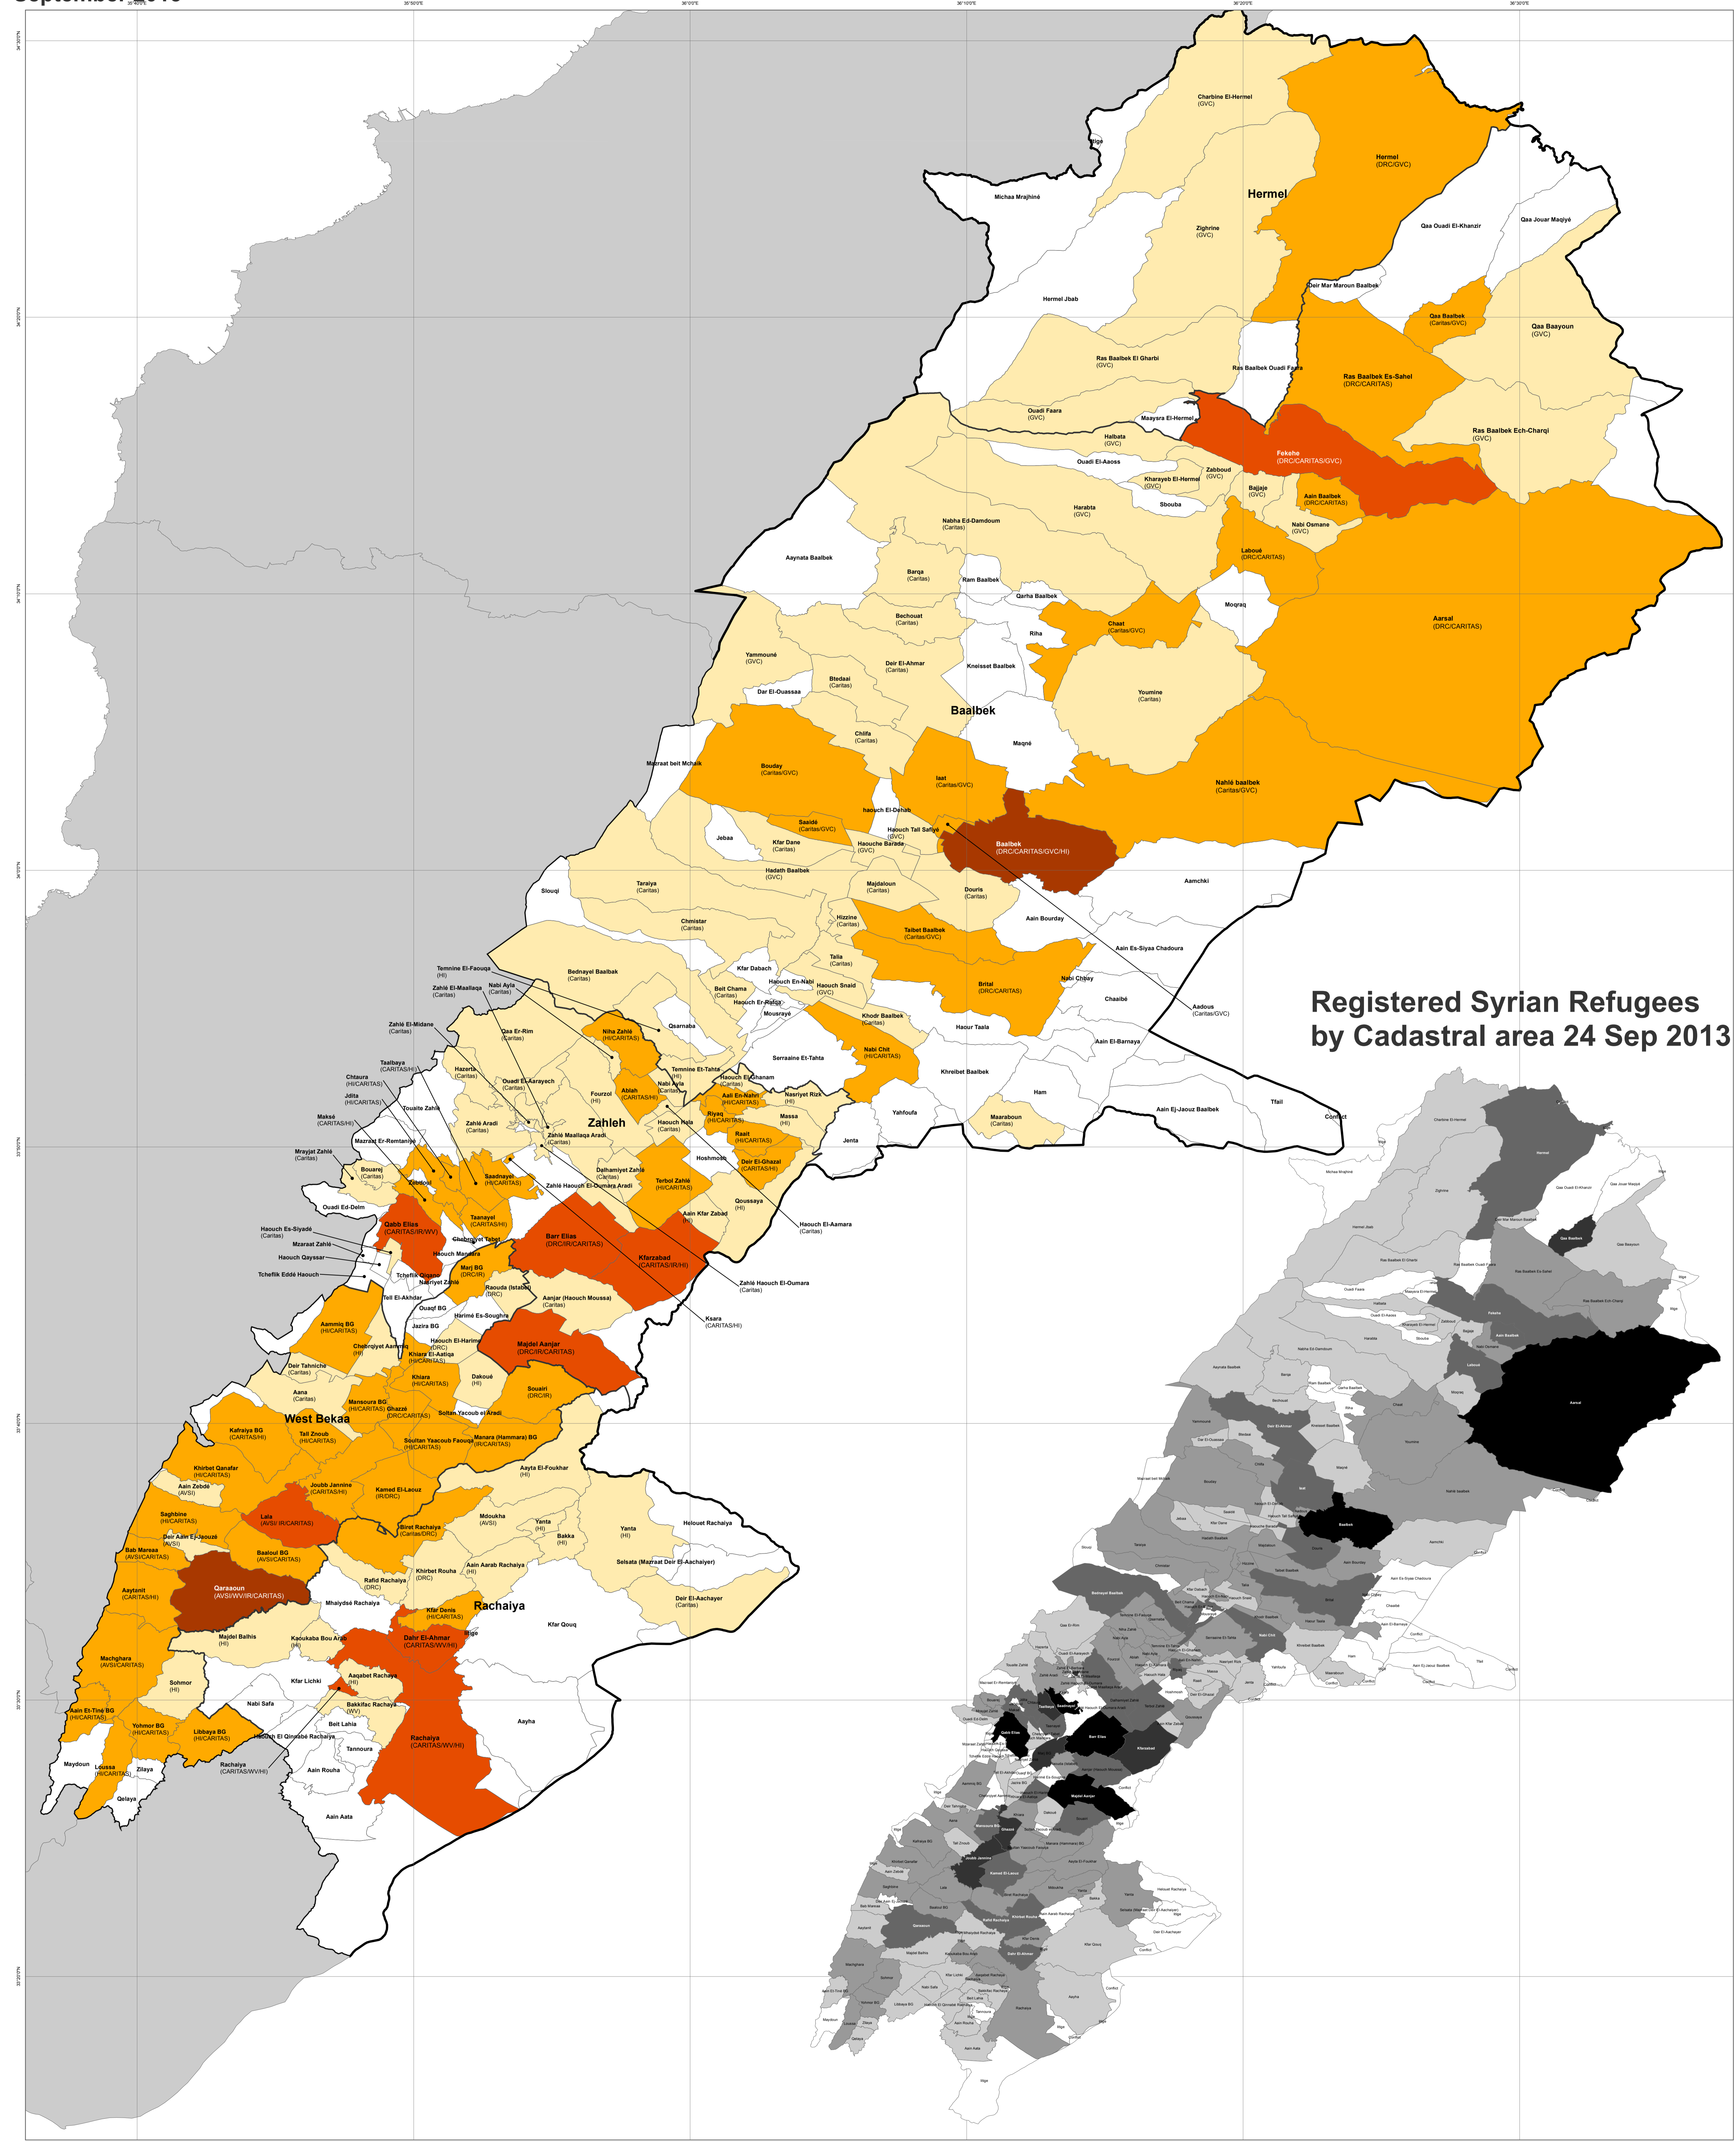

# SYRIA REFUGEE RESPONSE

## LEBANON Bekaa Governorate

### New Comers Partner Coordination Map

September 2013

**Registered Syrian Refugees by Cadastral area 24 Sep 2013**

**LOCATION DIAGRAM**

**Data Source:**  
 New comers Bekaa partners coordination and coverage map at cadastral level.  
 For more information and updates regarding refugee population figures, please contact Rana G. Ksaifi at [ksaifi@unhcr.org](mailto:ksaifi@unhcr.org)  
 For further information about the new comers programme please contact NFI Sector Coordinator - Charles Higgins at [higgins@unhcr.org](mailto:higgins@unhcr.org)  
 GIS & Mapping by UNHCR.  
 For more information about mapping, contact Jad Ghosn at [ghosn@unhcr.org](mailto:ghosn@unhcr.org) or Wali Ahadi at [ahadi@unhcr.org](mailto:ahadi@unhcr.org)

**Number of Organizations**

0
1
2
3
4

Governorate  
 District  
 Cadastral

**Registered Syrian Refugees as of 24 Sep 2013**

0
1 - 100
100 - 1,000
1,000 - 5,000
5,000 - 10,000
10,000 - 20,000

The boundaries, names and designations used in this map, do not imply official endorsement of the United Nations or UNHCR.  
 All data used in this map are the best available at the time of map production.  
 GIS & Mapping by UNHCR.  
 For more information about mapping, contact Jad Ghosn at [ghosn@unhcr.org](mailto:ghosn@unhcr.org) or Wali Ahadi at [ahadi@unhcr.org](mailto:ahadi@unhcr.org)  
 Map Production Date: 10 Oct 2013  
 Preferable Print size A1