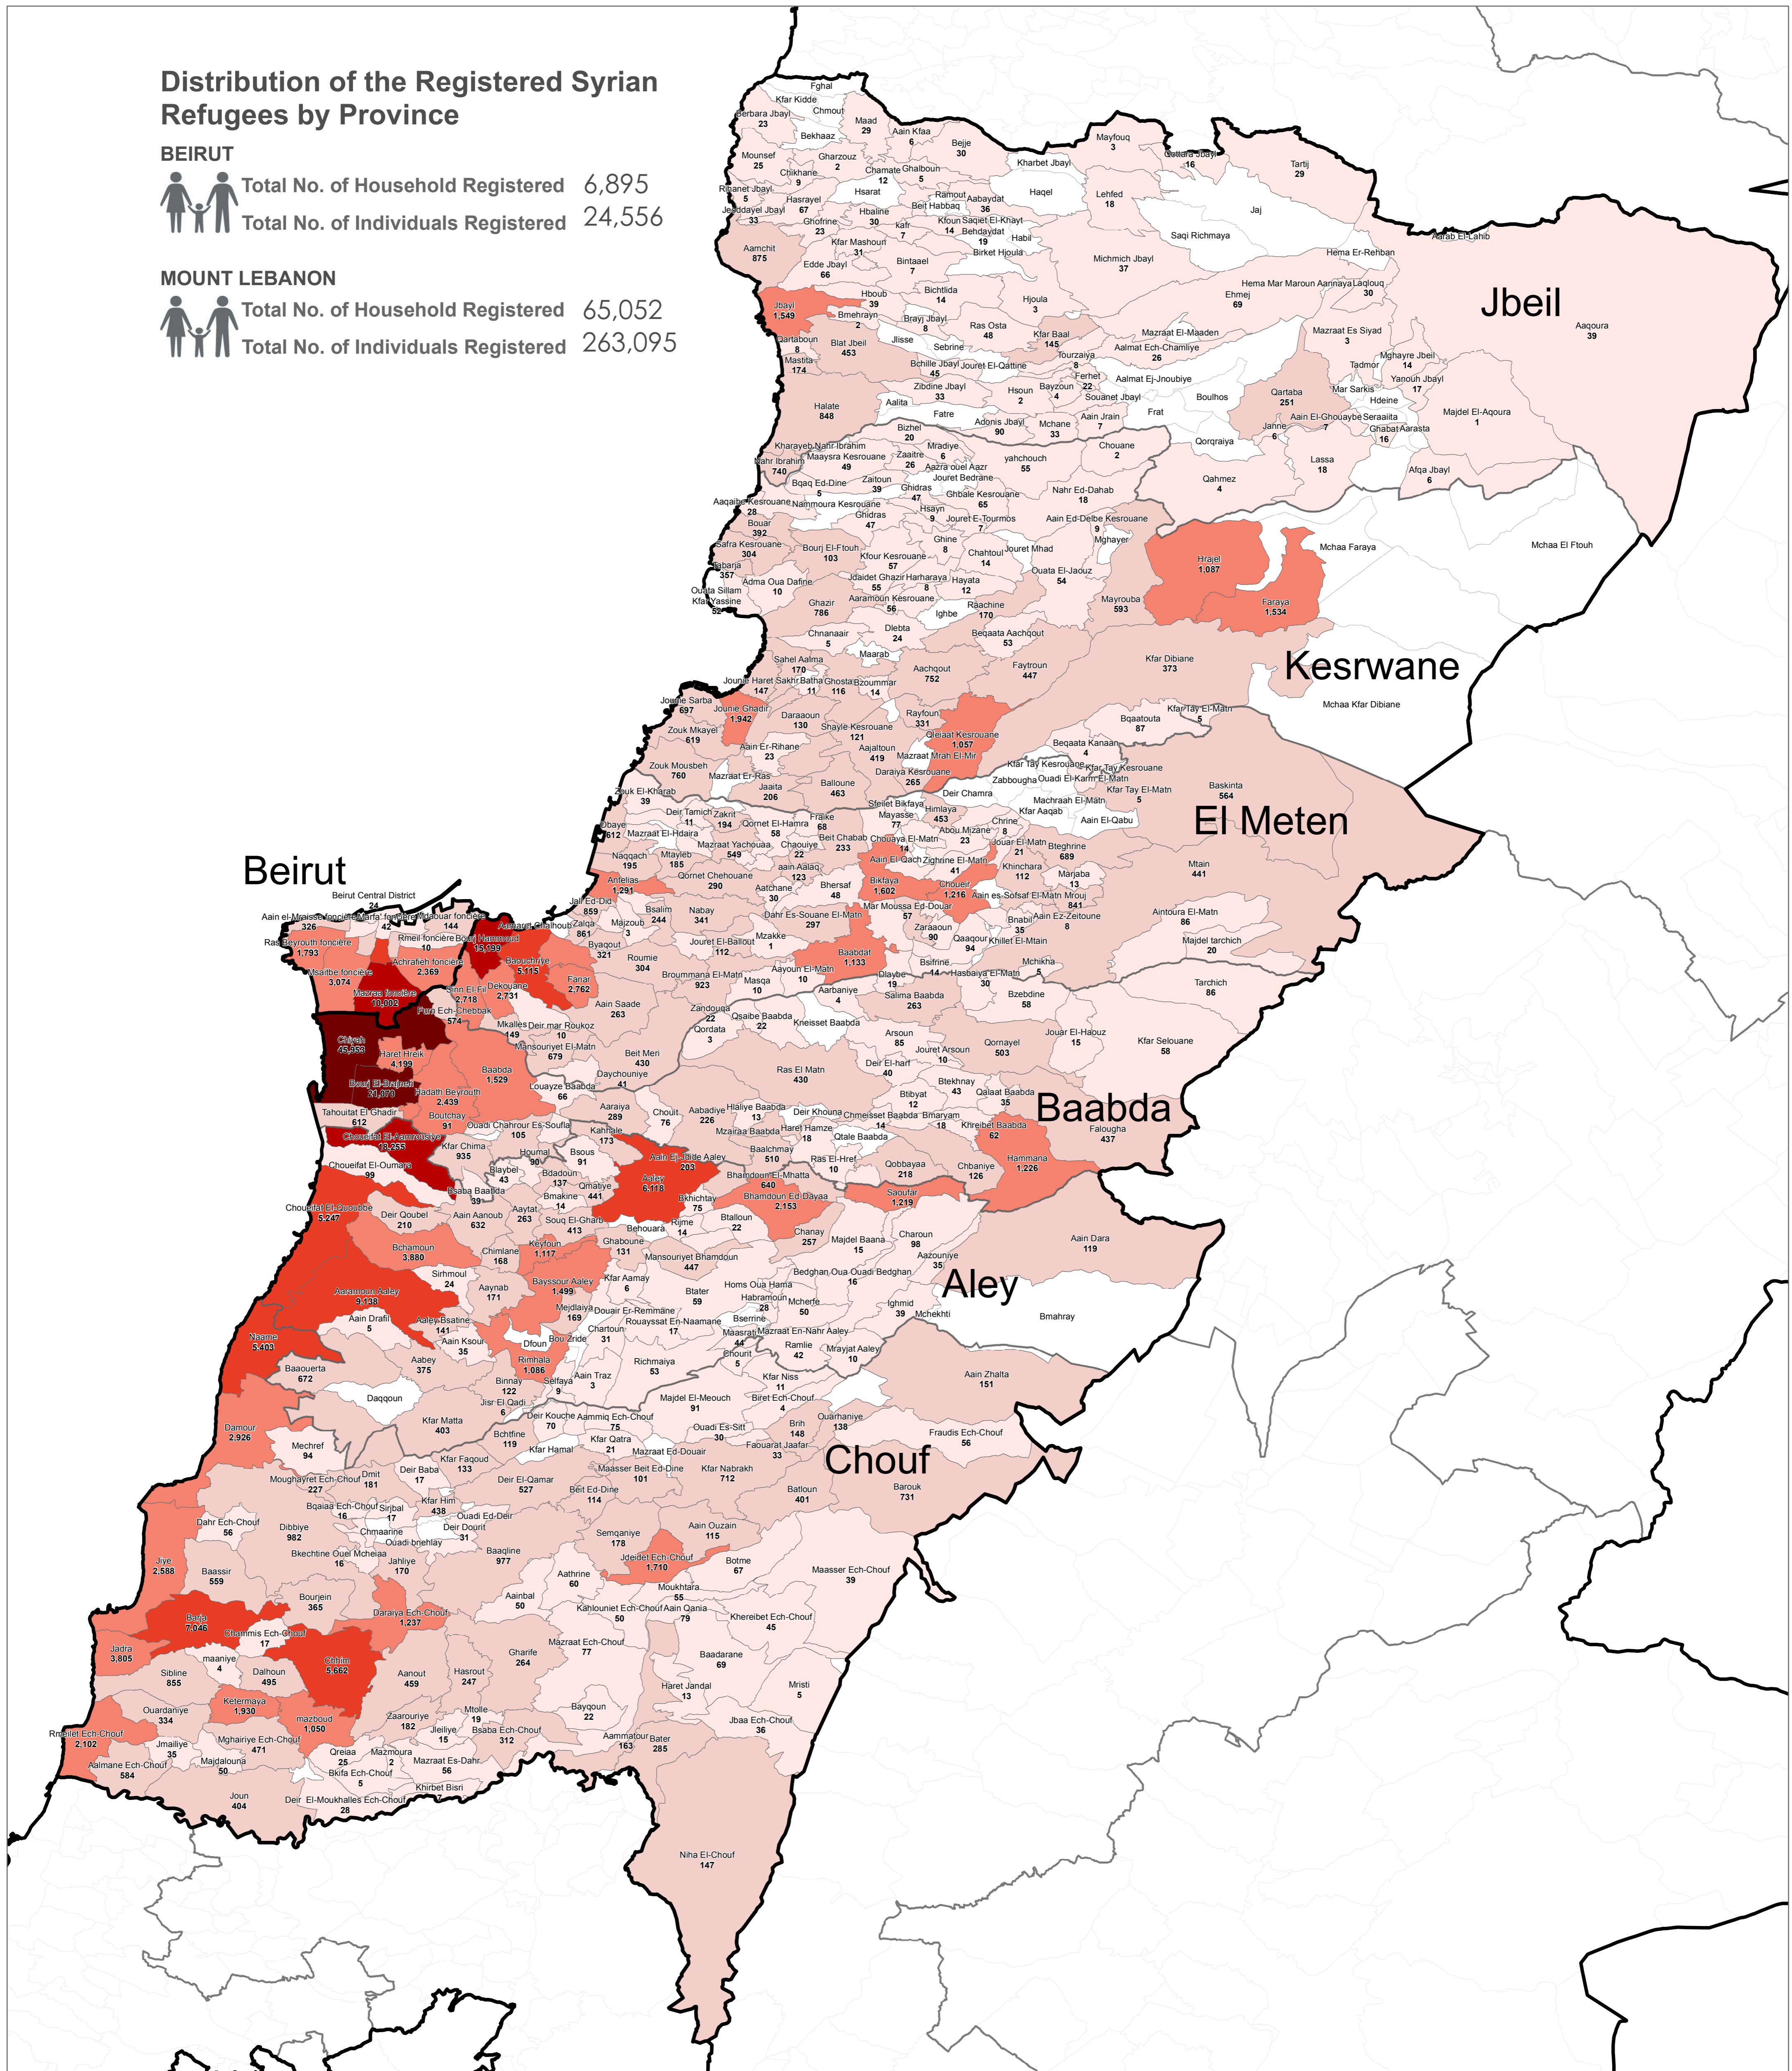

Distribution of the Registered Syrian Refugees by Province

BEIRUT

Total No. of Household Registered 6,895
Total No. of Individuals Registered 24,556

MOUNT LEBANON

Total No. of Household Registered 65,052
Total No. of Individuals Registered 263,095