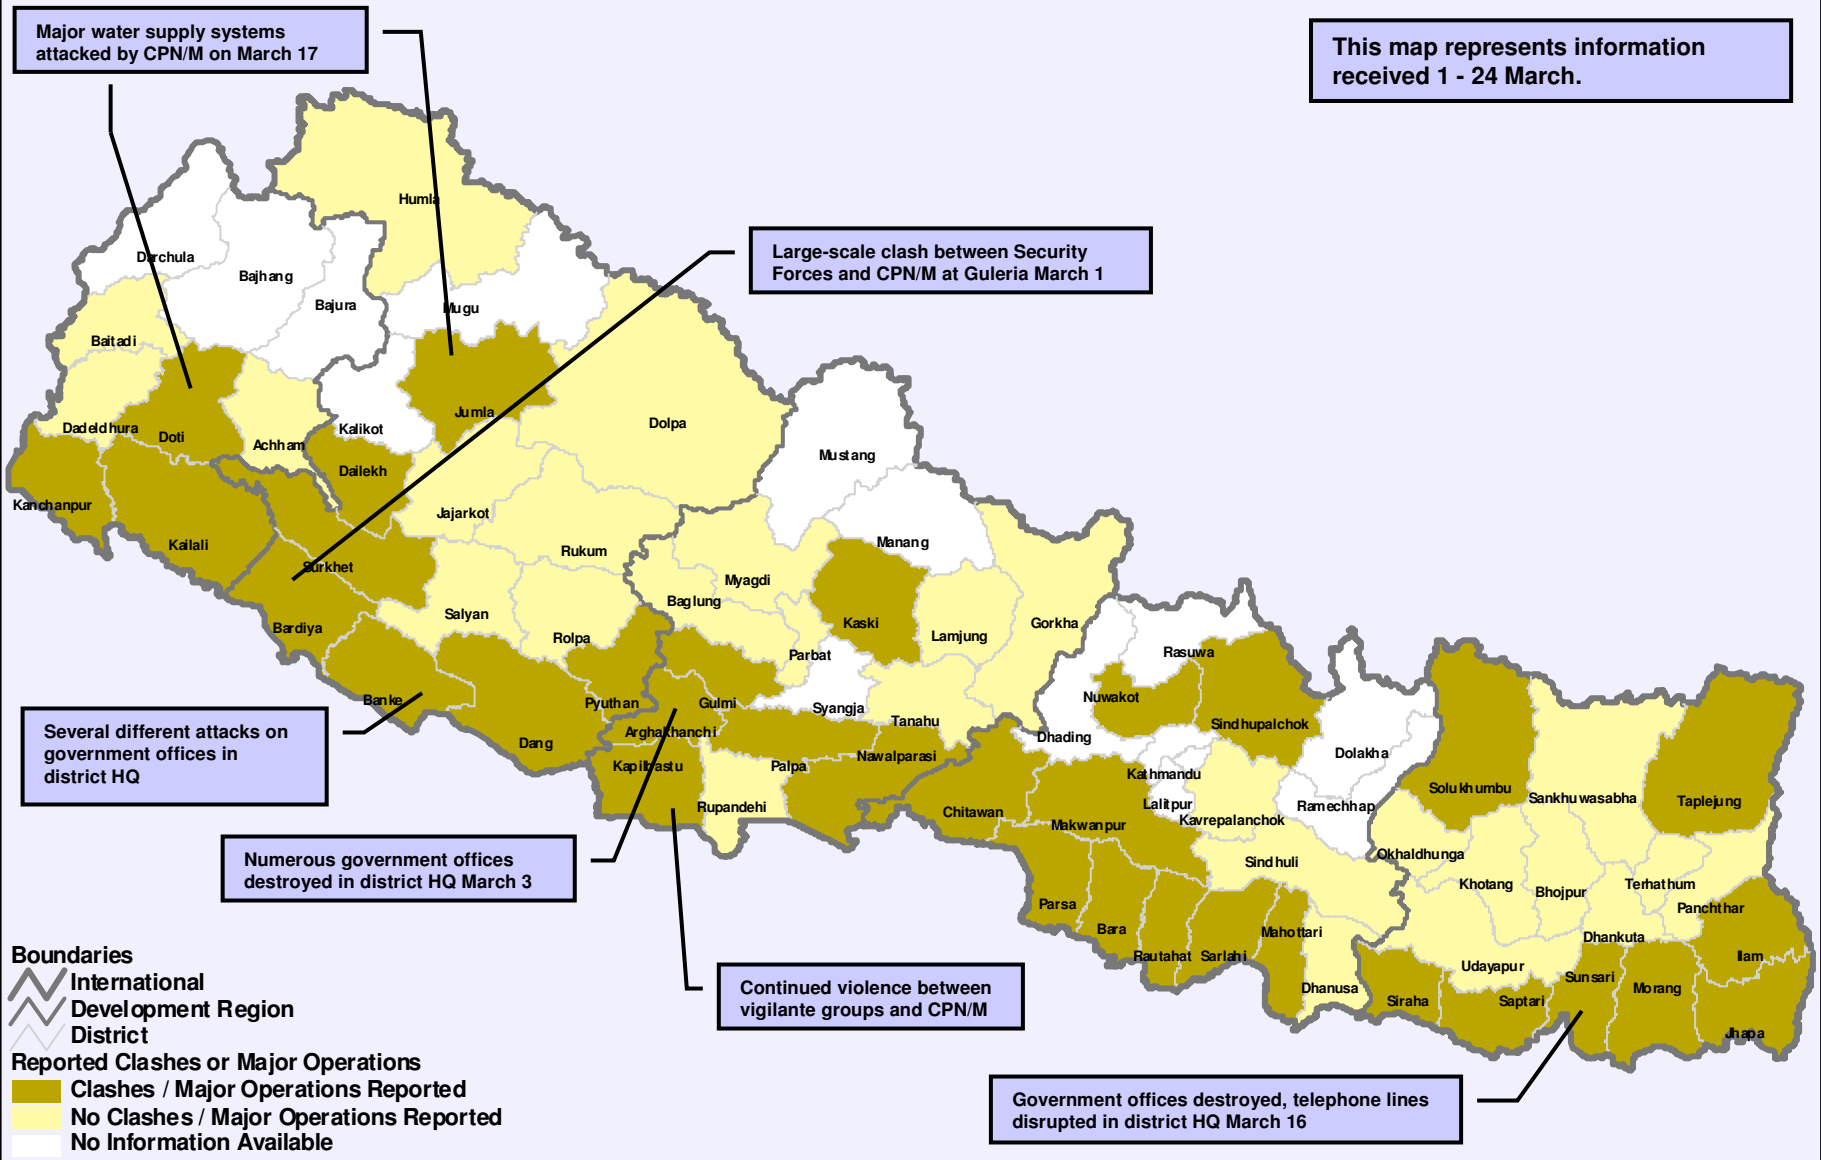

# NEPAL Reported Clashes or Major Operations by Security Forces or CPN/M (1 – 24 March 2005)

<p>United Nations Coordination Unit (UNCU/OCHA) United Nations, Nepal</p>	<p>Last Updated March 24, 2005</p>	<p>50 0 50 100 Kilometers</p>	
---	--	-------------------------------	--

Data Source: International and Domestic Media, and Field Reports from UN Agencies, Donors and INGO's

Base Map Source: LGP/PDDP