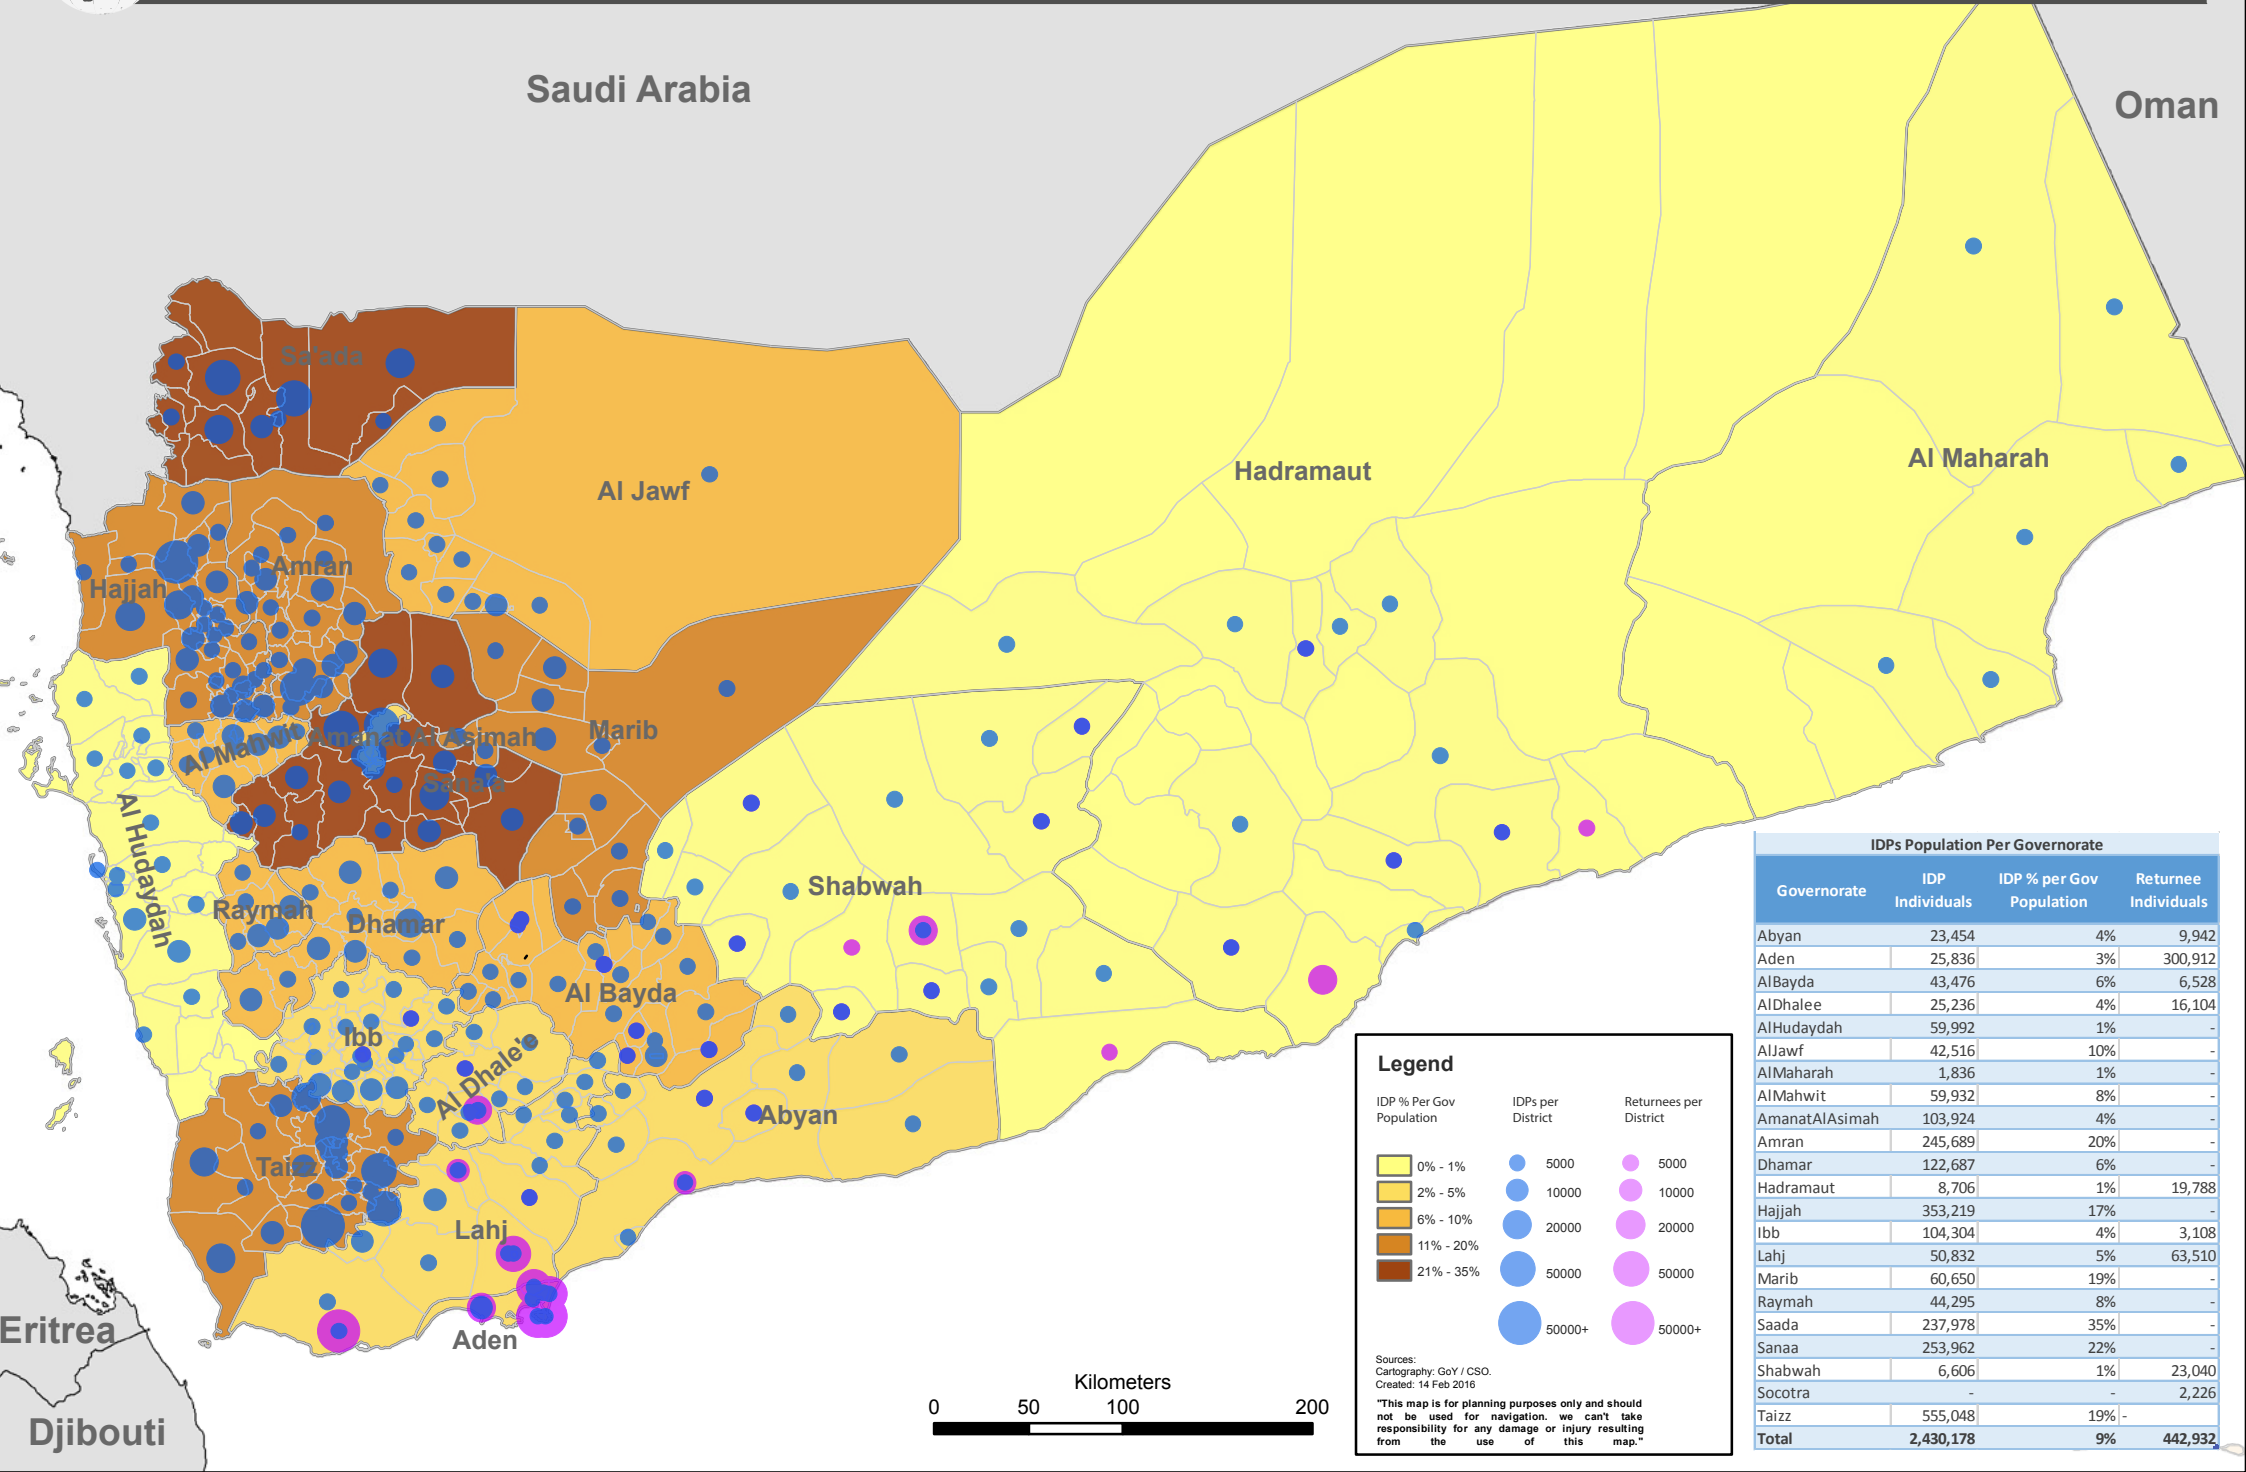

Task Force on Population Movement 7th Report, 15th February 2016

IDPs Population Per Governorate			
Governorate	IDP Individuals	IDP % per Gov Population	Returnee Individuals
Abyan	23,454	4%	9,942
Aden	25,836	3%	300,912
AlBayda	43,476	6%	6,528
AlDhalee	25,236	4%	16,104
AlHudaydah	59,992	1%	-
AlJawf	42,516	10%	-
AlMaharah	1,836	1%	-
AlMahwit	59,932	8%	-
AmanatAlAsimah	103,924	4%	-
Amran	245,689	20%	-
Dhamar	122,687	6%	-
Hadramaut	8,706	1%	19,788
Hajjah	353,219	17%	-
Ibb	104,304	4%	3,108
Lahj	50,832	5%	63,510
Marib	60,650	19%	-
Raymah	44,295	8%	-
Saada	237,978	35%	-
Sanaa	253,962	22%	-
Shabwah	6,606	1%	23,040
Socotra	-	-	2,226
Taizz	555,048	19%	-
Total	2,430,178	9%	442,932

Legend

IDP % Per Gov Population	IDPs per District	Returnees per District
0% - 1%	5000	5000
2% - 5%	10000	10000
6% - 10%	20000	20000
11% - 20%	50000	50000
21% - 35%	50000+	50000+

Sources:
Cartography: GoY / CSO.
Created: 14 Feb 2016

This map is for planning purposes only and should not be used for navigation. we can't take responsibility for any damage or injury resulting from the use of this map.