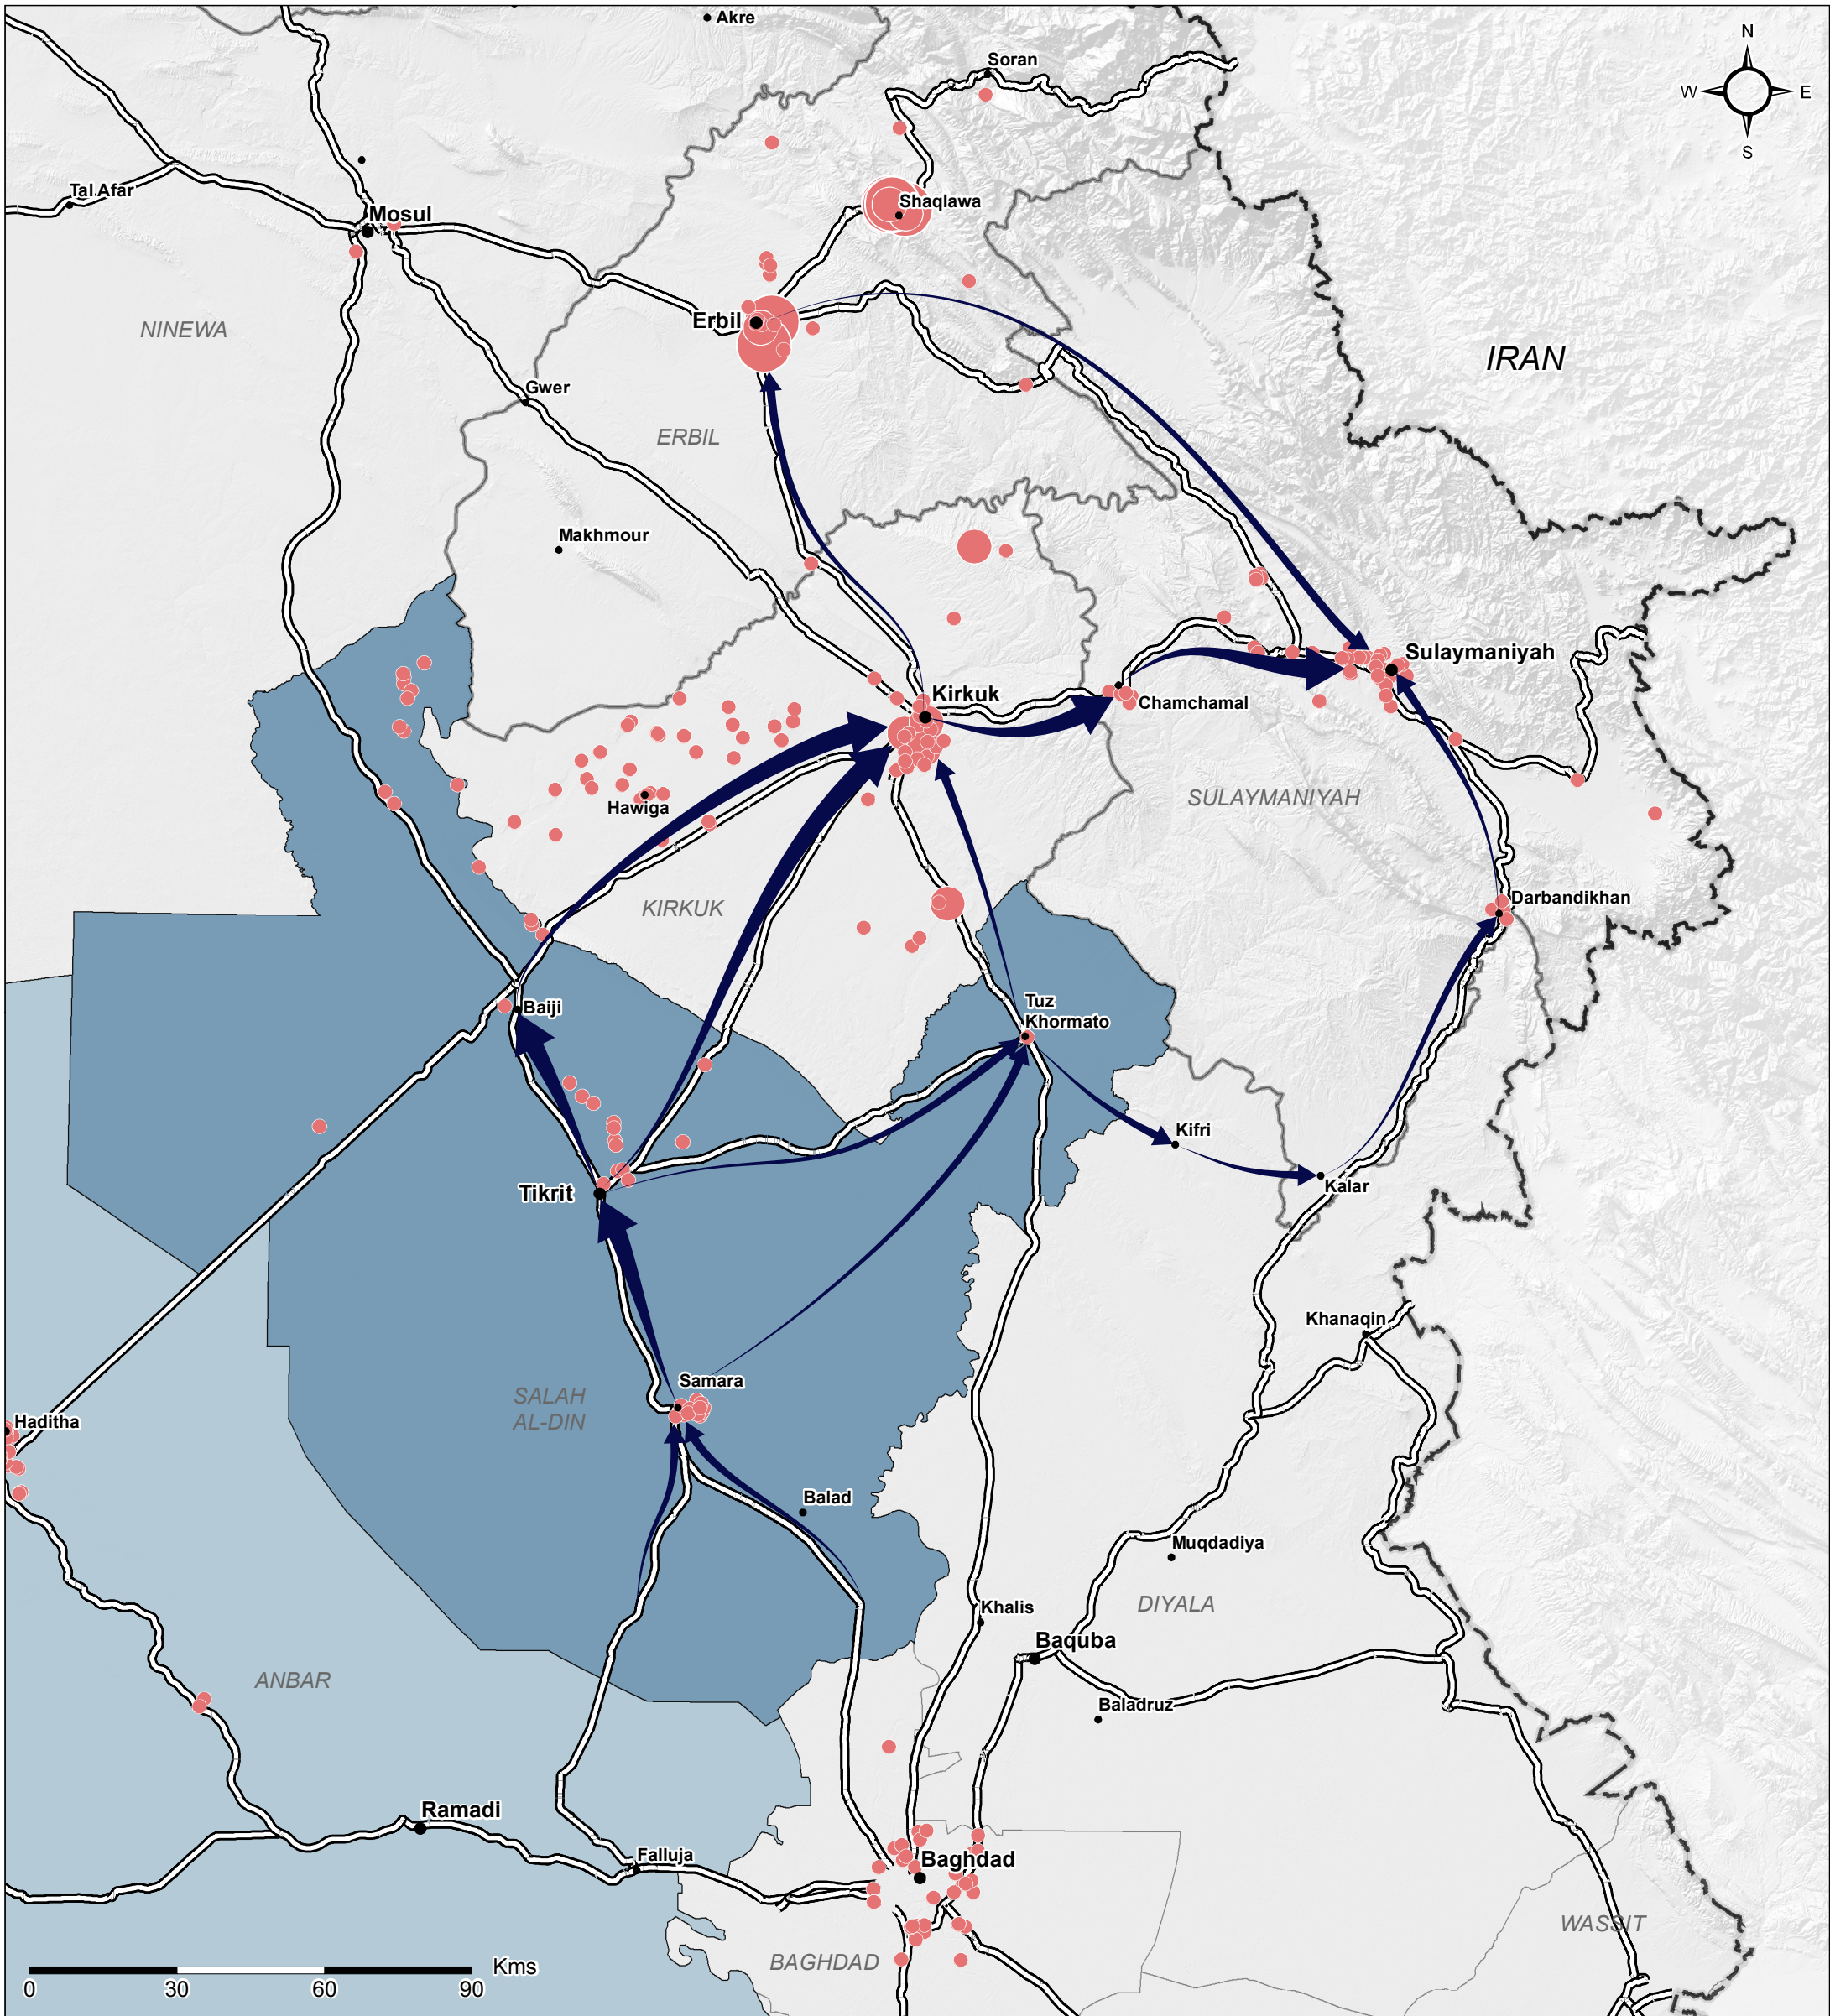

IRAQ - IDP Crisis

Reported movement of IDPs from Salah Al Din to KRI

For humanitarian purpose only
Production date : 22 September 2014

Data sources:
Displacement Routes:
REACH participatory mapping sessions
IPD Location and AOO: IOM DTM
Admin level: OCHA COD
File: IRQ_MAP_IDP_SalahAlDinOrigin_RoutesToKRI_22Sep2014
Contact: iraq@reach-initiative.org

Note: Data, designations and boundaries contained on this map are not warranted to error-free and do not imply acceptance by the REACH partners, associated, donors mentioned on this map. For Humanitarian purposes only.

Reported Area of Origin IDPs in Salah Al Din (# of families by governorate)

Reported Location IDPs from Salah Al Din (# of families)

Main routes taken by IDPs from Salah al Din on the way to KRI

Alternative routes taken by IDPs from Salah al Din on the way to KRI

Governorate capital

Other cities