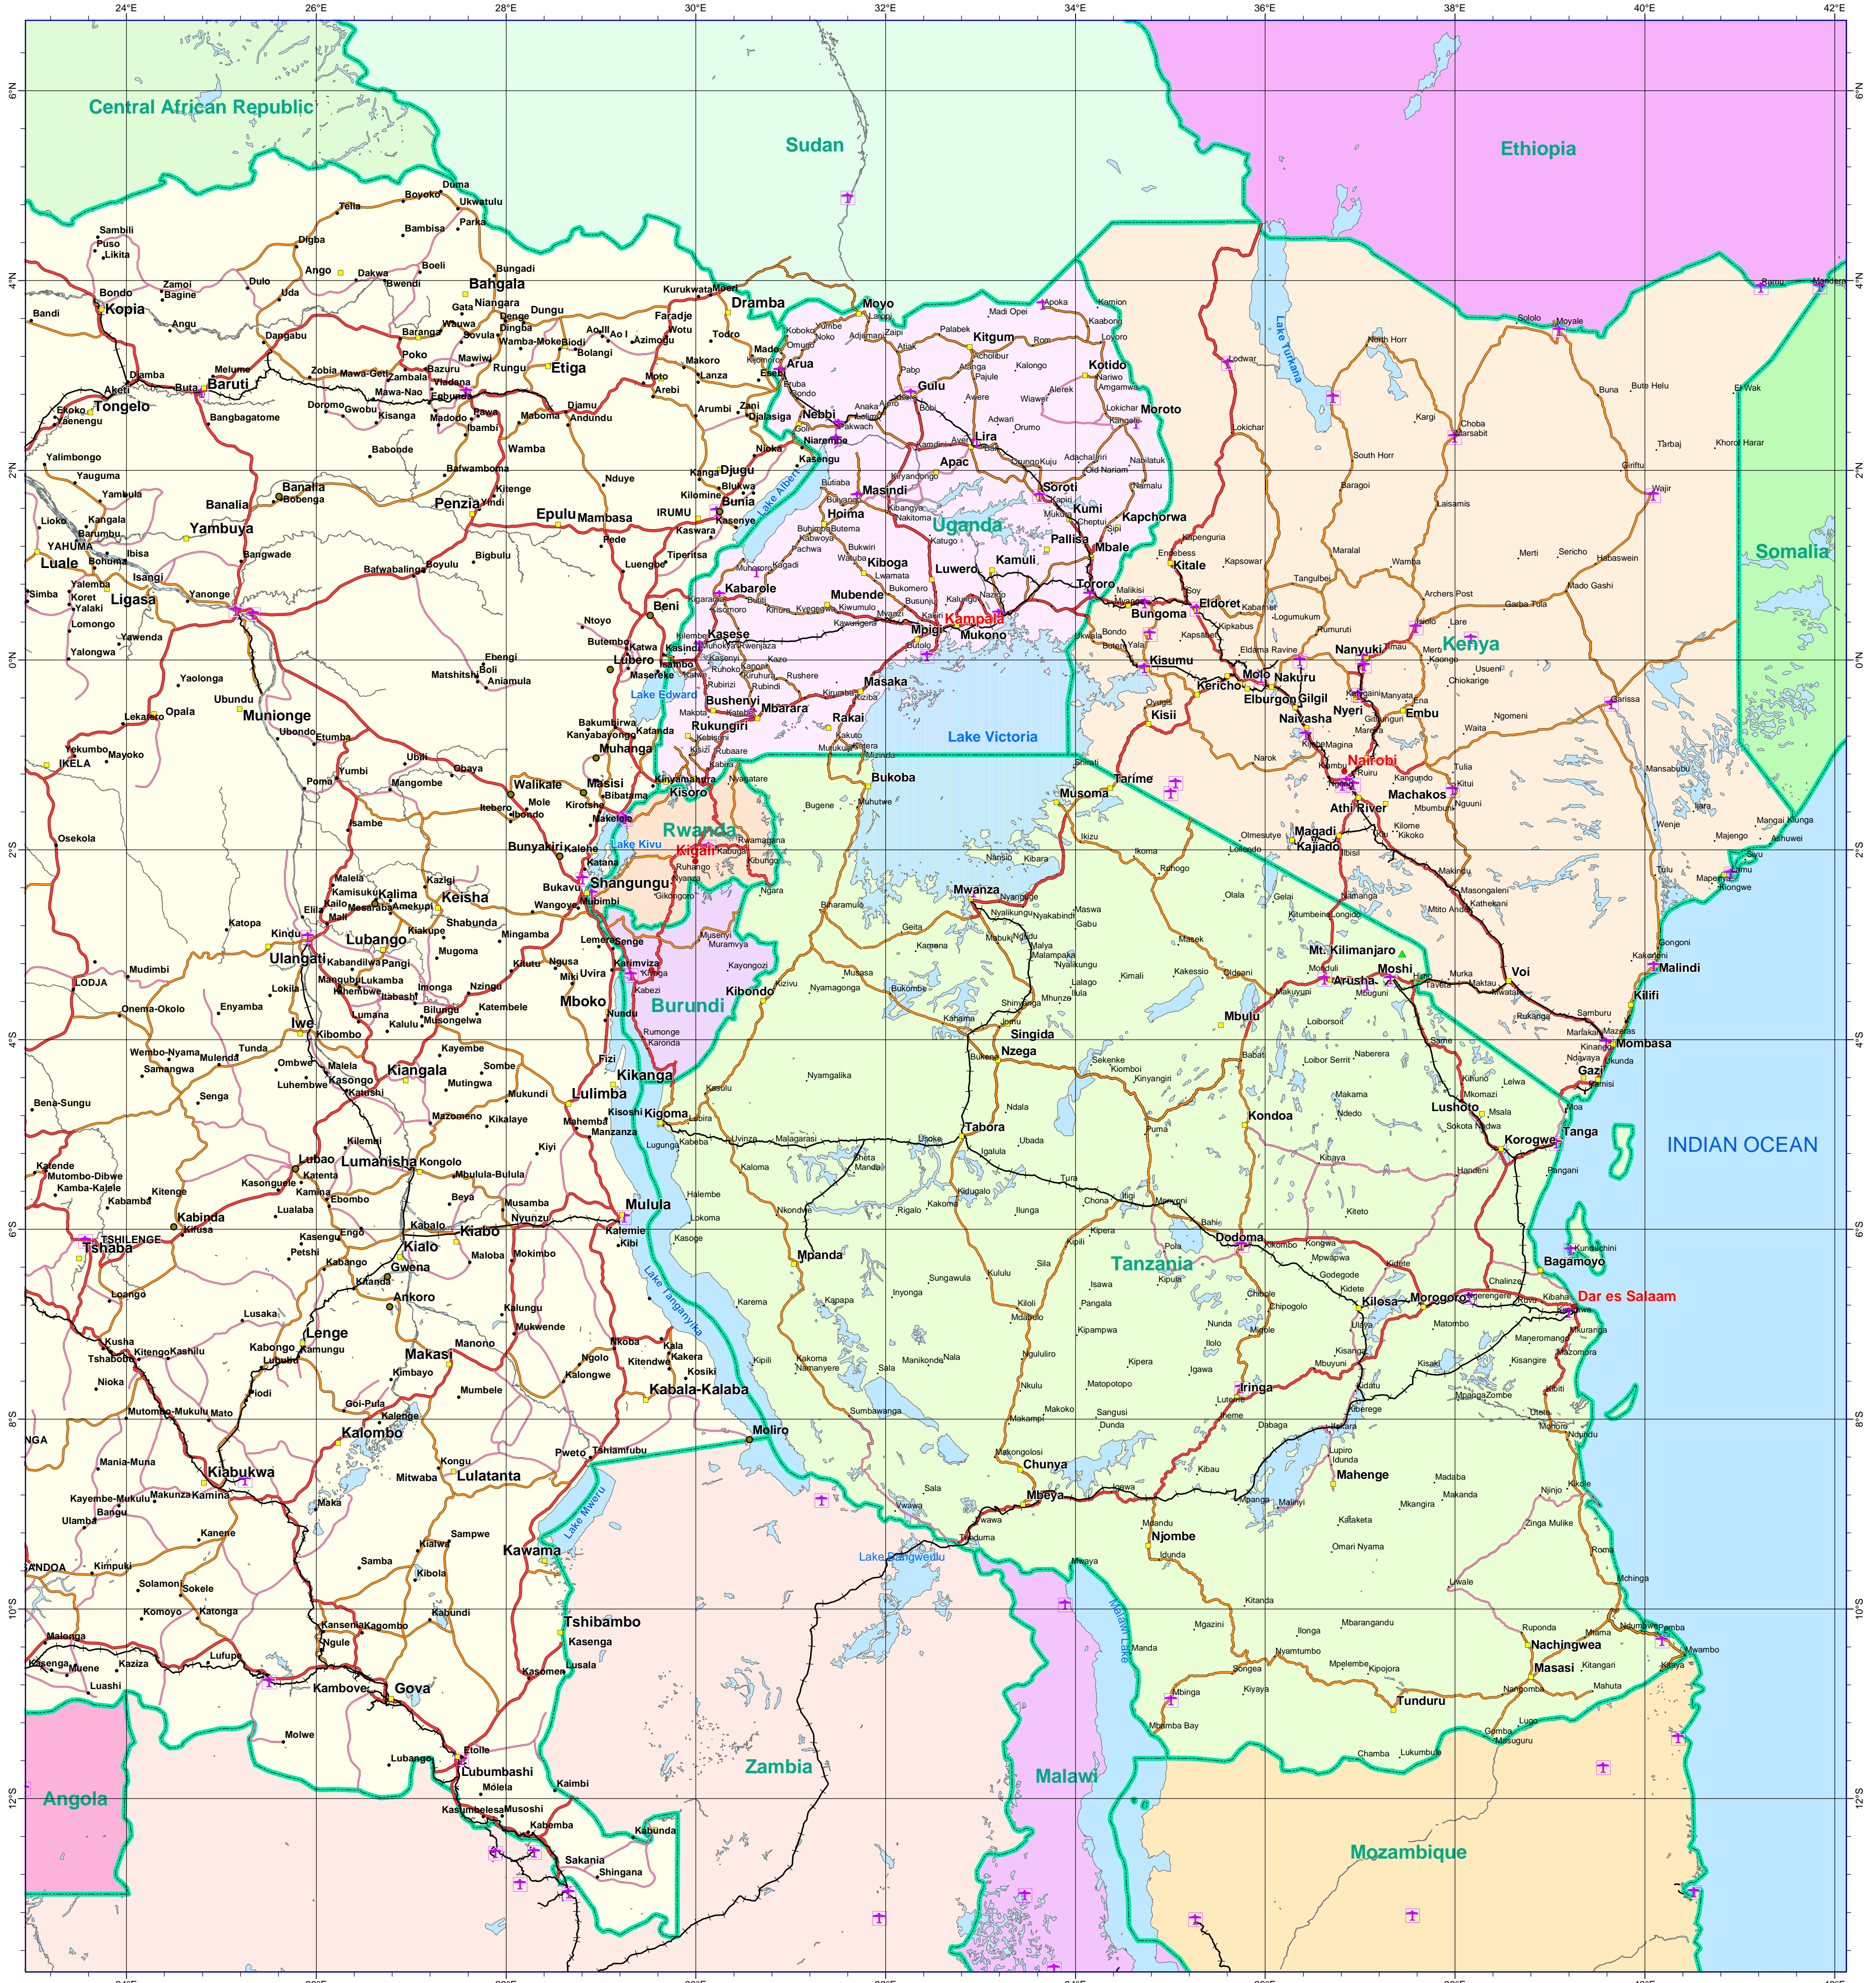

TRANSPORTATION MAP GREAT LAKES REGION

GREAT LAKES REGION
AFRICA

Map No. Wm. 103
GIS UNIT, MONUC

Legend

- Capital Cities
- Important Places
- Localities
- ✈ Airport
- ✈ Airstrip
- Main Roads
- Secondary Roads
- Other Roads
- Railways
- International Boundaries
- Hydrography
- Milob_sites_june_03

TRANSPORTATION MAP - GREAT LAKES REGION

Source : - USGS Digital atlas, UGANDA Traveller's Map and MICHELIN Map
- DATUM WGS 84
Updated and compiled by MONUC GIS Unit-Kinshasa.

Any comments regarding this map
please contact GIS UNIT GROUP

Date: 8 July 2003

1:4,000,000