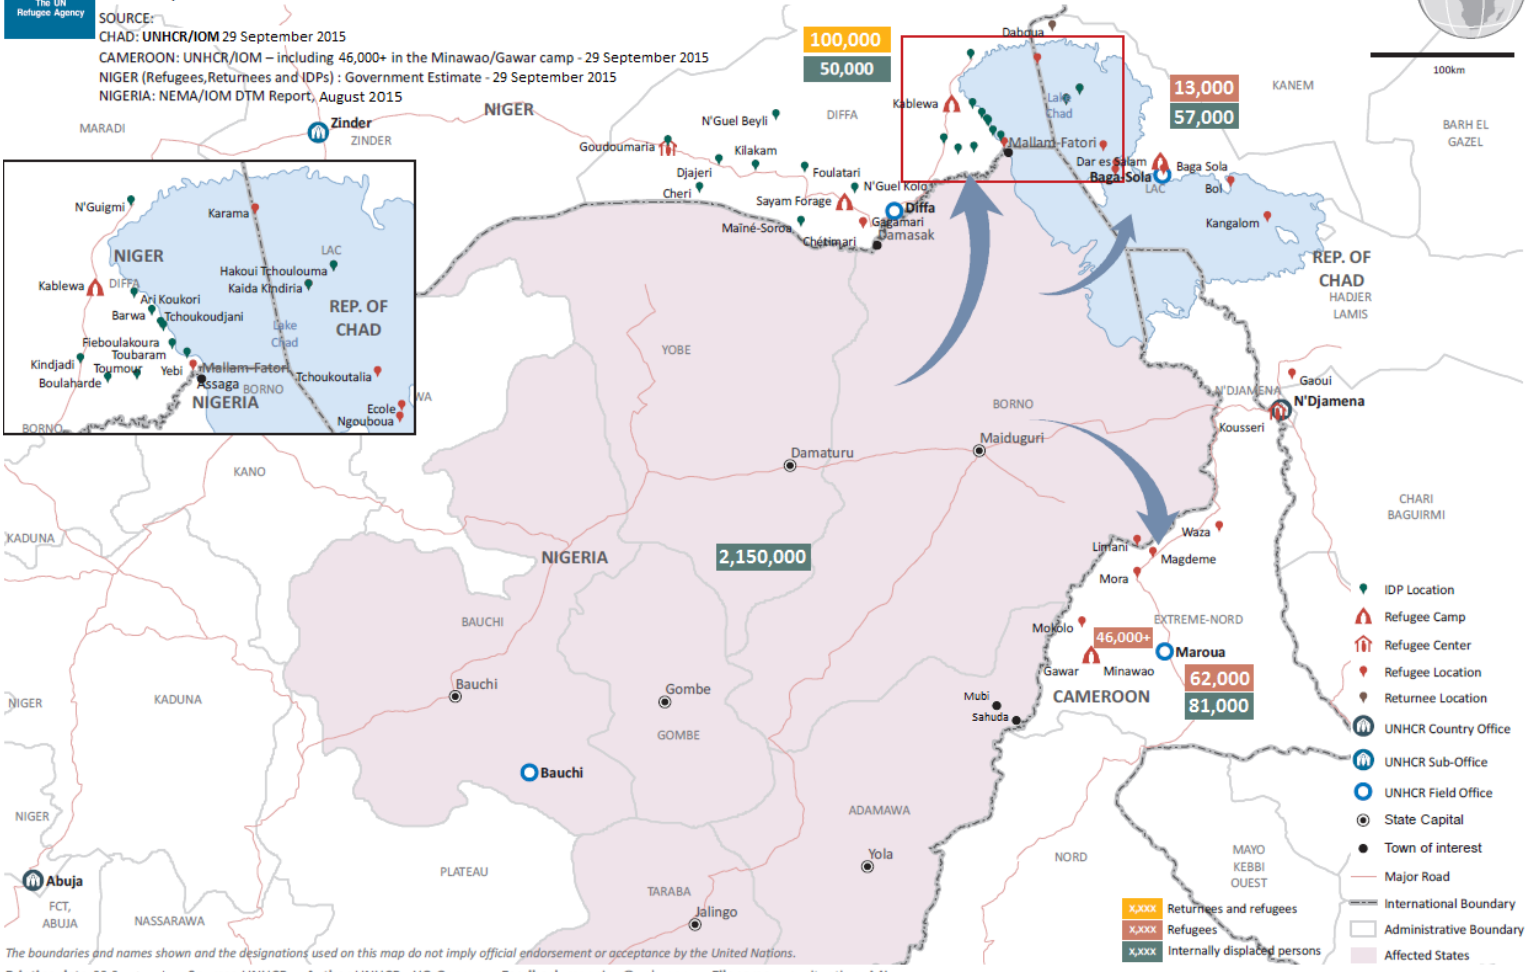

Nigeria Situation: Operational context map

29 September

SOURCE:
CHAD: UNHCR/IOM 29 September 2015
CAMEROON: UNHCR/IOM – including 46,000+ in the Minawao/Gawar camp - 29 September 2015
NIGER (Refugees, Returnees and IDPs) : Government Estimate - 29 September 2015
NIGERIA: NEMA/IOM DTM Report, August 2015

100km

The boundaries and names shown and the designations used on this map do not imply official endorsement or acceptance by the United Nations.
Printing date: 29 September Sources: UNHCR Author: UNHCR - HQ Geneva Feedback: mapping@unhcr.org Filename: nga_situation_A4L