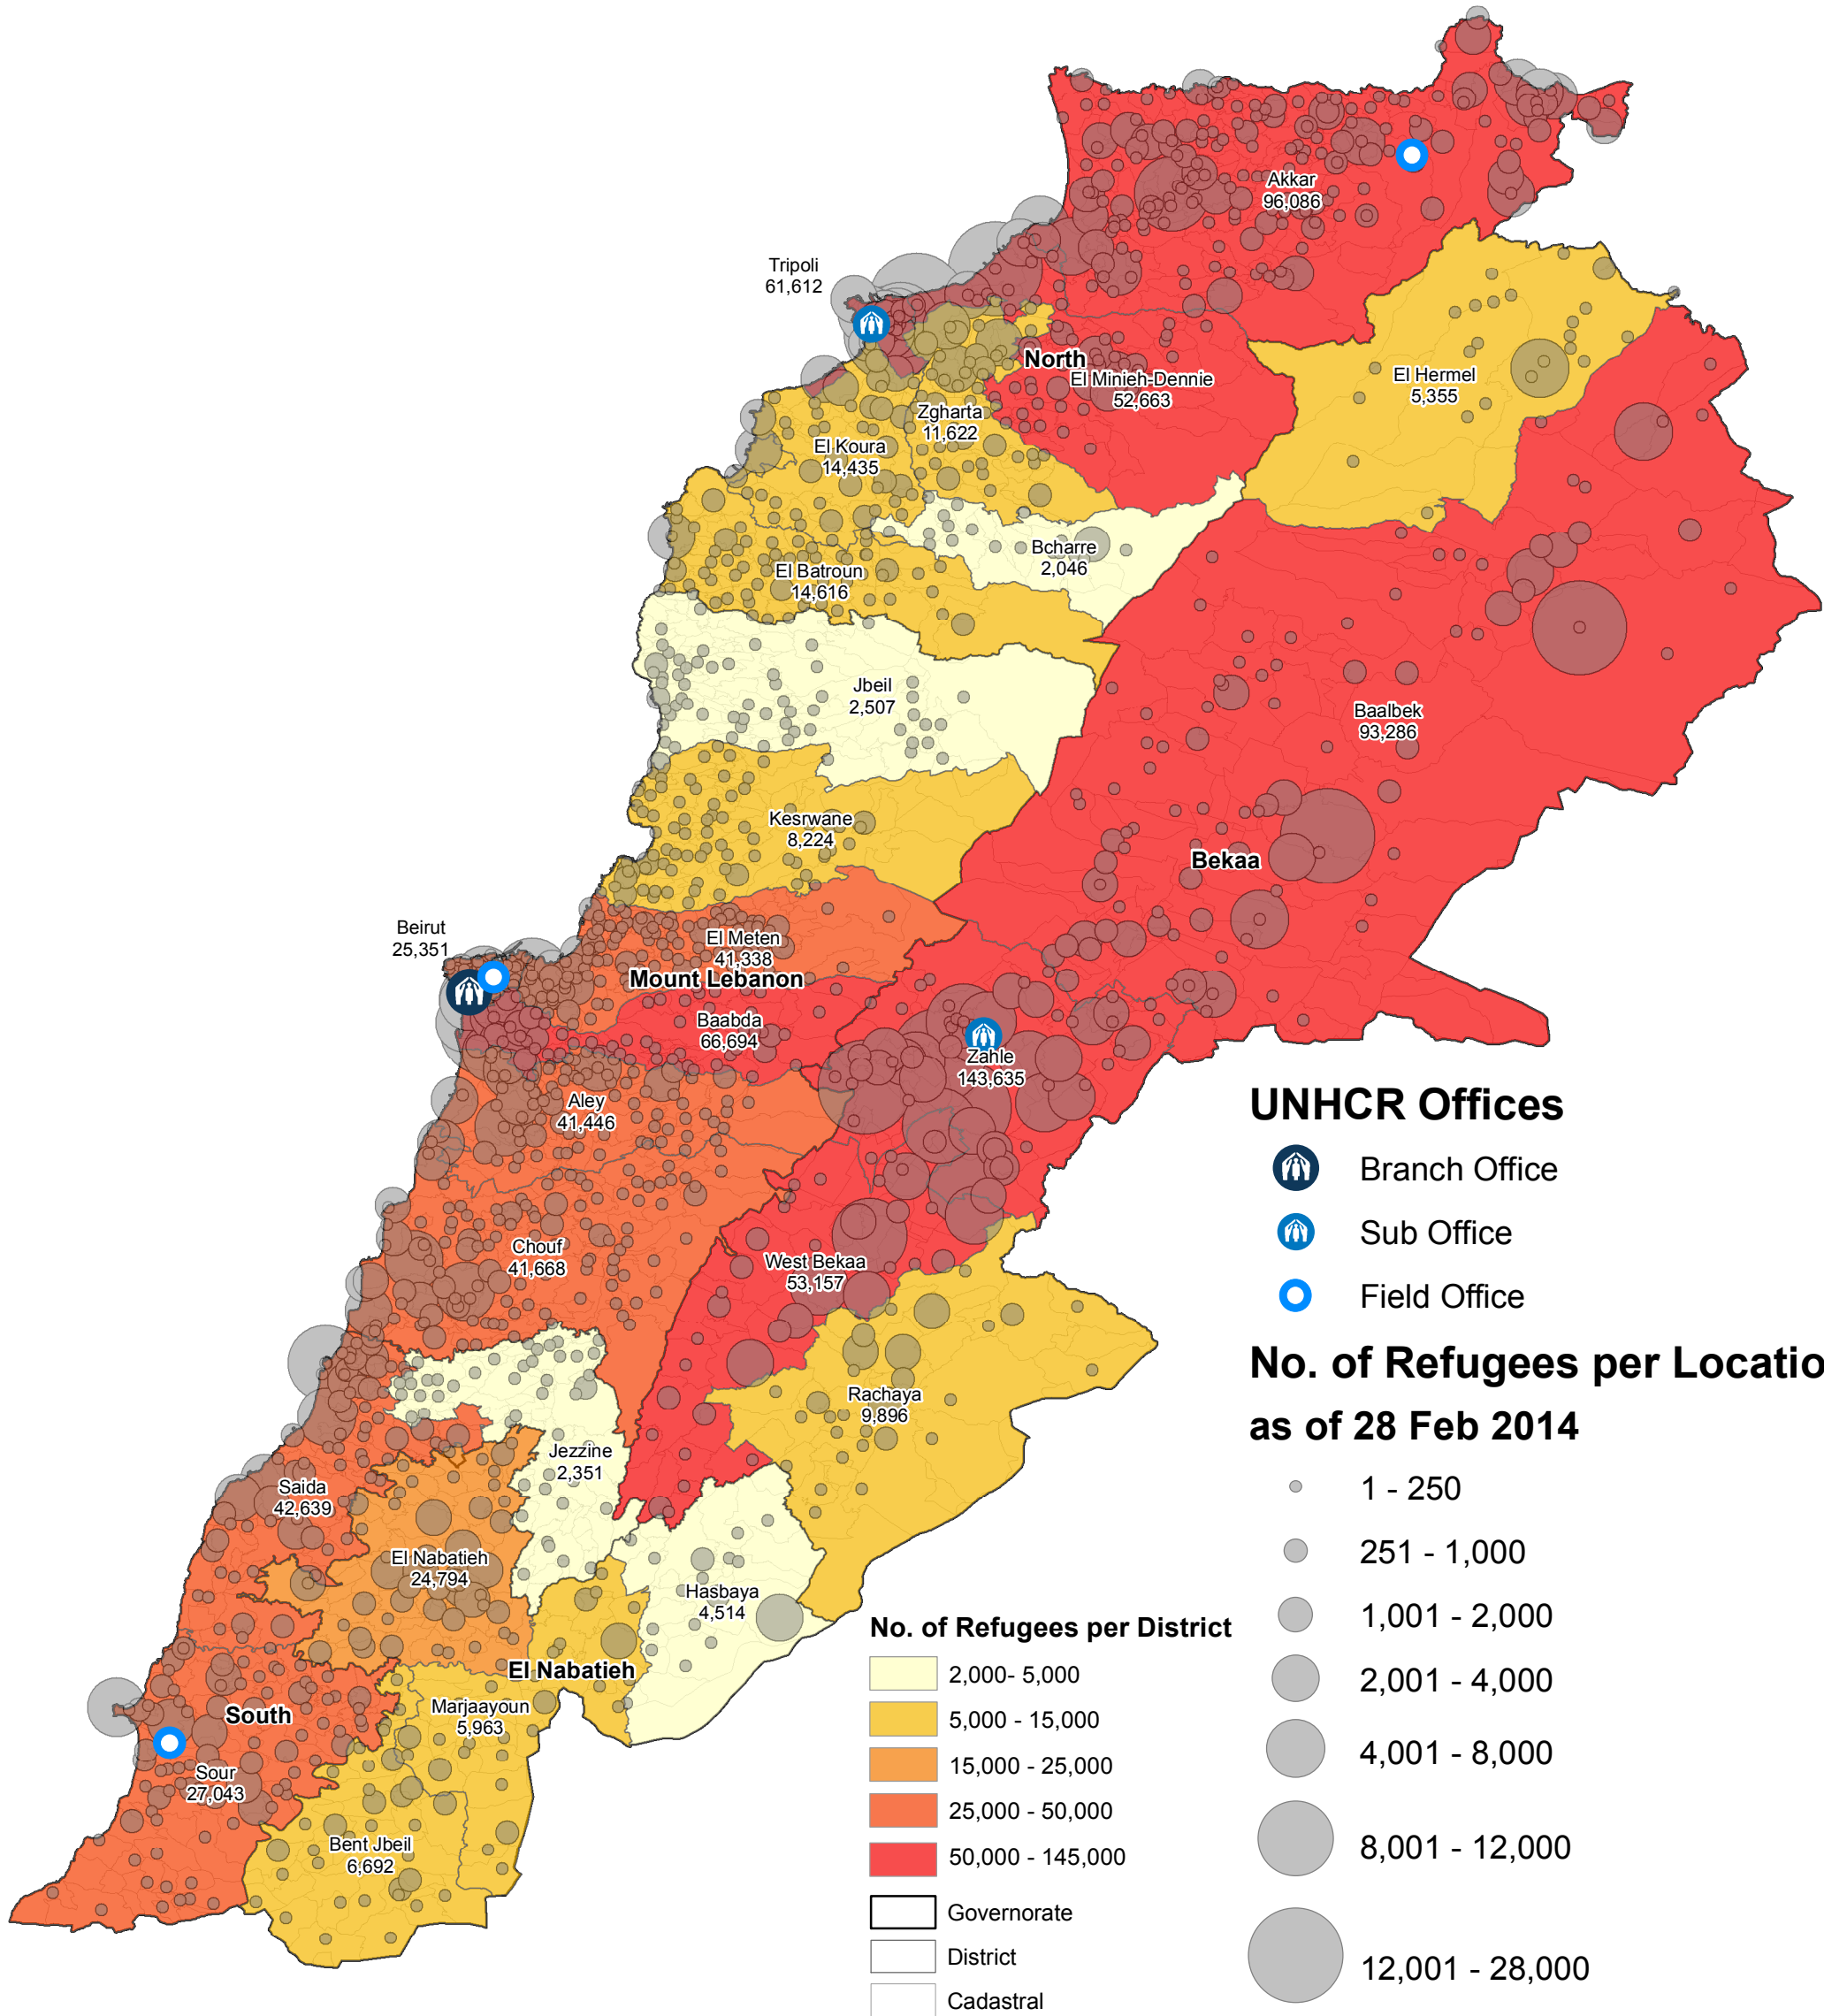

SYRIA REFUGEE RESPONSE

LEBANON Syrian Refugees Registered as of 28 February 2014

UNHCR Lebanon - Beirut
Country Office

Total No. of Refugees **945,461**
 Refugees Registered **899,633**
 Refugees Awaiting **45,828**

UNHCR Offices

- Branch Office
- Sub Office
- Field Office

No. of Refugees per Location as of 28 Feb 2014

- 1 - 250
- 251 - 1,000
- 1,001 - 2,000
- 2,001 - 4,000
- 4,001 - 8,000
- 8,001 - 12,000
- 12,001 - 28,000

No. of Refugees per District

- 2,000 - 5,000
- 5,000 - 15,000
- 15,000 - 25,000
- 25,000 - 50,000
- 50,000 - 145,000
- Governorate
- District
- Cadastral

The boundaries, names, and designations used on this map do not imply official endorsement of the United Nations or UNHCR. All data used were the best available at the time of map production.

Data Sources:

- Refugee population and location data by UNHCR as of 28 February 2014. For more information on refugee data, contact Rana G. Ksaifi at ksaifi@unhcr.org

GIS and Mapping by UNHCR Lebanon. For further information on map, contact
 Jad Ghosn at ghosn@unhcr.org
 or
 Aung Thu WIN at wina@unhcr.org