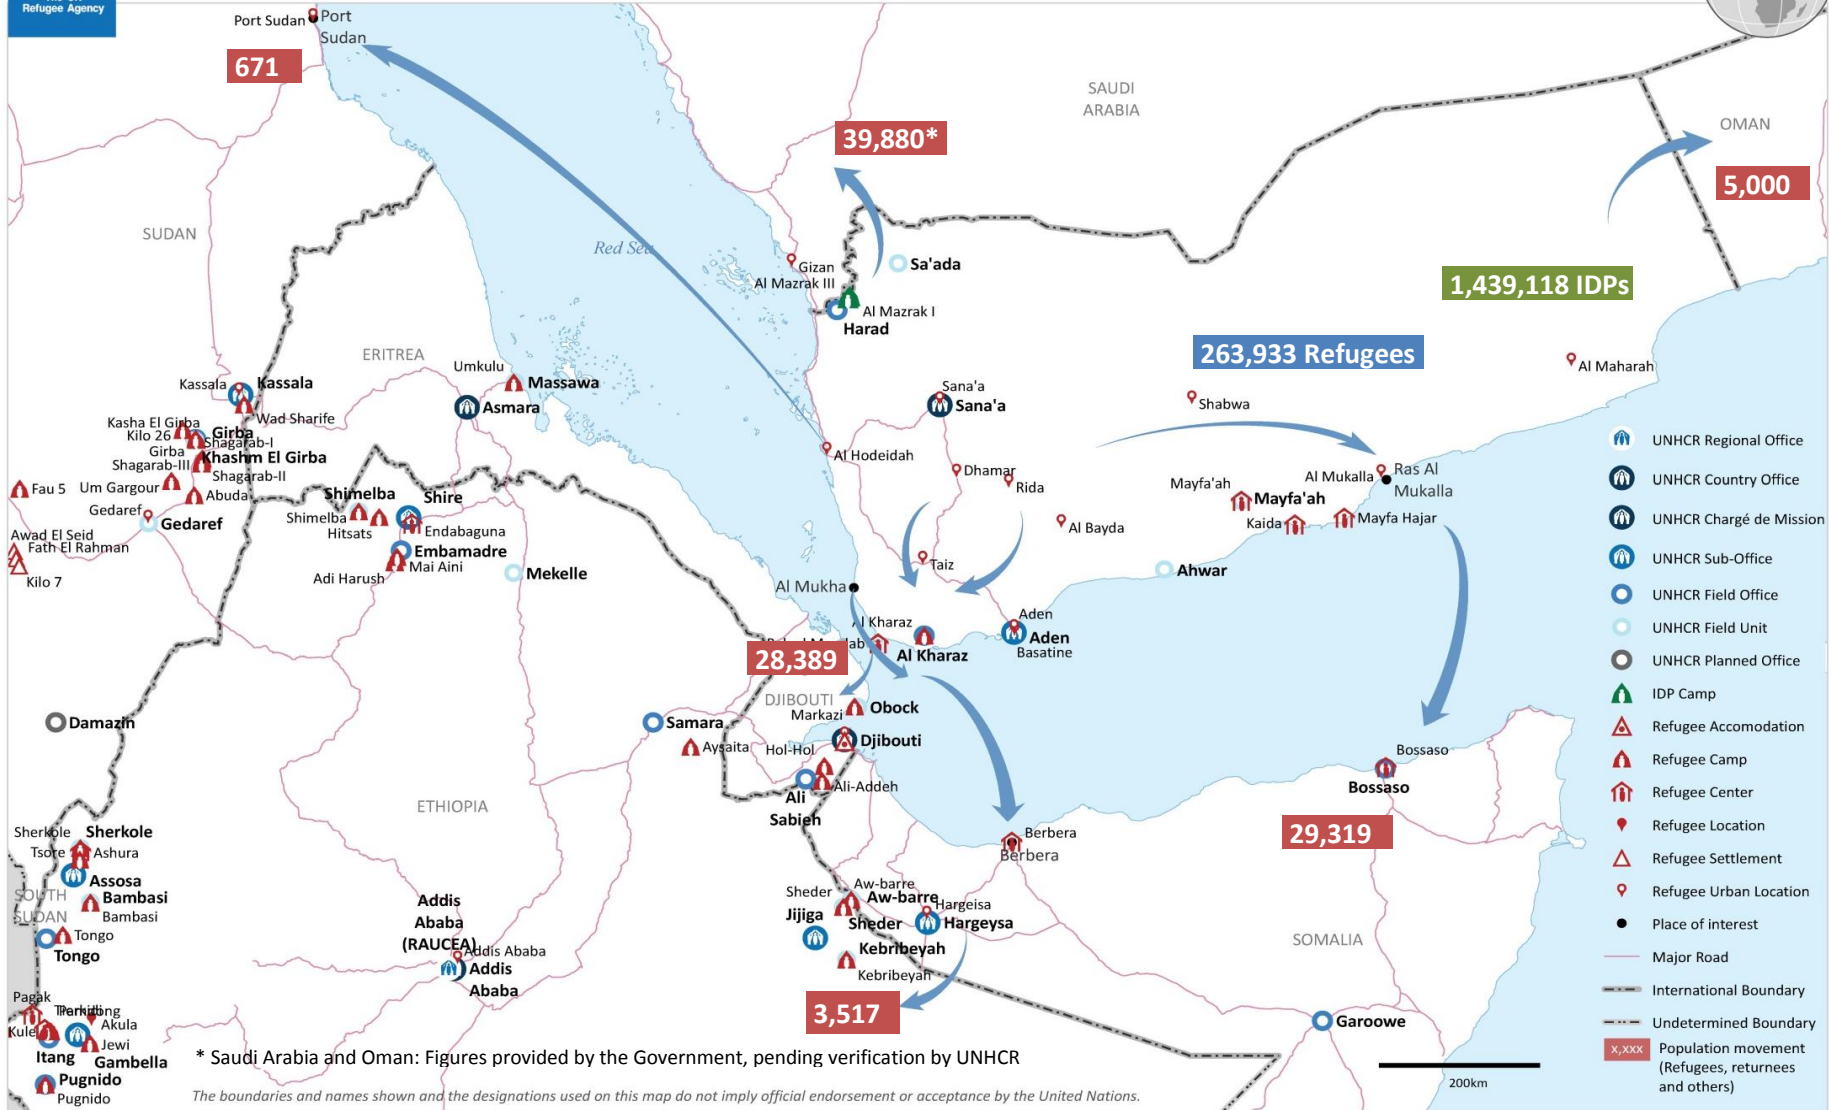

# Yemen Situation: Regional Map (total population movement out of Yemen: 106,776)

8 October 2015

- UNHCR Regional Office
- UNHCR Country Office
- UNHCR Chargé de Mission
- UNHCR Sub-Office
- UNHCR Field Office
- UNHCR Field Unit
- UNHCR Planned Office
- IDP Camp
- Refugee Accommodation
- Refugee Camp
- Refugee Center
- Refugee Location
- Refugee Settlement
- Refugee Urban Location
- Place of interest
- Major Road
- International Boundary
- Undetermined Boundary
- Population movement (Refugees, returnees and others)

\* Saudi Arabia and Oman: Figures provided by the Government, pending verification by UNHCR

The boundaries and names shown and the designations used on this map do not imply official endorsement or acceptance by the United Nations.