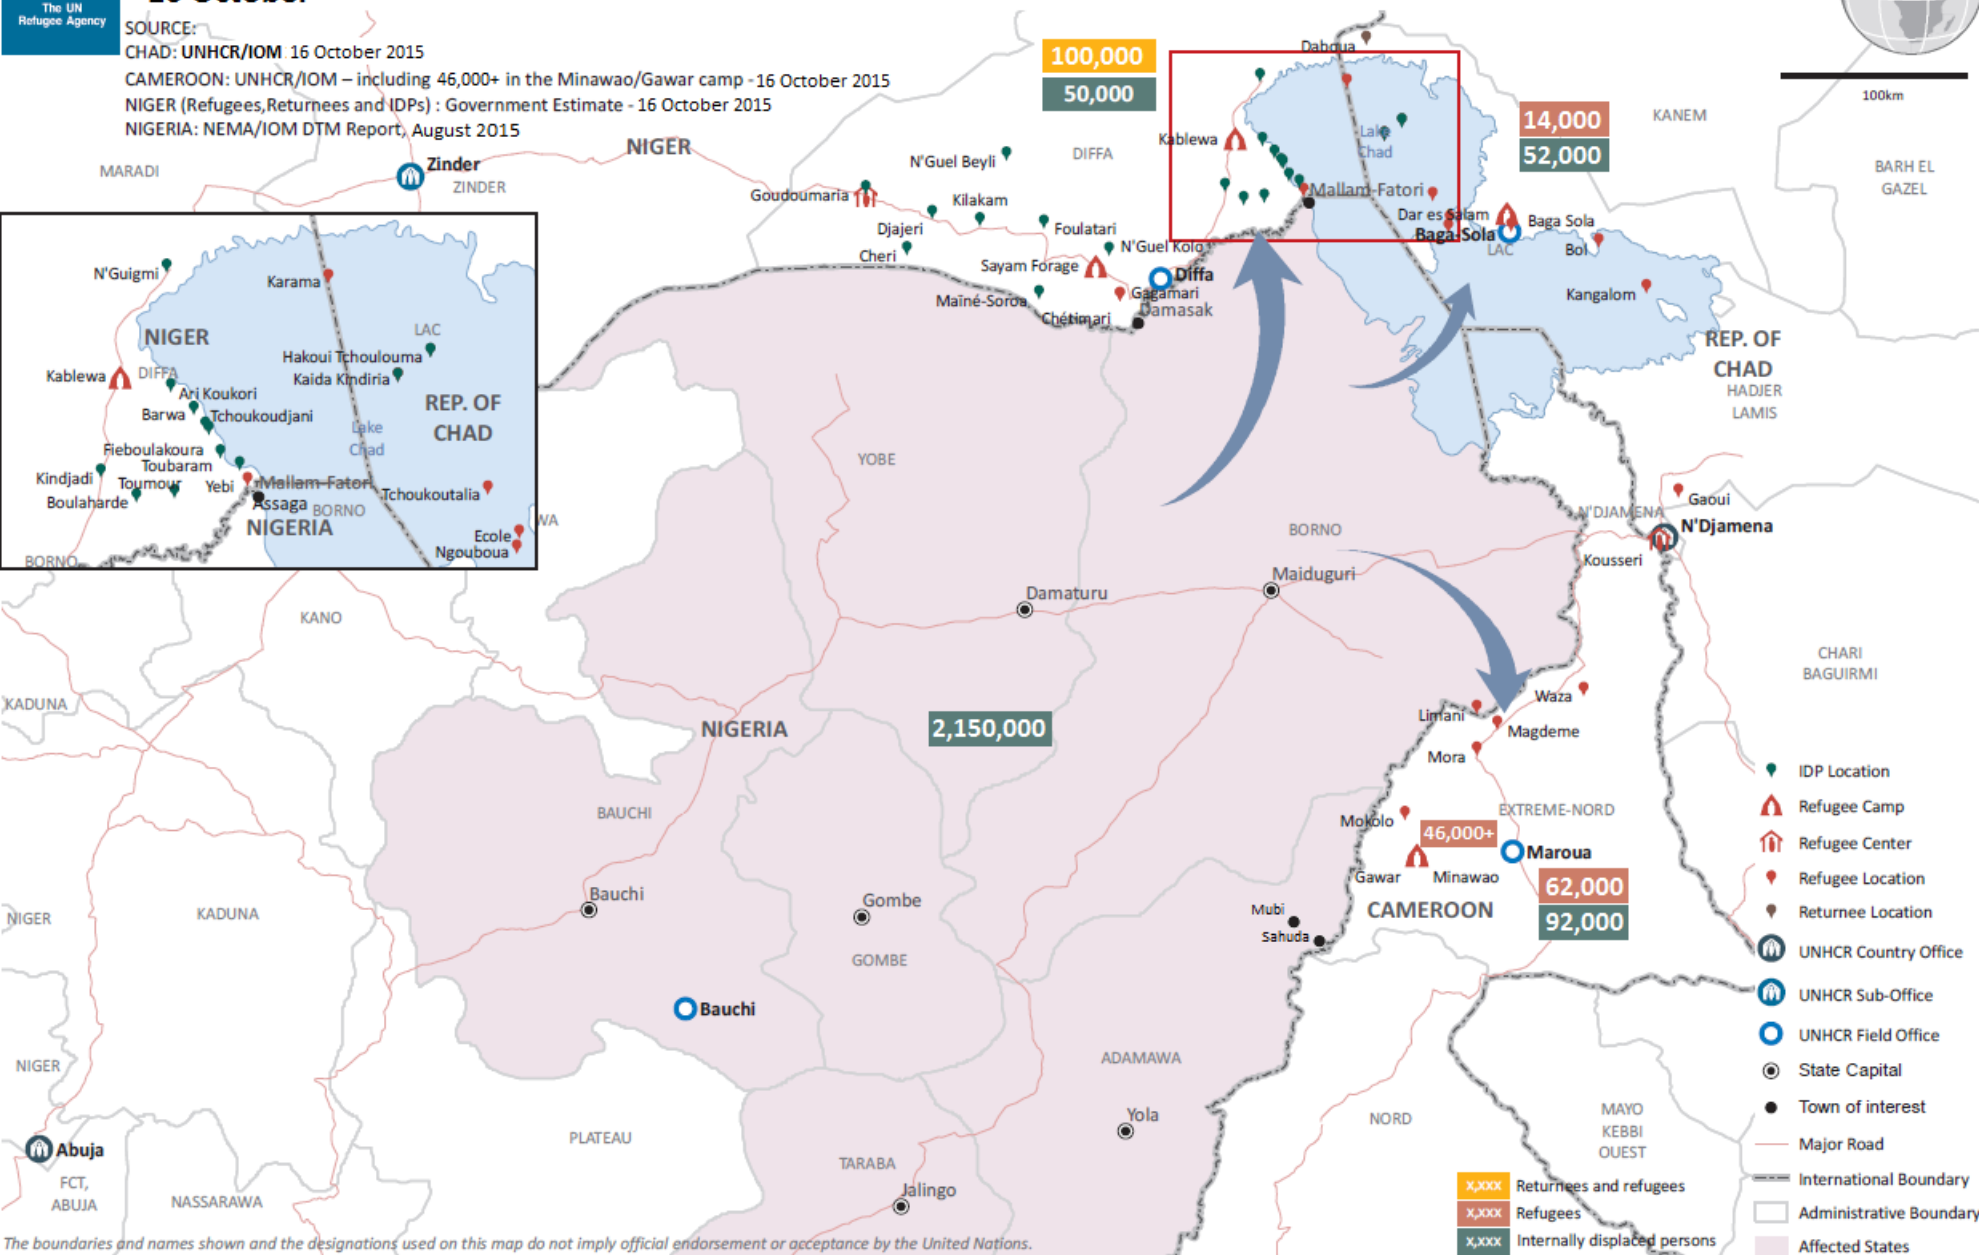

# Nigeria Situation: Operational context map

16 October

SOURCE:  
 CHAD: UNHCR/IOM 16 October 2015  
 CAMEROON: UNHCR/IOM – including 46,000+ in the Minawao/Gawar camp - 16 October 2015  
 NIGER (Refugees, Returnees and IDPs) : Government Estimate - 16 October 2015  
 NIGERIA: NEMA/IOM DTM Report, August 2015

The boundaries and names shown and the designations used on this map do not imply official endorsement or acceptance by the United Nations.