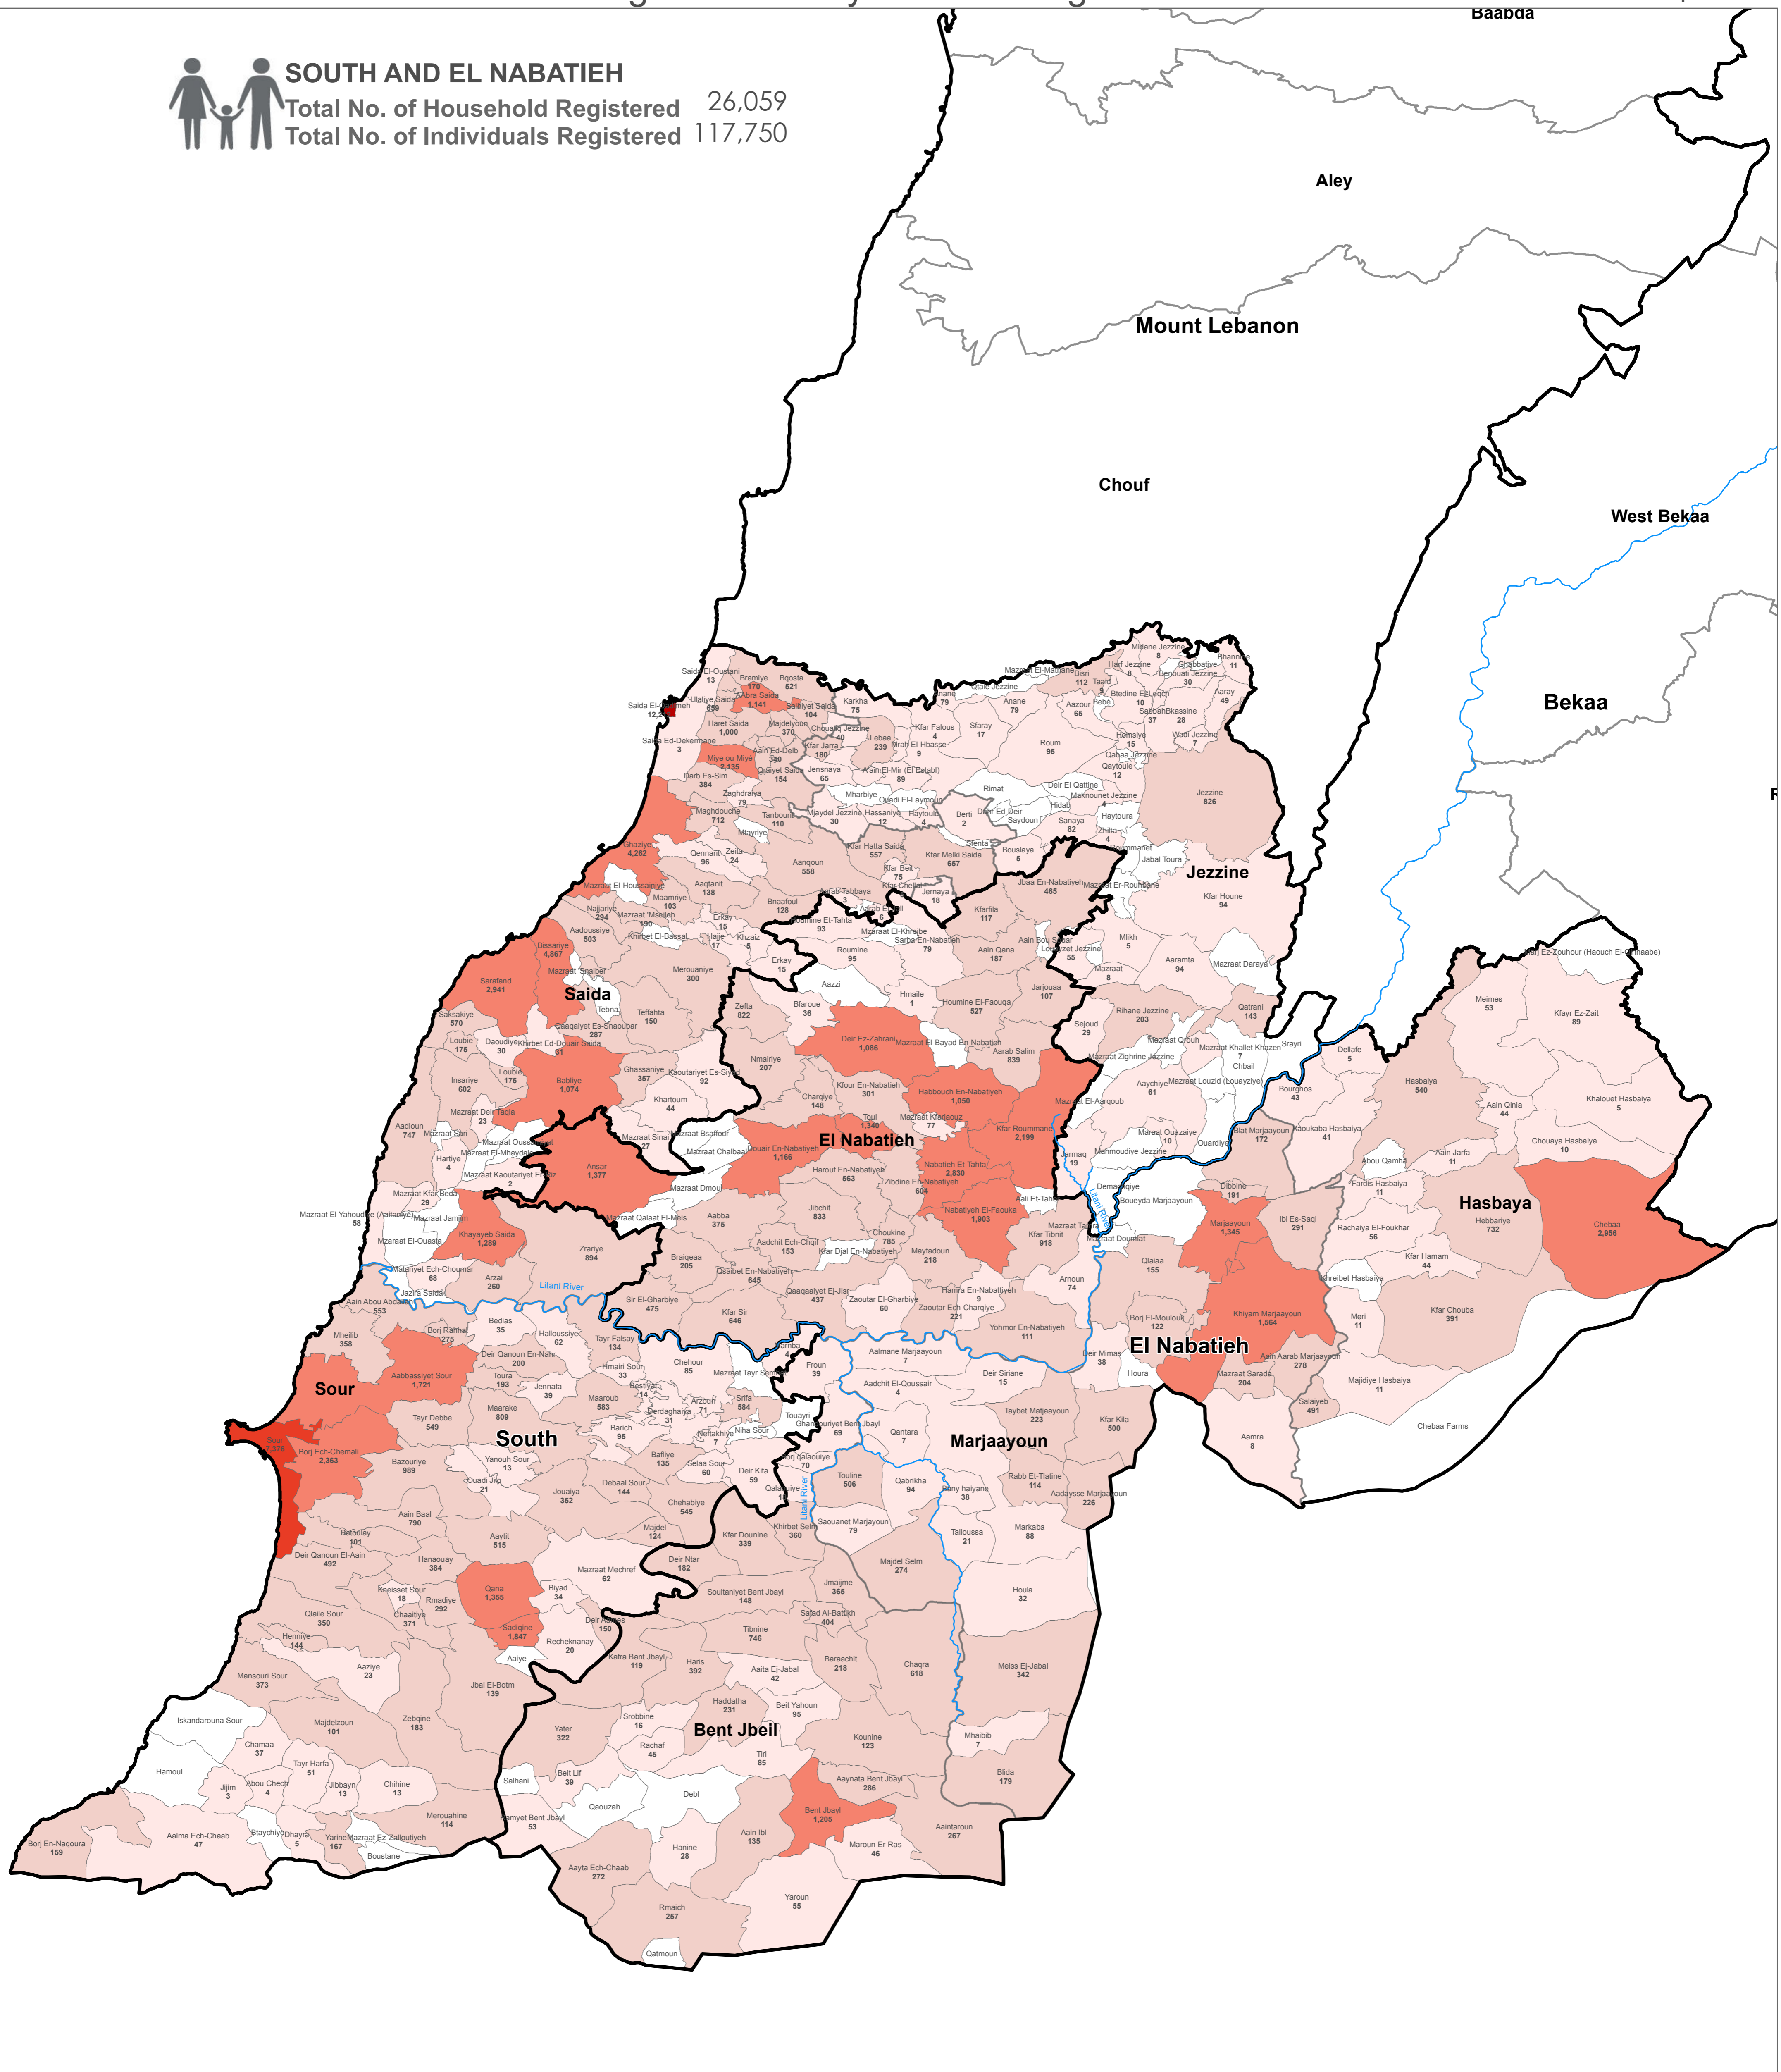

SYRIA REFUGEE RESPONSE

LEBANON South and El Nabatieh Governorates

Distribution of the Registered Syrian Refugees at Cadastral Level As of 30 September 2016

SOUTH AND EL NABATIEH
Total No. of Household Registered 26,059
Total No. of Individuals Registered 117,750