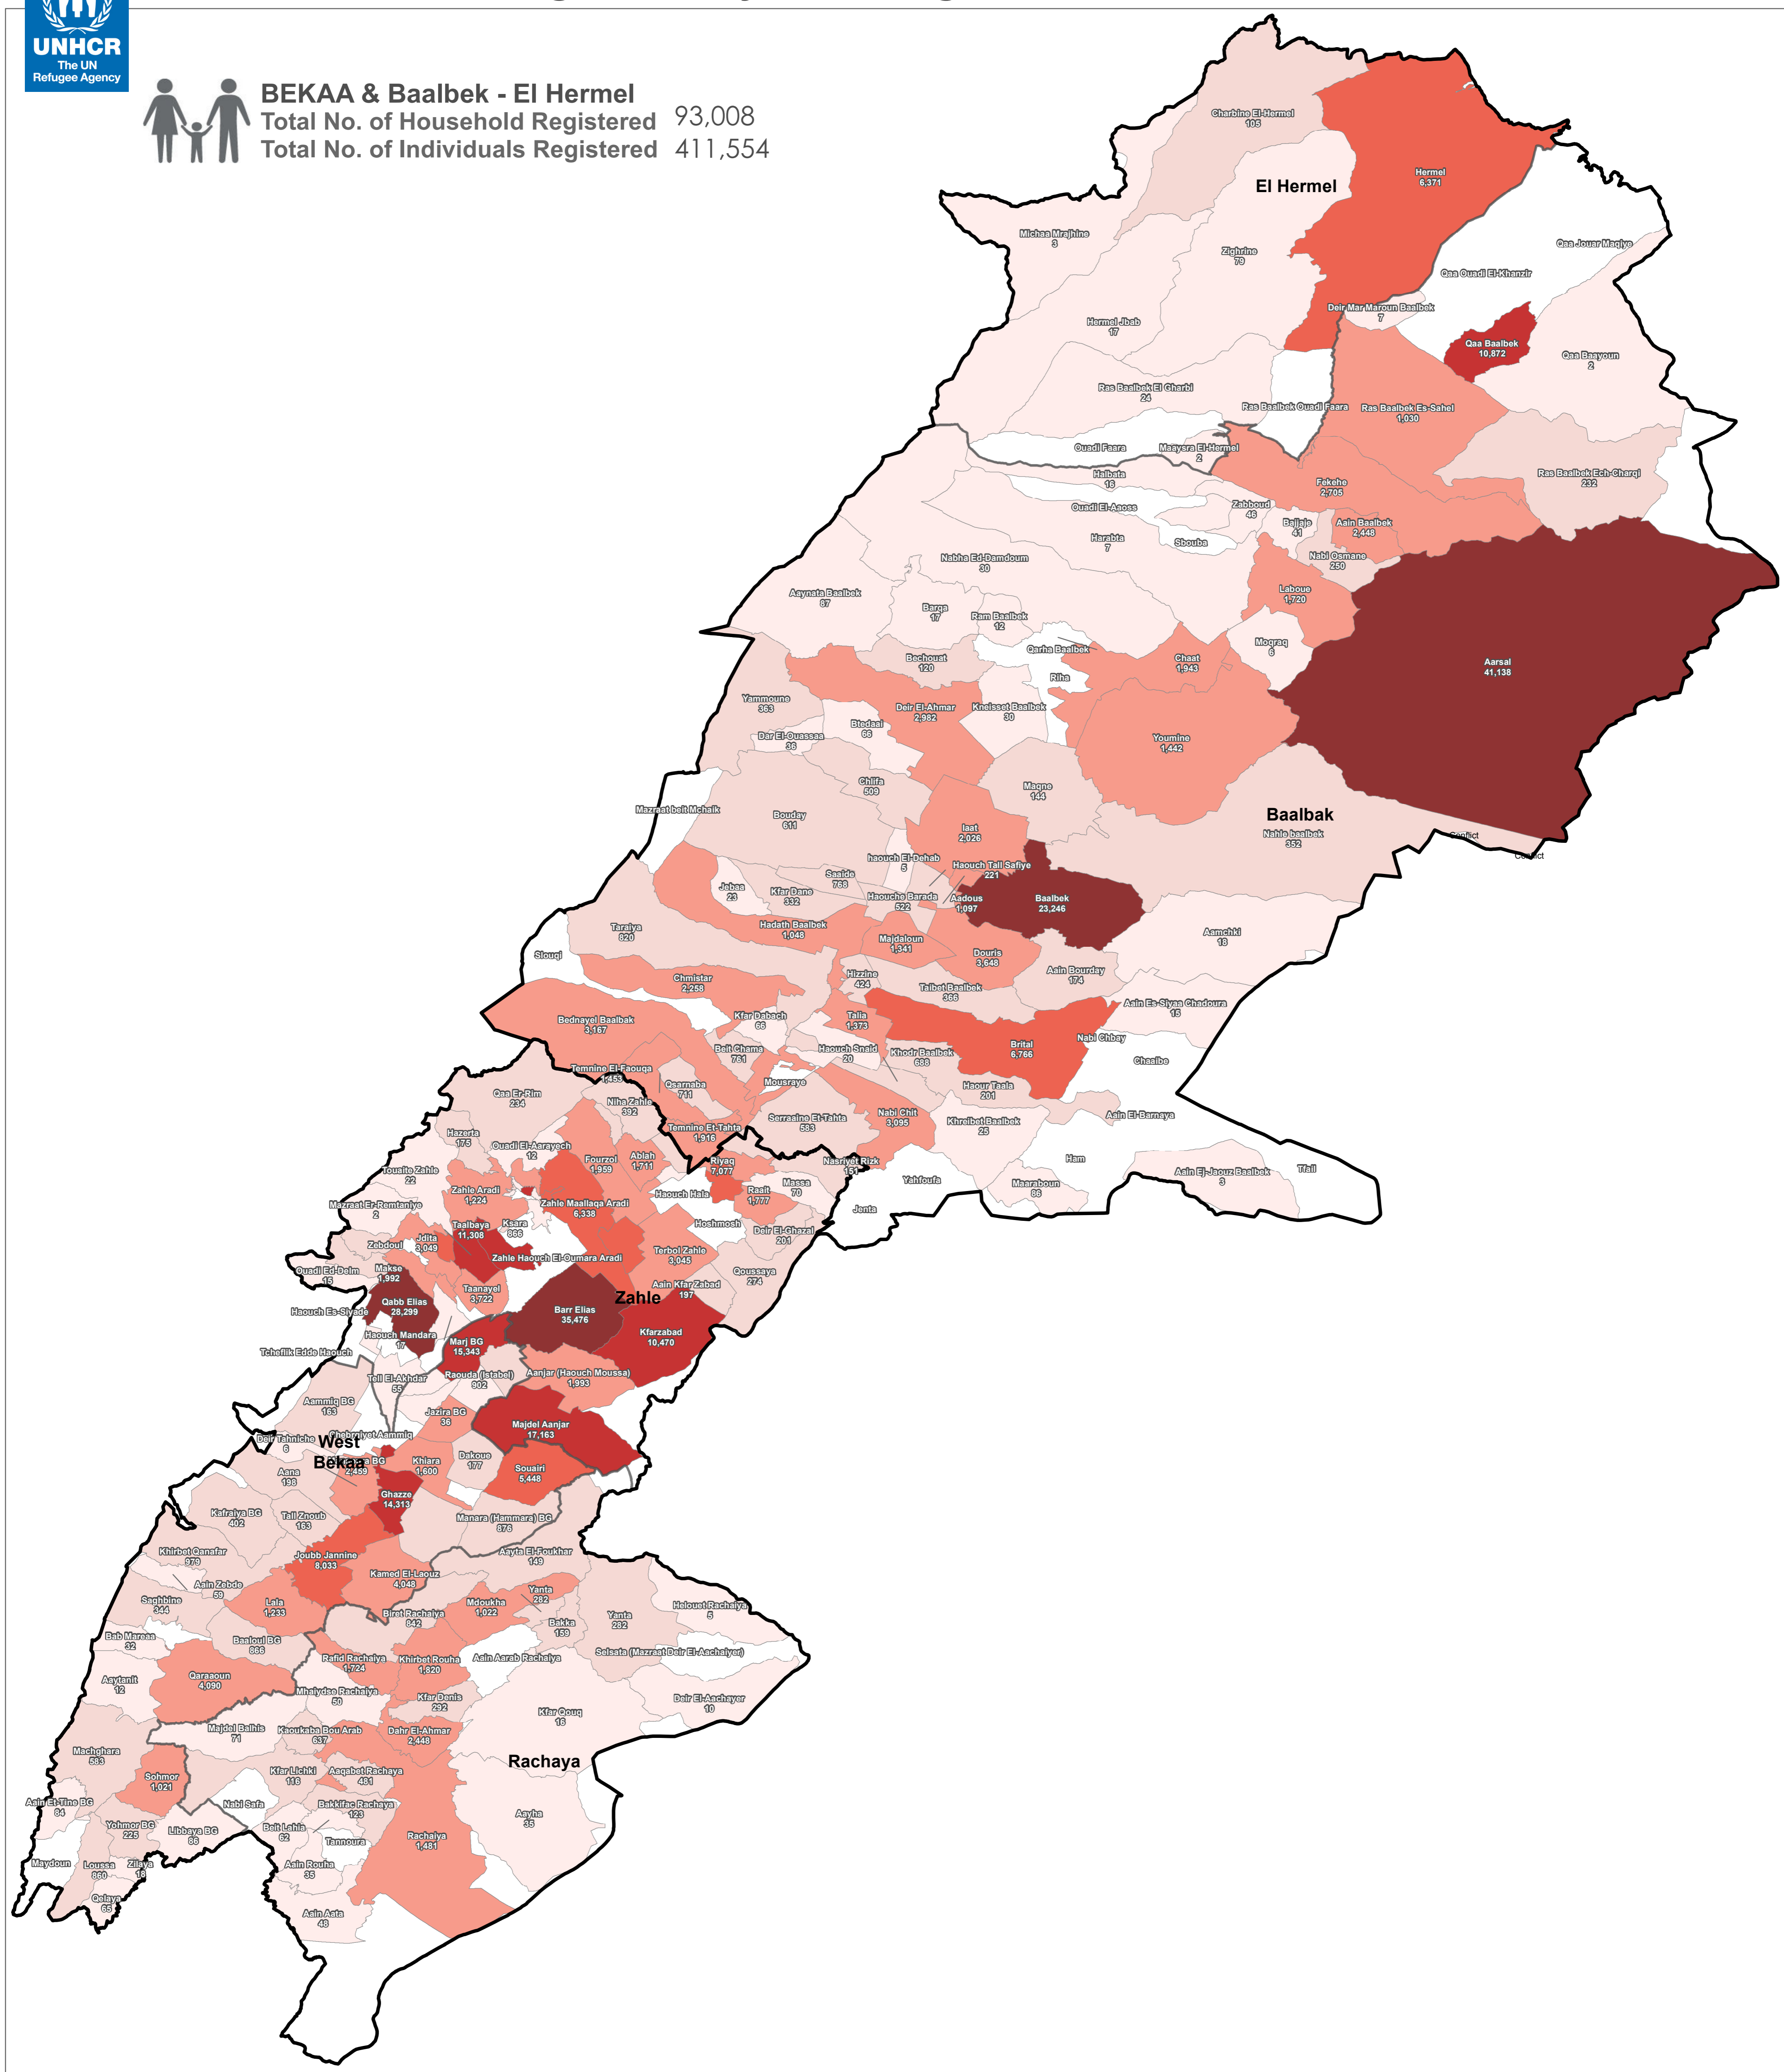

## LEBANON, Bekaa & Baalbek-EI Hermel Governorate

### Distribution of the Registered Syrian Refugees at the Cadastral Level

As of 28 February 2015

UNHCR  
The UN  
Refugee Agency

**BEKAA & Baalbek - EI Hermel**  
Total No. of Household Registered 93,008  
Total No. of Individuals Registered 411,554

**Notes**  
The boundaries, names and designations used on this map do not imply official endorsement of the United Nations. All data used are the best available at the time of map production.

**Data Sources:**  
- Lebanese Border, Caza and Cadastral Boundaries: NPMLT 2005.  
- Geographic Projection WGS 1984

#### Location Diagram