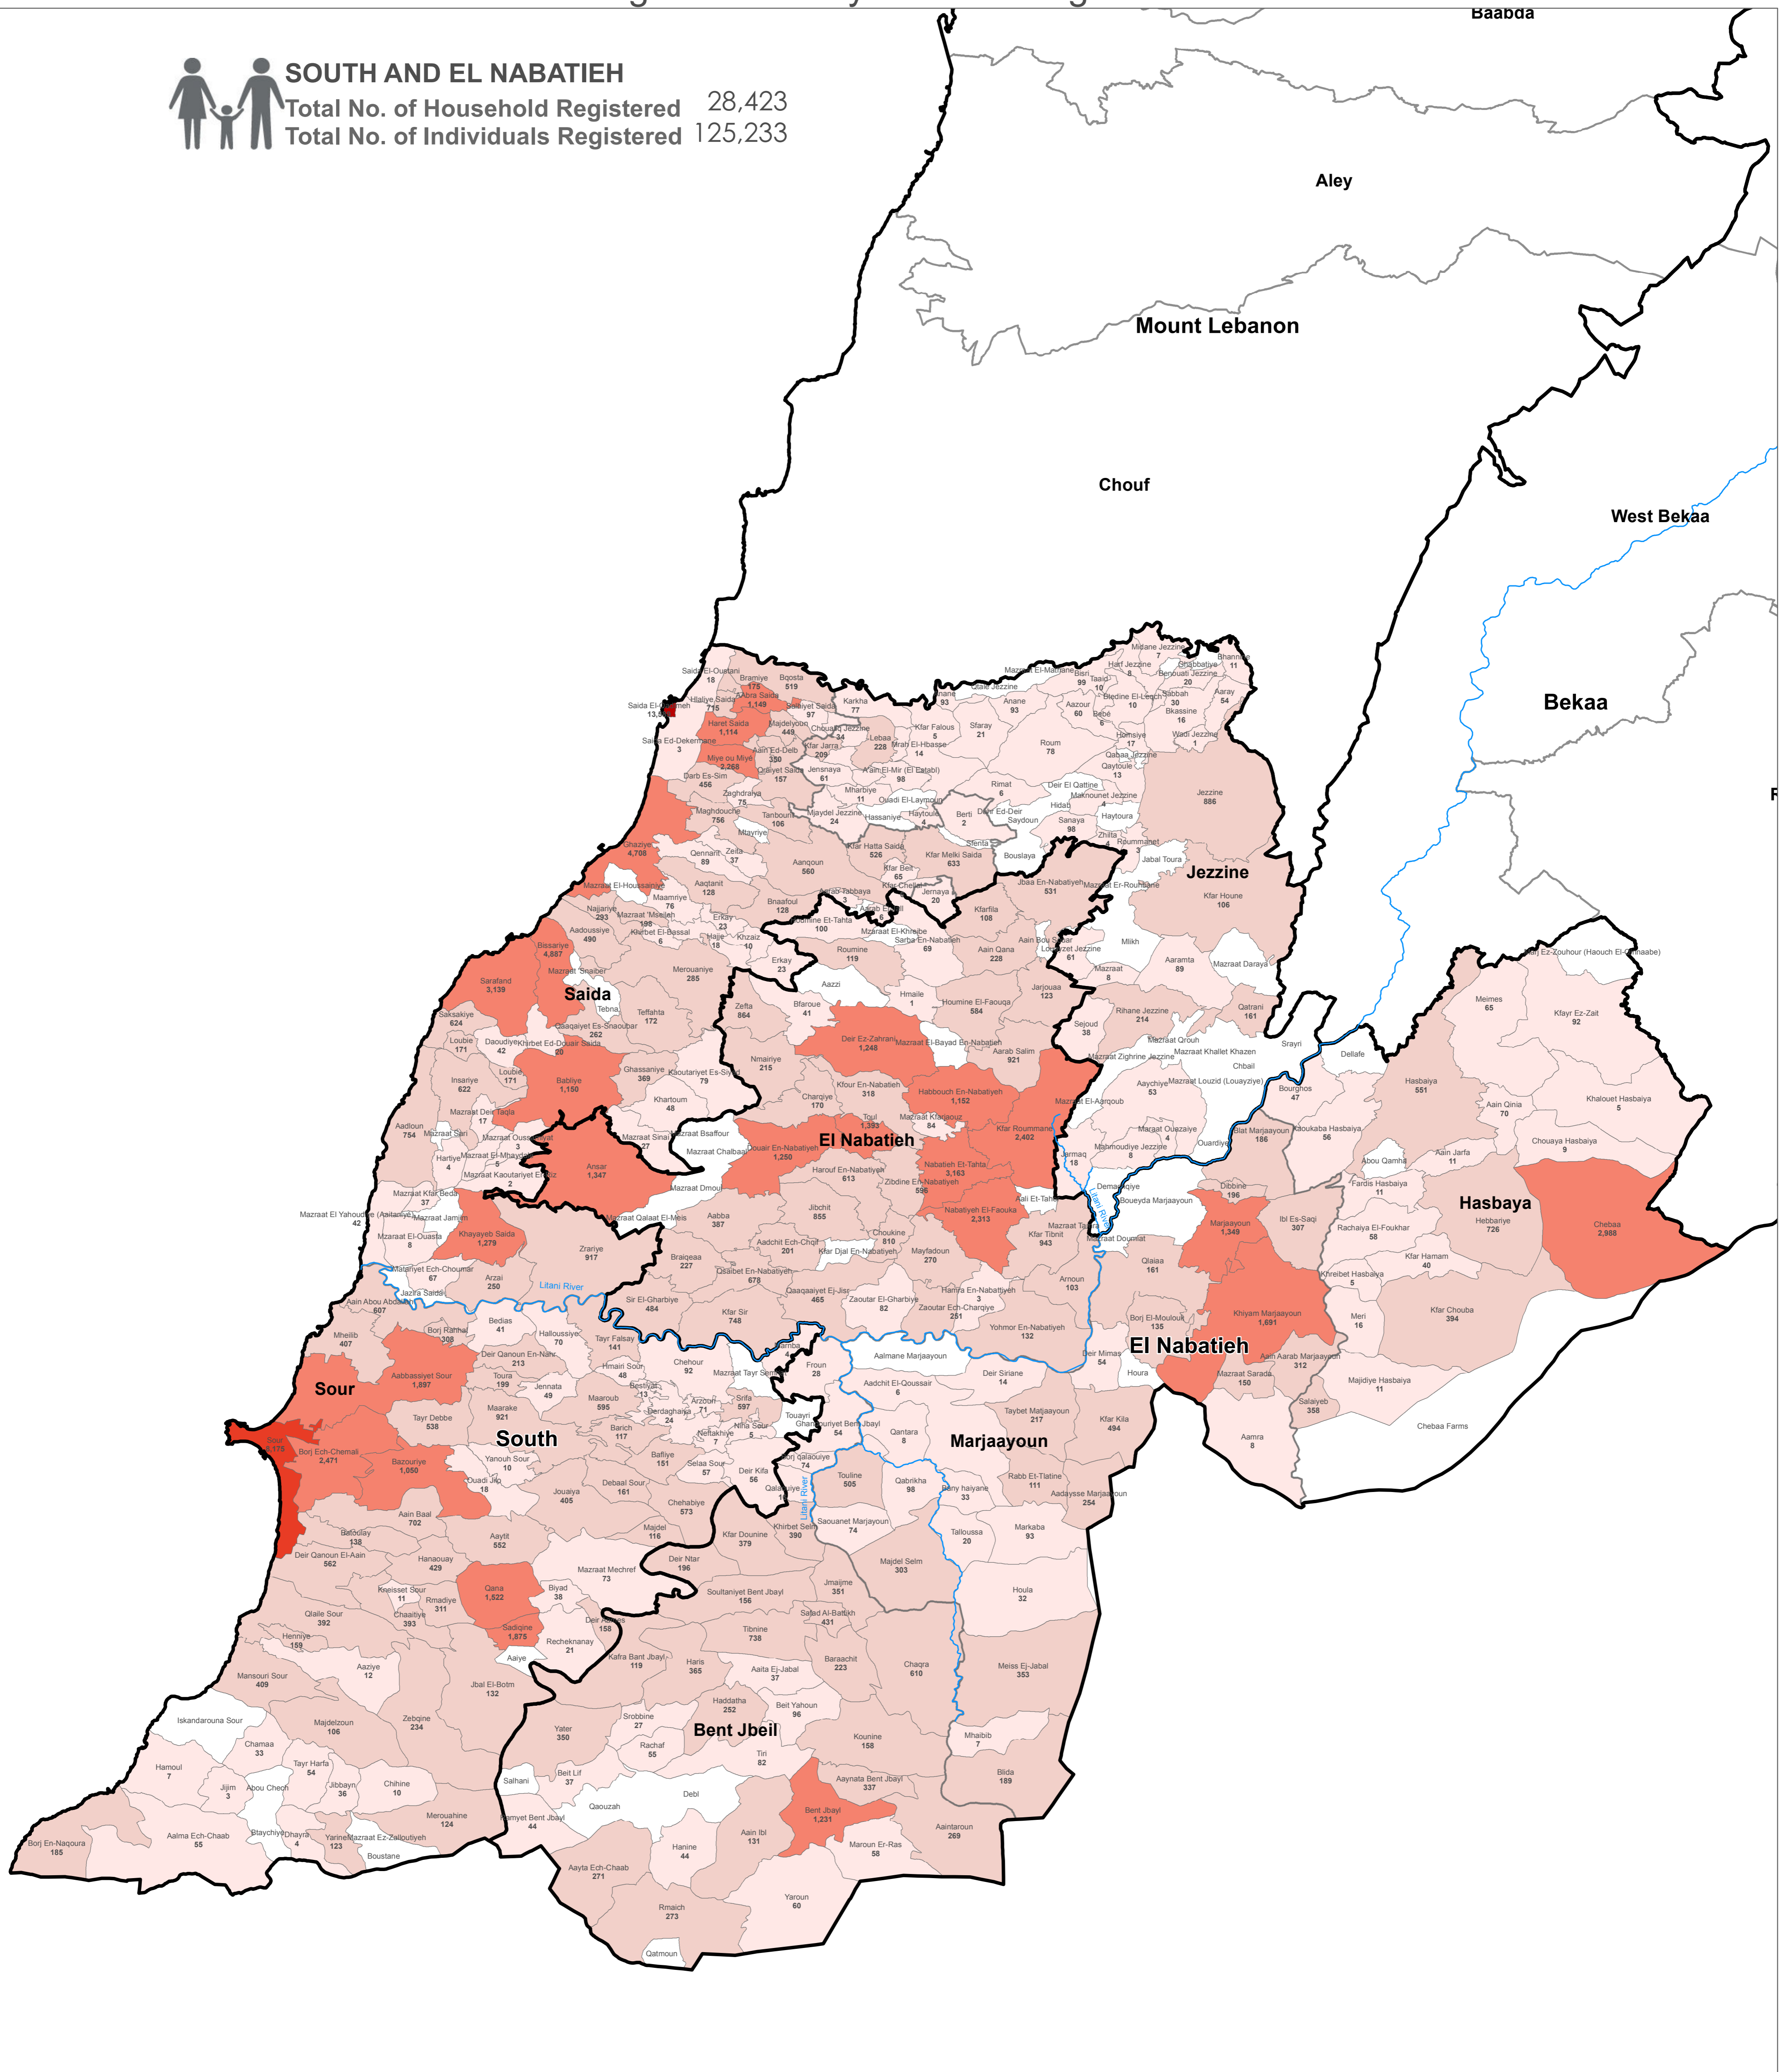

SYRIA REFUGEE RESPONSE

LEBANON South and El Nabatieh Governorates

Distribution of the Registered Syrian Refugees at Cadastral Level As of 30 November 2015

SOUTH AND EL NABATIEH
 Total No. of Household Registered 28,423
 Total No. of Individuals Registered 125,233

Notes

This map has been produced by UNHCR based on maps and material provided by the Government of Lebanon for UNHCR operational purposes. It does not constitute an official United Nations map. The designations employed and the presentation of material on this map do not imply the expression of any opinion whatsoever on the part of the Secretariat of the United Nations concerning the legal status of any country, territory, city or area or of its authorities, or concerning the delimitation of its frontiers or boundaries.

Data Sources:
 - Lebanese Border, Caza and Cadastral Boundaries: NPMP/PT 2005.
 - Geographic Projection WGS 1984

Registered Refugees Figures by UNHCR as of 30 November 2015.
 For more information contact Rana G. Ksaifi at ksaifi@unhcr.org

GIS and Mapping by UNHCR. For Information and updates contact Jad Ghosn: ghosn@unhcr.org
 Maroun Sader: sader@unhcr.org

NPMP/PT: National Physical Master Plan for the Lebanese Territory

LOCATION DIAGRAM