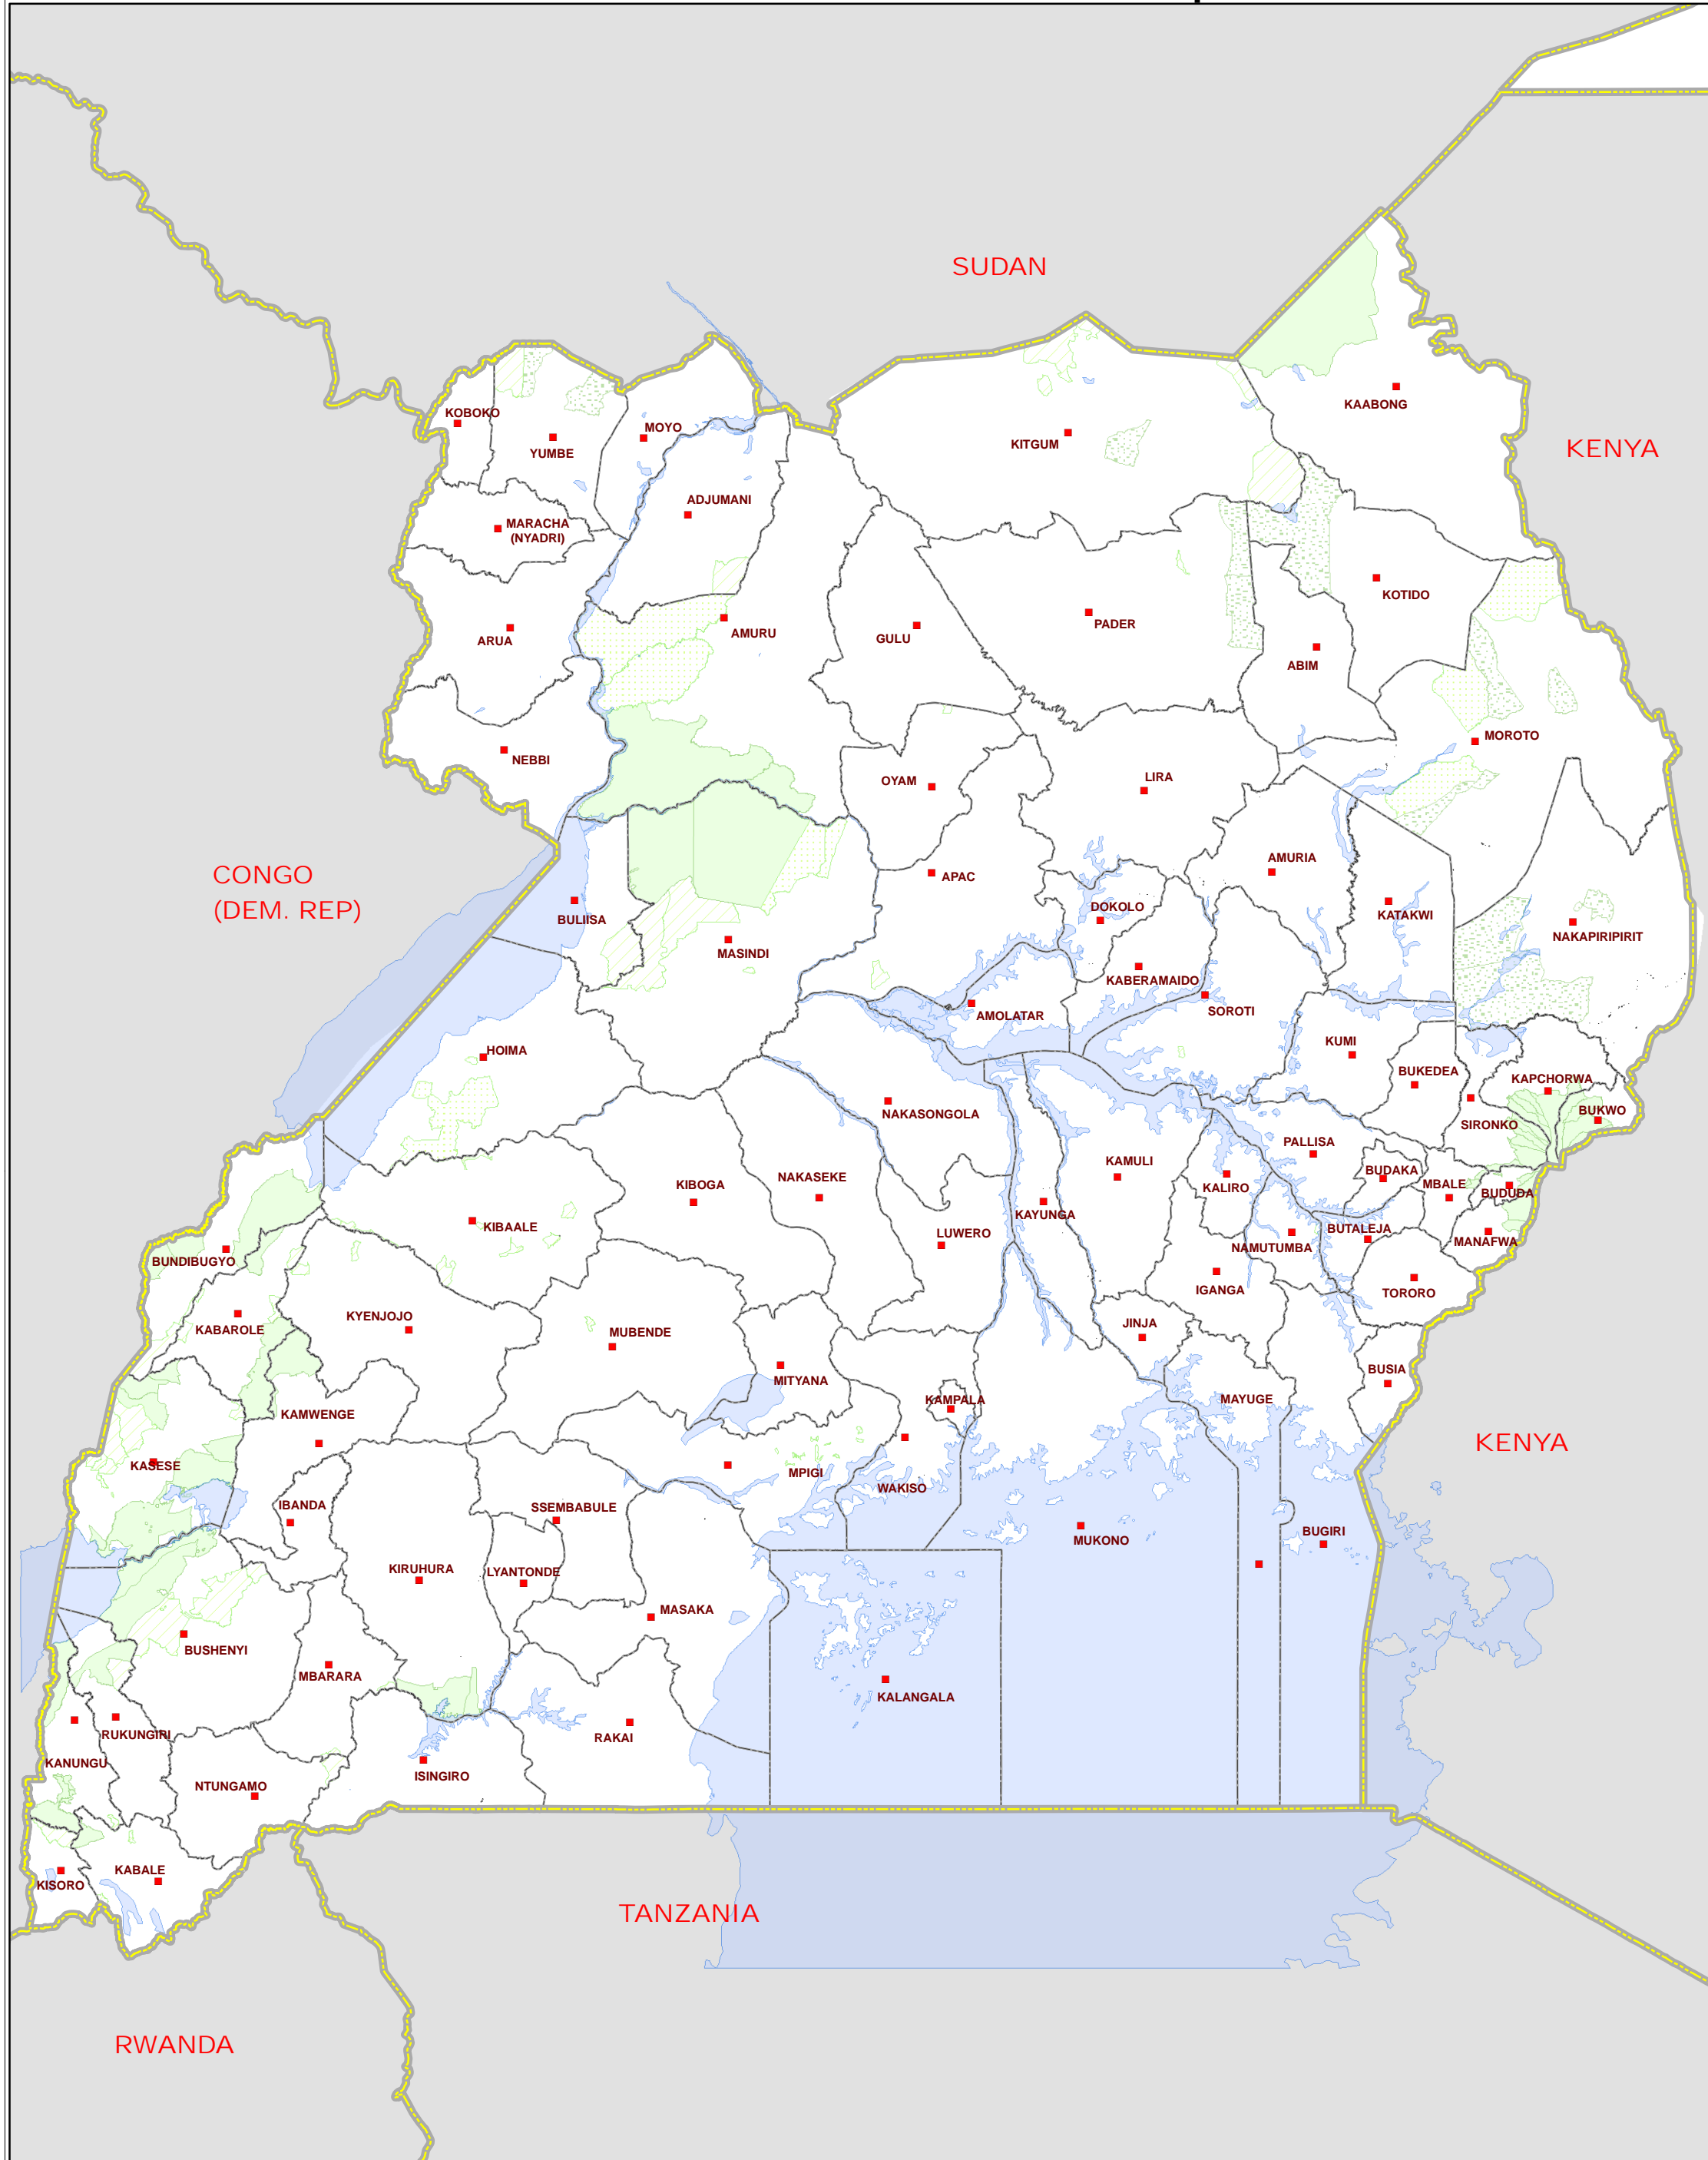

UGANDA: Administrative Units Map

Legend

- District Admin Centres
- ▭ District Boundary
- ▭ National/International Boundary

Landuse Type

- ▨ Forest Reserve
- ▨ Game Reserve
- ▨ National Park
- ▨ Rangeland
- ▨ Lakes/Water Body

This map is a work in progress.
 Please contact the IMU/Ocha
 as soon as possible with any
 corrections.

Data Sources:
 Admin Boundaries - UBOS 2006
 Admin Centres - UBOS 2002/2006
 Landuse - UBOS 2006

Map Disclaimer:
 The boundaries and
 names shown and the
 designations used on
 this map do not imply
 official endorsement or
 acceptance by the
 United Nations.