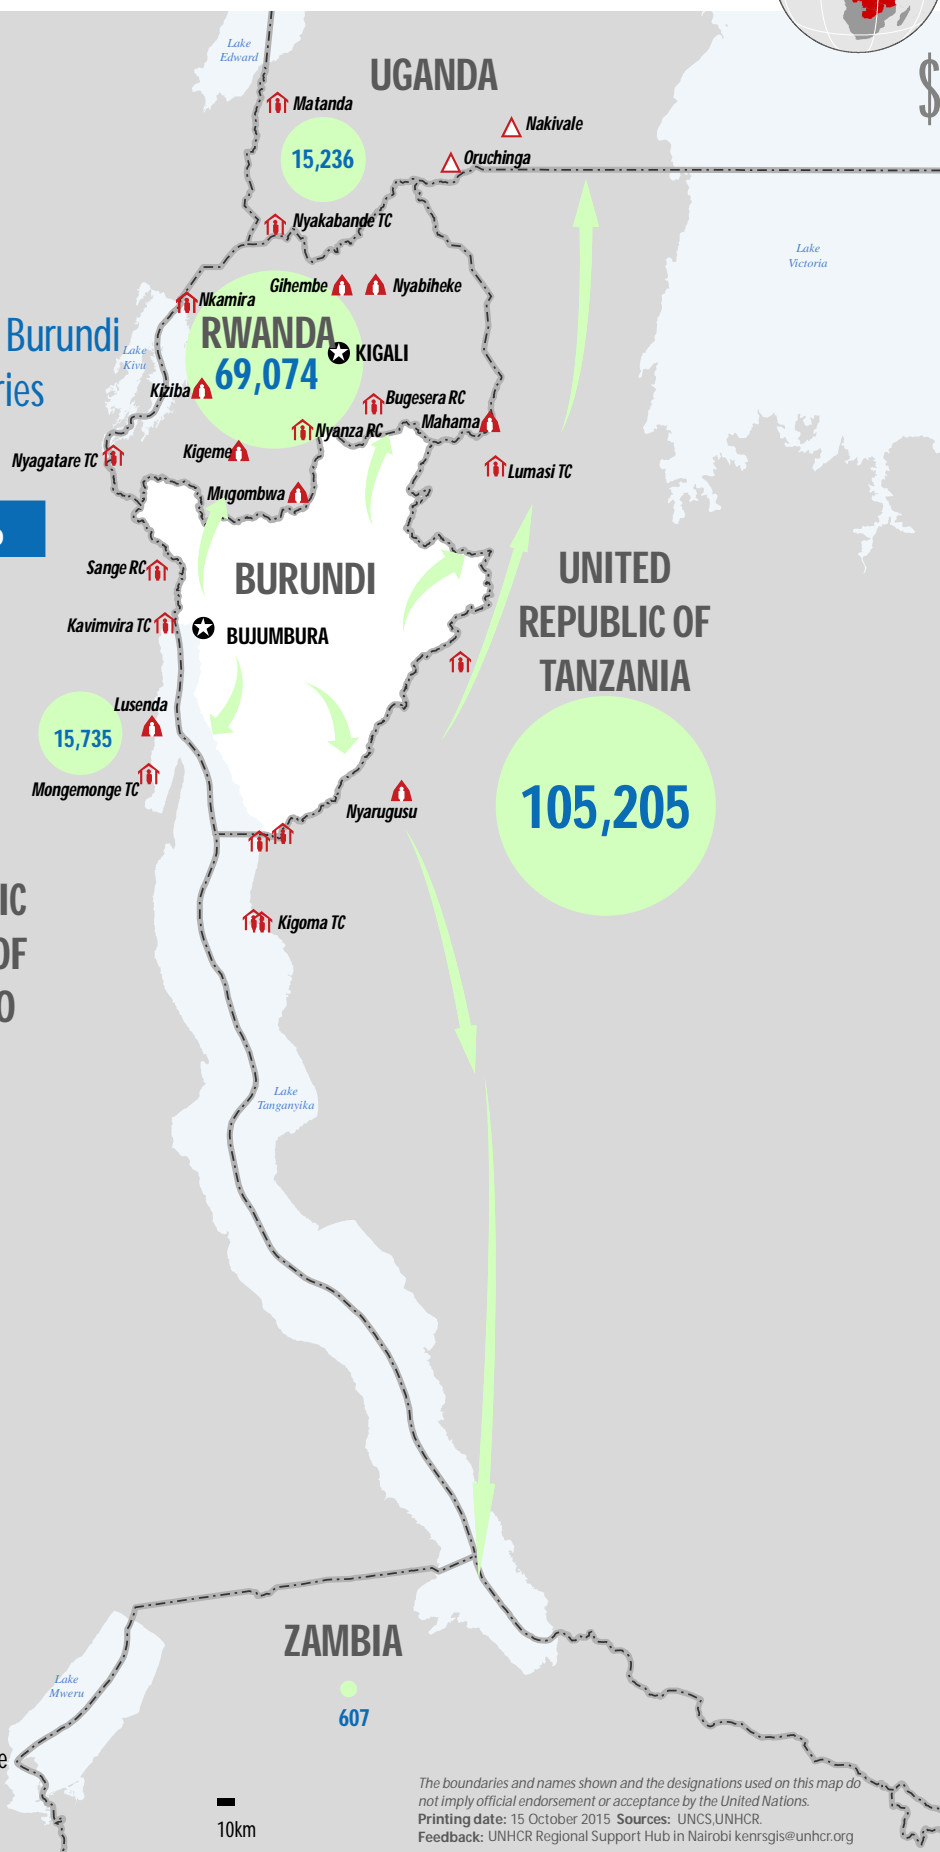

205,857

newly arrived refugees from Burundi
in neighbouring countries

DEMOCRATIC
REPUBLIC OF
THE CONGO

LEGEND

- ★ Capital city
- 🏠 Refugee camp
- 🏠 Refugee settlement
- 🏠 Refugee reception centre/ transit centre
- New arrivals from Burundi
- International boundary

10km