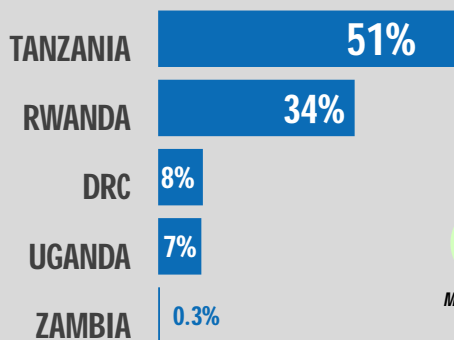

205,857

newly arrived refugees from Burundi
in neighbouring countries

DEMOCRATIC
REPUBLIC OF
THE CONGO

LEGEND

- ★ Capital city
- 🏠 Refugee camp
- 🏠 Refugee settlement
- 🏠 Refugee reception centre/ transit centre
- New arrivals from Burundi
- International boundary