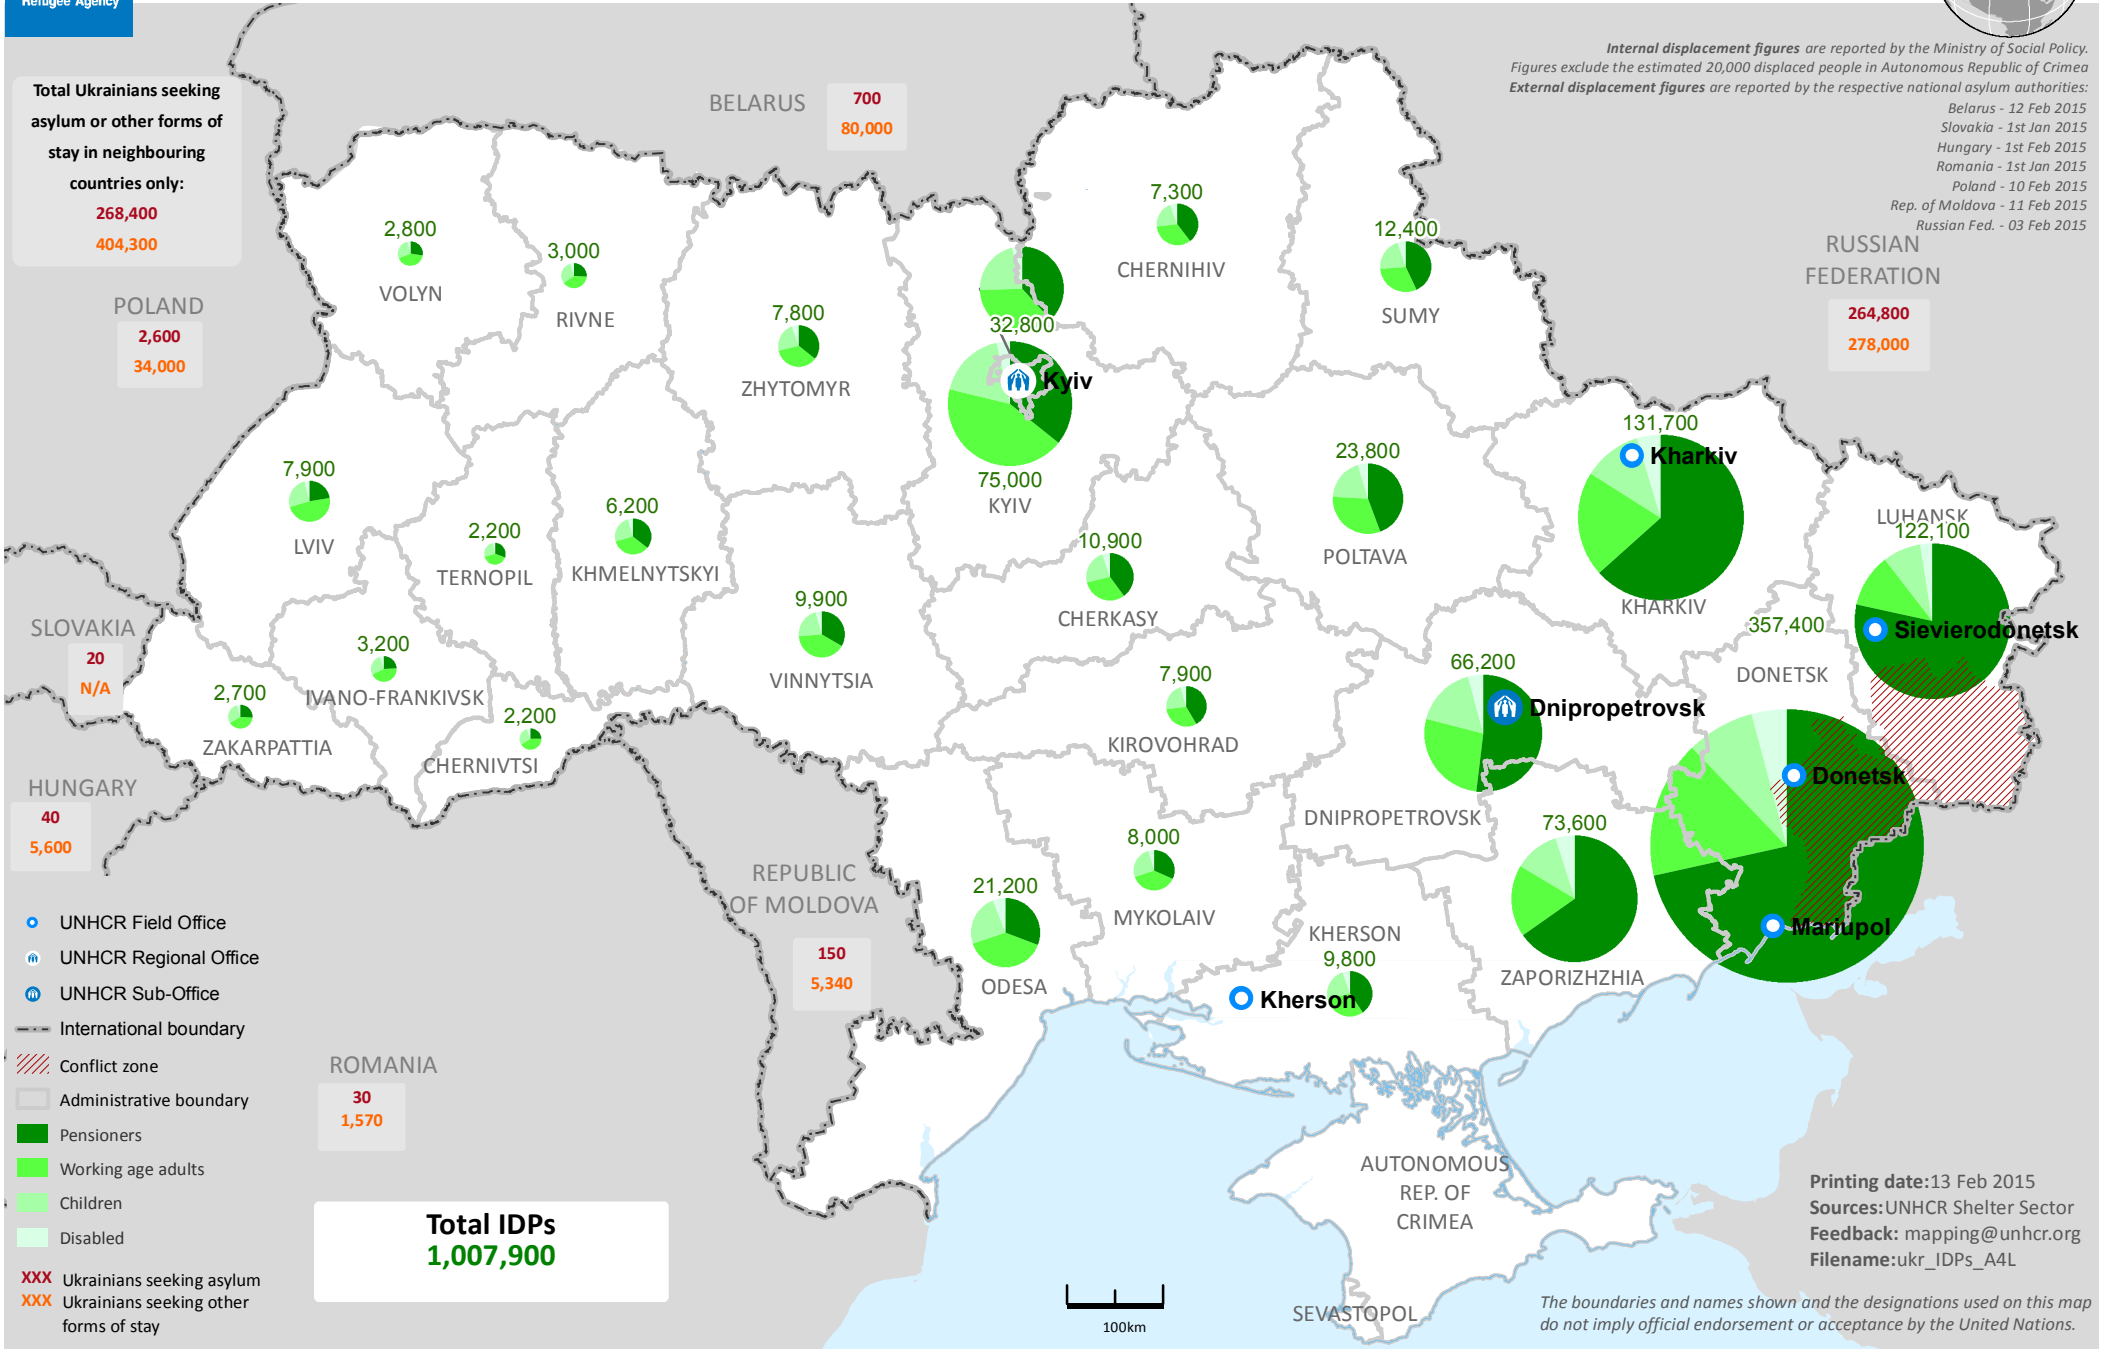

Total Ukrainians seeking asylum or other forms of stay in neighbouring countries only:
268,400
404,300

POLAND
2,600
34,000

SLOVAKIA
20
N/A

HUNGARY
40
5,600

ROMANIA
30
1,570

BELARUS
700
80,000

RUSSIAN FEDERATION
264,800
278,000

- UNHCR Field Office
- UNHCR Regional Office
- UNHCR Sub-Office
- International boundary
- Conflict zone
- Administrative boundary
- Pensioners
- Working age adults
- Children
- Disabled

XXX Ukrainians seeking asylum
XXX Ukrainians seeking other forms of stay

Total IDPs
1,007,900

Internal displacement figures are reported by the Ministry of Social Policy. Figures exclude the estimated 20,000 displaced people in Autonomous Republic of Crimea. External displacement figures are reported by the respective national asylum authorities:

*Belarus - 12 Feb 2015
Slovakia - 1st Jan 2015
Hungary - 1st Feb 2015
Romania - 1st Jan 2015
Poland - 10 Feb 2015
Rep. of Moldova - 11 Feb 2015
Russian Fed. - 03 Feb 2015*

Printing date: 13 Feb 2015
Sources: UNHCR Shelter Sector
Feedback: mapping@unhcr.org
Filename: ukr_IDPs_A4L

The boundaries and names shown and the designations used on this map do not imply official endorsement or acceptance by the United Nations.