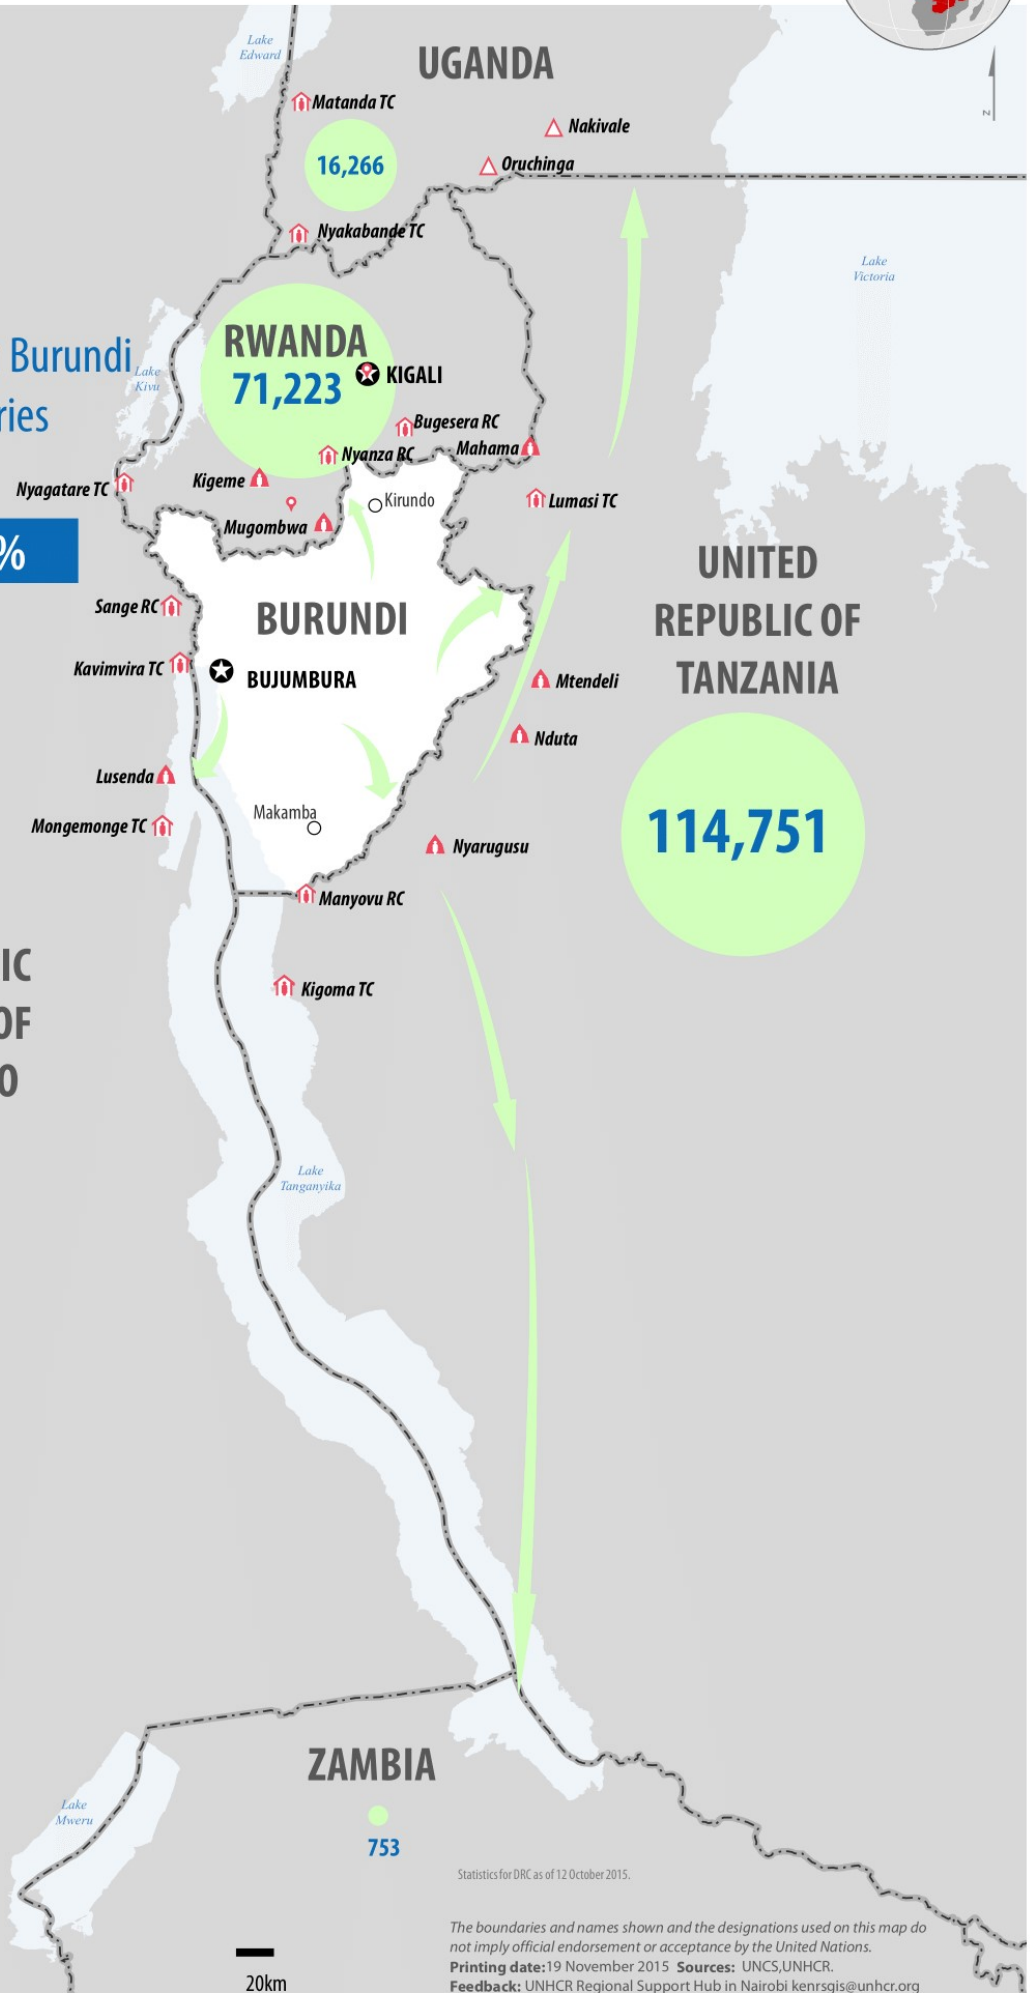

# 221,375

newly arrived refugees from Burundi  
in neighbouring countries

TANZANIA

52%

RWANDA

32%

DRC

8%

UGANDA

7%

ZAMBIA

0.3%

DEMOCRATIC  
REPUBLIC OF  
THE CONGO

18,382

RWANDA  
71,223

16,266

114,751

UGANDA

UNITED  
REPUBLIC OF  
TANZANIA

BURUNDI

BUJUMBURA

ZAMBIA

**LEGEND**

-  Capital city
-  Town of interest
-  Refugee camp
-  Refugee settlement
-  Refugee reception/transit centre
-  New arrivals from Burundi
-  International boundary