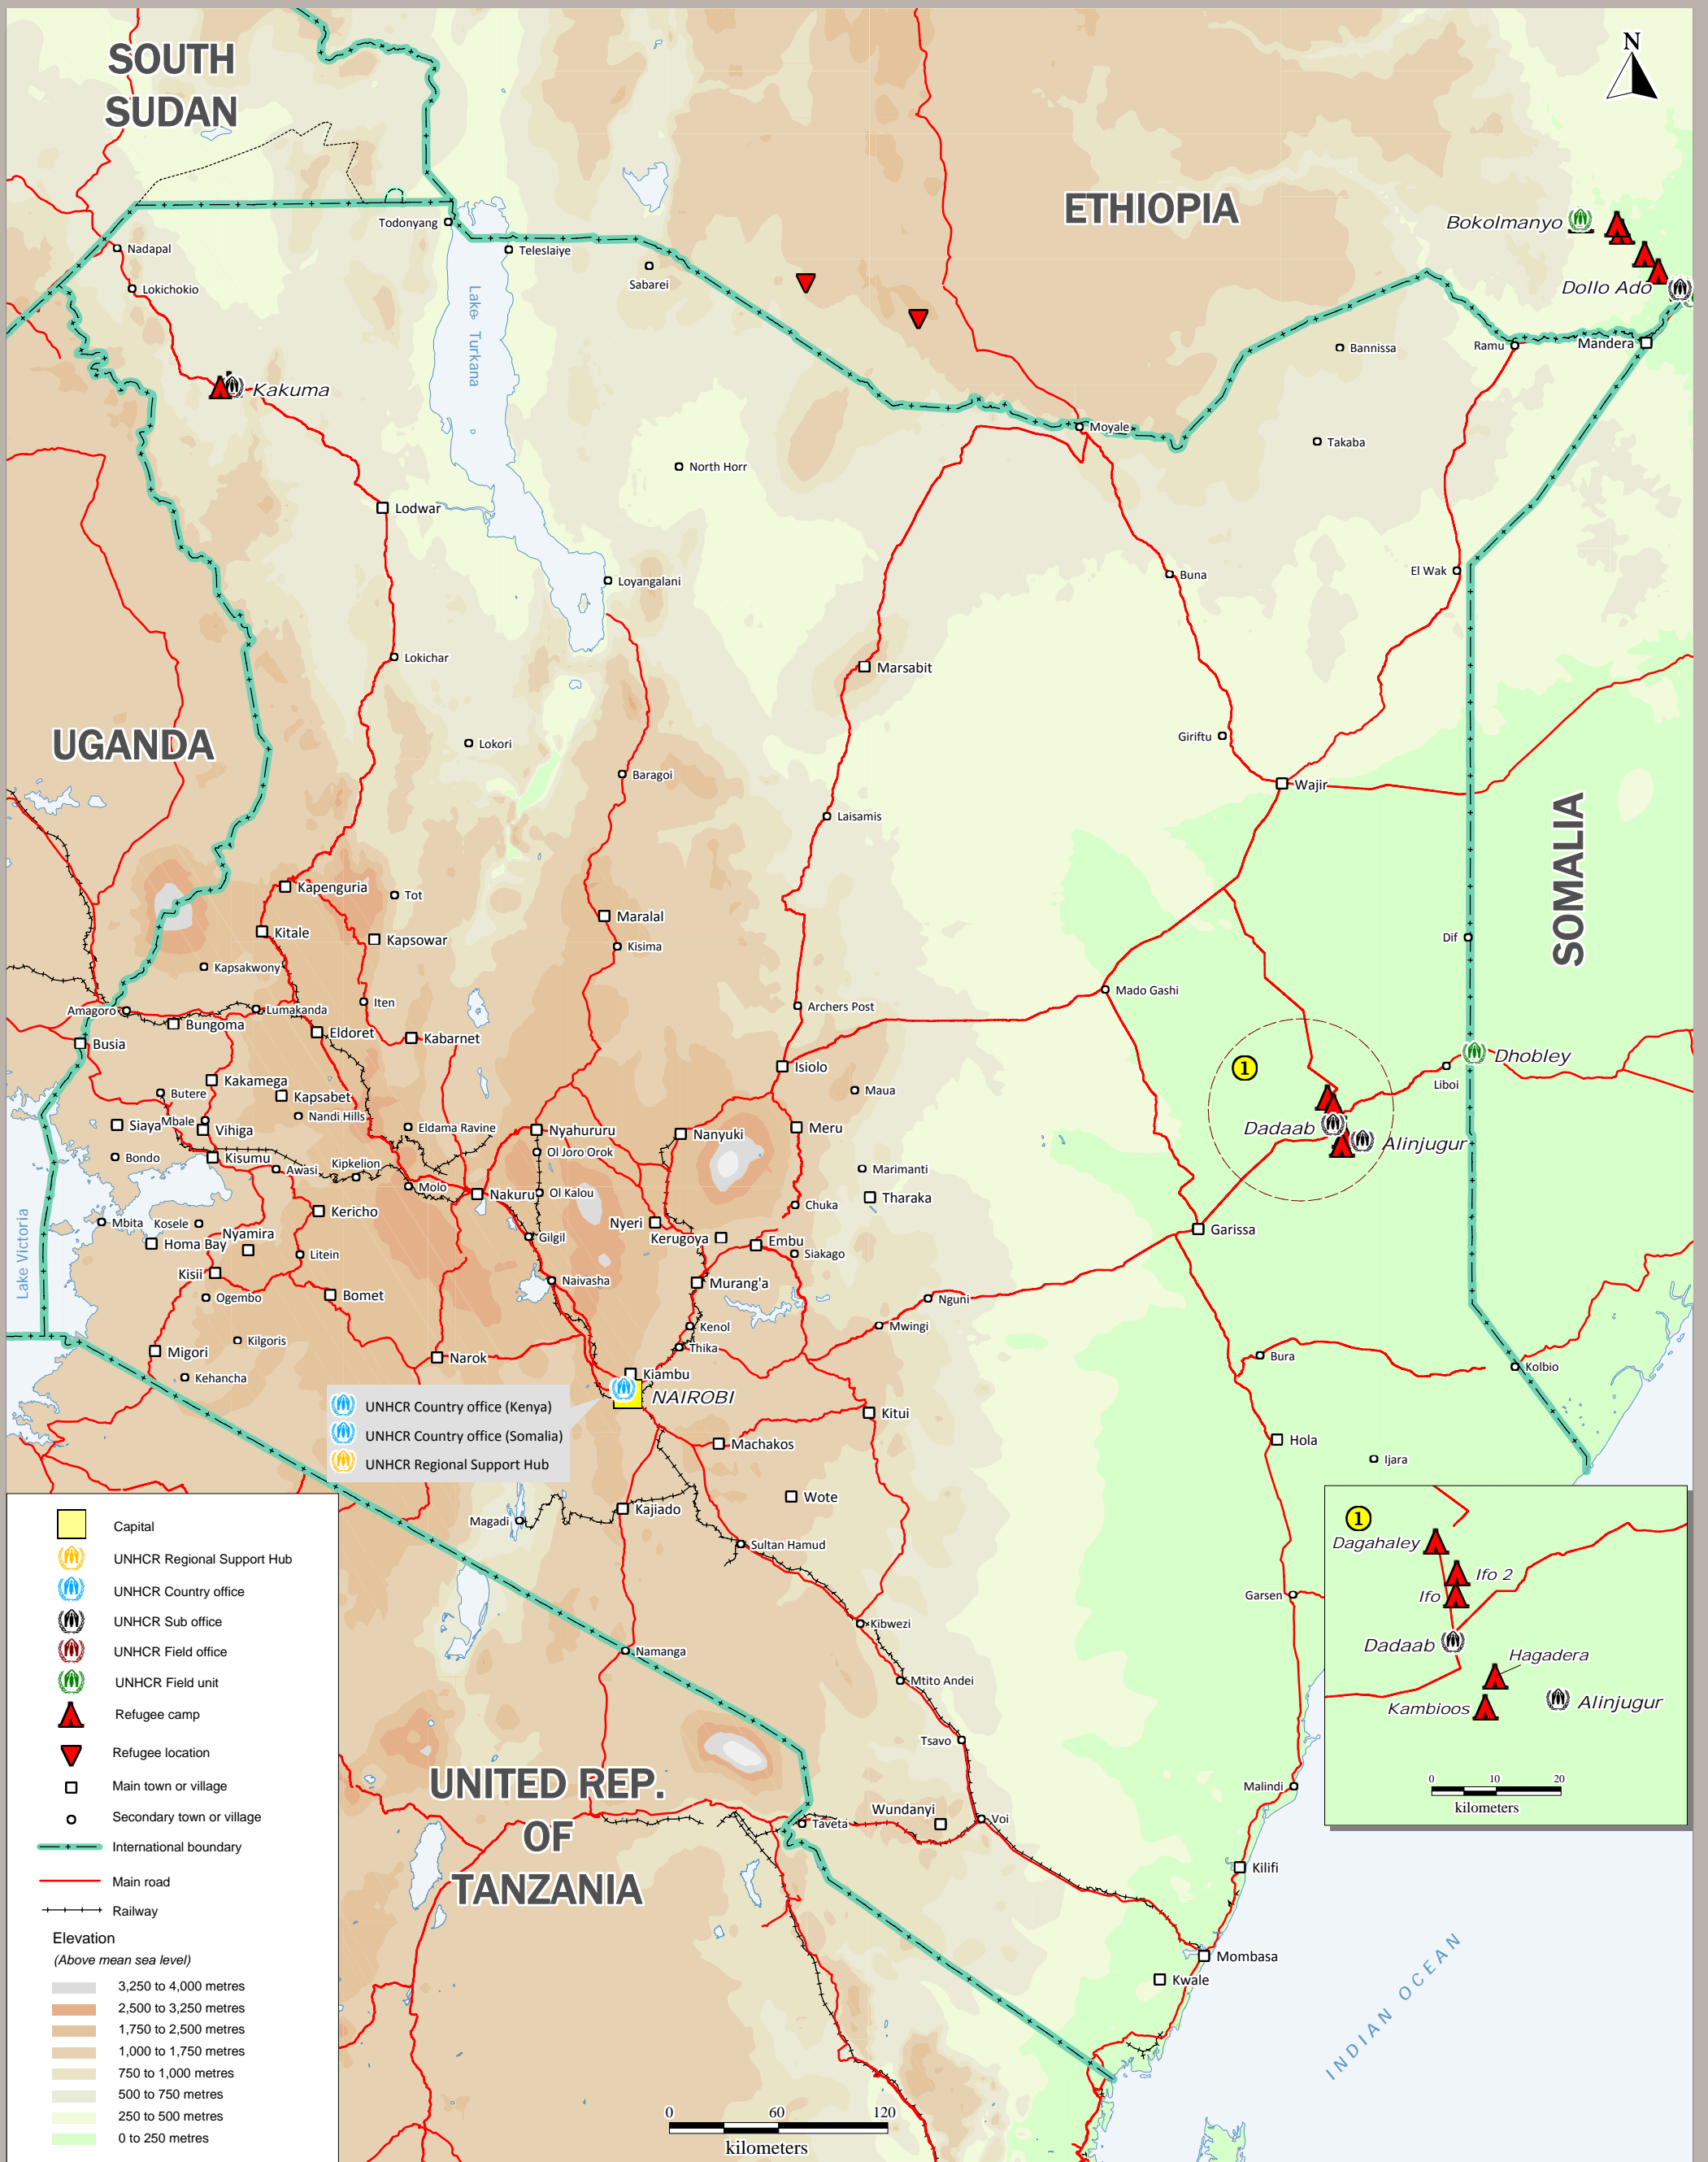

# UNHCR Presence in Kenya

As of July 2012

Geographic Information Systems and Mapping Unit  
UNHCR Regional Support Hub in Nairobi

Tel.: +254 20 4222000 Email: kennarsh@unhcr.org

Sources:  
UNHCR, Global Insight digital mapping © 1998  
Europa Technologies Ltd.

The boundaries and names shown and the designations used on this map do not imply official endorsement or acceptance by the United Nations.

- UNHCR Country office (Kenya)
- UNHCR Country office (Somalia)
- UNHCR Regional Support Hub

- Capital
  - UNHCR Regional Support Hub
  - UNHCR Country office
  - UNHCR Sub office
  - UNHCR Field office
  - UNHCR Field unit
  - Refugee camp
  - Refugee location
  - Main town or village
  - Secondary town or village
  - International boundary
  - Main road
  - Railway
- Elevation  
(Above mean sea level)
- 3,250 to 4,000 metres
  - 2,500 to 3,250 metres
  - 1,750 to 2,500 metres
  - 1,000 to 1,750 metres
  - 750 to 1,000 metres
  - 500 to 750 metres
  - 250 to 500 metres
  - 0 to 250 metres