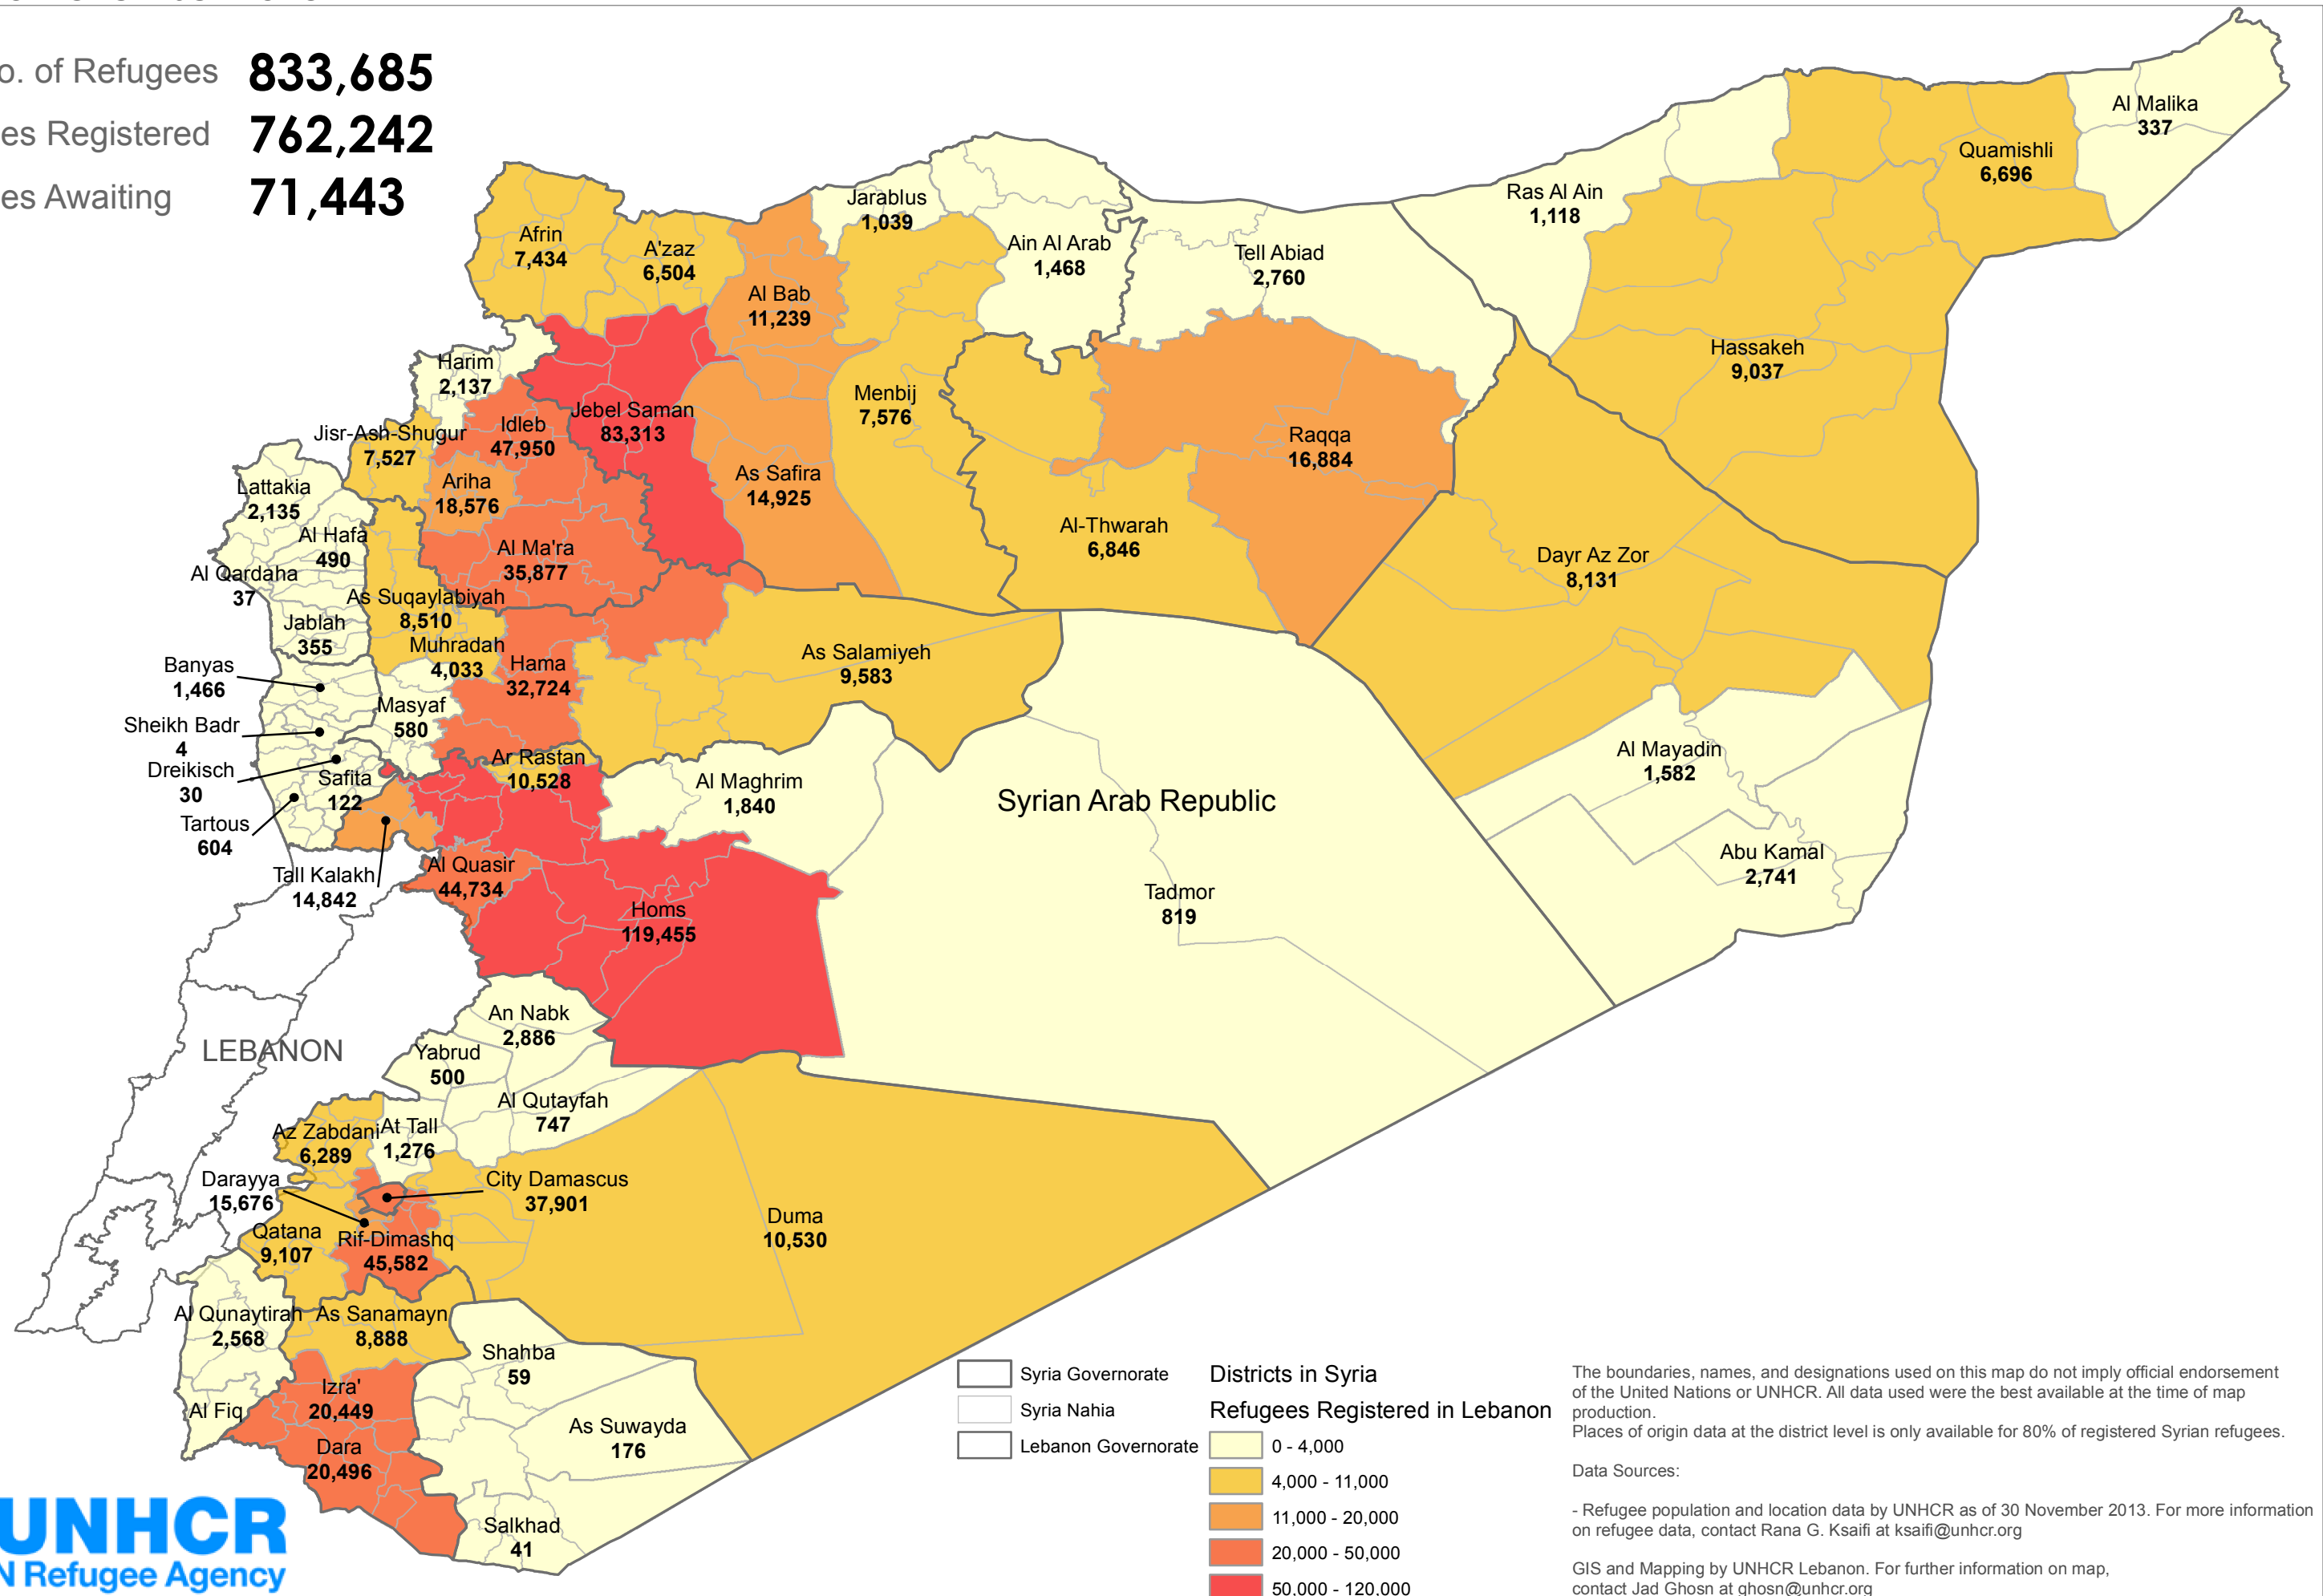

SYRIA REFUGEE RESPONSE

LEBANON Places of Origin of Syrian Refugees Registered in Lebanon

As of 30 November 2013

Total No. of Refugees **833,685**
 Refugees Registered **762,242**
 Refugees Awaiting **71,443**

The boundaries, names, and designations used on this map do not imply official endorsement of the United Nations or UNHCR. All data used were the best available at the time of map production. Places of origin data at the district level is only available for 80% of registered Syrian refugees.

Data Sources:

- Refugee population and location data by UNHCR as of 30 November 2013. For more information on refugee data, contact Rana G. Ksaifi at ksaifi@unhcr.org
- GIS and Mapping by UNHCR Lebanon. For further information on map, contact Jad Ghosn at ghosn@unhcr.org