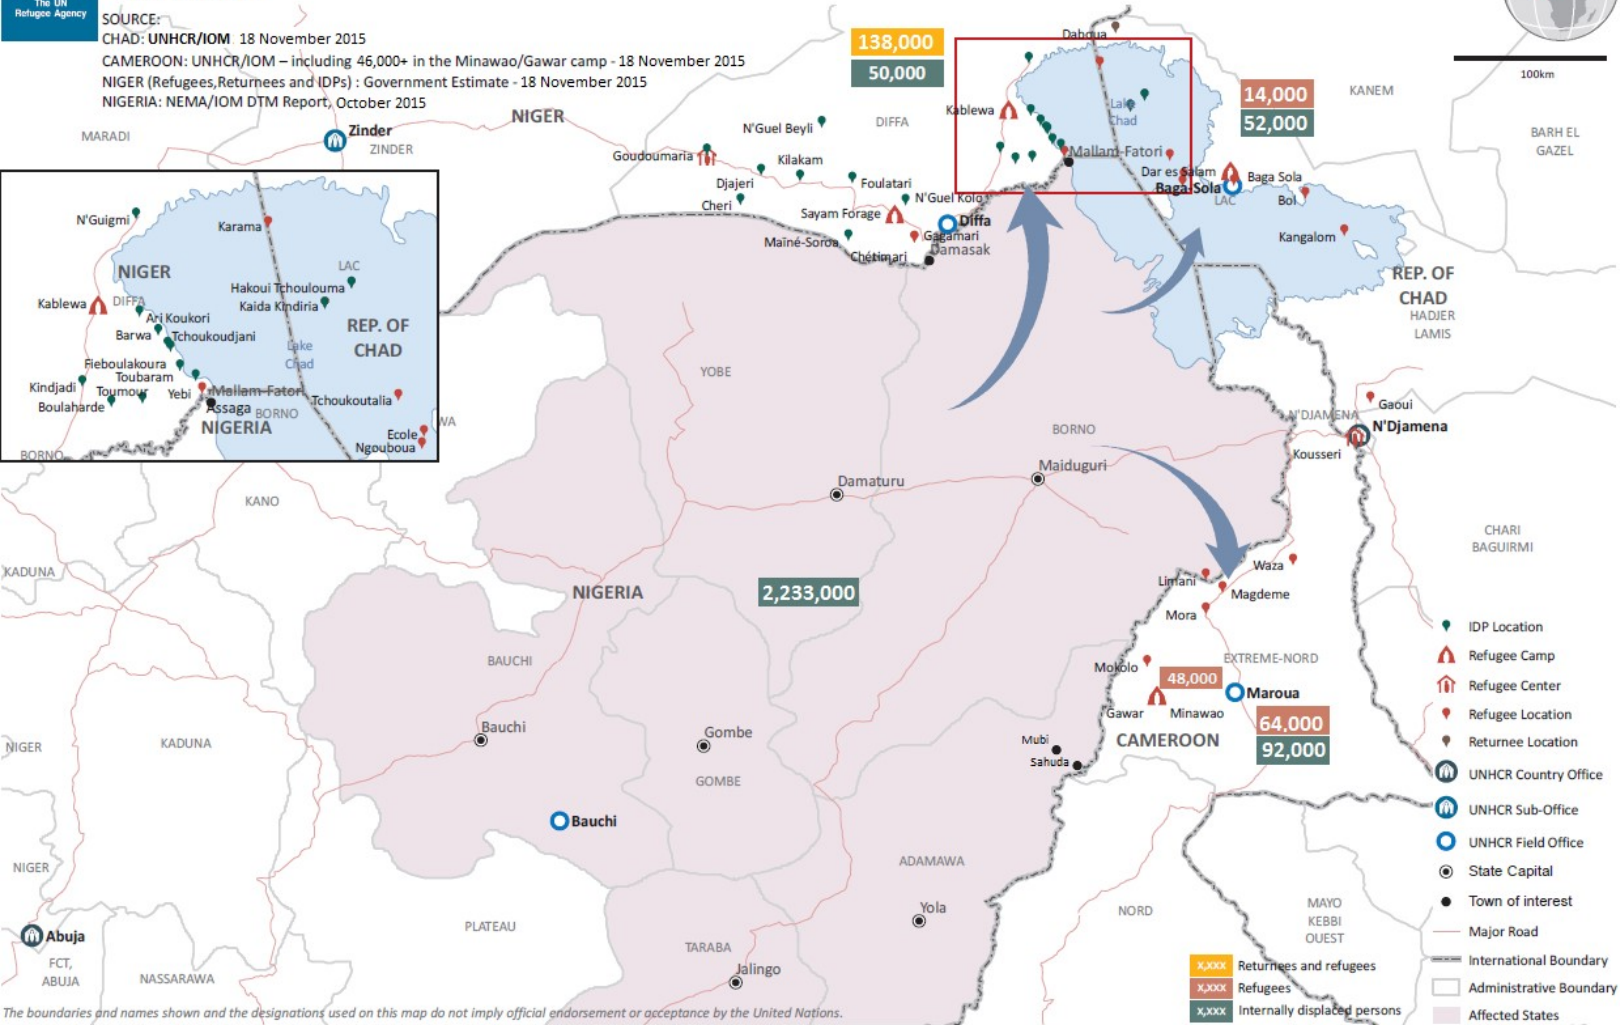

# Nigeria Situation: Operational context map

18 November

SOURCE: CHAD: UNHCR/IOM 18 November 2015

CAMEROON: UNHCR/IOM – including 46,000+ in the Minawao/Gawar camp - 18 November 2015

NIGER (Refugees, Returnees and IDPs) : Government Estimate - 18 November 2015

NIGERIA: NEMA/IOM DTM Report, October 2015

The boundaries and names shown and the designations used on this map do not imply official endorsement or acceptance by the United Nations.

Printing date: 18 November Sources: UNHCR Author: UNHCR - HQ Geneva Feedback: mapping@unhcr.org Filename: nga\_situation\_A4L