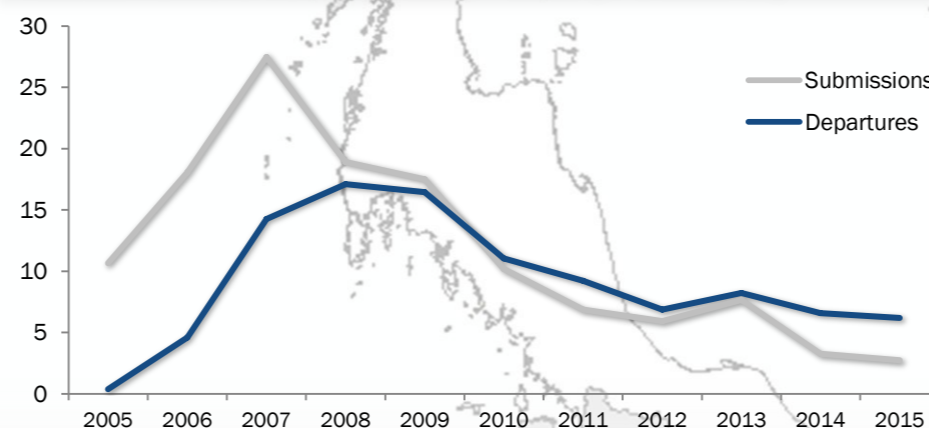

Resettlement overview from 2005 - 2015 (in thousands)