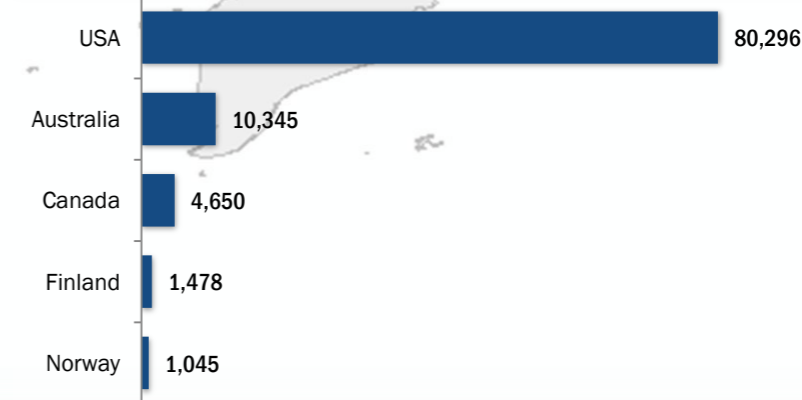

Main destinations from 2005-2015

Source: UNHCR proGres database

For more information, contact: imumaesot@unhcr.org