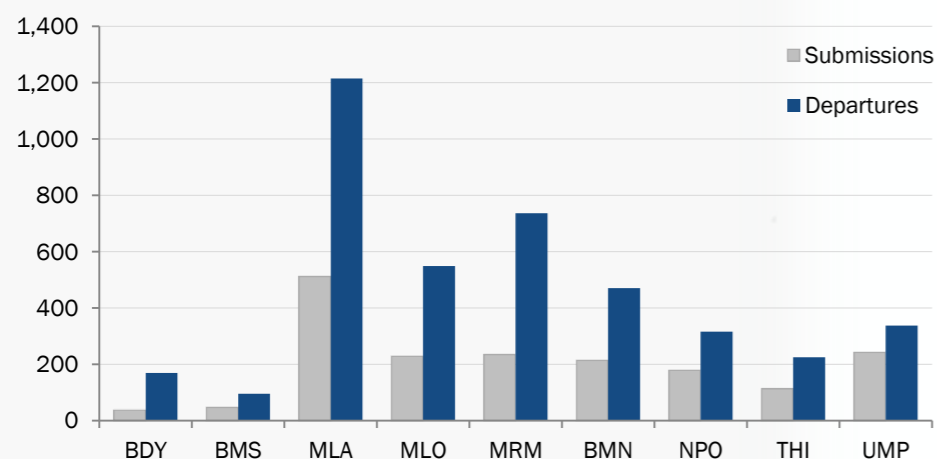

## Resettlement Figures 2005-2016

Sep

Total number of submissions **130,987**

Total number of departures **104,942**

## Resettlement Progress in 2016

Sep

Total number of submissions **1,813**

Total number of departures **4,114**

Total Verified Refugee Population\* **103,366**  
September 2016

\* Verification Exercise conducted from Jan-Apr 2015 and subsequent data changes to-date

## Resettlement of Myanmar Refugees by location in 2016

## Main destinations in 2016