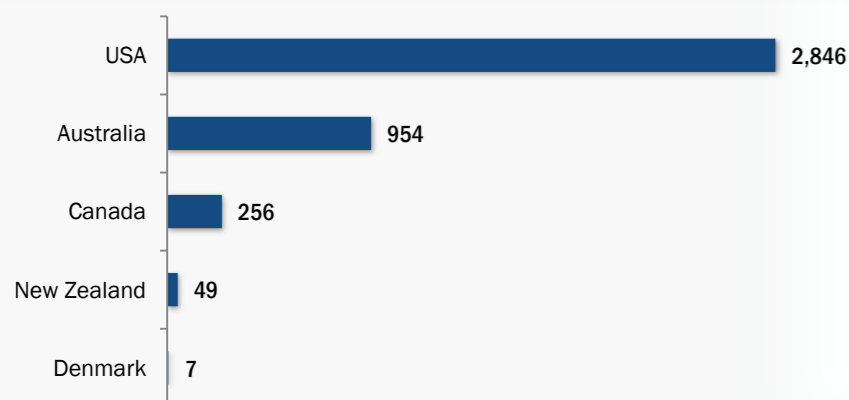

## Resettlement Figures 2005-2016

Sep

Total number of submissions **130,987**

Total number of departures **104,942**

## Resettlement Progress in 2016

Sep

Total number of submissions **1,813**

Total number of departures **4,114**

Total Verified Refugee Population\* **103,366**  
September 2016

\* Verification Exercise conducted from Jan-Apr 2015 and subsequent data changes to-date

## Resettlement of Myanmar Refugees by location in 2016

## Main destinations in 2016