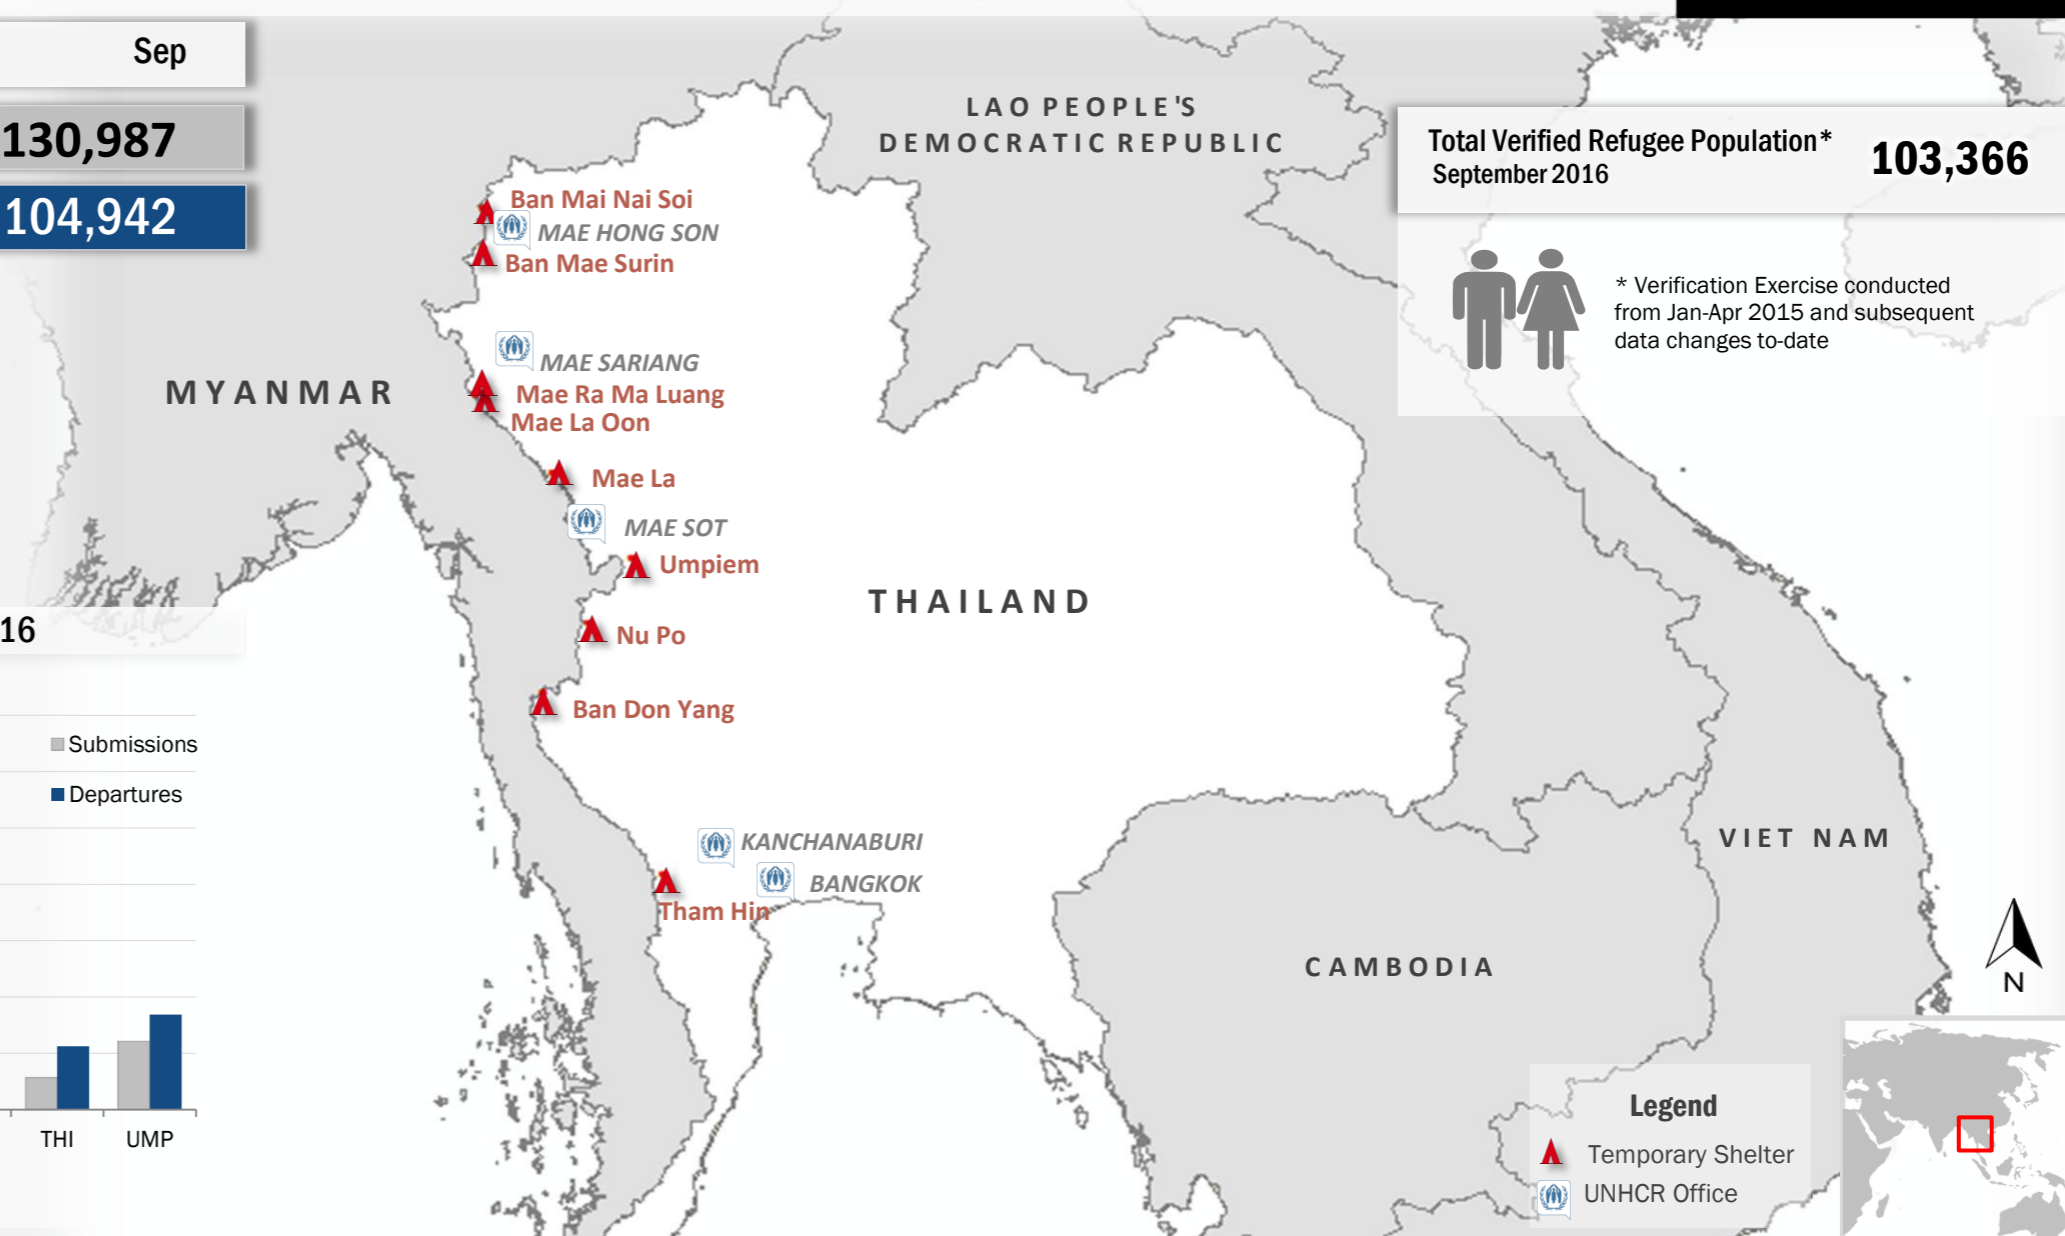

## Resettlement Progress in 2016

Sep

Total number of submissions **1,813**

Total number of departures **4,114**

Total Verified Refugee Population\* **103,366**  
September 2016

\* Verification Exercise conducted from Jan-Apr 2015 and subsequent data changes to-date

## Resettlement of Myanmar Refugees by location in 2016

## Main destinations in 2016

## Resettlement overview from 2005 - 2015 (in thousands)