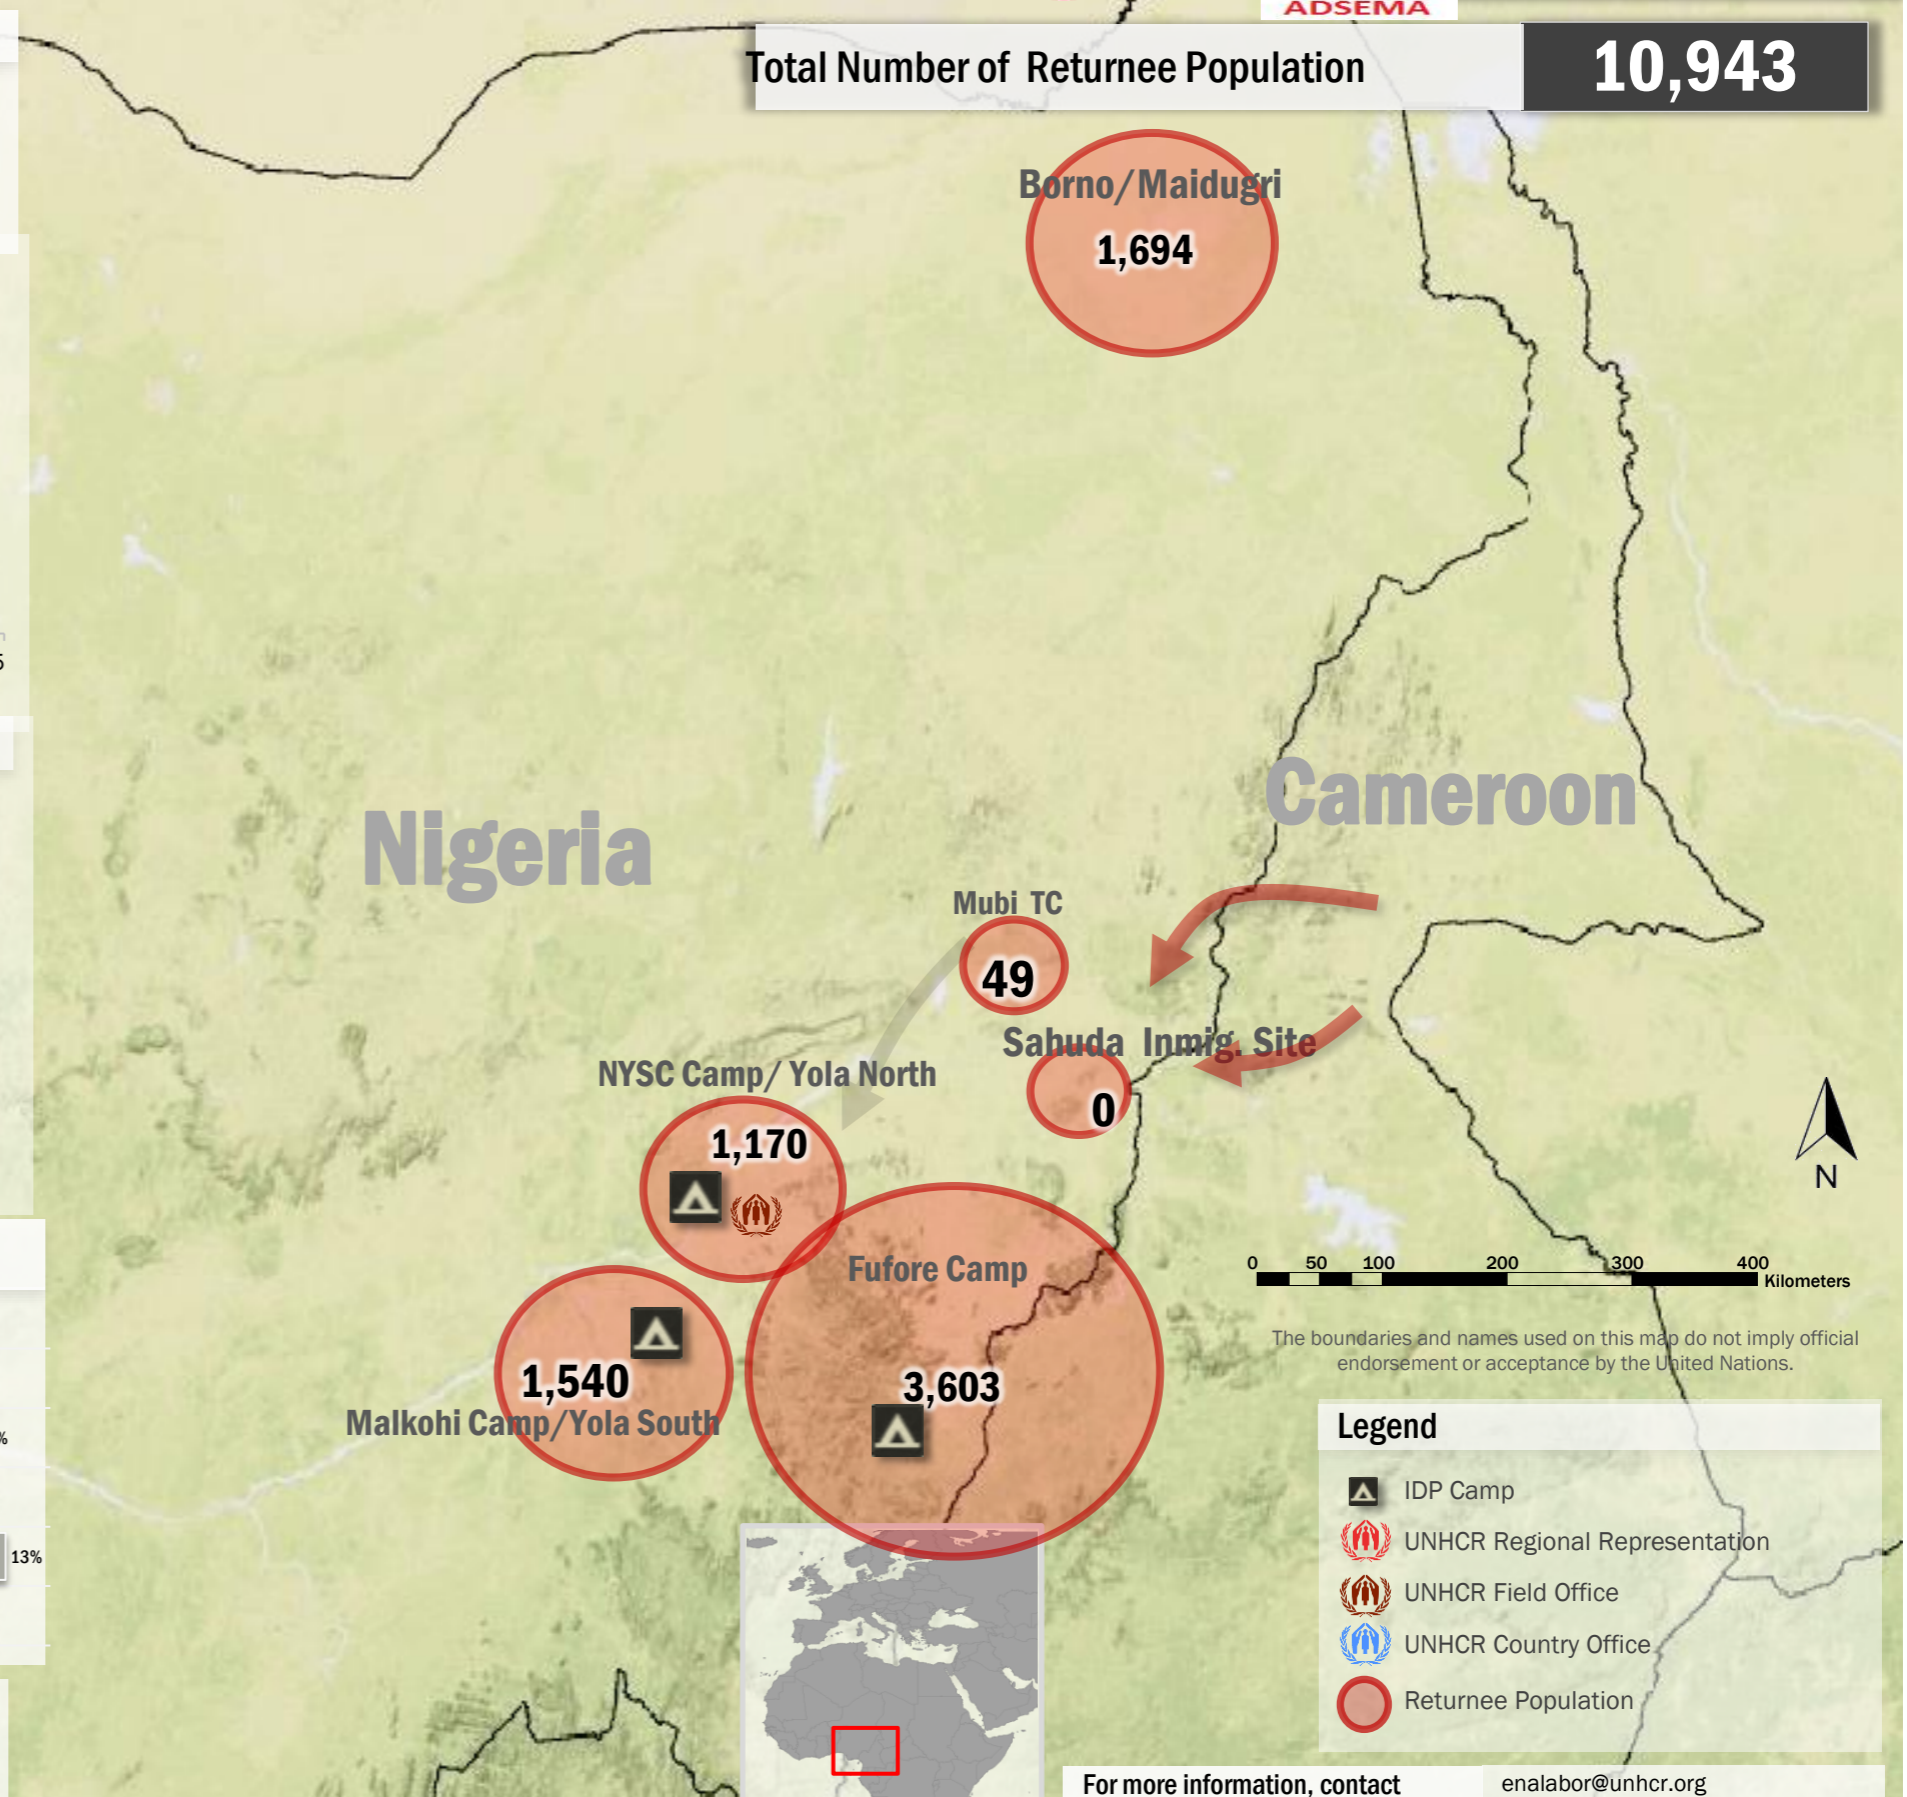

Nigerian Returnees from Cameroon

13 Sep 2015

Returnee Population Update

Background information on population

UNHCR in collaboration with Nigeria Immigration Service (NIS), NRCS, SEMA and NEMA carry out registration at the immigration screening site in Sahuda village

Total Number of Returnee Population

10,943

Weekly Number of Nigerian Returnees from Cameroon

Returnees per area

as of 13 September 2015

Age & Gender of Registered Returnees

Partners

Nigerian Immigration Service (NIS), Nigerian Red Cross Society (NRCS), ADSEMA, NEMA.

The boundaries and names used on this map do not imply official endorsement or acceptance by the United Nations.

Legend

- IDP Camp
- UNHCR Regional Representation
- UNHCR Field Office
- UNHCR Country Office
- Returnee Population