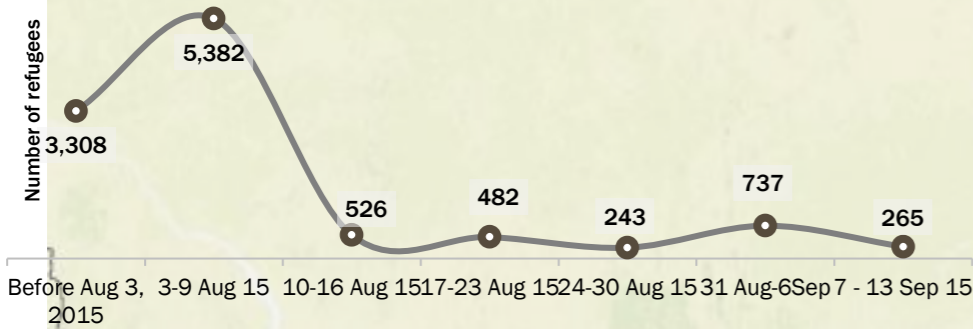

Nigerian Returnees from Cameroon

13 Sep 2015

Returnee Population Update

Background information on population

UNHCR in collaboration with Nigeria Immigration Service (NIS), NRCS, SEMA and NEMA carry out registration at the immigration screening site in Sahuda village

Total Number of Returnee Population

10,943

Weekly Number of Nigerian Returnees from Cameroon

Returnees per area

as of 13 September 2015

Age & Gender of Registered Returnees

Partners

Nigerian Immigration Service (NIS), Nigerian Red Cross Society (NRCS), ADSEMA, NEMA.