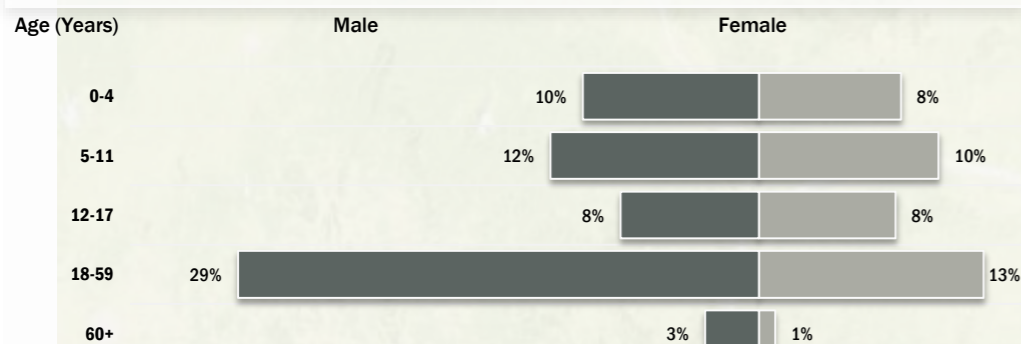

Total Number of Returnee Population

10,943

Weekly Number of Nigerian Returnees from Cameroon

Returnees per area

as of 13 September 2015

Age & Gender of Registered Returnees

Partners

Nigerian Immigration Service (NIS), Nigerian Red Cross Society (NRCS), ADSEMA, NEMA.