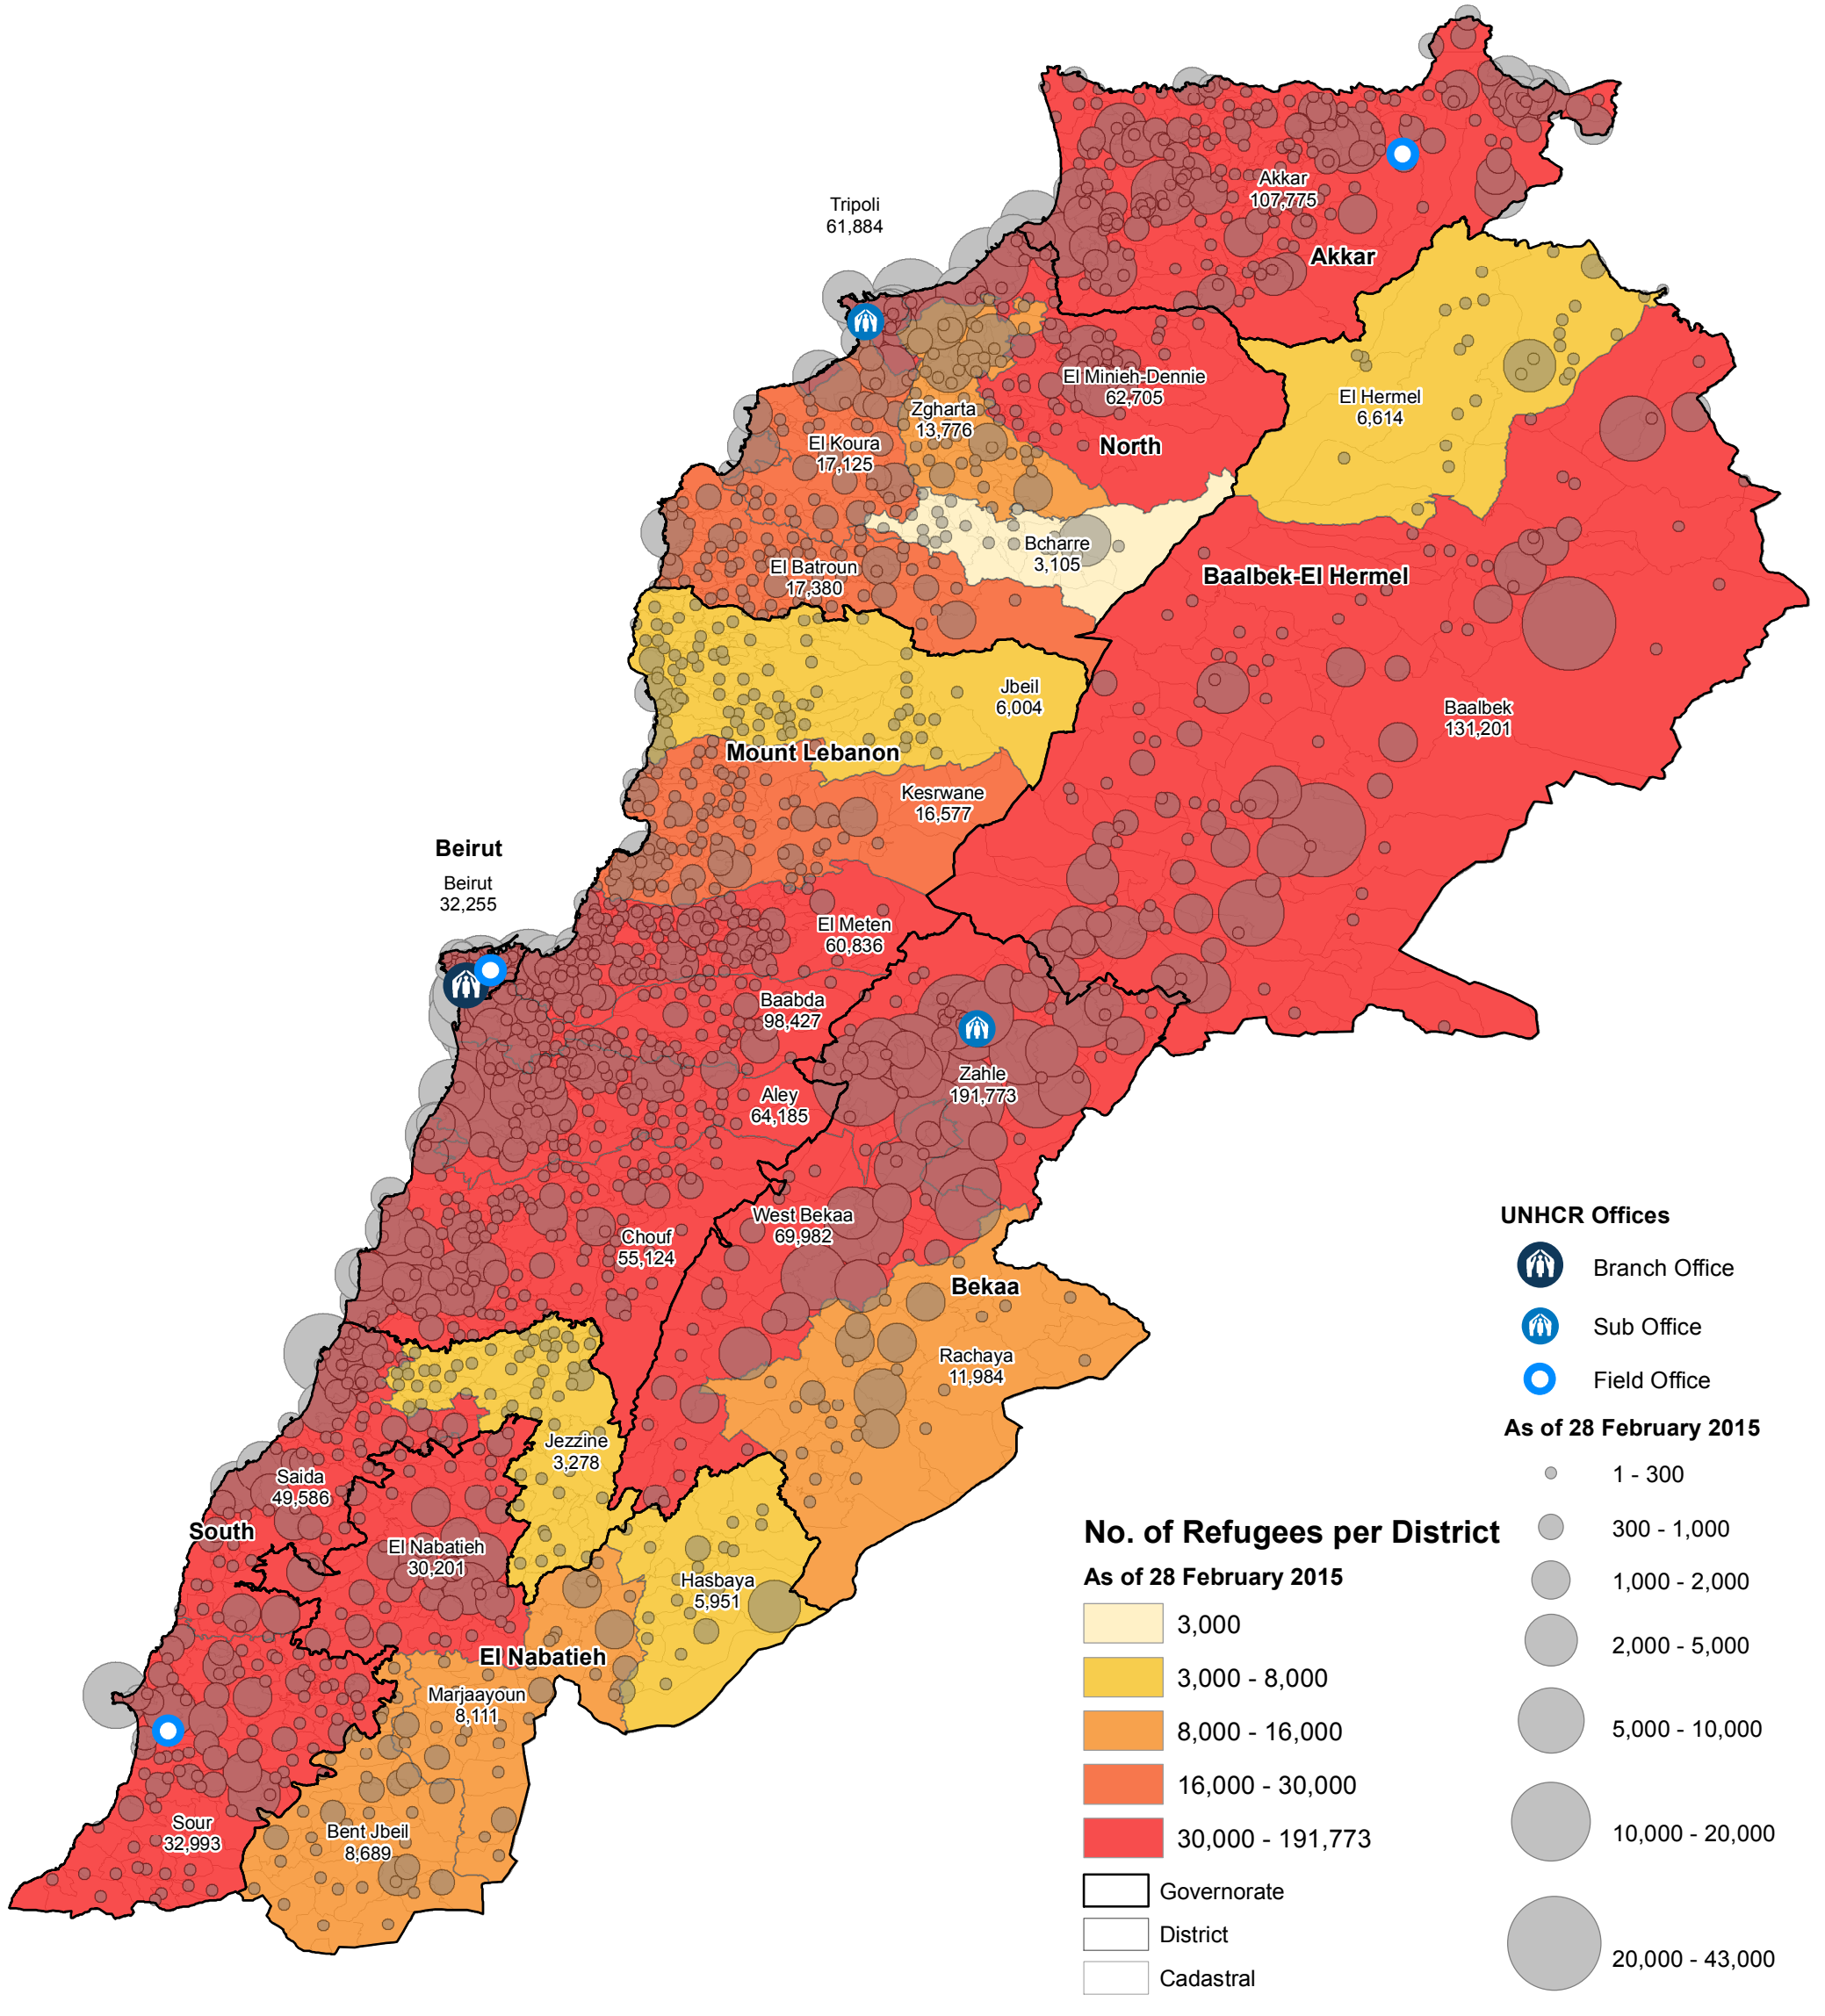

SYRIA REFUGEE RESPONSE

LEBANON Syrian Refugees Registered

28 February 2015

UNHCR Lebanon - Beirut
Country Office

Total No. of Refugees **1,178,038**
 Refugees Registered **1,167,521**
 Refugees Awaiting **10,517**

UNHCR Offices

- Branch Office
- Sub Office
- Field Office

As of 28 February 2015

No. of Refugees per District
As of 28 February 2015

- 3,000
- 3,000 - 8,000
- 8,000 - 16,000
- 16,000 - 30,000
- 30,000 - 191,773

As of 28 February 2015

- 1 - 300
- 300 - 1,000
- 1,000 - 2,000
- 2,000 - 5,000
- 5,000 - 10,000
- 10,000 - 20,000
- 20,000 - 43,000

Governorate
 District
 Cadastral

The boundaries, names, and designations used on this map do not imply official endorsement of the United Nations or UNHCR. All data used were the best available at the time of map production.

Data Sources:

- Refugee population and location data by UNHCR 28 February 2015. For more information on refugee data, contact Rana G. Ksaifi at ksaifi@unhcr.org

GIS and Mapping by UNHCR Lebanon. For further information on map, contact Jad Ghosn at ghosn@unhcr.org or Aung Thu WIN at wina@unhcr.org