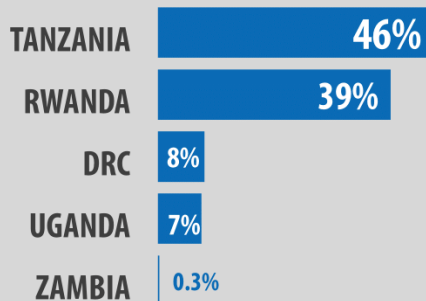

185,765

newly arrived refugees from Burundi
in neighbouring countries

DEMOCRATIC
REPUBLIC OF
THE CONGO

LEGEND

-  Capital city
-  Refugee camp
-  Refugee settlement
-  Refugee reception centre/ transit centre
-  New arrivals from Burundi
-  International boundary