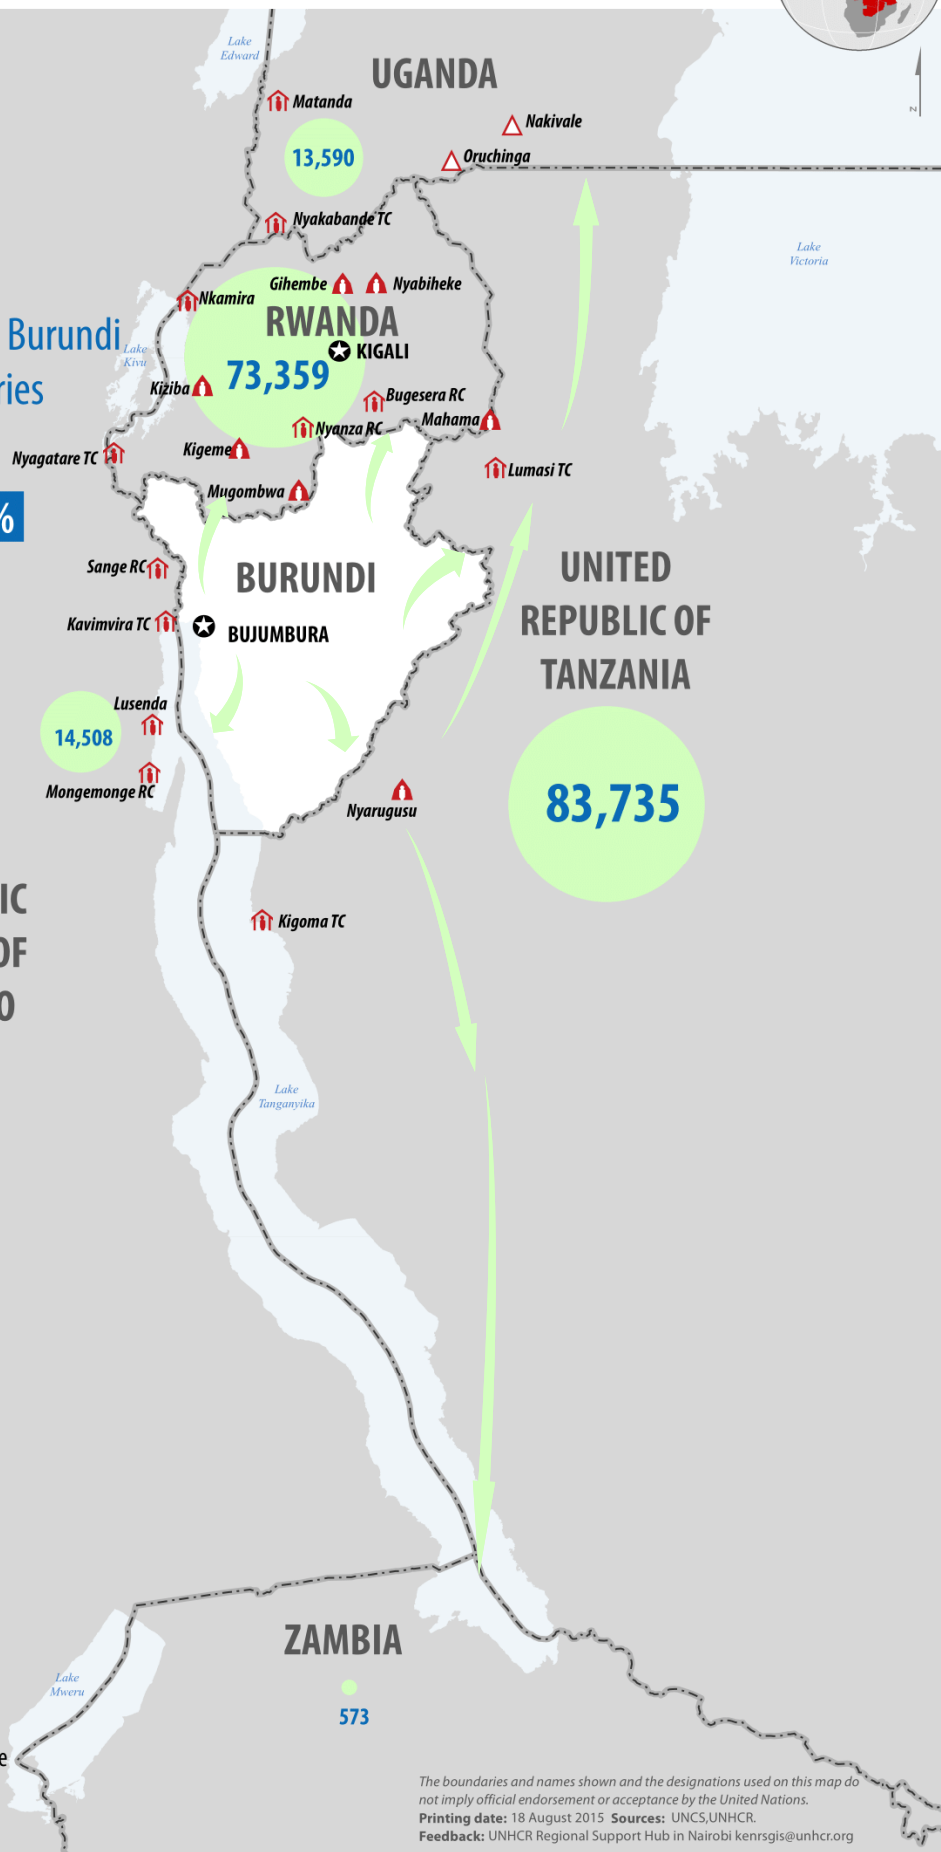

185,765

newly arrived refugees from Burundi
in neighbouring countries

DEMOCRATIC
REPUBLIC OF
THE CONGO

LEGEND

-  Capital city
-  Refugee camp
-  Refugee settlement
-  Refugee reception centre/ transit centre
-  New arrivals from Burundi
-  International boundary

10km