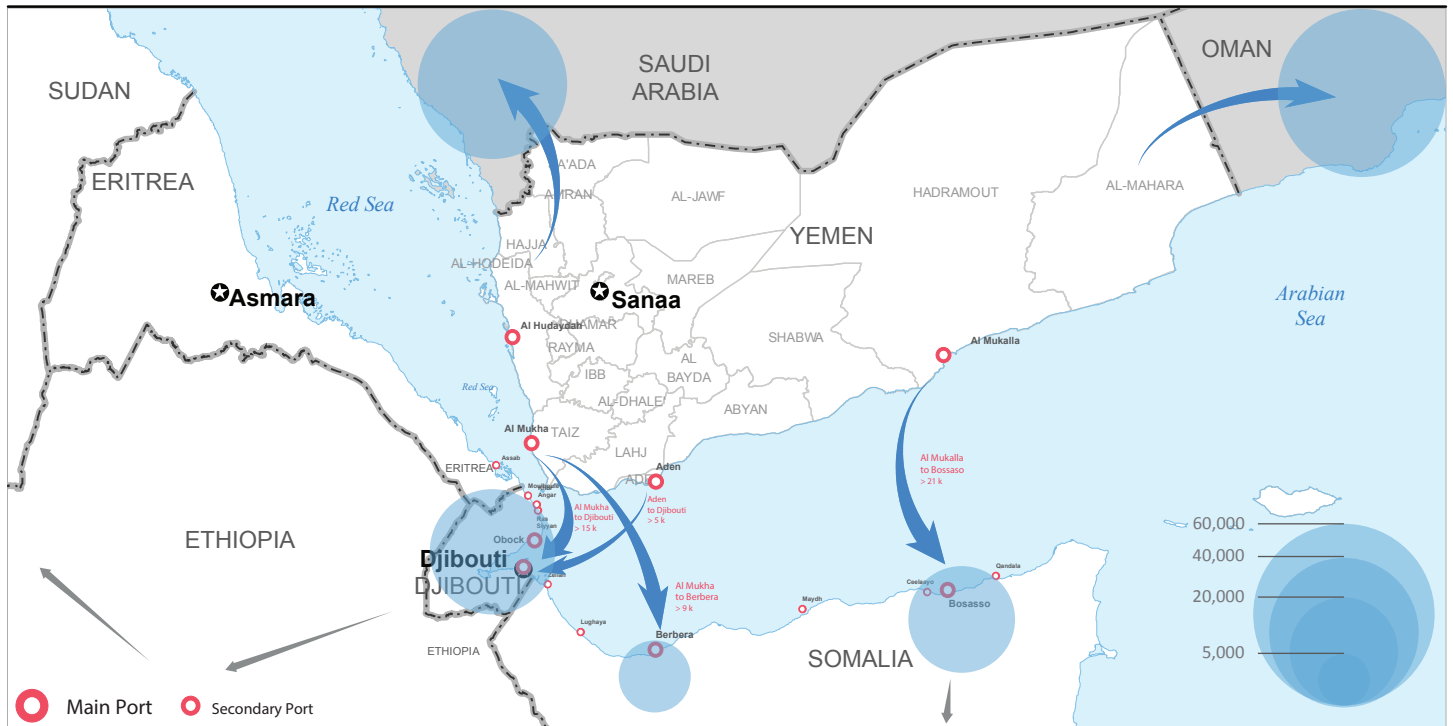

# YEMEN SITUATION

## Population movement from and to Yemen

as of 1st November 2015

### TOTAL MOVEMENT OUT OF YEMEN

166,658 persons

Movement from Yemen to Horn of Africa

75,778 persons

### TOTAL MOVEMENT TO YEMEN

Movement to Yemen Jan-Oct 2015

70,152 persons