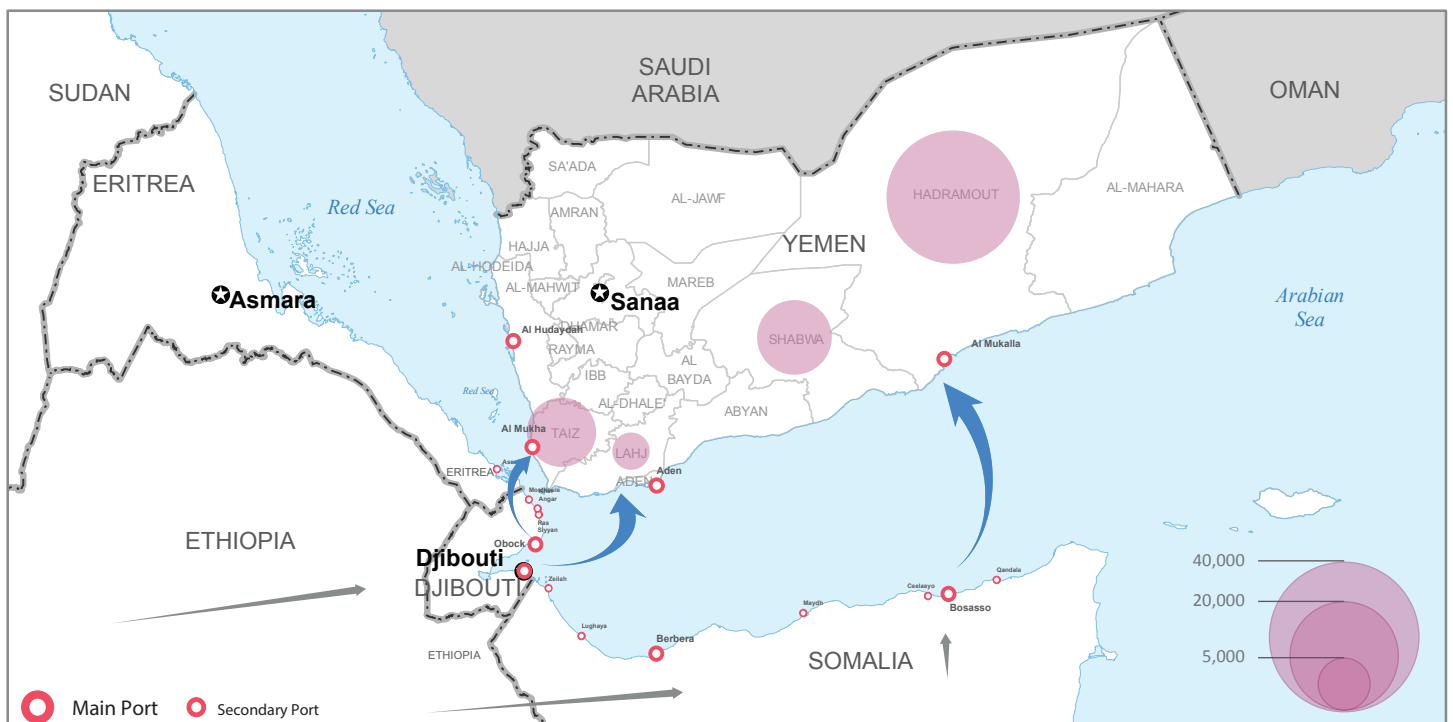

Breakdown by Nationality

provisional figures as of 30 October 2015.