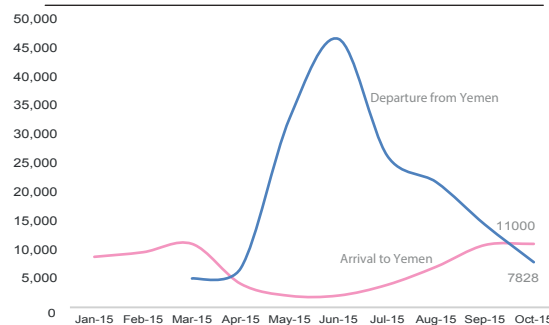

## Population movement from and to Yemen

as of 1st November 2015

### TOTAL MOVEMENT OUT OF YEMEN

166,658 persons

Movement from Yemen to Horn of Africa

75,778 persons

#### Breakdown by Nationality

as of 28 October 2015

### MOVEMENT TREND

Monthly movements from and to Yemen