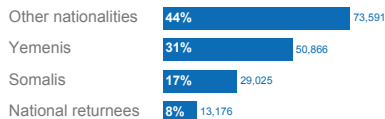

Breakdown by Nationality

as of 28 October 2015