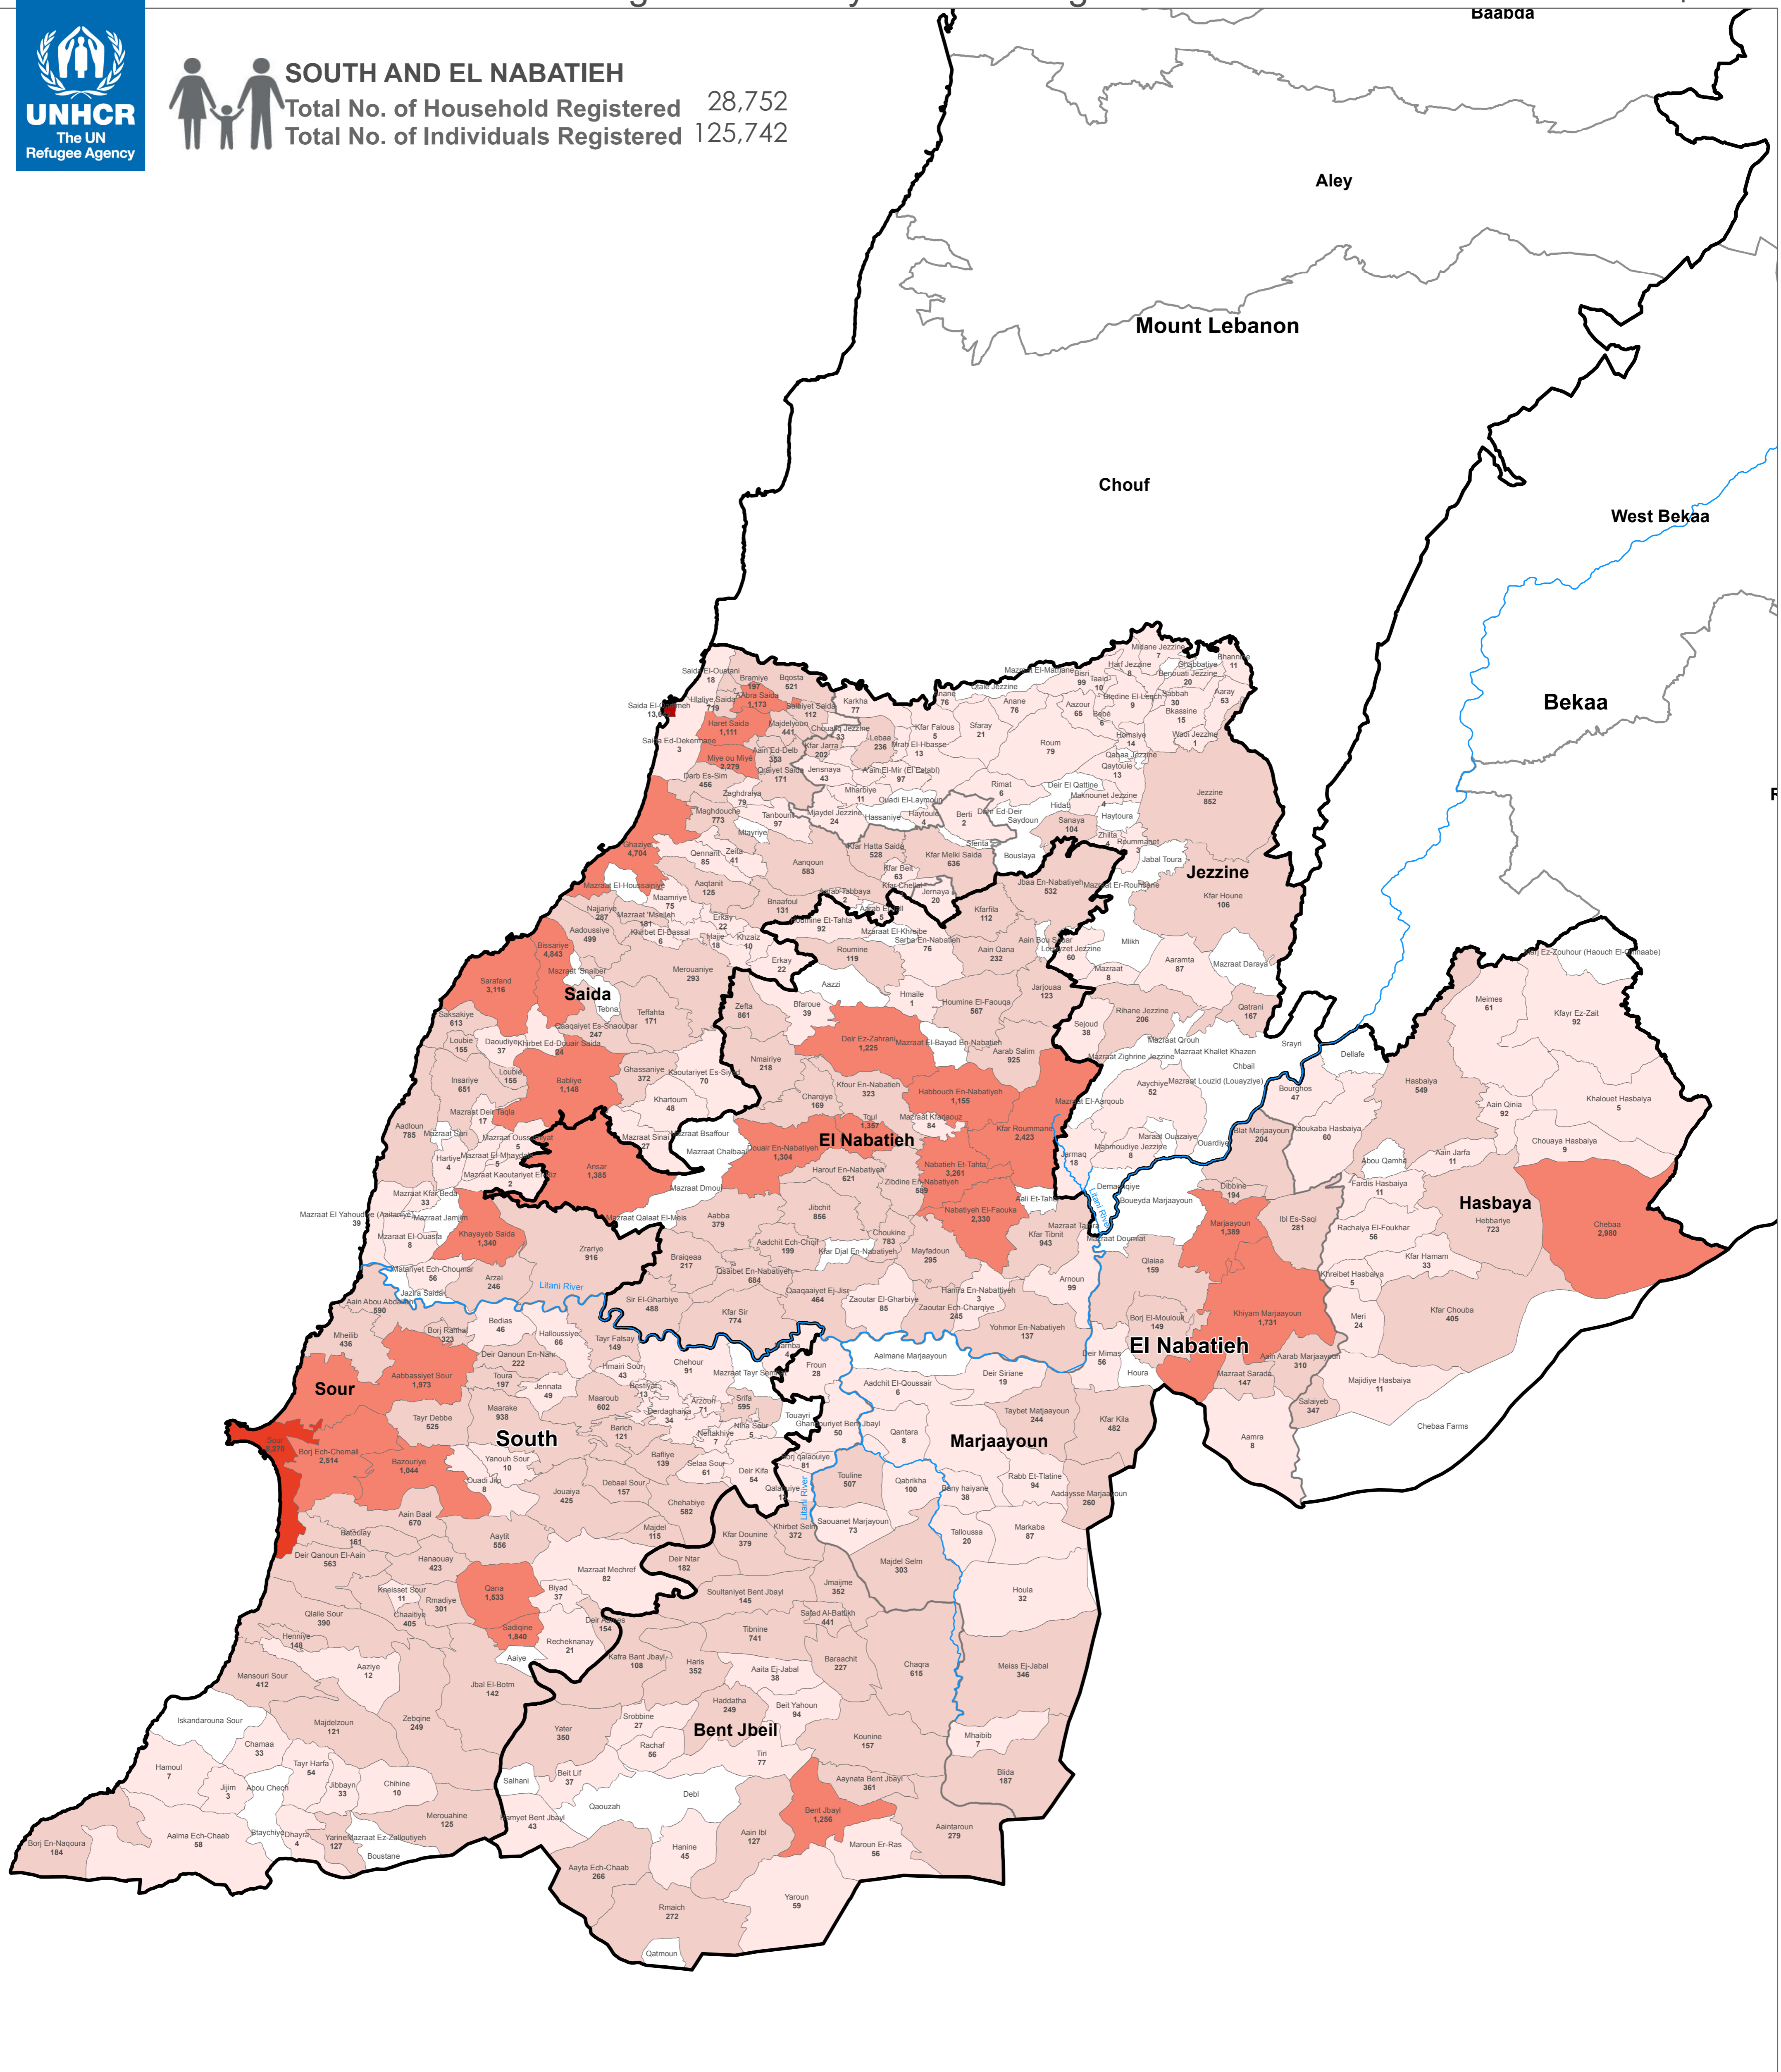

SYRIA REFUGEE RESPONSE

LEBANON South and El Nabatieh Governorates

Distribution of the Registered Syrian Refugees at Cadastral Level As of 30 September 2015

SOUTH AND EL NABATIEH

Total No. of Household Registered 28,752
Total No. of Individuals Registered 125,742

Notes

This map has been produced by UNHCR based on maps and material provided by the Government of Lebanon for UNHCR operational purposes. It does not constitute an official United Nations map. The designations employed and the presentation of material on this map do not imply the expression of any opinion whatsoever on the part of the Secretariat of the United Nations concerning the legal status of any country, territory, city or area or of its authorities, or concerning the delimitation of its frontiers or boundaries.

Data Sources:
- Lebanese Border, Caza and Cadastral Boundaries: NPMP/PT 2005.
- Geographic Projection WGS 1984

Registered Refugees Figures by UNHCR as of 30 September 2015.
For more information contact Rana G. Ksaifi at ksaifi@unhcr.org

GIS and Mapping by UNHCR. For Information and updates contact Jad Ghosn: ghosn@unhcr.org
Maroun Sader: sader@unhcr.org

NPMP/PT: National Physical Master Plan for the Lebanese Territory

LOCATION DIAGRAM