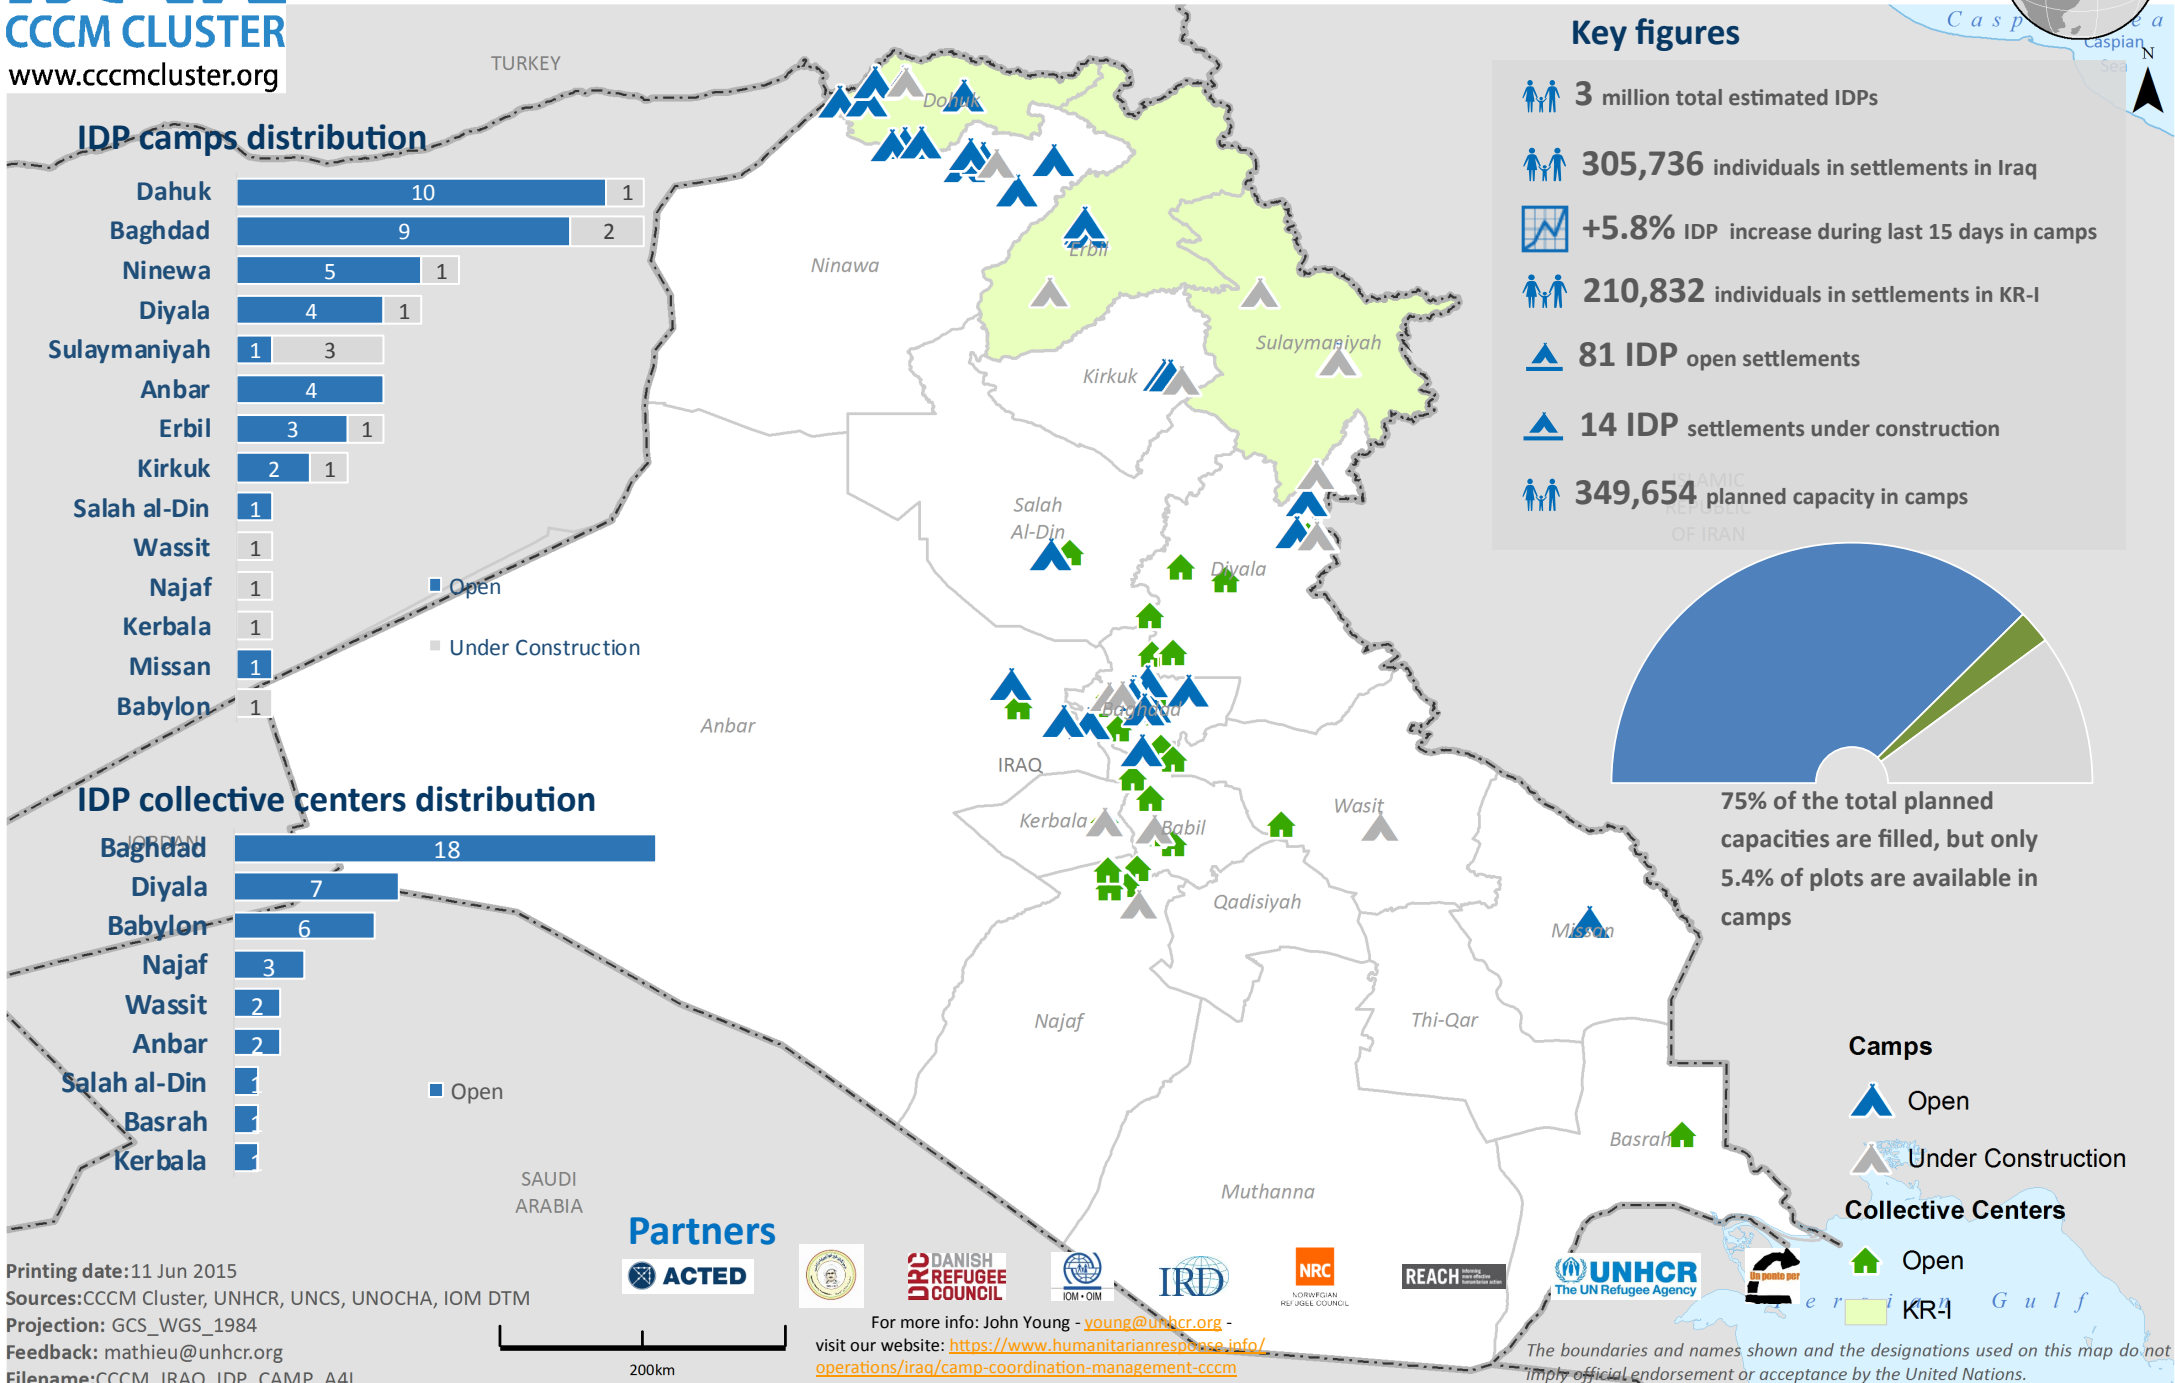

Collective Centers

- Open

Printing date: 11 Jun 2015

Sources: CCCM Cluster, UNHCR, UNCS, UNOCHA, IOM DTM

Projection: GCS_WGS_1984

Feedback: mathieu@unhcr.org

Filename: CCCM_IRAQ_IDP_CAMP_A4L

Partners

For more info: John Young - young@unhcr.org

visit our website: <https://www.humanitarianresponse.info/operations/iraq/camp-coordination-management-ccm>

The boundaries and names shown and the designations used on this map do not imply official endorsement or acceptance by the United Nations.