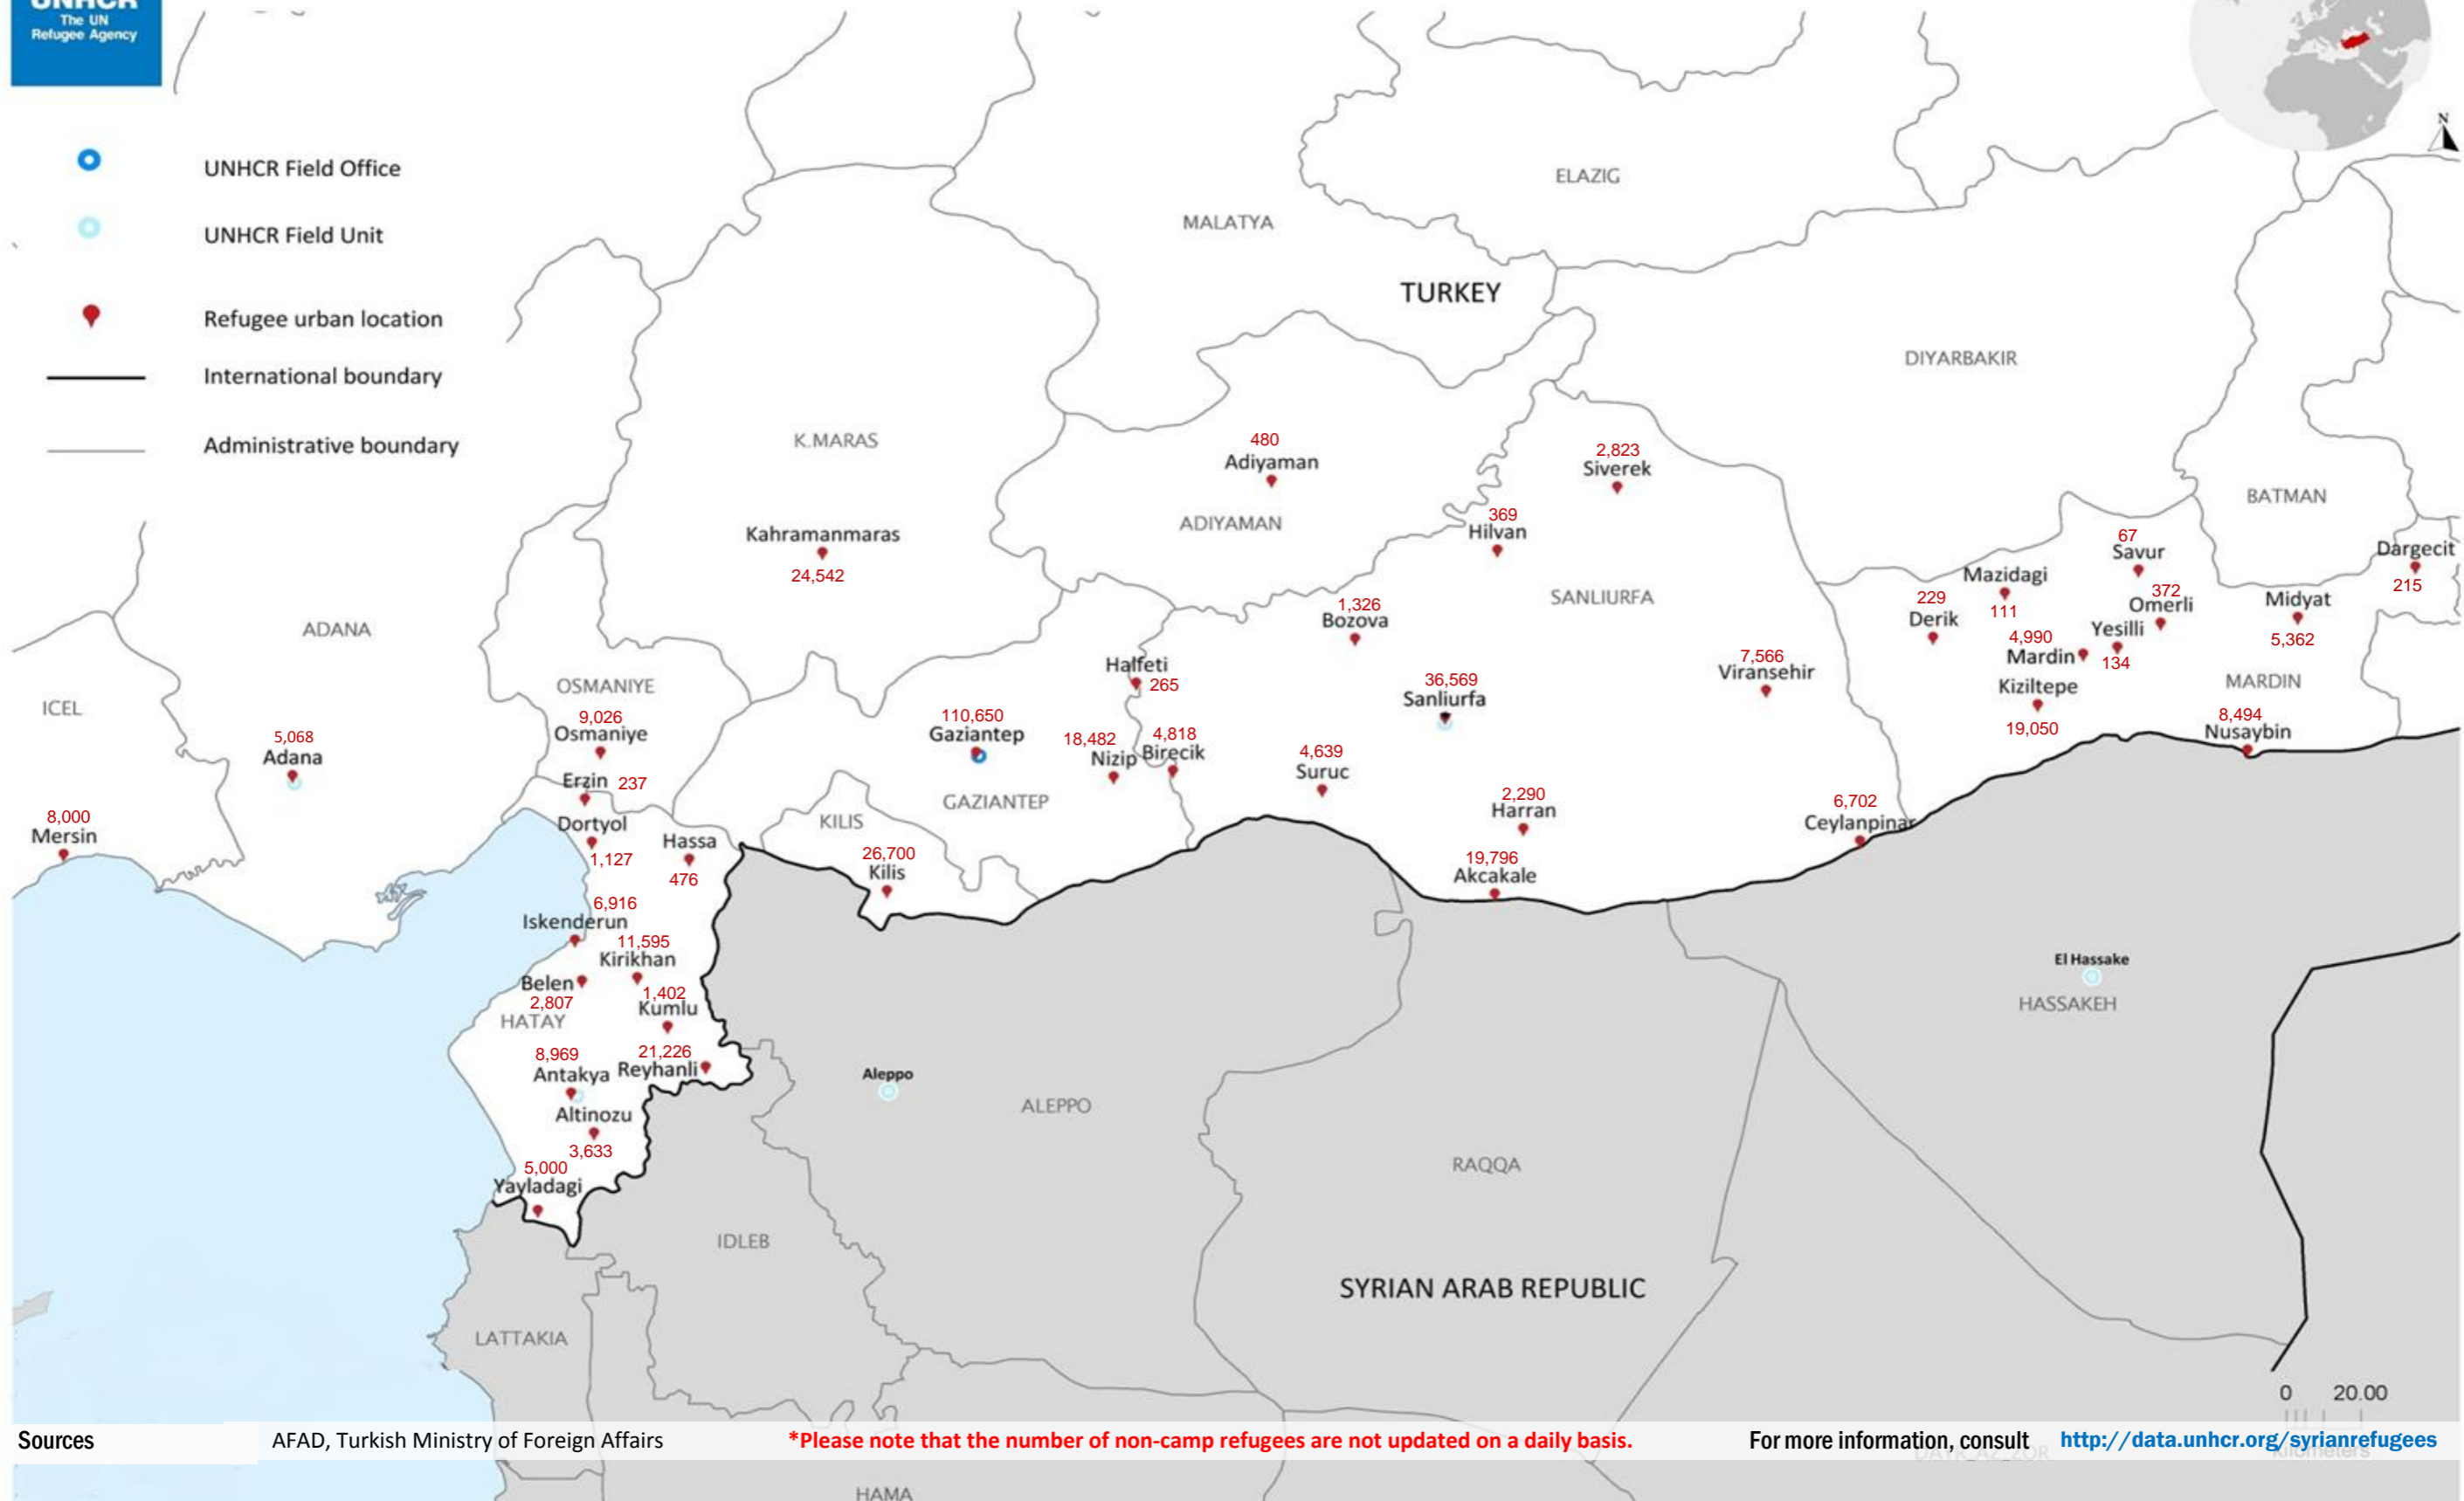

Turkey: Syrian Refugees in Urban Locations

- UNHCR Field Office
- UNHCR Field Unit
- Refugee urban location
- International boundary
- Administrative boundary

Sources: AFAD, Turkish Ministry of Foreign Affairs

***Please note that the number of non-camp refugees are not updated on a daily basis.**

For more information, consult <http://data.unhcr.org/syrianrefugees>