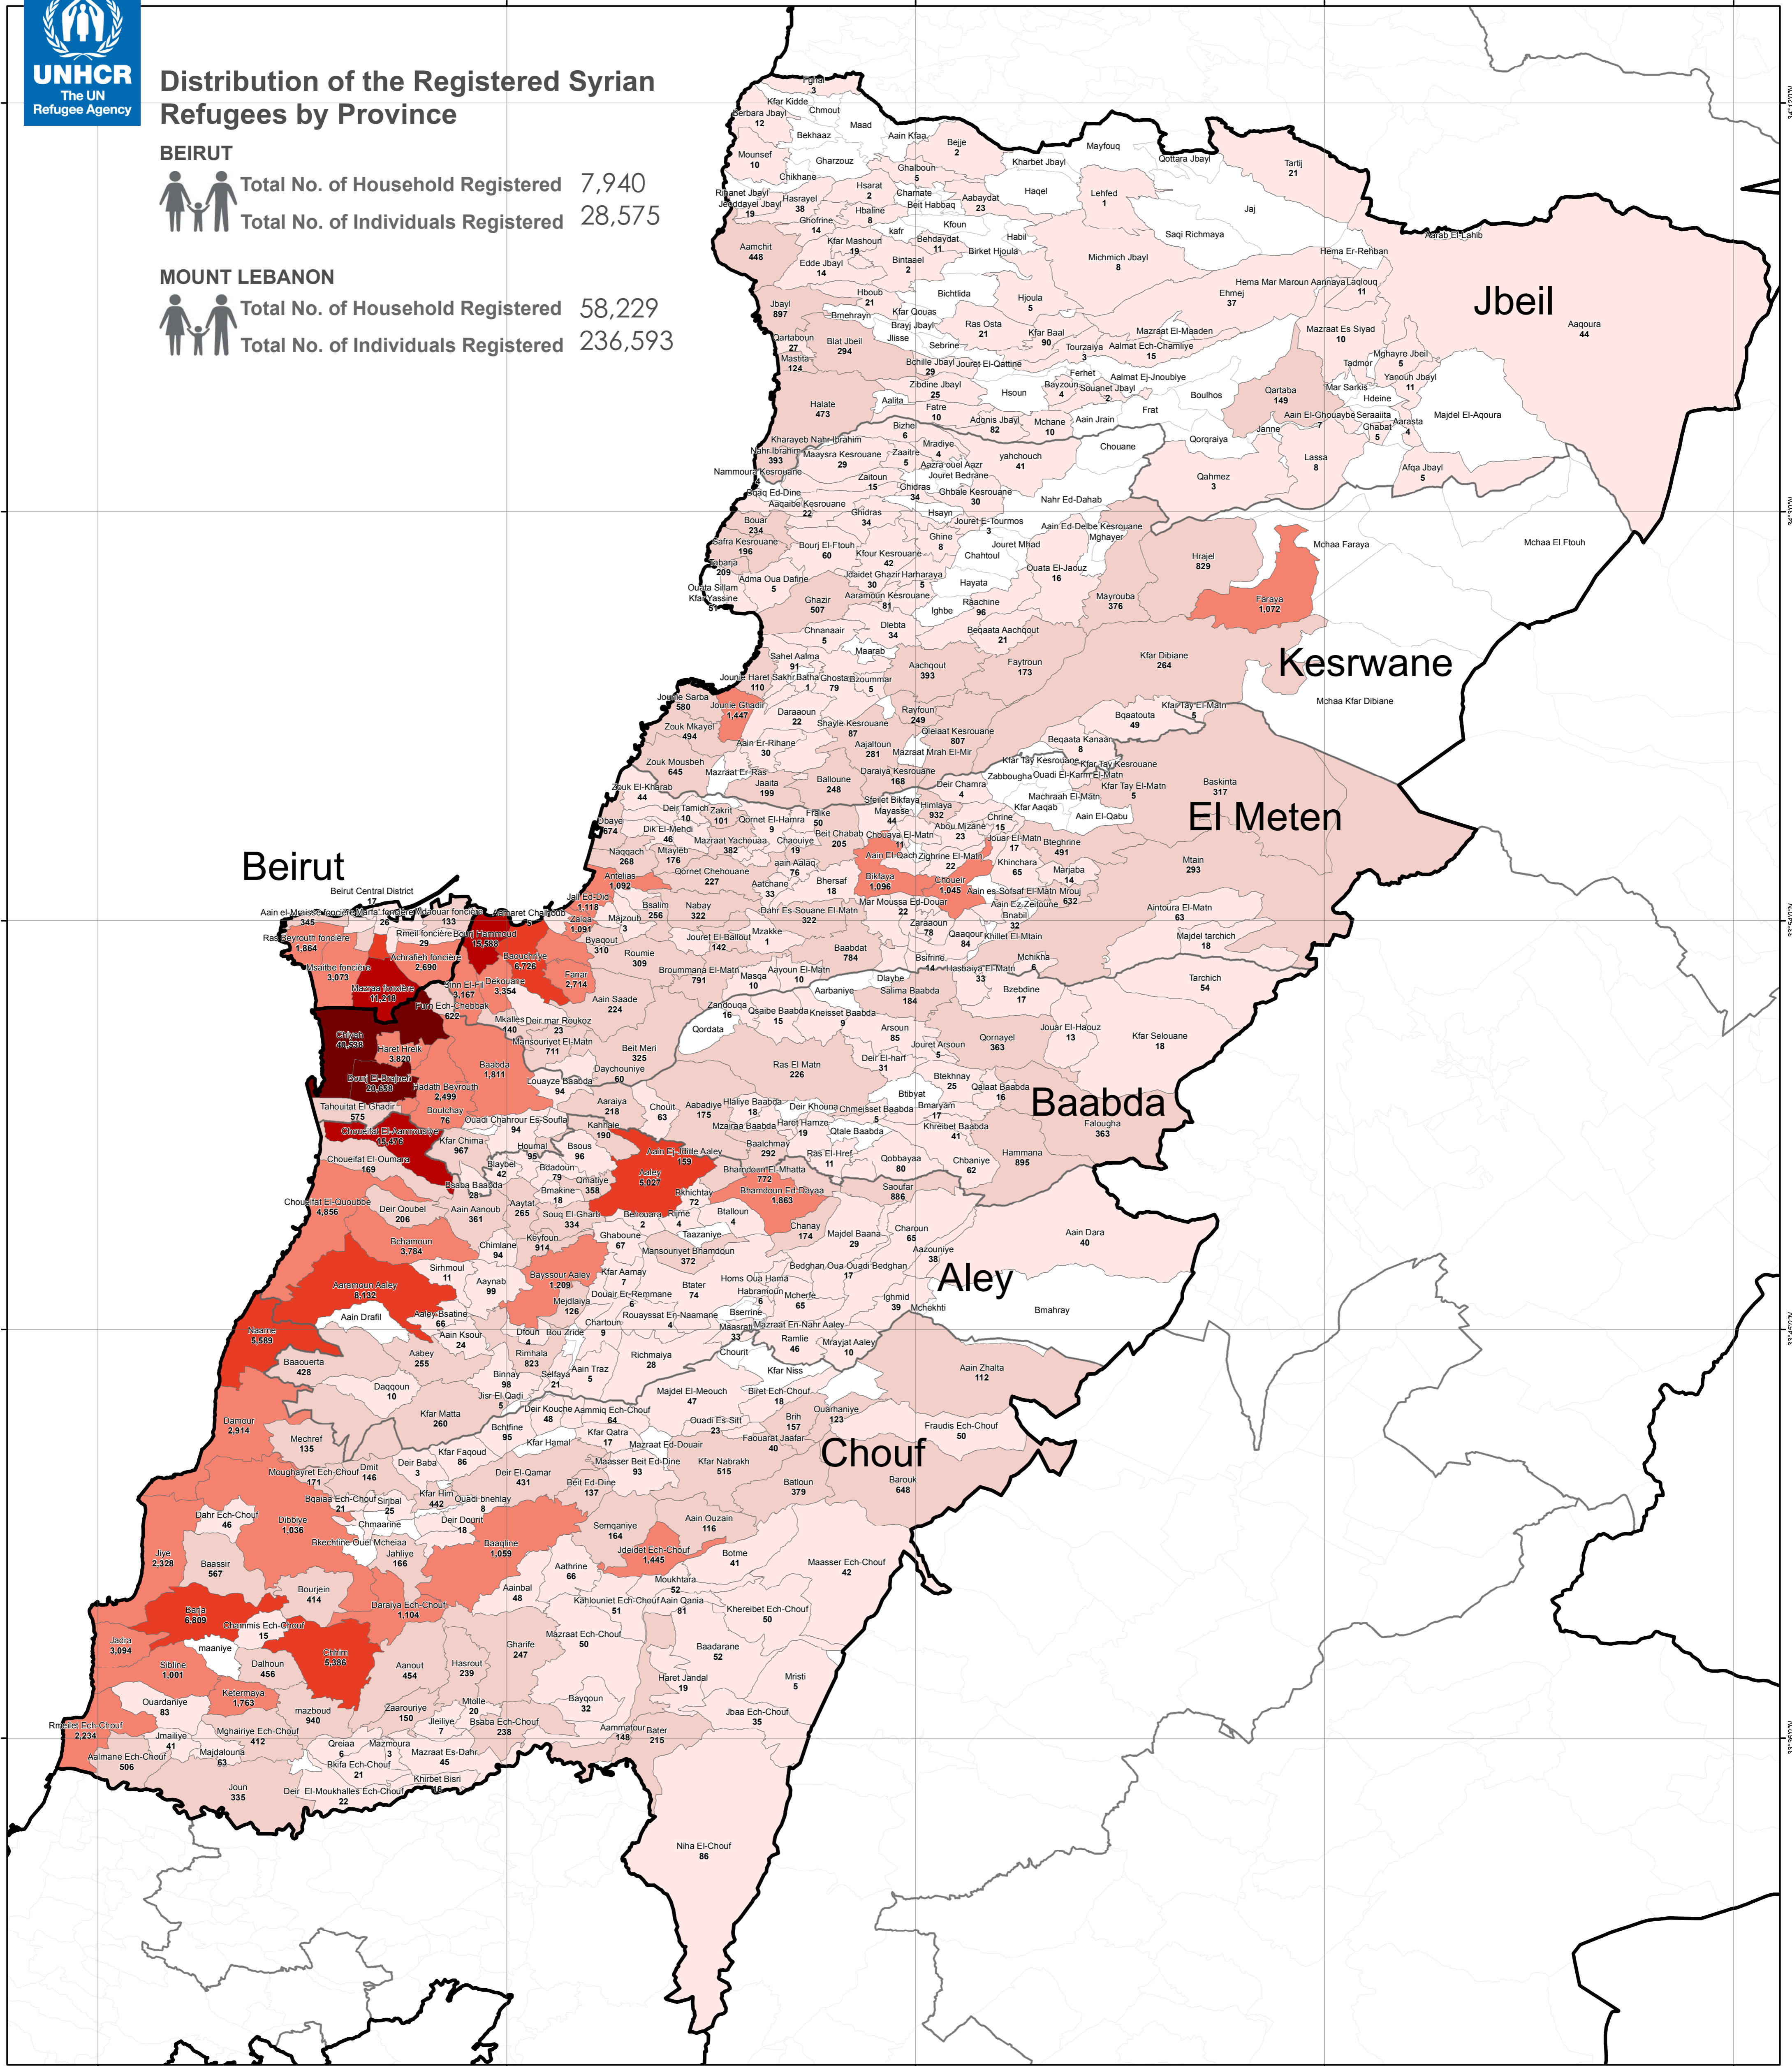

## LEBANON Beirut and Mount Lebanon Governorates

### Distribution of the Registered Syrian Refugees at the Cadastral Level

As of 30 April 2014

#### Distribution of the Registered Syrian Refugees by Province

#### Notes

The boundaries, names and designations used on this map do not imply official endorsement of the United Nations. All data used are the best available at the time of map production.

**Data Sources:**  
 - Lebanese Border, Caza and Cadastral Boundaries: NPMPLT 2005.  
 - Geographic Projection WGS 1984