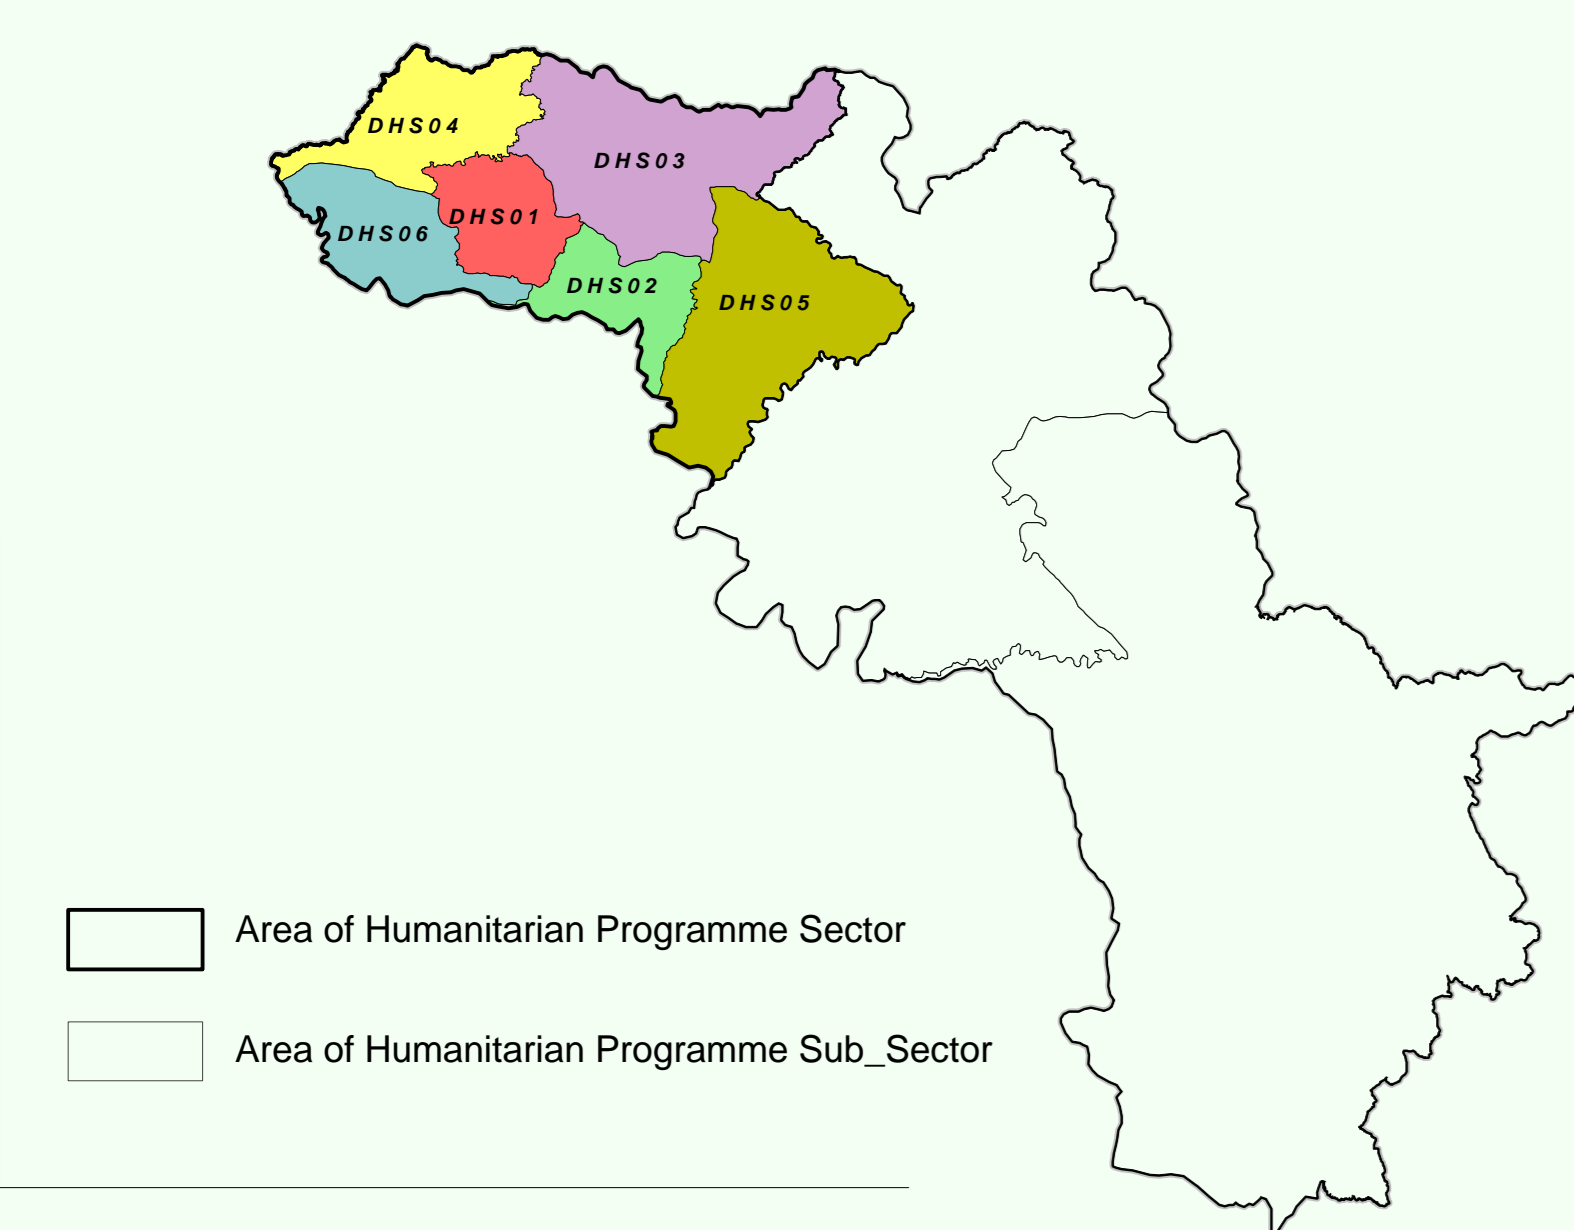

TURKEY

TURKEY

map of
Dahuk

Humanitarian Programme Sector

Map prepared by JHIC
United Nations Joint Humanitarian Information Centre

UNOHC, Erbil, Northern Iraq
October 2002

- International boundary
- Dahuk HPS
- Erbil HPS
- Sulaymaniyah HPS
- Area of HS
- Lake
- River
- Major Road
- Secondary Road
- Governorate Centre
- District Centre
- Sub-District Centre
- Other

The designations used and the presentation of this map do not imply the expression of any opinion whatsoever on the part of the Secretariat of the United Nations concerning the legal status of any country, territory, city or area or of its authorities.