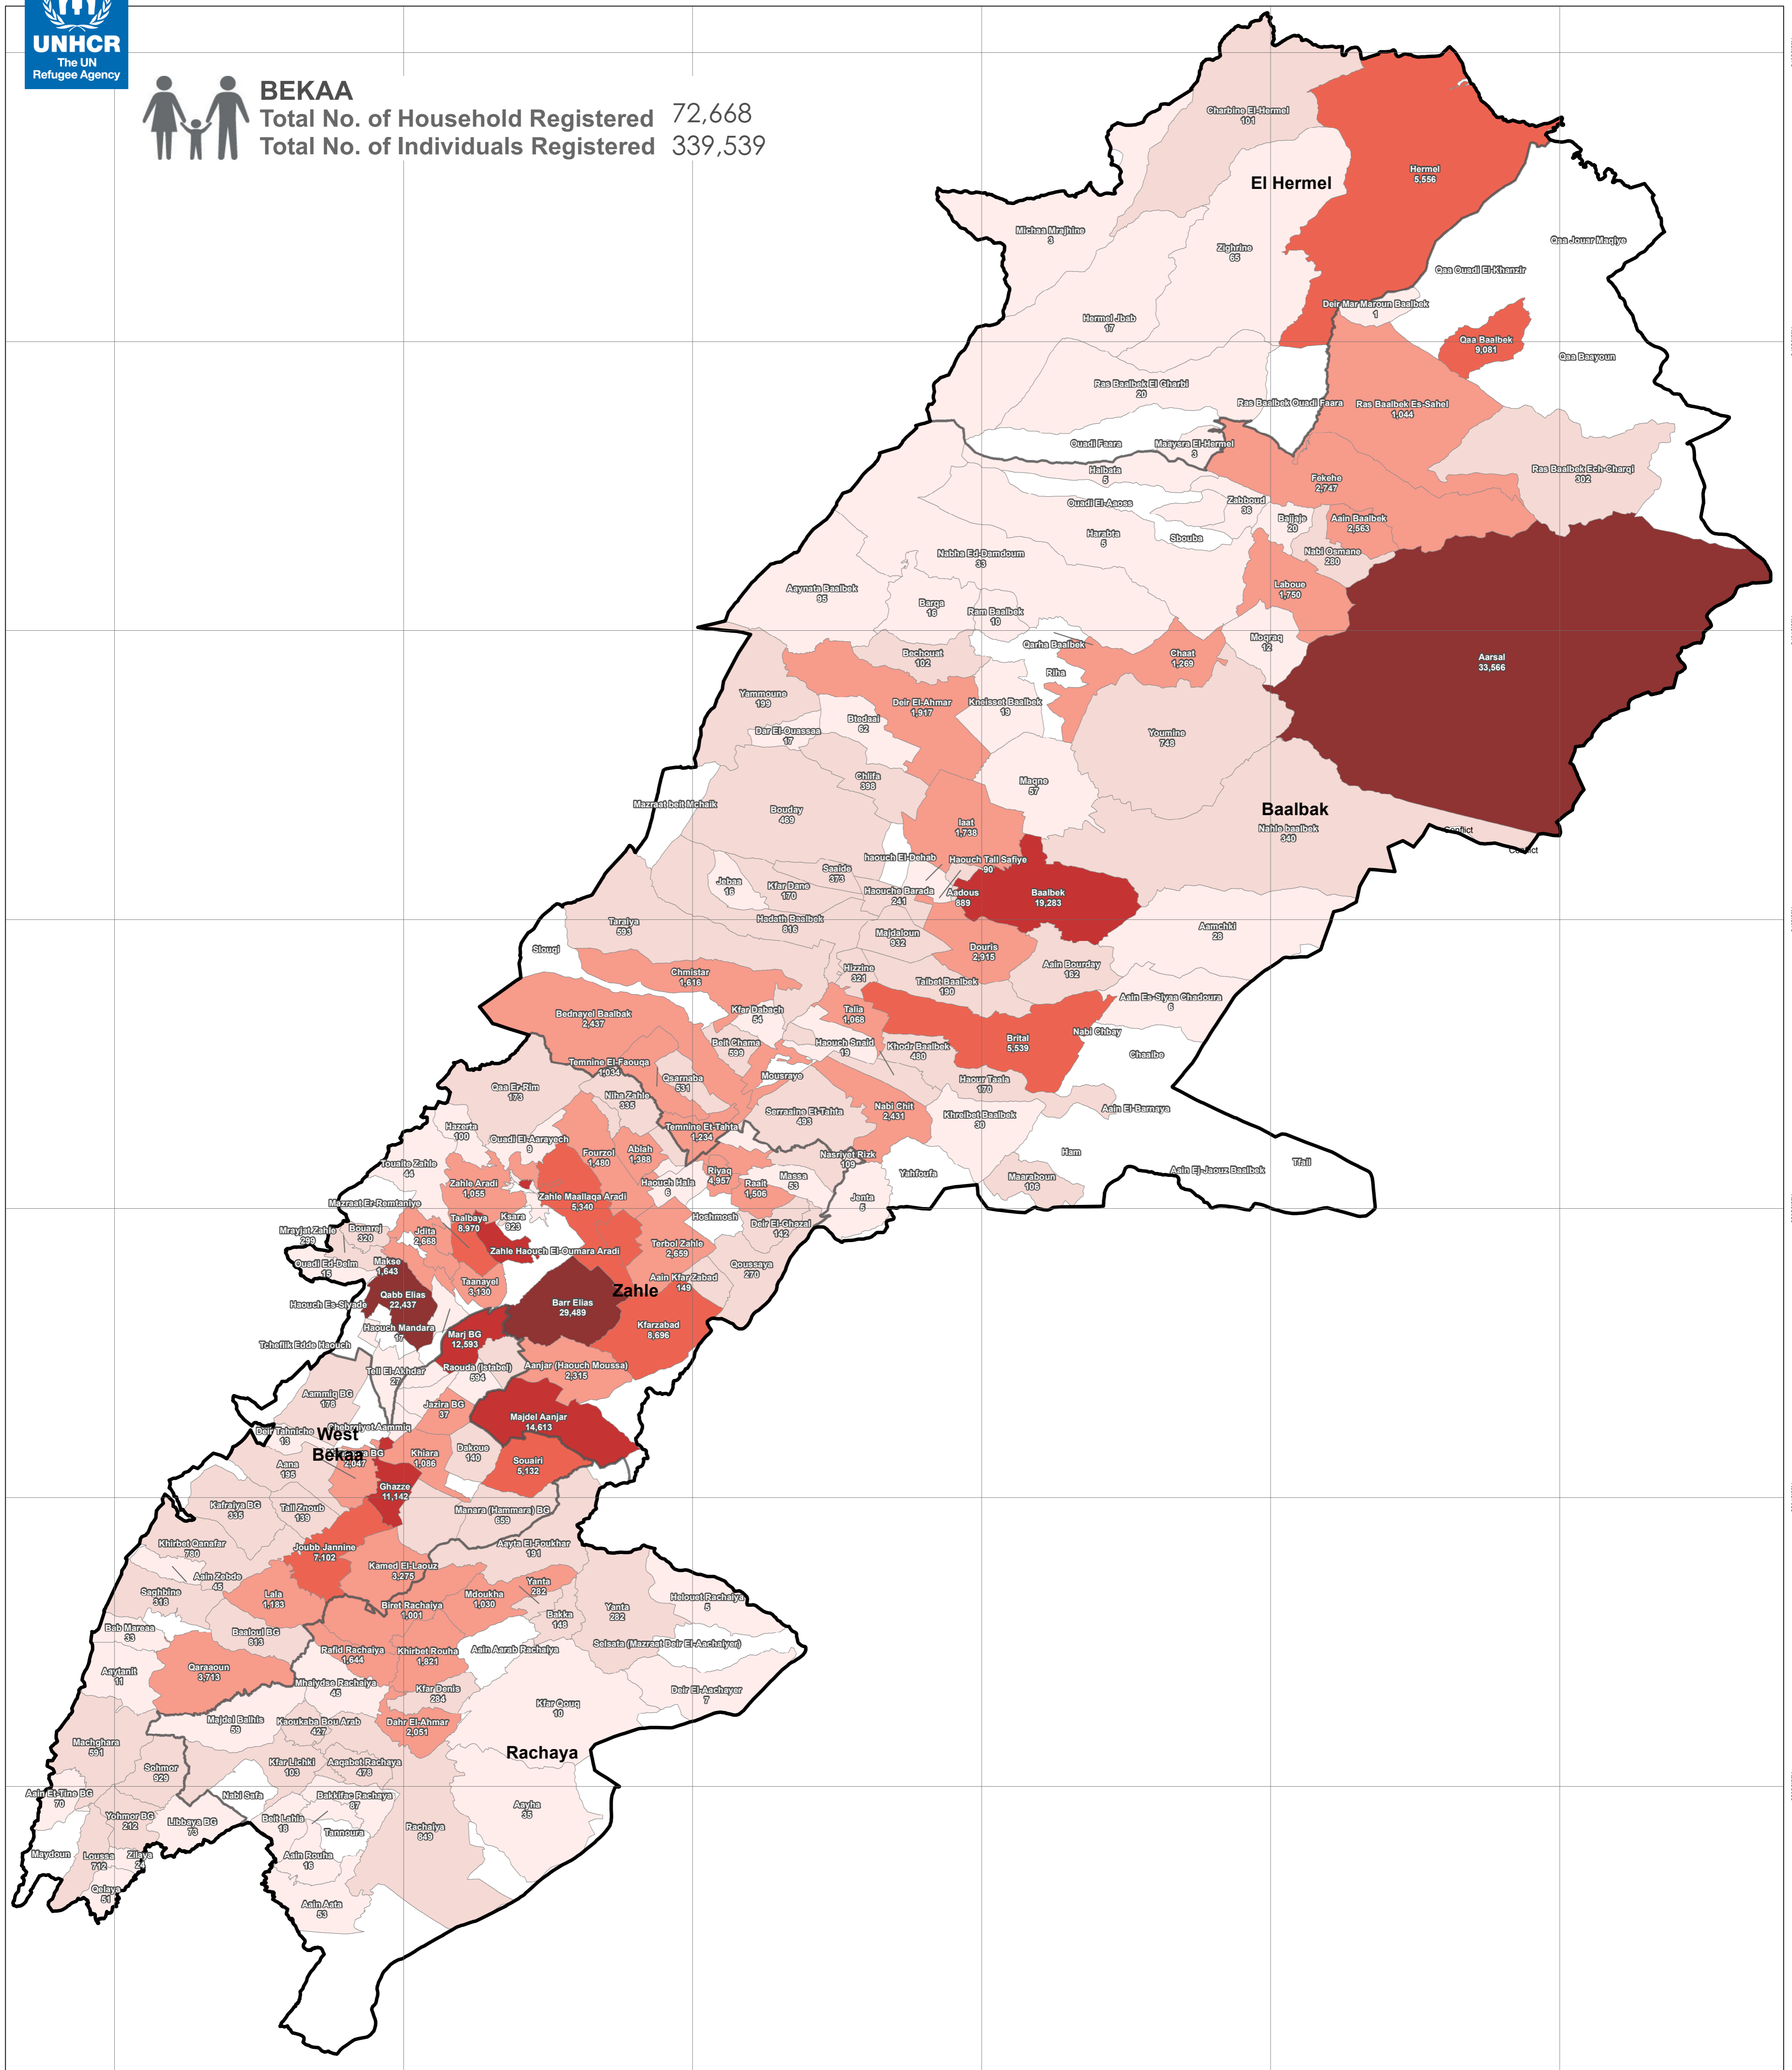

SYRIA REFUGEE RESPONSE

LEBANON, Bekaa Governorate

Distribution of the Registered Syrian Refugees at the Cadastral Level

As of 30 April 2014

BEKAA

Total No. of Household Registered 72,668

Total No. of Individuals Registered 339,539

Notes
The boundaries, names and designations used on this map do not imply official endorsement of the United Nations. All data used are the best available at the time of map production.

Data Sources:
- Lebanese Border, Caza and Cadastral Boundaries: NPMLT 2005.
- Geographic Projection WGS 1984

NPMLT: National Physical Master Plan for the Lebanese Territory

Legend

No. of Refugees per Cadastral

Governmentate

Caza

Location Diagram