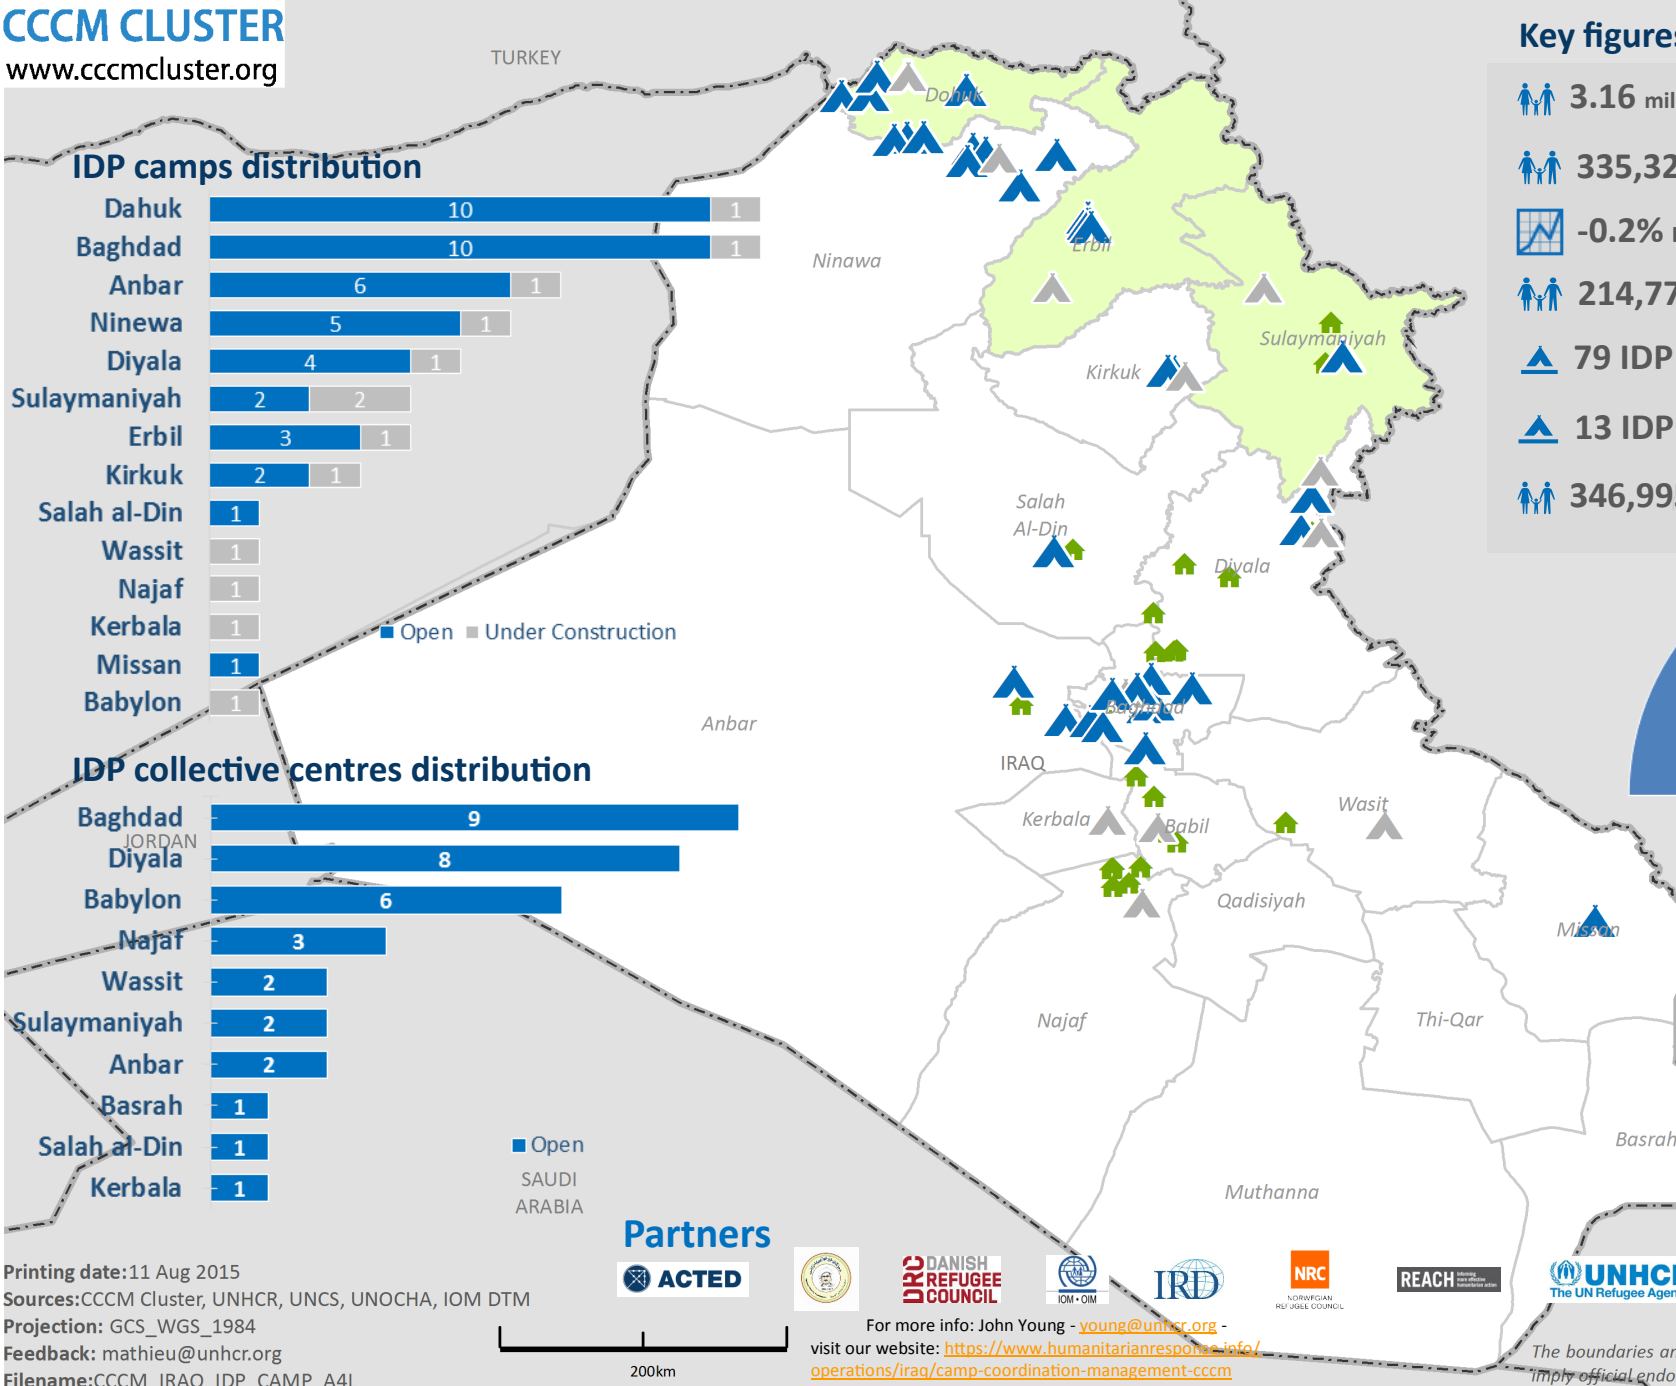

IRAQ: CCCM Settlement Status Map

- 11 Aug 2015

CCCM CLUSTER

www.cccmcluster.org

CCCM Cluster - IRAQ

IM

IDP camps distribution

Province	Open	Under Construction
Dahuk	10	1
Baghdad	10	1
Anbar	6	1
Ninewa	5	1
Diyala	4	1
Sulaymaniyah	2	2
Erbil	3	1
Kirkuk	2	1
Salah al-Din	1	0
Wassit	1	0
Najaf	1	0
Kerbala	1	0
Missan	1	0
Babylon	1	0

IDP collective centres distribution

Province	Count
Baghdad	9
Diyala	8
Babylon	6
Najaf	3
Wassit	2
Sulaymaniyah	2
Anbar	2
Basrah	1
Salah al-Din	1
Kerbala	1

Key figures

- 3.16 million total estimated IDPs
- 335,328 individuals in settlements in Iraq
- 0.2% IDP increase during last month in camps
- 214,774 individuals in settlements in KR-I
- 79 IDP open settlements
- 13 IDP settlements under construction
- 346,995 planned capacity in camps

76% of the total planned capacities are filled, but only 3,046 plots, representing 5.5% of total, are currently available in open camps.

Camps

- Open
- Under Construction
- Collective Centre
- KR-I

Printing date: 11 Aug 2015

The boundaries and names shown and the designations used on this map do not imply official endorsement or acceptance by the United Nations.