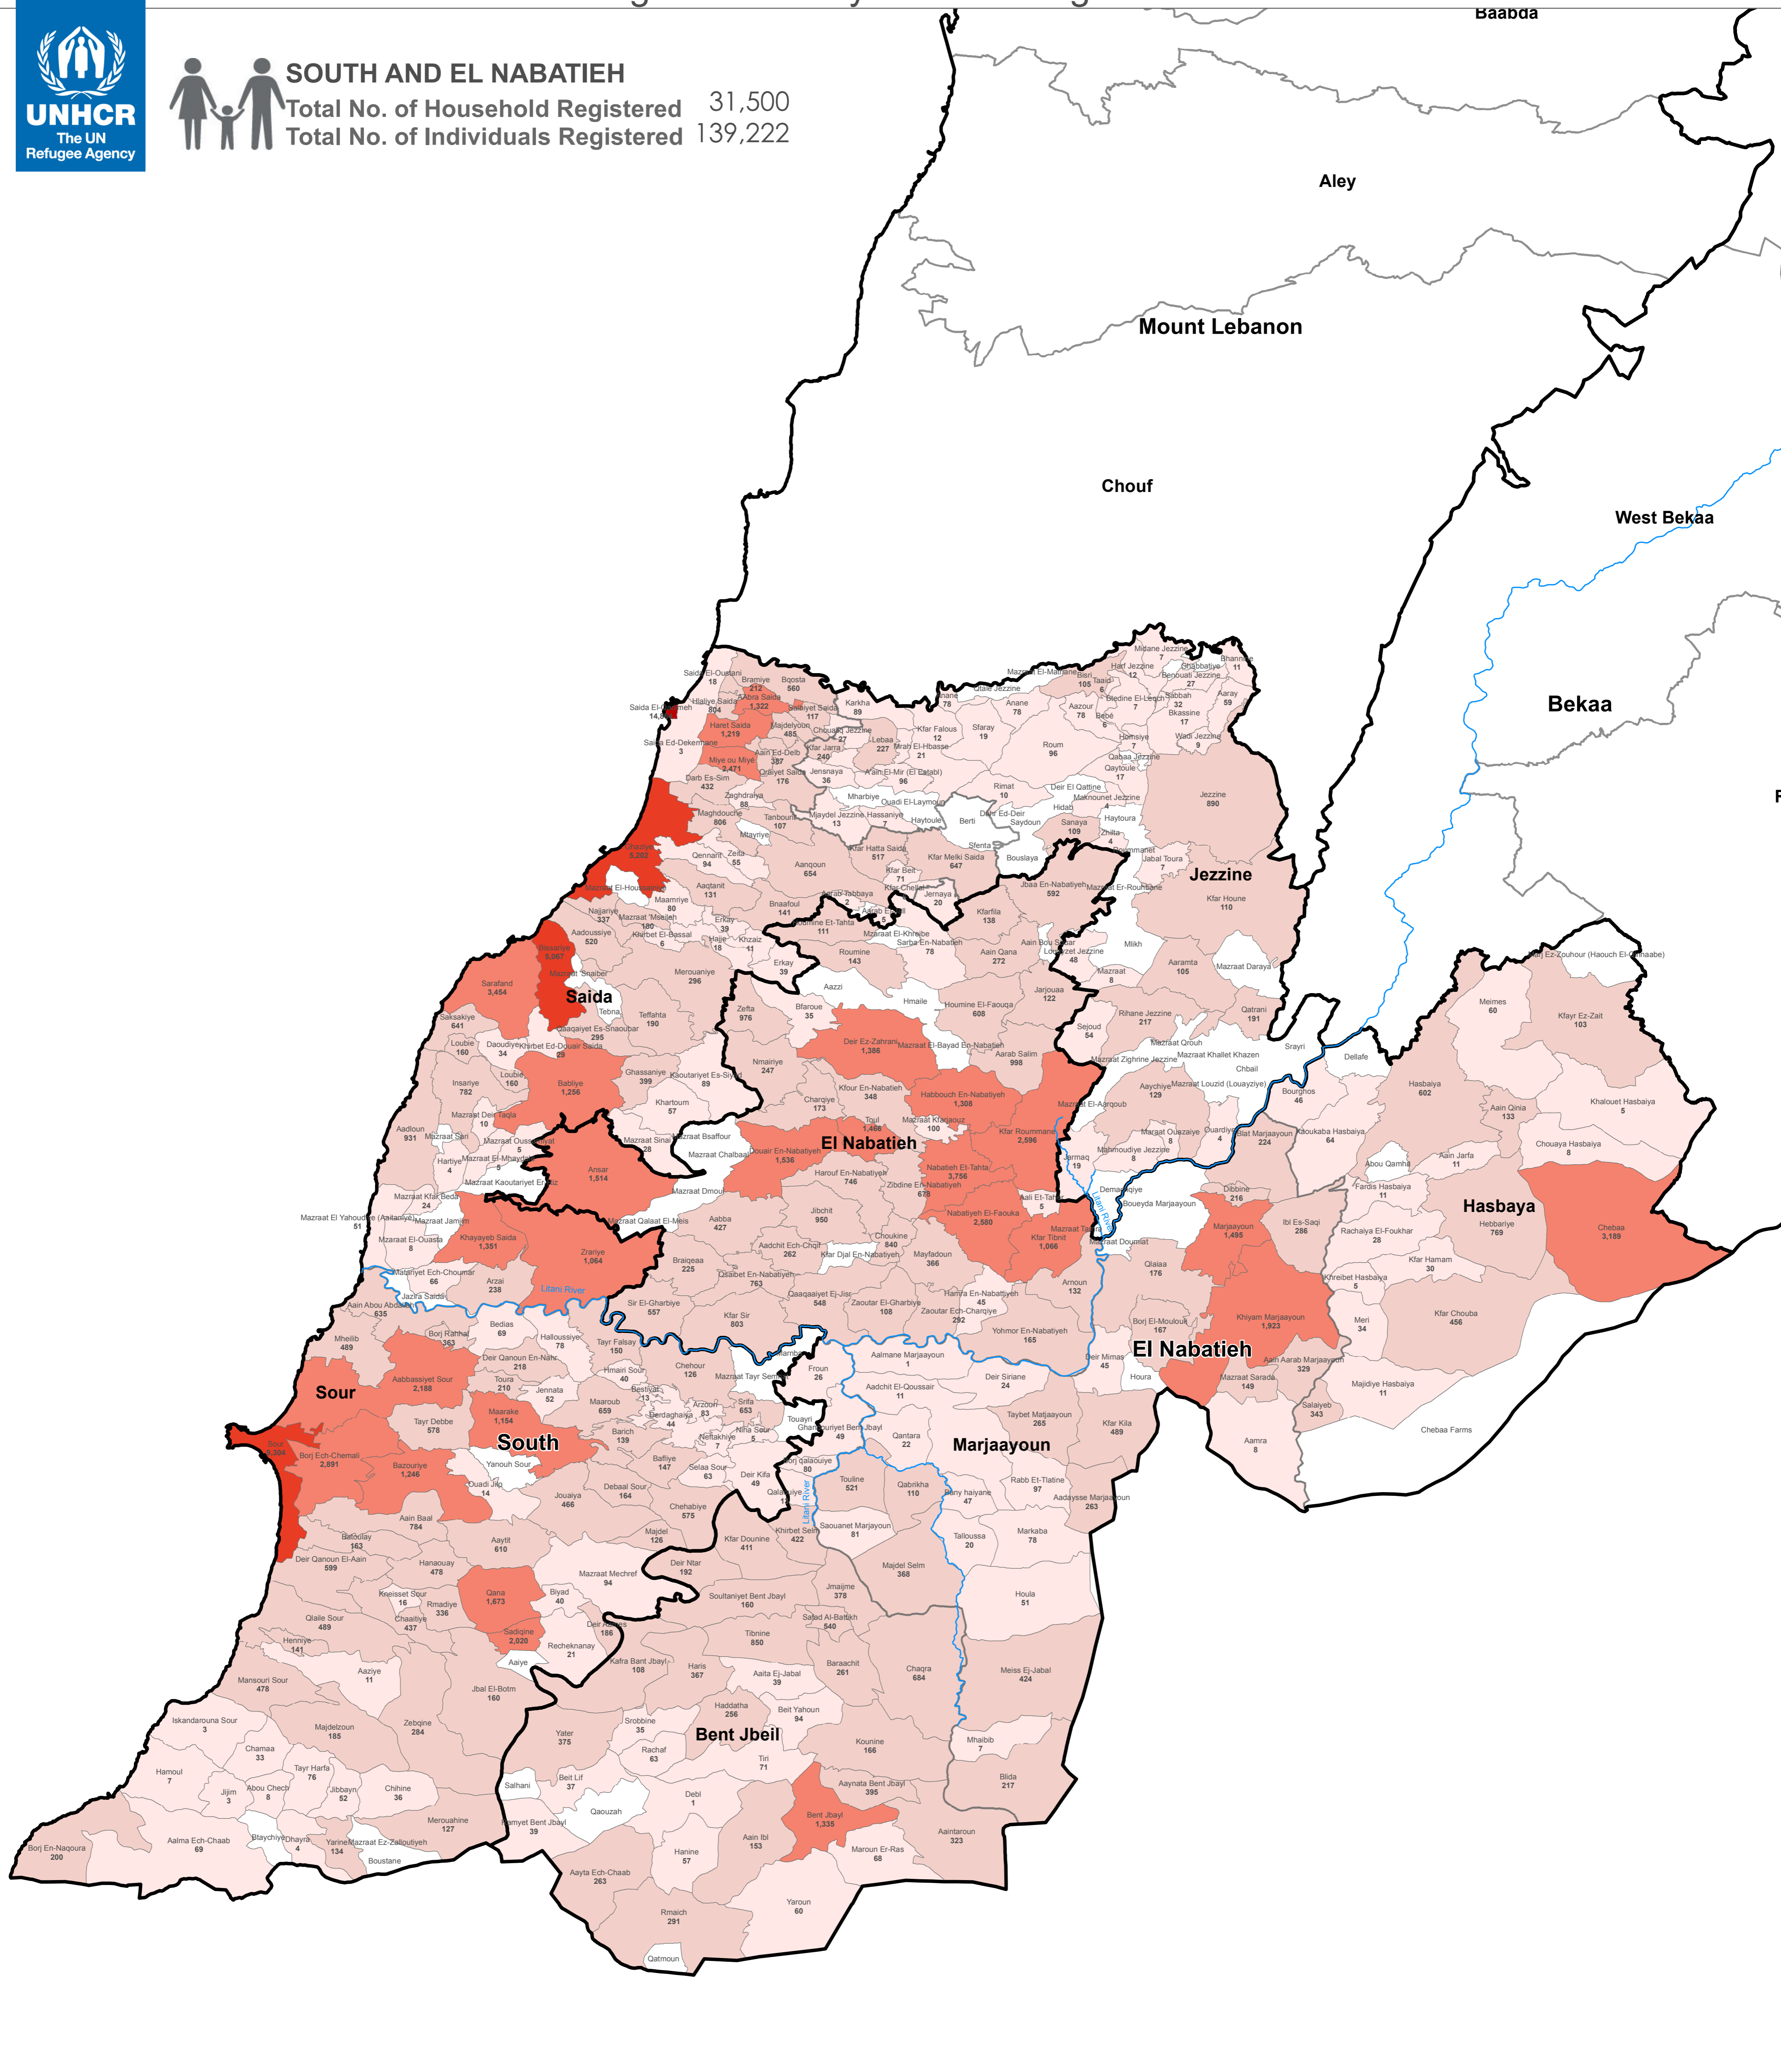

SYRIA REFUGEE RESPONSE

LEBANON South and El Nabatieh Governorates

Distribution of the Registered Syrian Refugees at Cadastral Level As of 31 March 2015

SOUTH AND EL NABATIEH
 Total No. of Household Registered 31,500
 Total No. of Individuals Registered 139,222

Notes

This map has been produced by UNHCR based on maps and material provided by the Government of Lebanon for UNHCR operational purposes. It does not constitute an official United Nations map. The designations employed and the presentation of material on this map do not imply the expression of any opinion whatsoever on the part of the Secretariat of the United Nations concerning the legal status of any country, territory, city or area or of its authorities, or concerning the delimitation of its frontiers or boundaries.

Data Sources:
 - Lebanese Border, Caza and Cadastral Boundaries: NPMP/LT 2005.
 - Geographic Projection WGS 1984

Registered Refugees Figures by UNHCR as of 31 March 2015.
 For more information contact Rana G. Ksaifi at kraifi@unhcr.org

GIS and Mapping by UNHCR. For Information and updates contact Jad Ghosn: ghosn@unhcr.org
 Maroun Sader: sader@unhcr.org

NPMP/LT: National Physical Master Plan for the Lebanese Territory