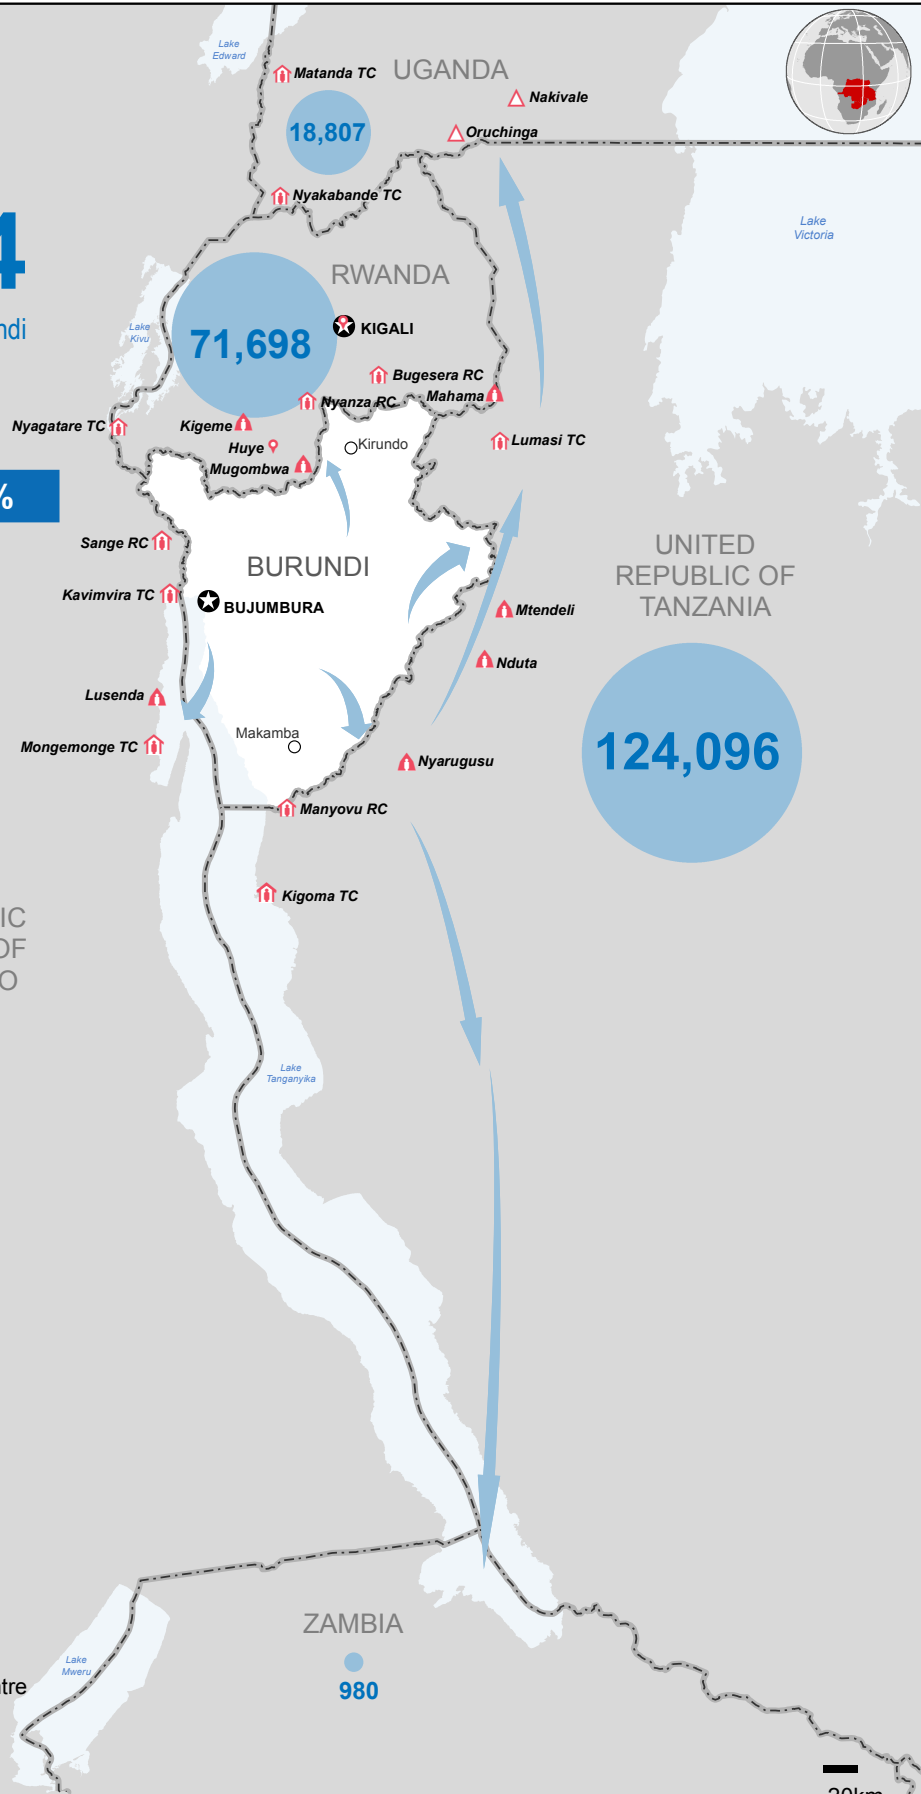

Burundi Situation

Displacement of Burundians into neighbouring countries since April 2015

as of 15 Jan 2016

236,464

newly arrived refugees from Burundi
in neighbouring countries

DEMOCRATIC
REPUBLIC OF
THE CONGO

20,985

UNITED
REPUBLIC OF
TANZANIA

124,096

LEGEND

- ★ Capital city
- Town of interest
- 🏠 Refugee camp
- 🏠 Refugee settlement
- 🏠 Refugee reception/transit centre
- New arrivals from Burundi
- International boundary

The boundaries and names shown and the designations used on this map do not imply official endorsement or acceptance by the United Nations.

20km