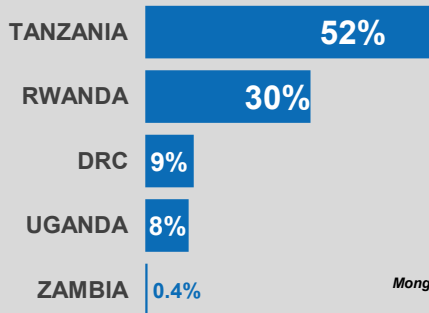

Burundi Situation

Displacement of Burundians into neighbouring countries since April 2015

as of 15 Jan 2016

236,464

newly arrived refugees from Burundi
in neighbouring countries

DEMOCRATIC
REPUBLIC OF
THE CONGO

20,985

UNITED
REPUBLIC OF
TANZANIA

124,096

LEGEND

- ★ Capital city
- Town of interest
- 🏠 Refugee camp
- 🏠 Refugee settlement
- 🏠 Refugee reception/transit centre
- New arrivals from Burundi
- International boundary