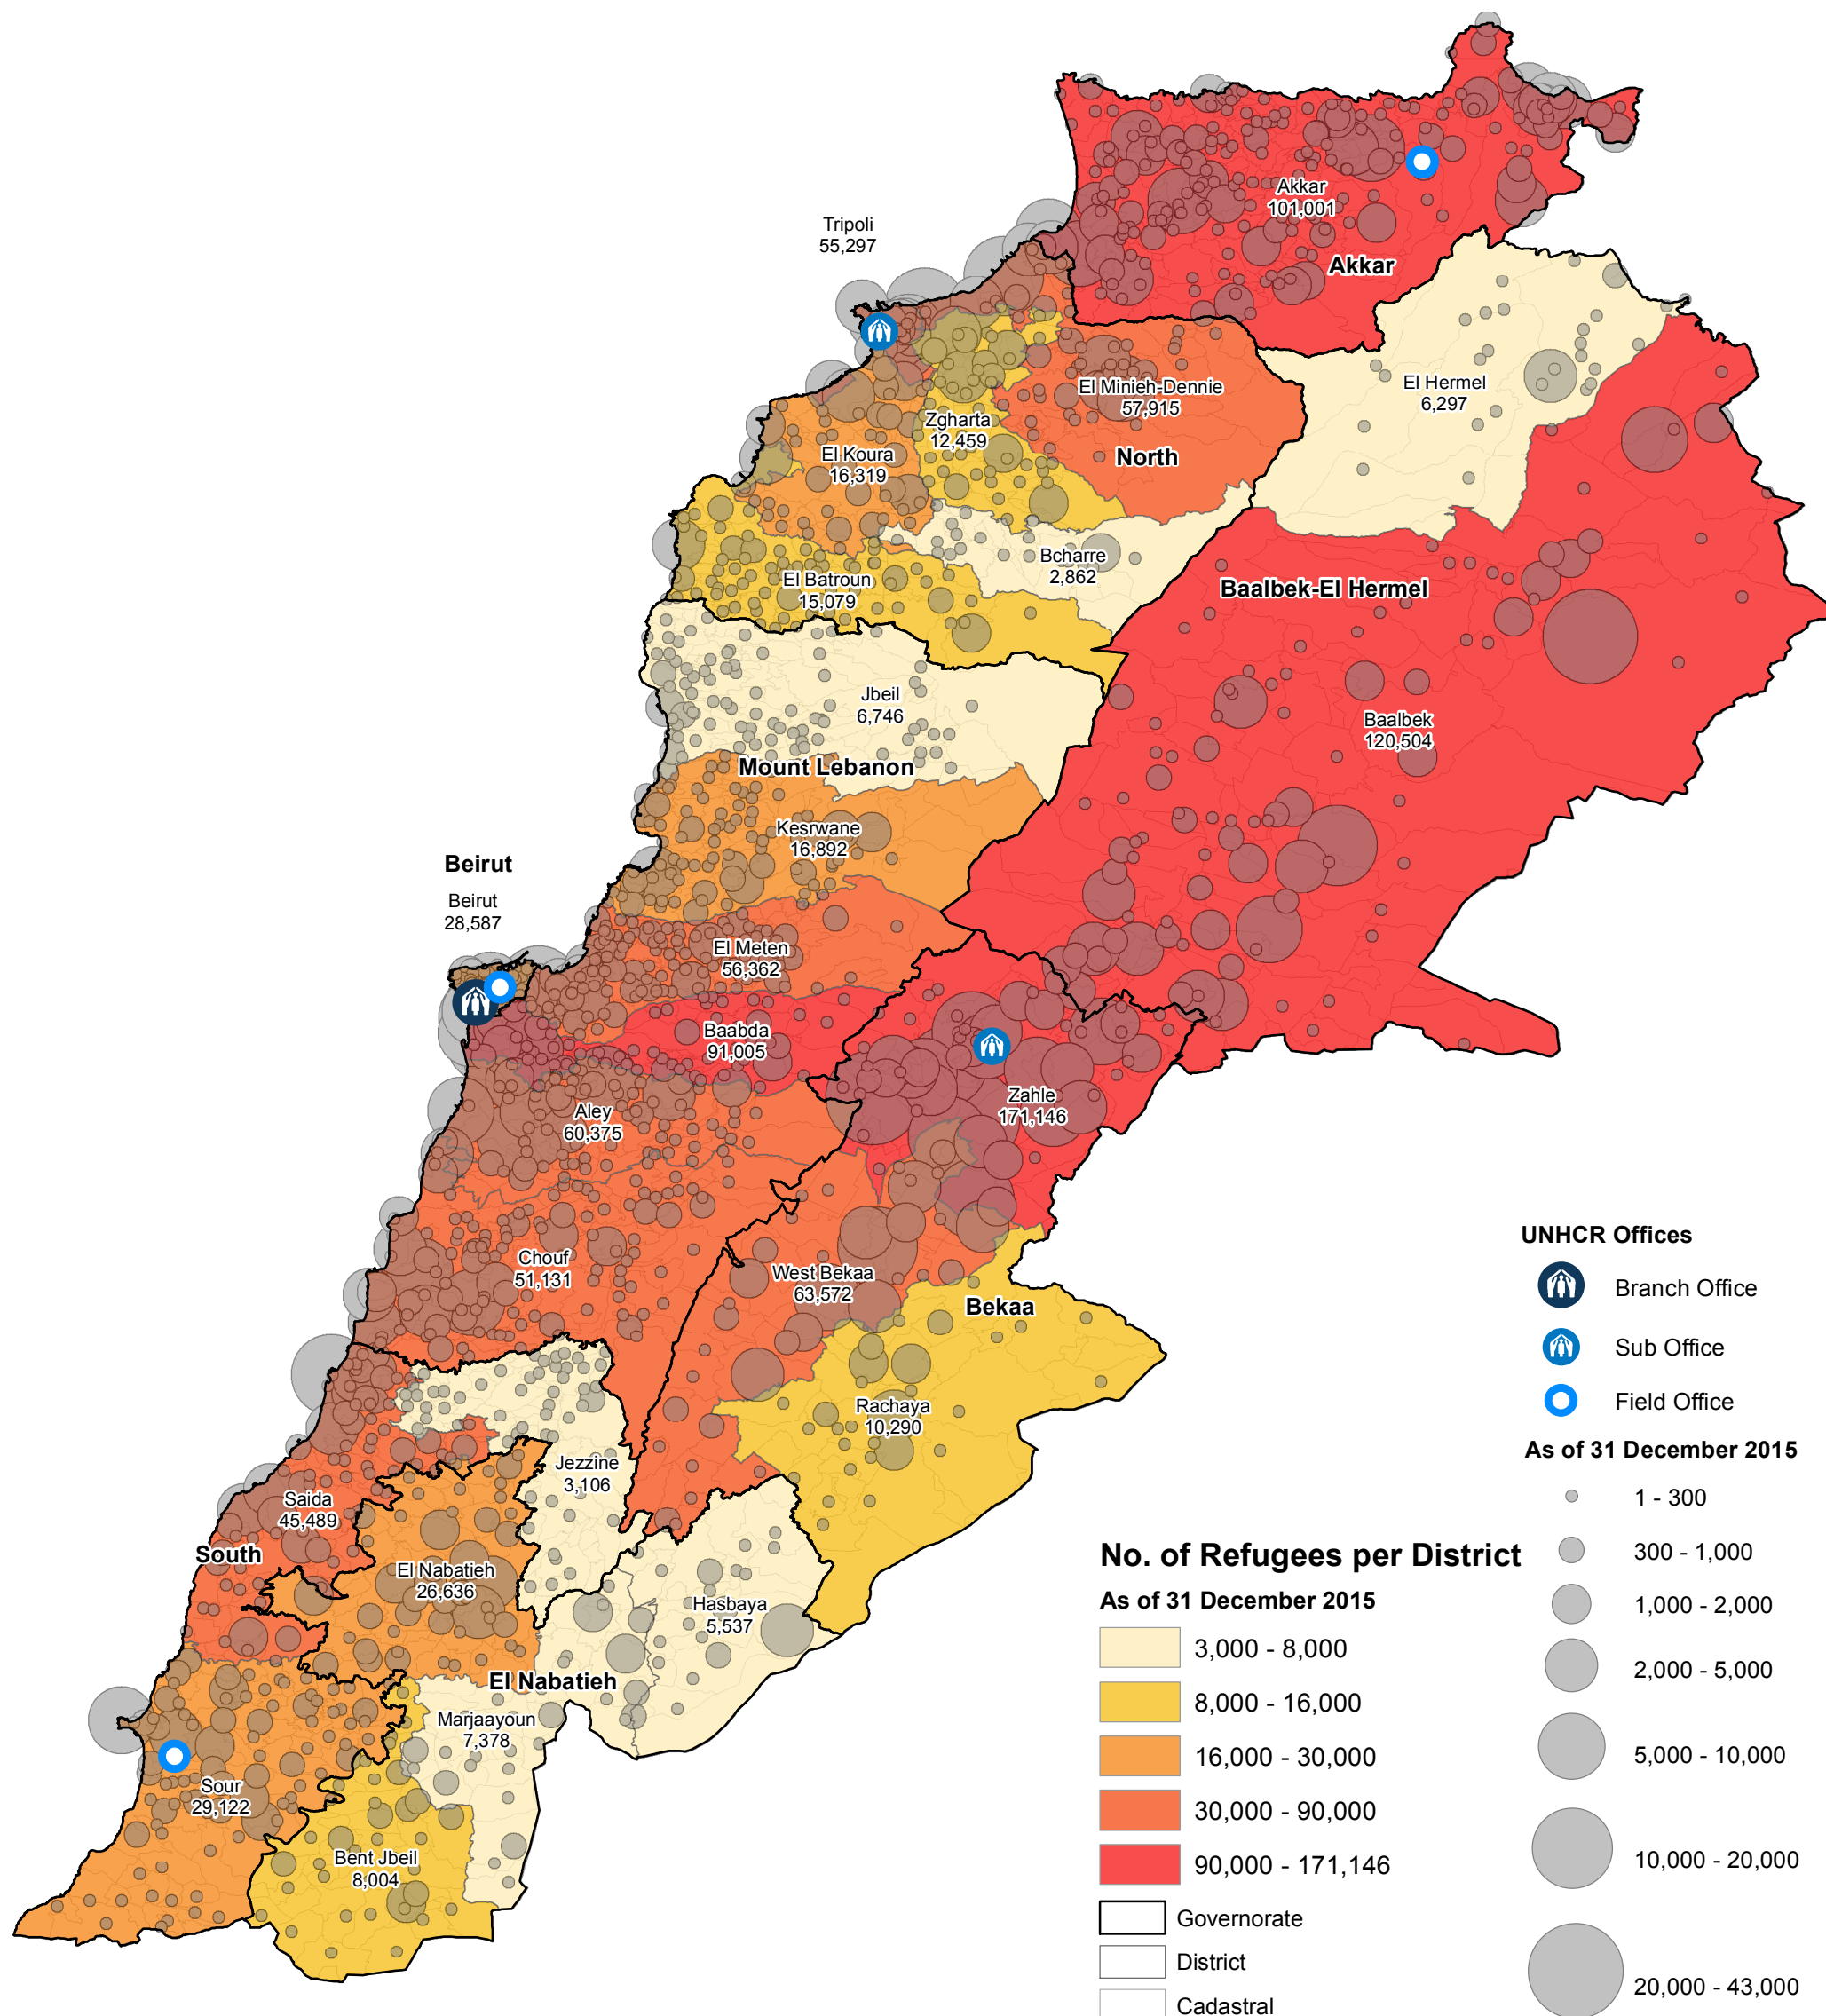

Total No. of Refugees **1,069,111**

UNHCR Offices

-  Branch Office
-  Sub Office
-  Field Office

As of 31 December 2015

No. of Refugees per District
As of 31 December 2015

-  3,000 - 8,000
-  8,000 - 16,000
-  16,000 - 30,000
-  30,000 - 90,000
-  90,000 - 171,146

-  1 - 300
-  300 - 1,000
-  1,000 - 2,000
-  2,000 - 5,000
-  5,000 - 10,000
-  10,000 - 20,000
-  20,000 - 43,000

-  Governorate
-  District
-  Cadastral

This map has been produced by UNHCR based on maps and material provided by the Government of Lebanon for UNHCR operational purposes. It does not constitute an official United Nations map. The designations employed and the presentation of material on this map do not imply the expression of any opinion whatsoever on the part of the Secretariat of the United Nations concerning the legal status of any country, territory, city or area or of its authorities, or concerning the delimitation of its frontiers or boundaries.

Data Sources:
- Refugee population and location data by UNHCR As of 31 December 2015. For more information on refugee data, contact Diana El Habr at elhabr@unhcr.org

GIS and Mapping by UNHCR Lebanon. For further information on map, contact Jad Ghosn at ghosn@unhcr.org or Aung Thu WIN at wina@unhcr.org